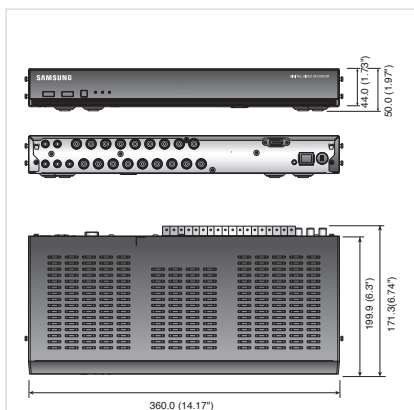

Dimensions

Unit : mm (inch)