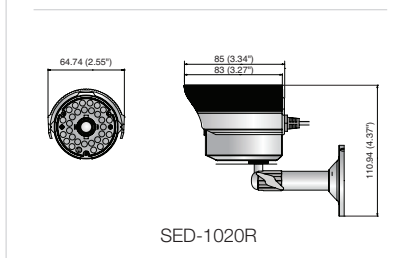

SDE-5003

SED-1020R