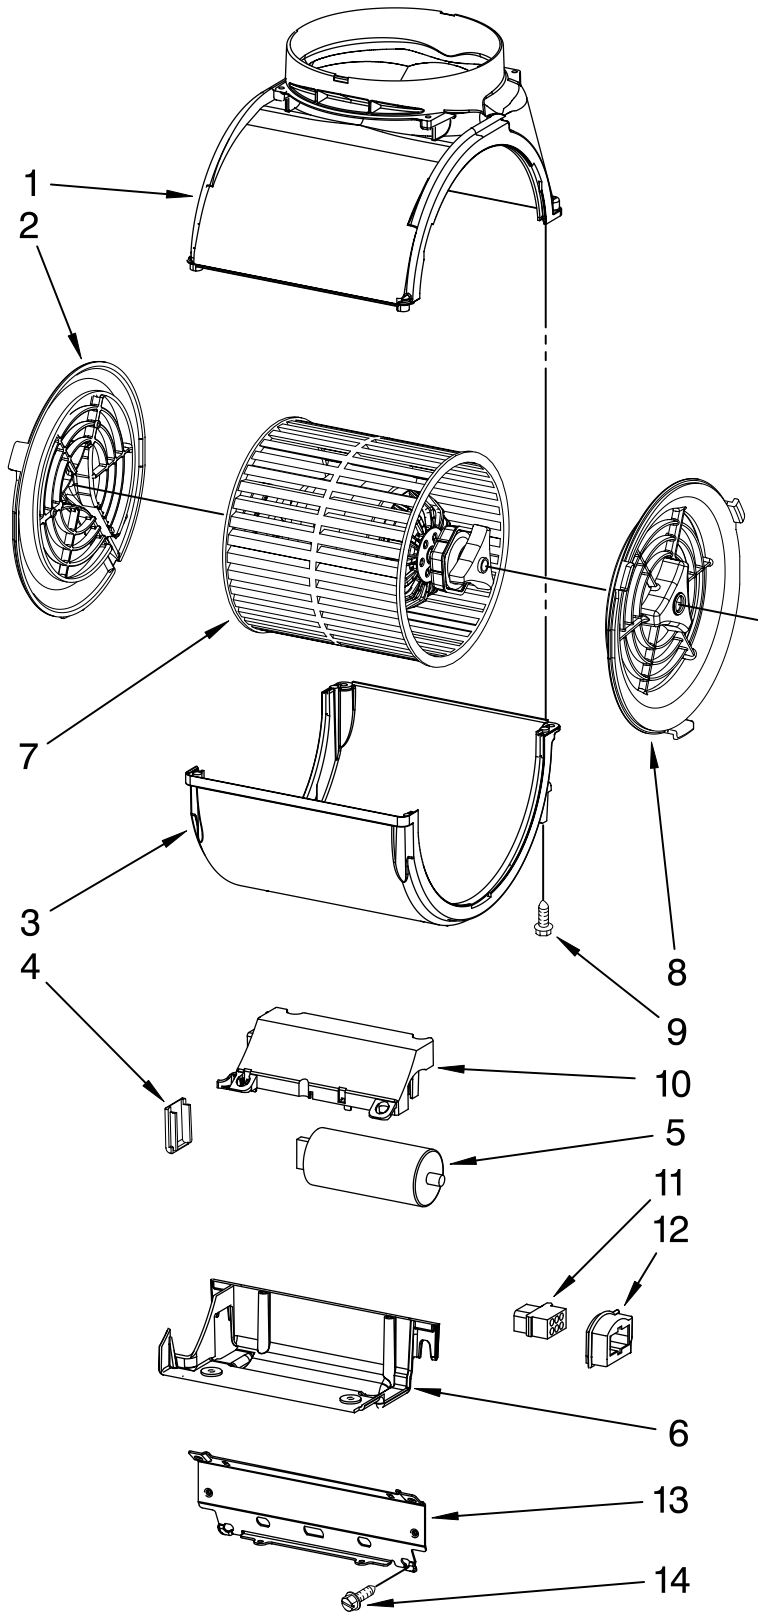

MOTOR PARTS

For Models: KICU465SWH0, KICU465SSS0, KICU465SBL0
(White) (Stainless) (Black)

FOR ORDERING INFORMATION REFER TO PARTS PRICE LIST

MOTOR PARTS

For Models: KICU465SWH0, KICU465SSS0, KICU465SBL0
(White) (Stainless) (Black)

Illus. No.	Part No.	DESCRIPTION
1	8190389	Housing, Fan (Upper)
2	8190388	Support, Motor LH
3	W10138388	Housing, Fan (Lower)
4	8190384	Cover
5	W10136368	Capacitor
6	W10138387	Cover, Wiring
7	W10138389	Motor Assy
8	8190391	Support, Motor RH
9	W10138393	Screw
10	W10138390	Box, Electrical
11	8190393	Connector
12	W10138392	Connection, 6-Way
13	W10138391	Bracket
14	8190582	Screw

FOR ORDERING INFORMATION REFER TO PARTS PRICE LIST