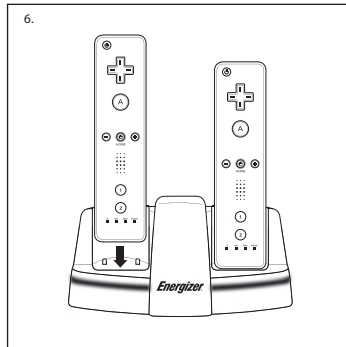

Charging System for Wii Remotes

For Wii™

For/ Para/ Pour Models:

PL-7528

BATTERY PACK WARNING

WARNING: Charge only Energizer NiMH Battery packs in this Charging System for Wii Remotes. Charging any other types of batteries or battery packs may cause them to leak, rupture or explode. Do not open battery, dispose of in fire, put in backwards, mix with used or other battery types or short circuit – may ignite, explode, leak or get hot causing injury.