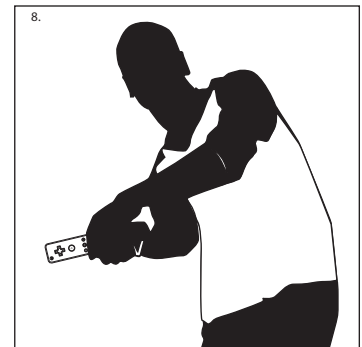

Charging System for Wii Remotes

For Wii™

For/ Para/ Pour Models:

PL-7528

BATTERY PACK WARNING

WARNING: Charge only Energizer NiMH Battery packs in this Charging System for Wii Remotes. Charging any other types of batteries or battery packs may cause them to leak, rupture or explode. Do not open battery, dispose of in fire, put in backwards, mix with used or other battery types or short circuit – may ignite, explode, leak or get hot causing injury.