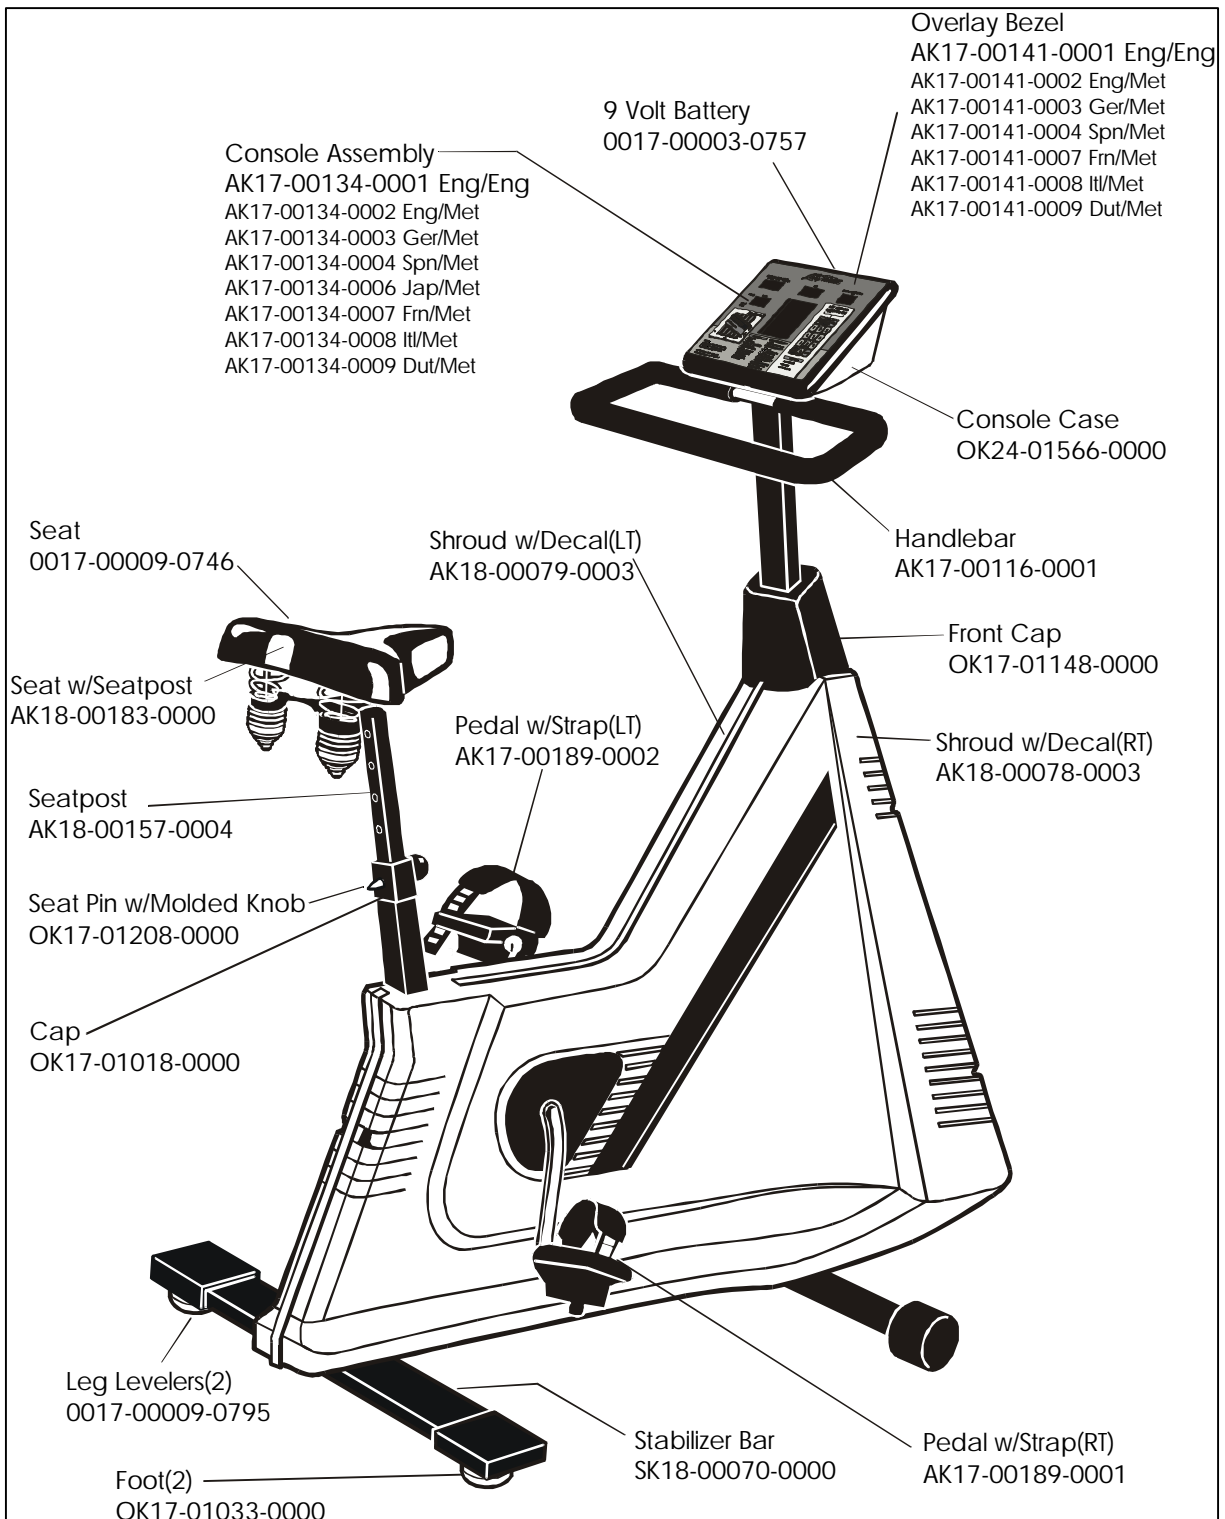

LC-5500
EXERCISE BIKE

GE09-00010-XXXX
SN: 527139-527231, 528140-536601

LC-5500
EXERCISE BIKE

GE09-00010-XXXX
SN: 527139-527231, 528140-536601