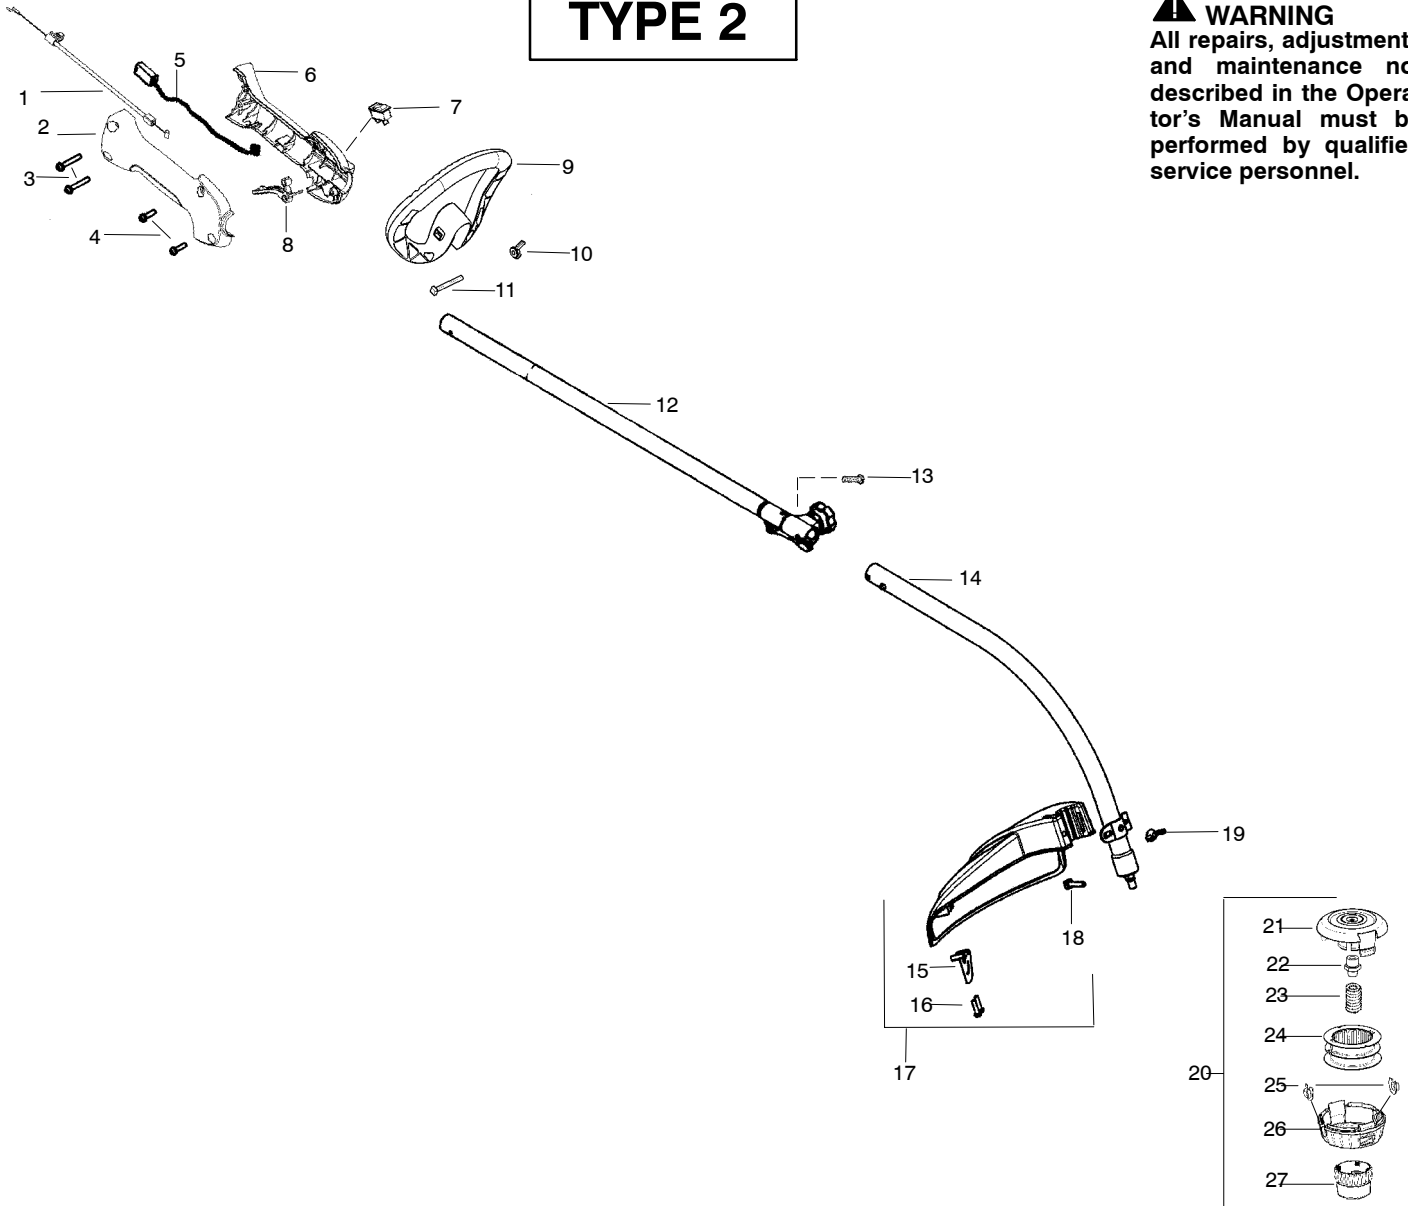

TYPE 2

⚠ WARNING
All repairs, adjustments and maintenance not described in the Operator's Manual must be performed by qualified service personnel.

Ref.	Part No.	Description	Ref.	Part No.	Description	Ref.	Part No.	Description
2.	530059759	Assy-Throttle Cable	15.	530052286	Limiters-Line			
2.	530057541	Hsg.-Throttle (RH)	16.	530015814	Screw			
3.	530016406	Screw	17.	530071802	Kit-Shield Assy. (Incl. 15,16,18,19)			
4.	530015814	Screw	18.	530015820	Bolt			
5.	530054183	Assy.-Wire	19.	530016152	Wingnut			
6.	530059760	Hsg. Throttle (LH)	20.	537419205	Assy-TNG7 (Incl. 21, 22,23,24,25,26,27)			
7. ↗	545030601	Kit-Switch (momentary)	21.	537419303	Housing	↗	545177327	Operator Manual
8.	545077601	Trigger-Throttle	22.	537419901	Adapter		545209101	Decal-Shaft Warning
9.	530057546	Handle-Assist	23.	537338801	Spring P25		545167703	Decal-Upper Shaft
10	530016152	Wingnut	24.	545080801	Assy-Wound Spool			
11.	530015786	Bolt	25.	537419701	Eyelet			
12.	530071791	Kit-Upper Shaft (Incl. flex, clamp & 13)	26.	537419401	Cover			
13.	530016344	Screw	27.	537419601	Knob P25			
14.	530071788	Kit-Lower Shaft						

↗ = NEW PART NUMBER FOR THIS IPL

★ = REFER TO THE SERVICE REFERENCE INDICATED FOR MORE INFORMATION. (LOCATED AT END OF IPL)