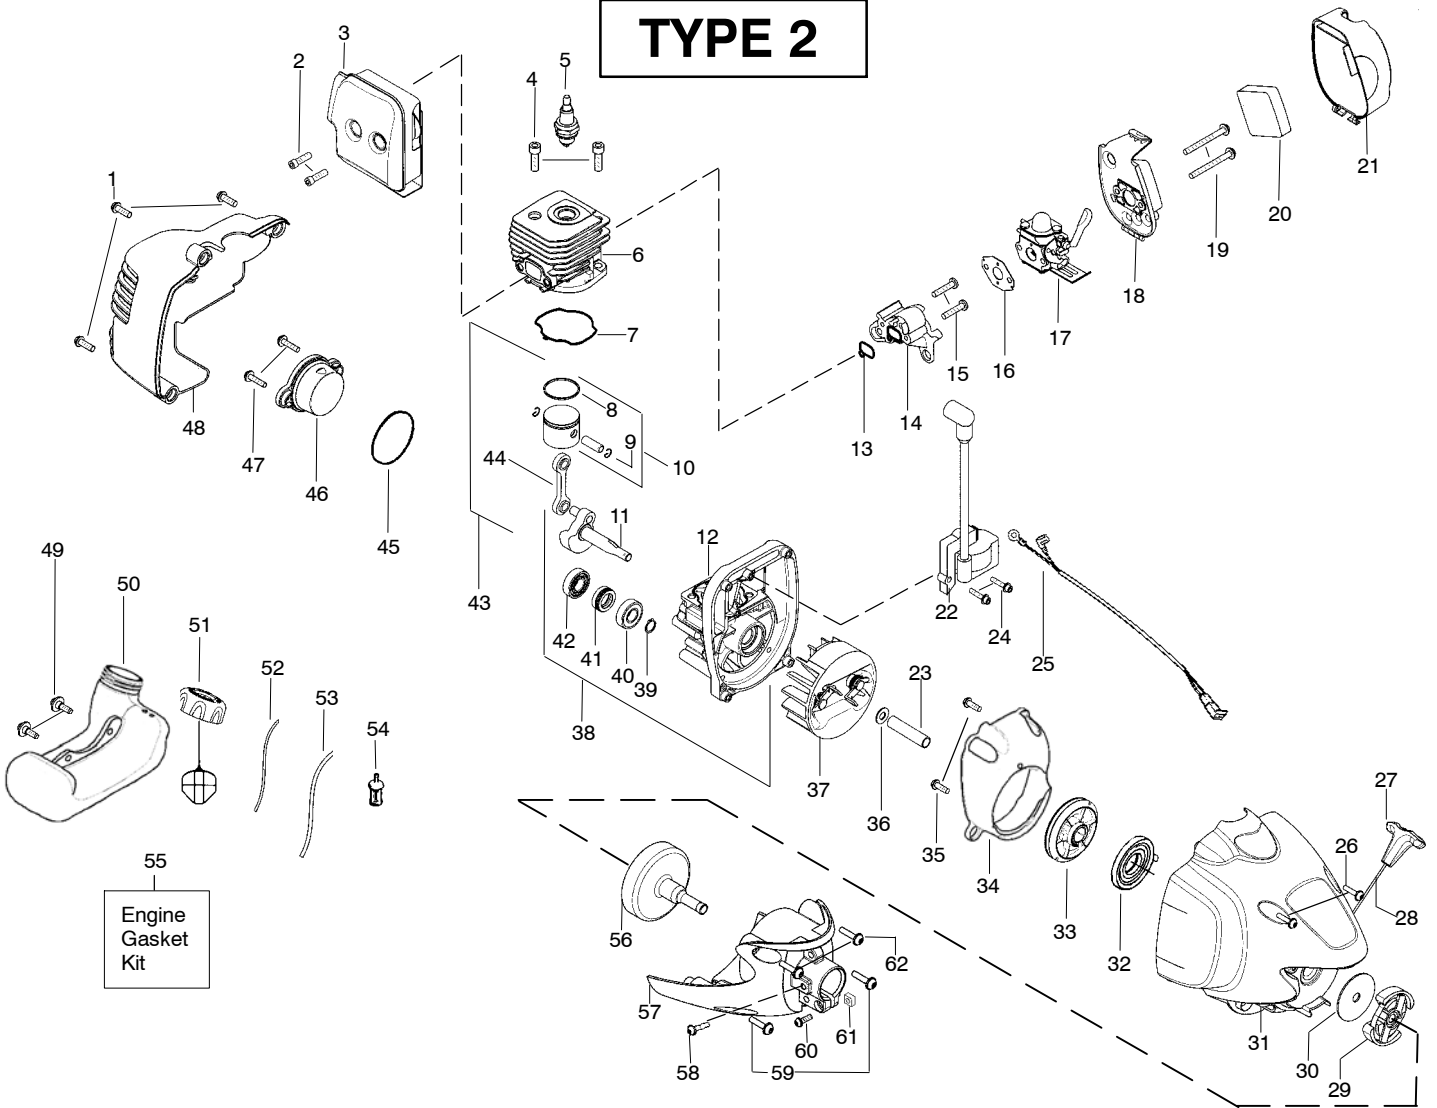

TYPE 2

Ref.	Part No.	Description	Ref.	Part No.	Description	Ref.	Part No.	Description
1.	530015880	Screw	21.	530057545	Cover-Air Box	44.	530069945	Kit-Conn. Rod
2.	530058982	Bolt-Muffler	22.	530039229	Ignition Module	45.	530071750	O-Ring-C'case (kit)
3.	530057538	Assy-Muffler/Shield (Incl. 2)	23.	530059758	Spacer-Flywheel	46.	530057954	Assy-Plug (incl.45)
4.	530015953	Screw-Cylinder	24.	530016357	Screw	47.	530016386	Screw
5.	952030249	Spark Plug (RCJ 6Y)	25.	530047278	Assy-Switch wire	48.	530057539	Shroud-Rear
6.	530012541	Cylinder	26.	530016386	Screw	49.	530016445	Retainer-Tank
7.	530071750	Seal-Cylinder (kit)	27.	530054834	Handle-Starter	50.	545103702	Assy-Fuel Tank (incl. filter, lines & fuel cap)
8.	530055120	Piston Ring	28.	545050409	Kit - Rope	51.	530057973	Assy-Fuel Cap
9.	530015162	Retainer-Piston Pin	29.	530055122	Assy-Clutch	52.	530069247	Kit-Fuel Line (Small)
10.	530071833	Kit - Piston (Incl. 8, 9)	30.	530094189	Washer-Clutch	53.	530069216	Kit-Fuel Line (Large)
11.	530012579	Assy-Crankshaft	31.	545016004	Assy.-Fan Hsg	54.	530095646	Assy-Fuel Pickup
12.	530012582	Assy-Crankcase (Incl. 40,41,42)	32.	545054901	Spring-Starter	55.	530071750	Kit-Engine Gasket (Incl. 7,13,16,45)
13.	530071750	Seal-Cyl/Carb.(kit)	33.	545050407	Kit-Starter Pulley	56.	530150247	Assy-Clutch Drum
14.	530057547	Adapter-Carb.	34.	545080601	Baffle	57.	545077301	Assy-Clutch Cover (Incl. 60,61)
15.	530016441	Screw	35.	530015880	Screw	58.	530016319	Screw-Align
16.	530071750	Gasket-Carb. (kit)	36.	530016463	Washer-Clutch Flat	59.	530015772	Screw
17.	530071811	Kit-Carb.(C1U-W19)	37.	530039243	Assy-Flywheel	60.	530016381	Screw 12-24
(Note: Repair kits are not available for this carburetor)			38.	530071951	Assy-C'case & C'shaft (Incl. 11,12,39)	61.	530016382	Nut 12-24
18.	545077501	Air Box	39.	530015941	Retain. Ring-C'shaft	62.	530015814	Screw
19.	530016429	Screw	40.	530055728	Outer Bearing	Not Shown		
20.	530036575	Foam-Air Filter	41.	530019264	Inner Bearing	530058709	Bulb-Purge	
			42.	530032125	Inner Bearing			
			43.	530071785	Kit-piston/rod (Incl. 10,44)			

✓ = NEW PART NUMBER FOR THIS IPL

* = REFER TO THE SERVICE REFERENCE INDICATED FOR MORE INFORMATION. (LOCATED AT END OF IPL)