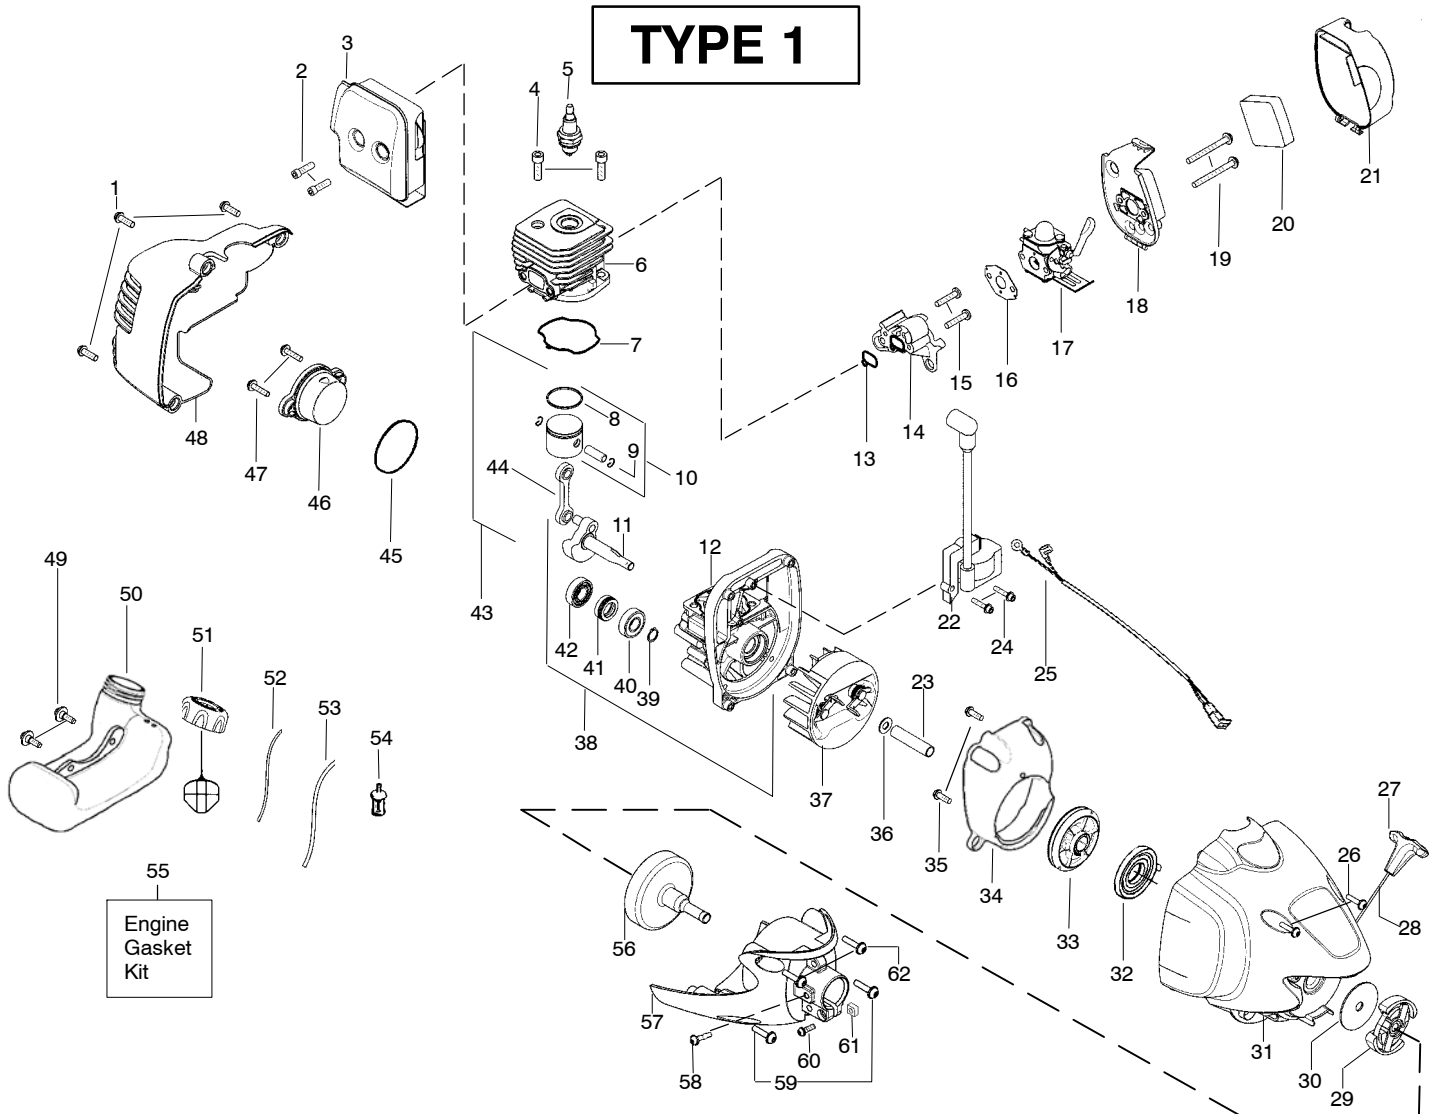

Ref.	Part No.	Description	Ref.	Part No.	Description	Ref.	Part No.	Description
1.	530015880	Screw	21.	530057545	Cover-Air Box	44.	530069945	Kit-Conn. Rod
2.	530058982	Bolt-Muffler	22.	530035505	Ignition Module	45.	530071750	O-Ring-C'case (kit)
3.	530057538	Assy-Muffler/Shield (Incl. 2)	23.	530059758	Spacer-Flywheel	46.	530057954	Assy-Plug (incl.45)
4.	530015953	Screw-Cylinder	24.	530016357	Screw	47.	530016386	Screw
5.	952030249	Spark Plug (RCJ 6Y)	25.	545015601	Assy-Switch wire	48.	530057539	Shroud-Rear
6.	530012541	Cylinder	26.	530016386	Screw	49.	530016445	Retainer-Tank
7.	530071750	Seal-Cylinder (kit)	27.	530054834	Handle-Starter	50.	545103702	Assy-Fuel Tank (incl. filter, lines & fuel cap)
8.	530055120	Piston Ring	28.	545050409	Kit - Rope	51.	530057973	Assy-Fuel Cap
9.	530015162	Retainer-Piston Pin	29.	530055122	Assy-Clutch	52.	530069247	Kit-Fuel Line (Small)
10.	530071833	Kit - Piston (Incl. 8, 9)	30.	530094189	Washer-Clutch	53.	530069216	Kit-Fuel Line (Large)
11.	530012579	Assy-Crankshaft	31.	545016004	Assy.-Fan Hsg	54.	530095646	Assy-Fuel Pickup
12.	530012582	Assy-Crankcase (Incl. 40,41,42)	32.	545054901	Spring-Starter	55.	530071750	Kit-Engine Gasket (Incl. 7,13,16,45)
13.	530071750	Seal-Cyl/Carb.(kit)	33.	545050407	Kit-Starter Pulley	56.	530150247	Assy-Clutch Drum
14.	530057547	Adapter-Carb.	34.	545080601	Baffle	57.	545077301	Assy-Clutch Cover (Incl. 60,61)
15.	530016441	Screw	35.	530015880	Screw	58.	530016319	Screw-Align
16.	530071750	Gasket-Carb. (kit)	36.	530016463	Washer-Clutch Flat	59.	530015772	Screw
17.	530071811	Kit-Carb.(C1U-W19)	37.	530039243	Assy-Flywheel	60.	530016381	Screw 12-24
(Note: Repair kits are not available for this carburetor)			38.	530071951	Assy-C'case & C'shaft (Incl. 11,12,39)	61.	530016382	Nut 12-24
18.	545077501	Air Box	39.	530015941	Retain. Ring-C'shaft	62.	530015814	Screw
19.	530016429	Screw	40.	530055728	Outer Bearing	Not Shown		
20.	530036575	Foam-Air Filter	41.	530019264	Seal-C'shaft	530058709	Bulb-Purge	
			42.	530032125	Inner Bearing			
			43.	530071785	Kit-piston/rod (Incl. 10,44)			

↖ = NEW PART NUMBER FOR THIS IPL

* = REFER TO THE SERVICE REFERENCE INDICATED FOR MORE INFORMATION. (LOCATED AT END OF IPL)