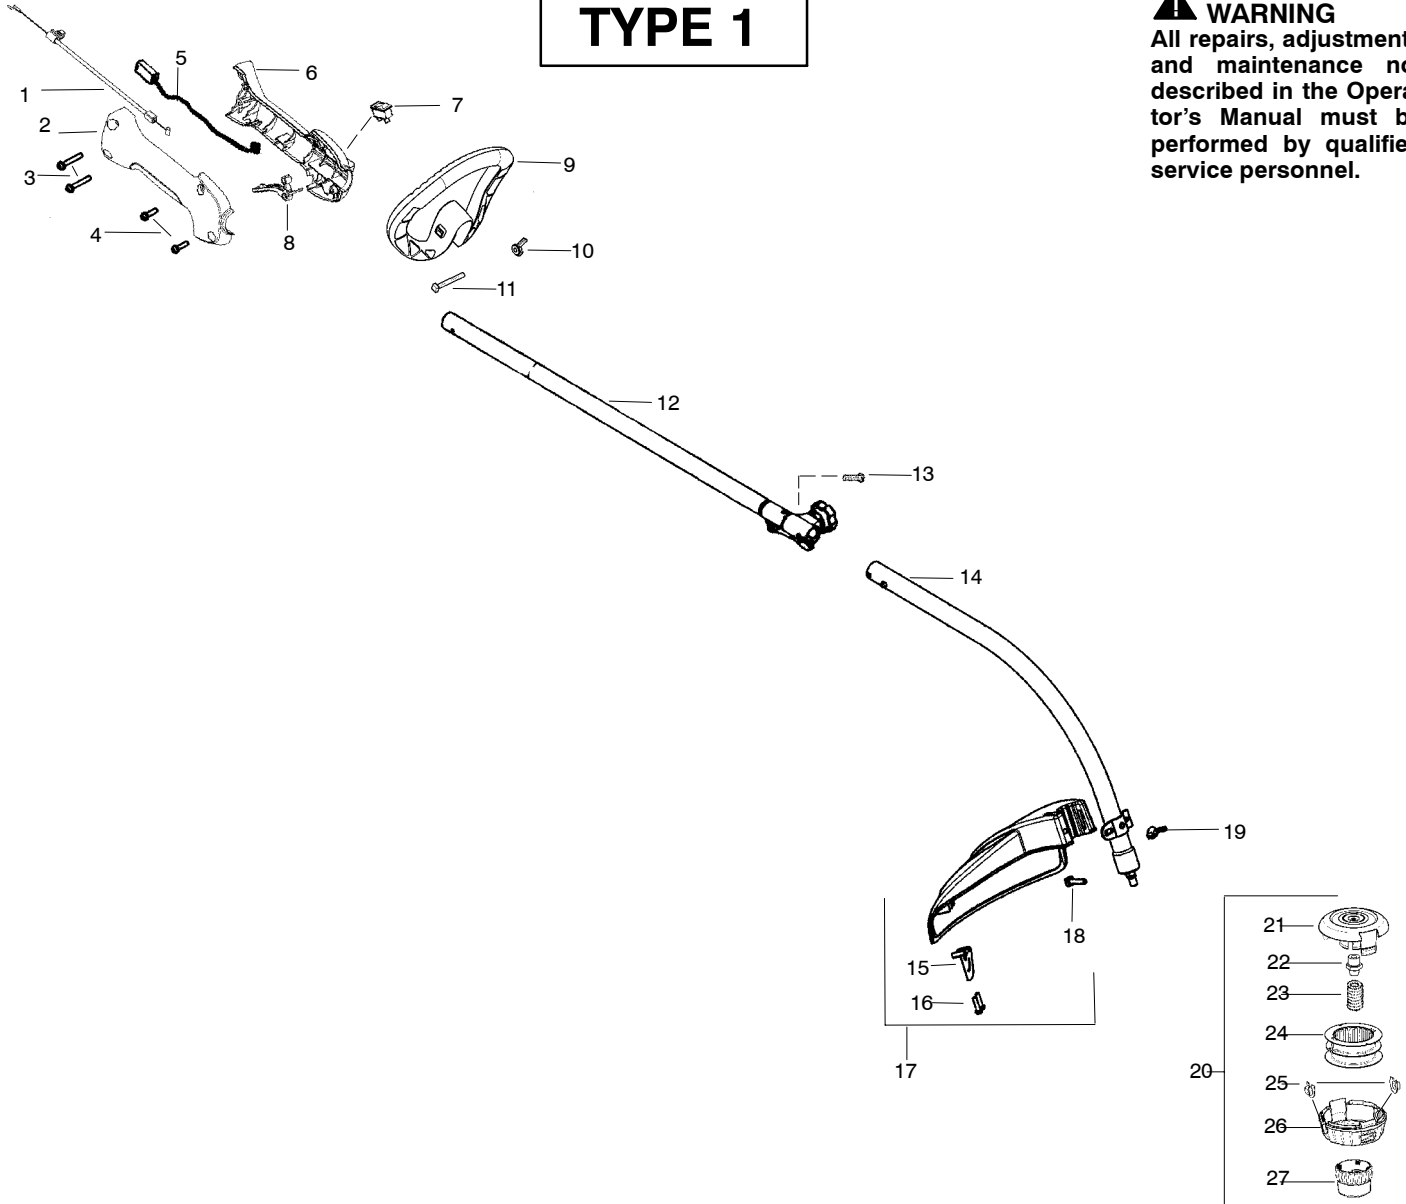

PARTS LIST NO. <b>545014342</b>		<b>Poulan PRO</b> PARTS LIST	MODEL(s) PP025
DATE <b>12/09/08</b>	Replaces 545014342 - 06/06/08		<b>Note:</b> Illustration may differ from actual model due to design changes

# TYPE 1

**⚠ WARNING**  
All repairs, adjustments and maintenance not described in the Operator's Manual must be performed by qualified service personnel.

Ref.	Part No.	Description	Ref.	Part No.	Description	Ref.	Part No.	Description
1.	530059759	Assy.-Throttle Cable	15.	530052286	Limiter-Line			
2.	530057541	Hsg.-Throttle (RH)	16.	530015814	Screw			
3.	530016406	Screw	17.	530071802	Kit-Shield Assy. (Incl. 15,16,18,19)			Not Shown
4.	530015814	Screw	18.	530015820	Bolt			
5.	530054183	Assy.-Wire	19.	530016152	Wingnut			
6.	530059760	Hsg. Throttle (LH)	20.	537419205	Assy-TNG7 (Incl. 21, 22,23,24,25,26,27)			
7.	530069572	Kit-Switch	21.	537419303	Housing		545186740	Operator Manual
8.	545077601	Trigger-Throttle	22.	537419901	Adapter	↙	545209101	Decal-Shaft Warning
9.	530057546	Handle-Assist	23.	537338801	Spring P25	↘	545167703	Decal-Upper Shaft
10.	530016152	Wingnut	24.	545080801	Assy-Wound Spool			
11.	530015786	Bolt	25.	537419701	Eyelet			
12.	530071791	Kit-Upper Shaft (Incl. flex, clamp & 13)	26.	537419401	Cover			
13.	530016344	Screw	27.	537419601	Knob P25			
14.	530071788	Kit-Lower Shaft						

↙ = NEW PART NUMBER FOR THIS IPL

\* = REFER TO THE SERVICE REFERENCE INDICATED FOR MORE INFORMATION. (LOCATED AT END OF IPL)