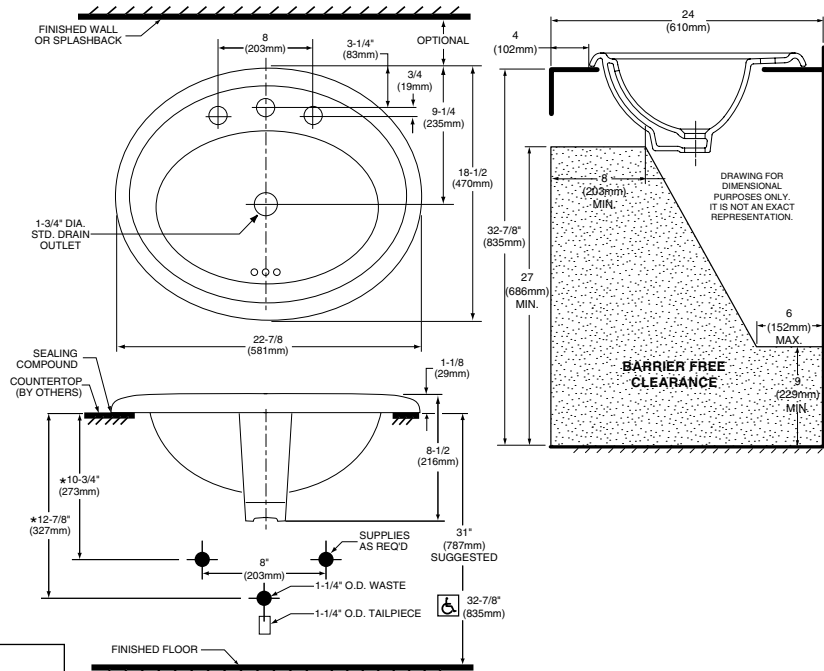

- 0293.004** Faucet holes on 4" (203mm) centers
- 0293.008** Faucet holes on 8" (102mm) centers (illustrated)

Nominal Dimensions:

22-7/8" x 18-1/2"
(581 x 470mm)

Bowl sizes:

15-3/4" (400mm) wide
11-1/4" (286mm) front to back
6-1/2" (159mm) deep

Compliance Specifications - Meets or Exceeds the Following Specifications:

- ASME A112.19.9M for Non-Vitreous Ceramic Fixtures
- CAN/CSA B45 Series

To Be Specified:

- Color: White Linen
- Standard Collection Faucet: 8" spread faucet No. 2881
- Standard Collection Faucet: 4" spread faucet Nos. 2471, 2171, or 2071
- Faucet Finish: Chrome or Satin
- Supplies:
- 1-1/4" Trap:

MEETS THE AMERICAN DISABILITIES ACT GUIDELINES AND ANSI A117.1 ACCESSIBLE AND USABLE BUILDINGS AND FACILITIES - CHECK LOCAL CODES.

Install lavatory 864mm (34") from finished floor. Lavatory installed 51mm (2") minimum from front edge of countertop provides 686mm (27") knee clearance area.

NOTES:

* DIMENSIONS SHOWN FOR LOCATION OF SUPPLIES AND "P" TRAP ARE SUGGESTED. FOR COUNTERTOP CUTOUT AND INSTALLATION INSTRUCTIONS USE TEMPLATE SUPPLIED WITH SINK. FITTINGS NOT INCLUDED WITH FIXTURES AND MUST BE ORDERED SEPARATELY. SEALING COMPOUND SUPPLIED BY OTHERS.