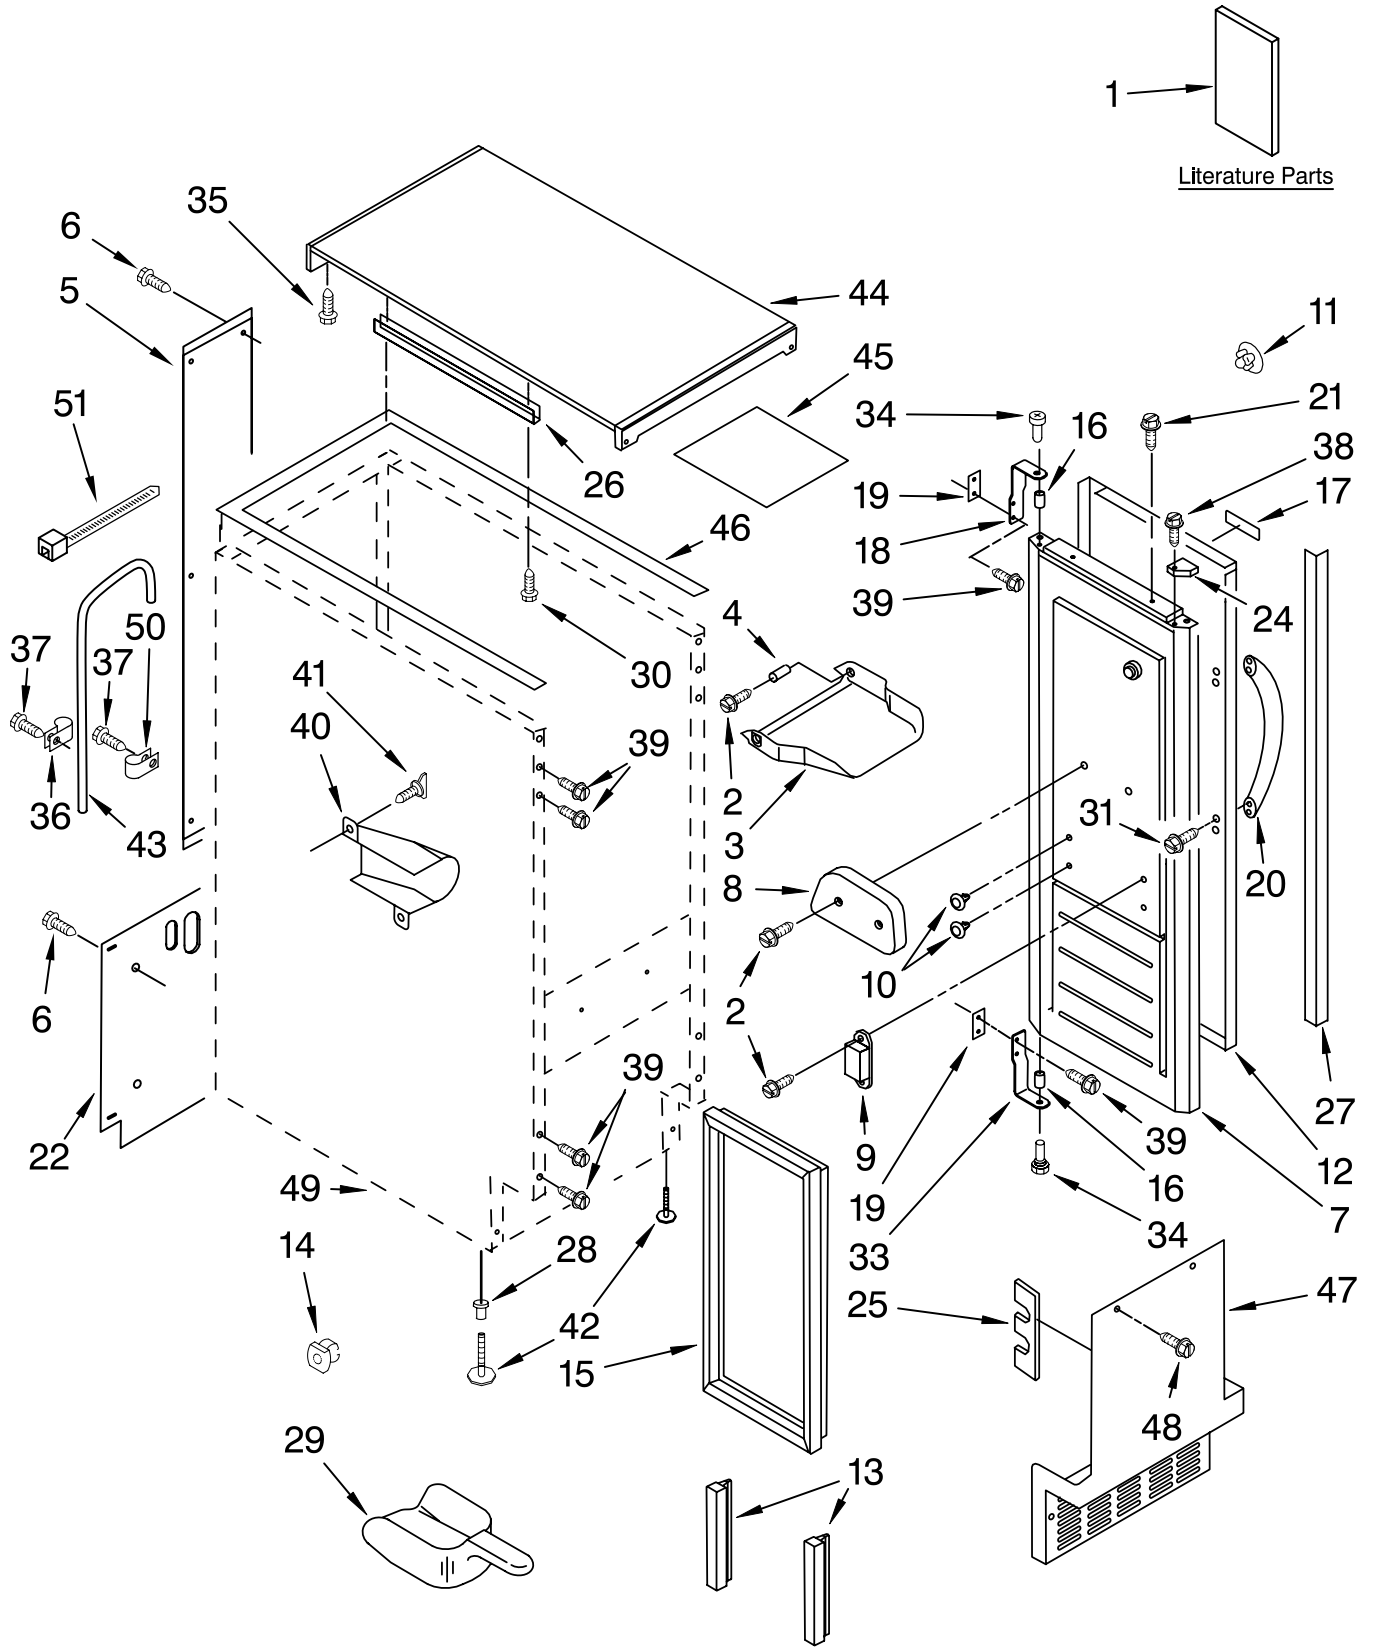

CABINET LINER AND DOOR PARTS

ICE CUBE
MAKER

For Models: KUIC15PLTS2
(Stainless-Pump Model)

KitchenAid®

FOR ORDERING INFORMATION REFER TO PARTS PRICE LIST

CABINET LINER AND DOOR PARTS

For Models: KUIC15PLTS2
(Stainless-Pump Model)

Illus. No.	Part No.	DESCRIPTION	Illus. No.	Part No.	DESCRIPTION	Illus. No.	Part No.	DESCRIPTION
1		Literature Parts	15	2217294	Gasket, Door	33	2185711	Hinge, Bottom
	W10136156	Use & Care Guide	16	2185640	Sleeve, Hinge	34	2185712	Pin, Hinge
	W10163556	Service & Wiring Sheet	17	W10046610	Nameplate	35	489048	Screw, Ground 8-32 x 1/2
2	3400886	Screw 8-18 x 1 1/4	18	2185710	Hinge, Top	36	2208367	Clamp
3	2185742	Bin, Door	19	2185709	Shim, Hinge	37	8281265	Screw
4	2185678	Spacer	20	9872207S	Handle, Door	38	348689	Screw 8-18 x 3/4
5	2217394	Cover, Wiring	21	8281186	Screw	39	489423	Screw
6	489442	Screw	22	W10136199	Assembly, Unit Cover	40	2185927	Holder, Scoop
7	2932803B	Door	24		Filler, Endcap	41	8281228	Thumbscrew
8	2185695	Cam, Door		2185655B	Left Side	42	3374849	Leg, Leveler(4)
9	2217393	Assembly, Magnetic Catch		2185656B	Right Side	43	2217467	Tube, Air Vent
10	941839	Plug, Hole	25	2185756	Pad, Foam	44	2929700B	Top
11	2189000	Hole Plug, Handle	26	2185691	Channel, Wiring	45	2185690	Shield, Electrical
12	2313816	Wrap, Door	27	2185964	Grommet, Edge Guard (2)	46	W10163530	Gasket, Top Panel
13	2217367	Gasket, Bottom	28	3400240	Nut, Leg Leveler	47	2185571B	Grill, Front
14	692400	Nut, Push-In	29	585158	Scoop	48	489474	Screw 8-18 x 1 Cabinet & Liner (NOT SERVICED)
			30	3400884	Screw 8-18 x 5/8	49		
			31	3400237	Screw 10-32 x 3/8	50	489505	Clamp
						51	2155774	Strap

FOR ORDERING INFORMATION REFER TO PARTS PRICE LIST

PUMP PARTS

For Models: KUIC15PLTS2
(Stainless-Pump Model)

Illus. No.	Part No.	DESCRIPTION
1	2313628	Pump Recirculating
2	3400884	Screw 8-18 x 5/8
3	2185677	Cover, Pump
4	2313844	Bracket, Connector Assembly
5	2313627	Bracket-Pump
6	2313643	Sensor-Water Level
8	2310092	Wiring Harness Main To Pump
9	2313702	Pump Assembly