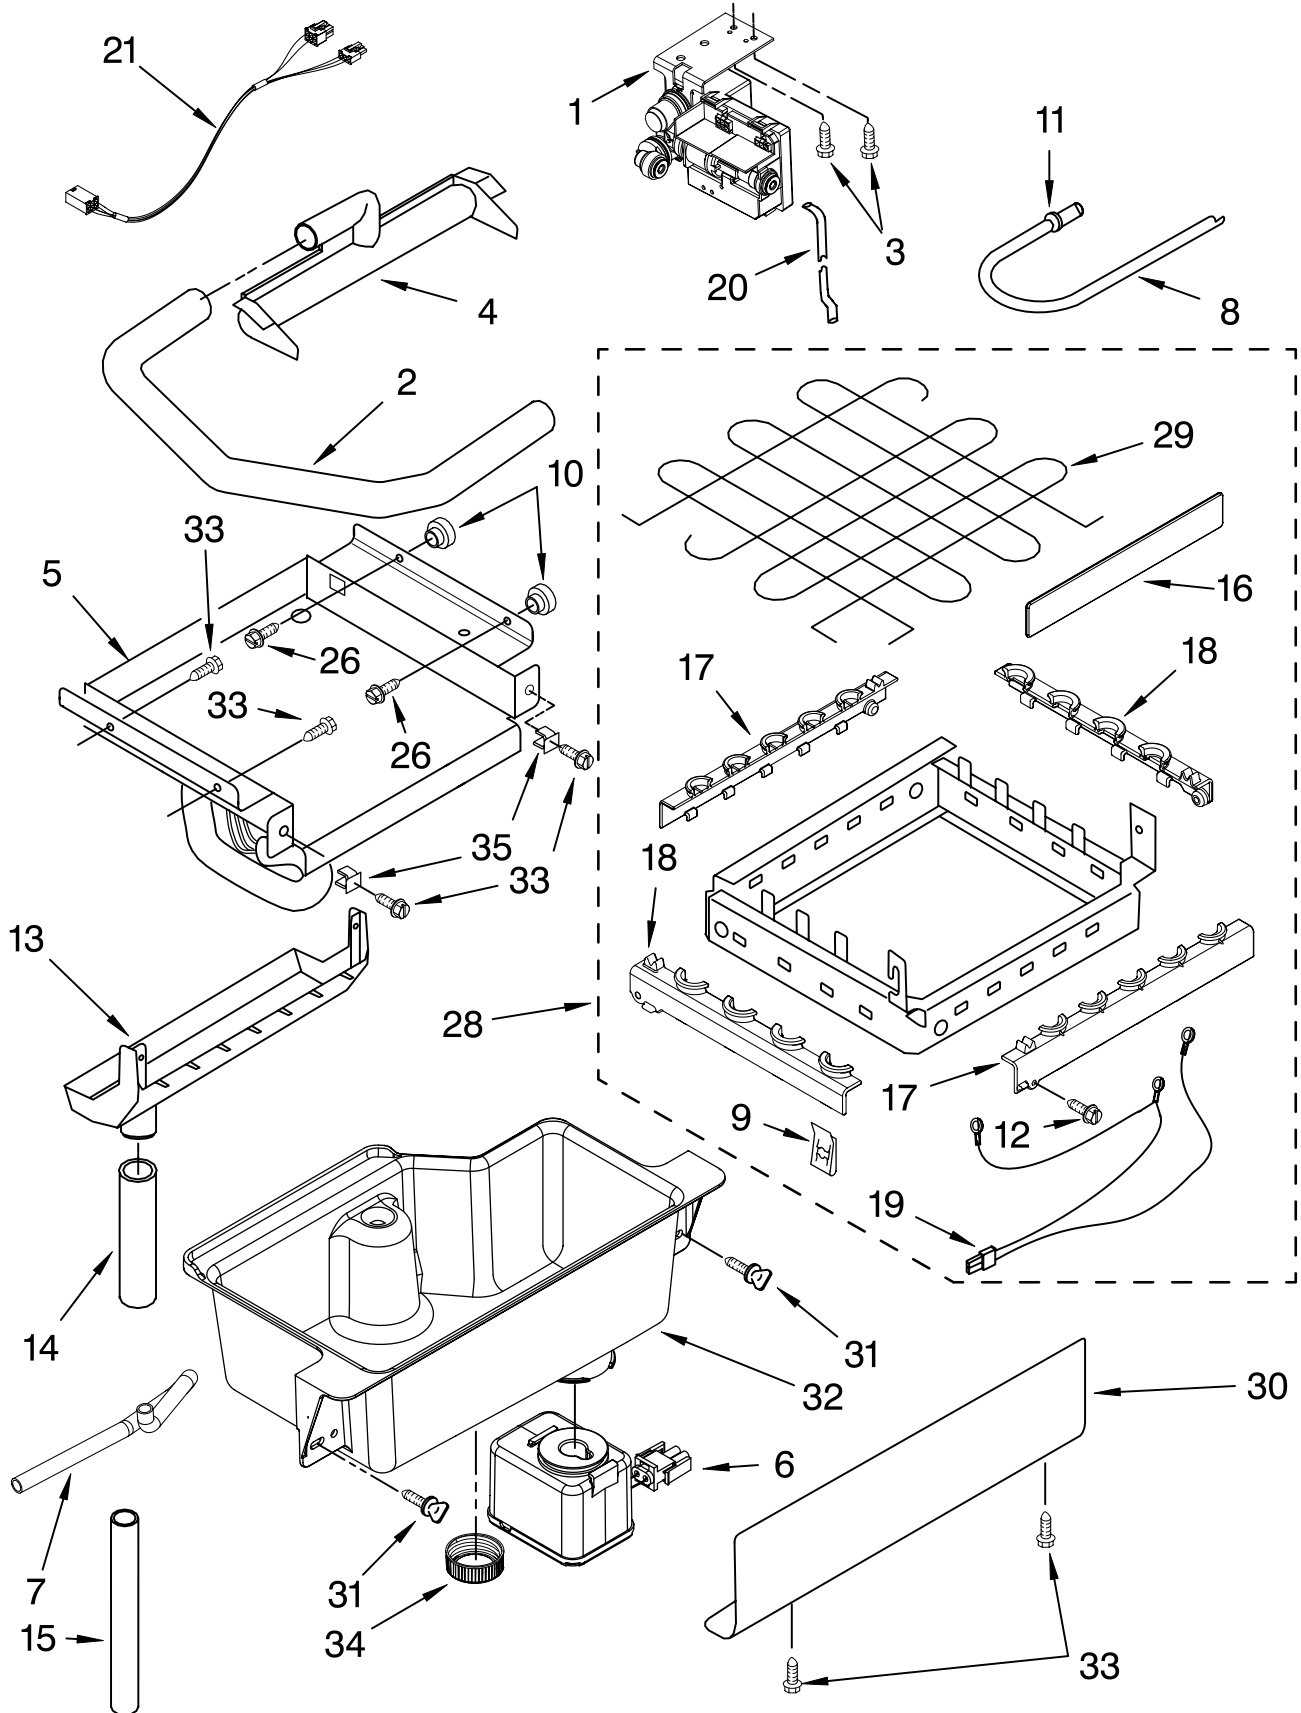

EVAPORATOR, ICE CUTTER GRID AND WATER PARTS

For Models: KUIC15PLTS2
(Stainless-Pump Model)

FOR ORDERING INFORMATION REFER TO PARTS PRICE LIST

EVAPORATOR, ICE CUTTER GRID AND WATER PARTS

For Models: KUI15PLTS2
(Stainless-Pump Model)

Illus. No.	Part No.	DESCRIPTION
1	W10217917	Valve, Complete Water
2	2217286	Tube, Plastic
3	488208	Screw
4	2185523	Dispenser, Water
5	2217269	Evaporator
6	2313705	Pump Reservoir Drain
7	2313851	Tube, Reservoir Pump
8	2172593	Tube, Water Fill
9	488660	Nut, Speed
10	836667	Spacer
11	2208539	Fastener, Pushnut
12	489443	Screw
13	2185625	Reservoir, Water Slide
14	2185626	Tube
15	2313890	Hose, Overflow
16	2313604	Guide-Ice Grid
17	2313603	Bracket, Front and Rear
18	2313602	Bracket, Side Left and Right
19	2185681	Harness, Grid
20	W10136146	Tube
21	2310169	Wire Assembly Valve
26	3400886	Screw 8-18 x 1 1/4
28	2313637	Grid Assembly (Complete)
29	2174754	Wire, Grid Cutter
30	2185570	Cover, Grid
31	8281228	Thumbscrew
32	2324334	Reservoir, Water
33	3400884	Screw 8-18 x 5/8
34	2185696	Cap, Drain
35	3400909	Nut, Push-In

FOR ORDERING INFORMATION REFER TO PARTS PRICE LIST