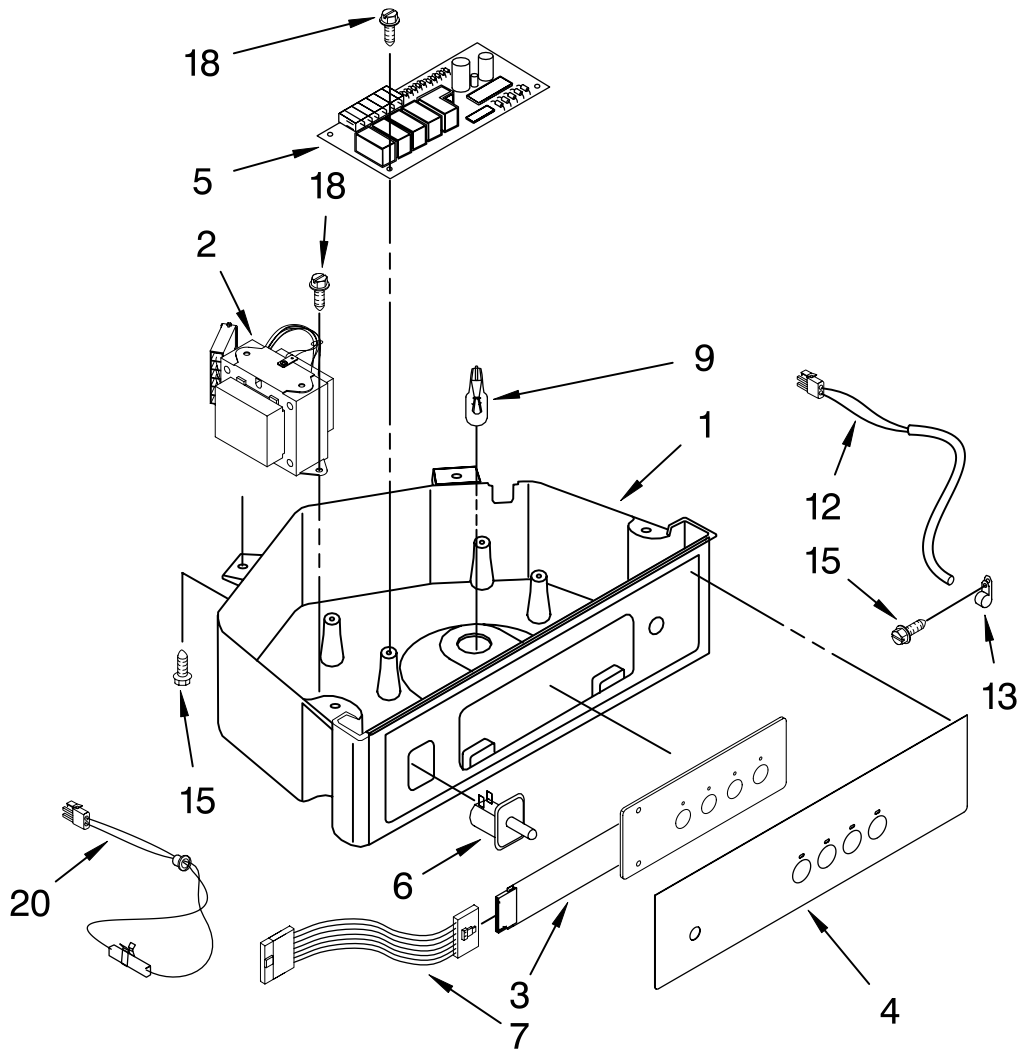

For Models: KUI15PLTS2
(Stainless-Pump Model)

Illus. No.	Part No.	DESCRIPTION
1	W10217917	Valve, Complete Water
2	2217286	Tube, Plastic
3	488208	Screw
4	2185523	Dispenser, Water
5	2217269	Evaporator
6	2313705	Pump Reservoir Drain
7	2313851	Tube, Reservoir Pump
8	2172593	Tube, Water Fill
9	488660	Nut, Speed
10	836667	Spacer
11	2208539	Fastener, Pushnut
12	489443	Screw
13	2185625	Reservoir, Water Slide
14	2185626	Tube
15	2313890	Hose, Overflow
16	2313604	Guide-Ice Grid
17	2313603	Bracket, Front and Rear
18	2313602	Bracket, Side Left and Right
19	2185681	Harness, Grid
20	W10136146	Tube
21	2310169	Wire Assembly Valve
26	3400886	Screw 8-18 x 1 1/4
28	2313637	Grid Assembly (Complete)
29	2174754	Wire, Grid Cutter
30	2185570	Cover, Grid
31	8281228	Thumbscrew
32	2324334	Reservoir, Water
33	3400884	Screw 8-18 x 5/8
34	2185696	Cap, Drain
35	3400909	Nut, Push-In

FOR ORDERING INFORMATION REFER TO PARTS PRICE LIST

PUMP PARTS

For Models: KUIC15PLTS2
(Stainless-Pump Model)

Illus. No.	Part No.	DESCRIPTION
1	2313628	Pump Recirculating
2	3400884	Screw 8-18 x 5/8
3	2185677	Cover, Pump
4	2313844	Bracket, Connector Assembly
5	2313627	Bracket-Pump
6	2313643	Sensor-Water Level
8	2310092	Wiring Harness Main To Pump
9	2313702	Pump Assembly

FOR ORDERING INFORMATION REFER TO PARTS PRICE LIST

CONTROL PANEL PARTS

For Models: KUIC15PLTS2
(Stainless-Pump Model)

Illus. No.	Part No.	DESCRIPTION
1	2185738	Box, Control
2	2310139	Transformer
3	2304122	Assembly, Switch (ALSO ORDER #4)
4	2313693	Overlay
5	W10141364	Control Board
6	2149705	Switch, Plunger Grid/Light
7	2187585	Wire Assy-Active Overlay Jumper
9	745362	Bulb
12	2313633	Thermostat, Bin
13	2185825	Clamp
15	3400884	Screw 8-18 x 5/8
18	3400850	Screw 8-16 x 3/8
20	2313635	Thermister, Ice Control