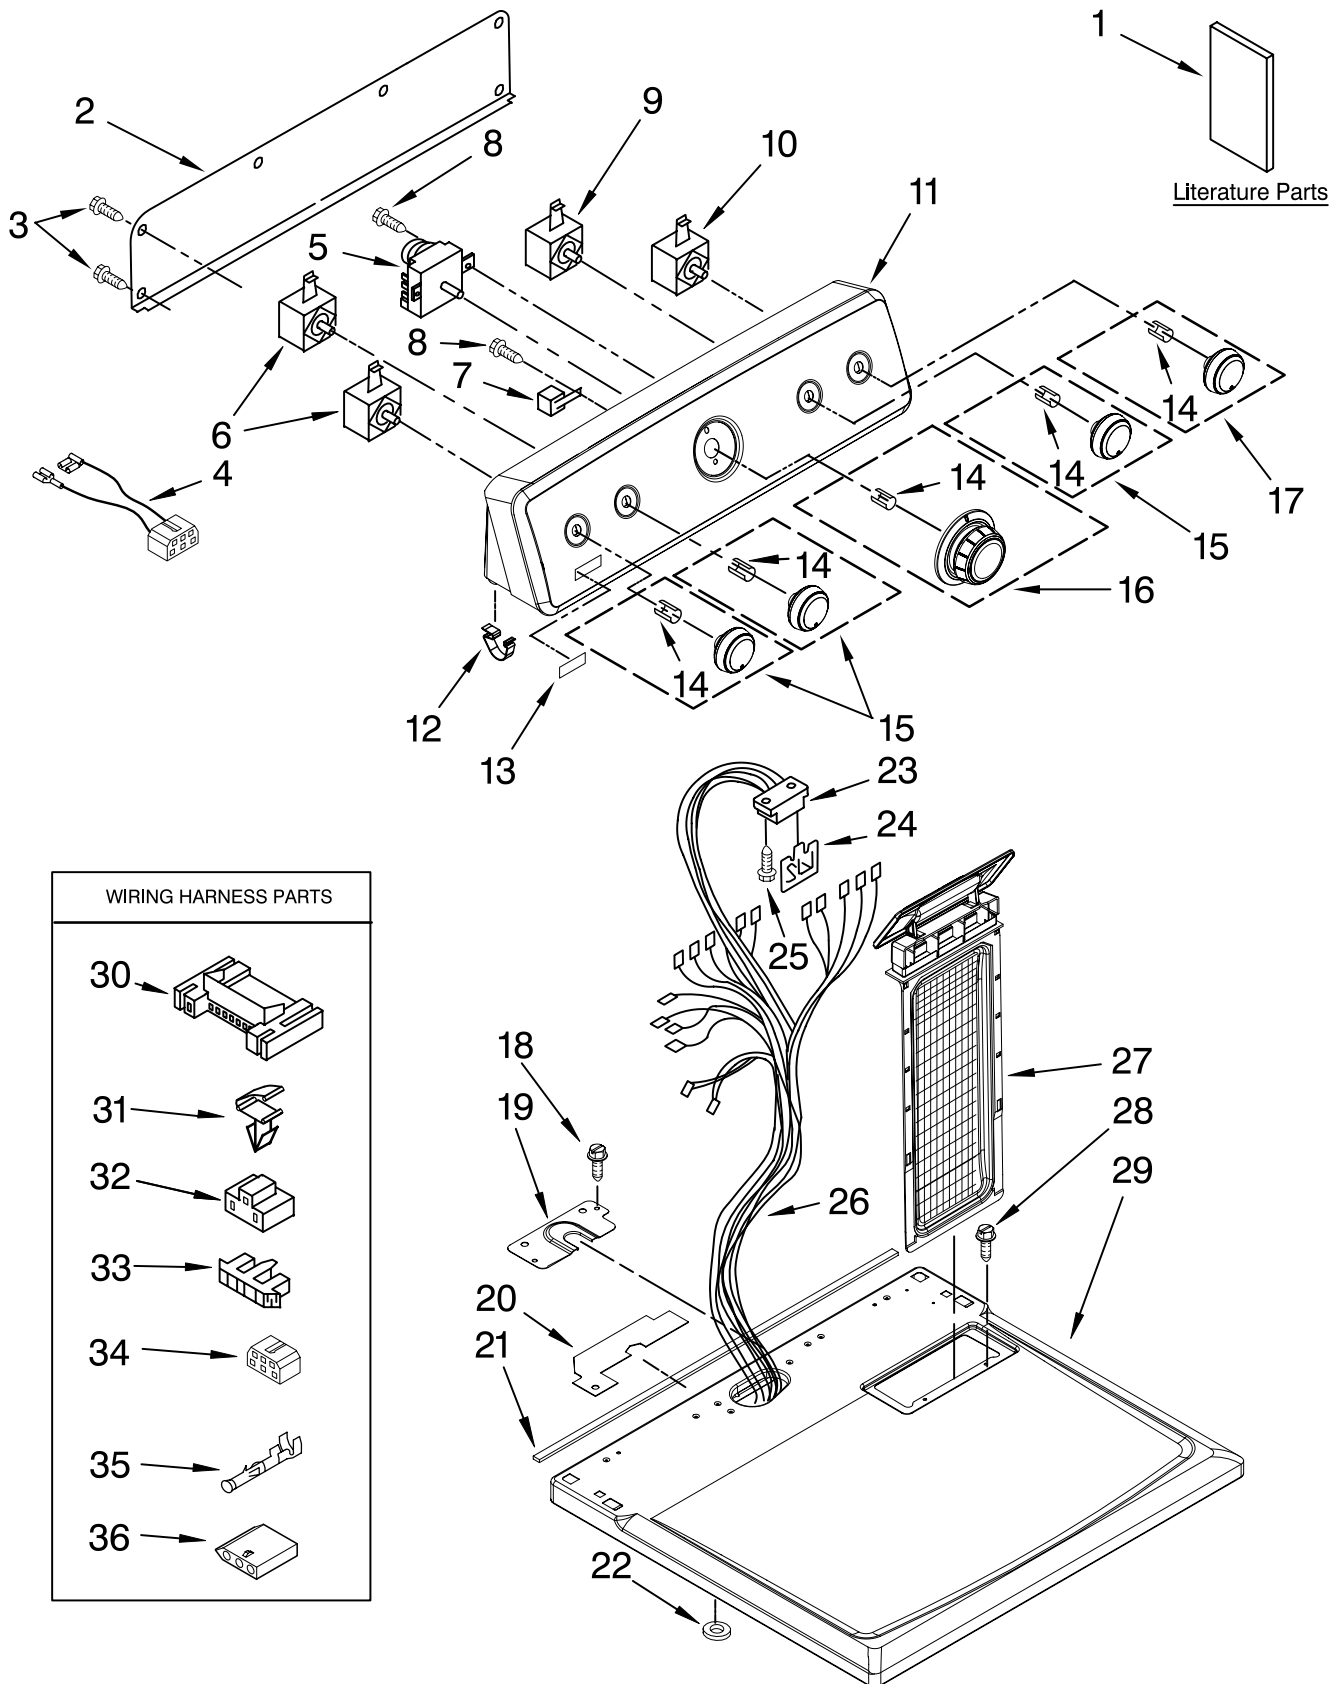

# TOP AND CONSOLE PARTS

For Model: MED5707TQ0

(White)

29" ELECTRIC DRYER

FOR ORDERING INFORMATION REFER TO PARTS PRICE LIST

# TOP AND CONSOLE PARTS

For Model: MED5707TQ0

(White)

<u>Illus. No.</u>	<u>Part No.</u>	<u>DESCRIPTION</u>
1		Literature Parts
	W10089177	Sheet,
		Cycle Feature
	W10088770	Use & Care Guide
	W10124168	Wiring Diagram
2	W10112576	Panel, Rear
3	693995	Screw, 8-18 x 3/8
4	W10124166	Wire, Jumper
		Buzzer On/Off
5	8566184	Timer, 60 Hz.
6	3405156	Switch, Rotary
		Twist Mount
7	694419	Buzzer, Mini
8	8533971	Screw, 8-18 x 5/16
9	8578354	Switch,
		Temperature
10	3398094	Switch,
		Push-To-Start
11	W10086730	Console & Shell
		Assembly (Includes
		Items 12 & 13)
12	8312709	Clip, Console
13	W10112589	Badge Assembly
14	8536939	Clip, Spring
15	W10112582	Knob, Control (2)
16	W10112584	Timer Knob
		Assembly
17	W10112586	Knob,
		Push-To-Start
18	337686	Screw, 8-18 x 3/4
19	8565981	Bracket, Harness
20	W10118608	Seal, Harness
21	W10112267	Seal, Foam
		Console Bracket
22	237446	Washer (Top/Chute)
23	3391885	Connector, Edge
24	8558178	Control,
		Electronic
25	343641	Screw, 10-16 x 1/2
26	W10113070	Harness, Wiring
27	8565972	Screen, Lint
28	688983	Screw, 8-18 x 5/8
29	W10112599	Top
30	3395683	Connector (Motor)
31	3394427	Clip, Harness
32	3401144	Connector
		(PTS Relay)
33	3397269	Connector (Timer)
34	3347243	Connector,
		6-Circuit
35	94614	Terminal
36	3936144	Connector