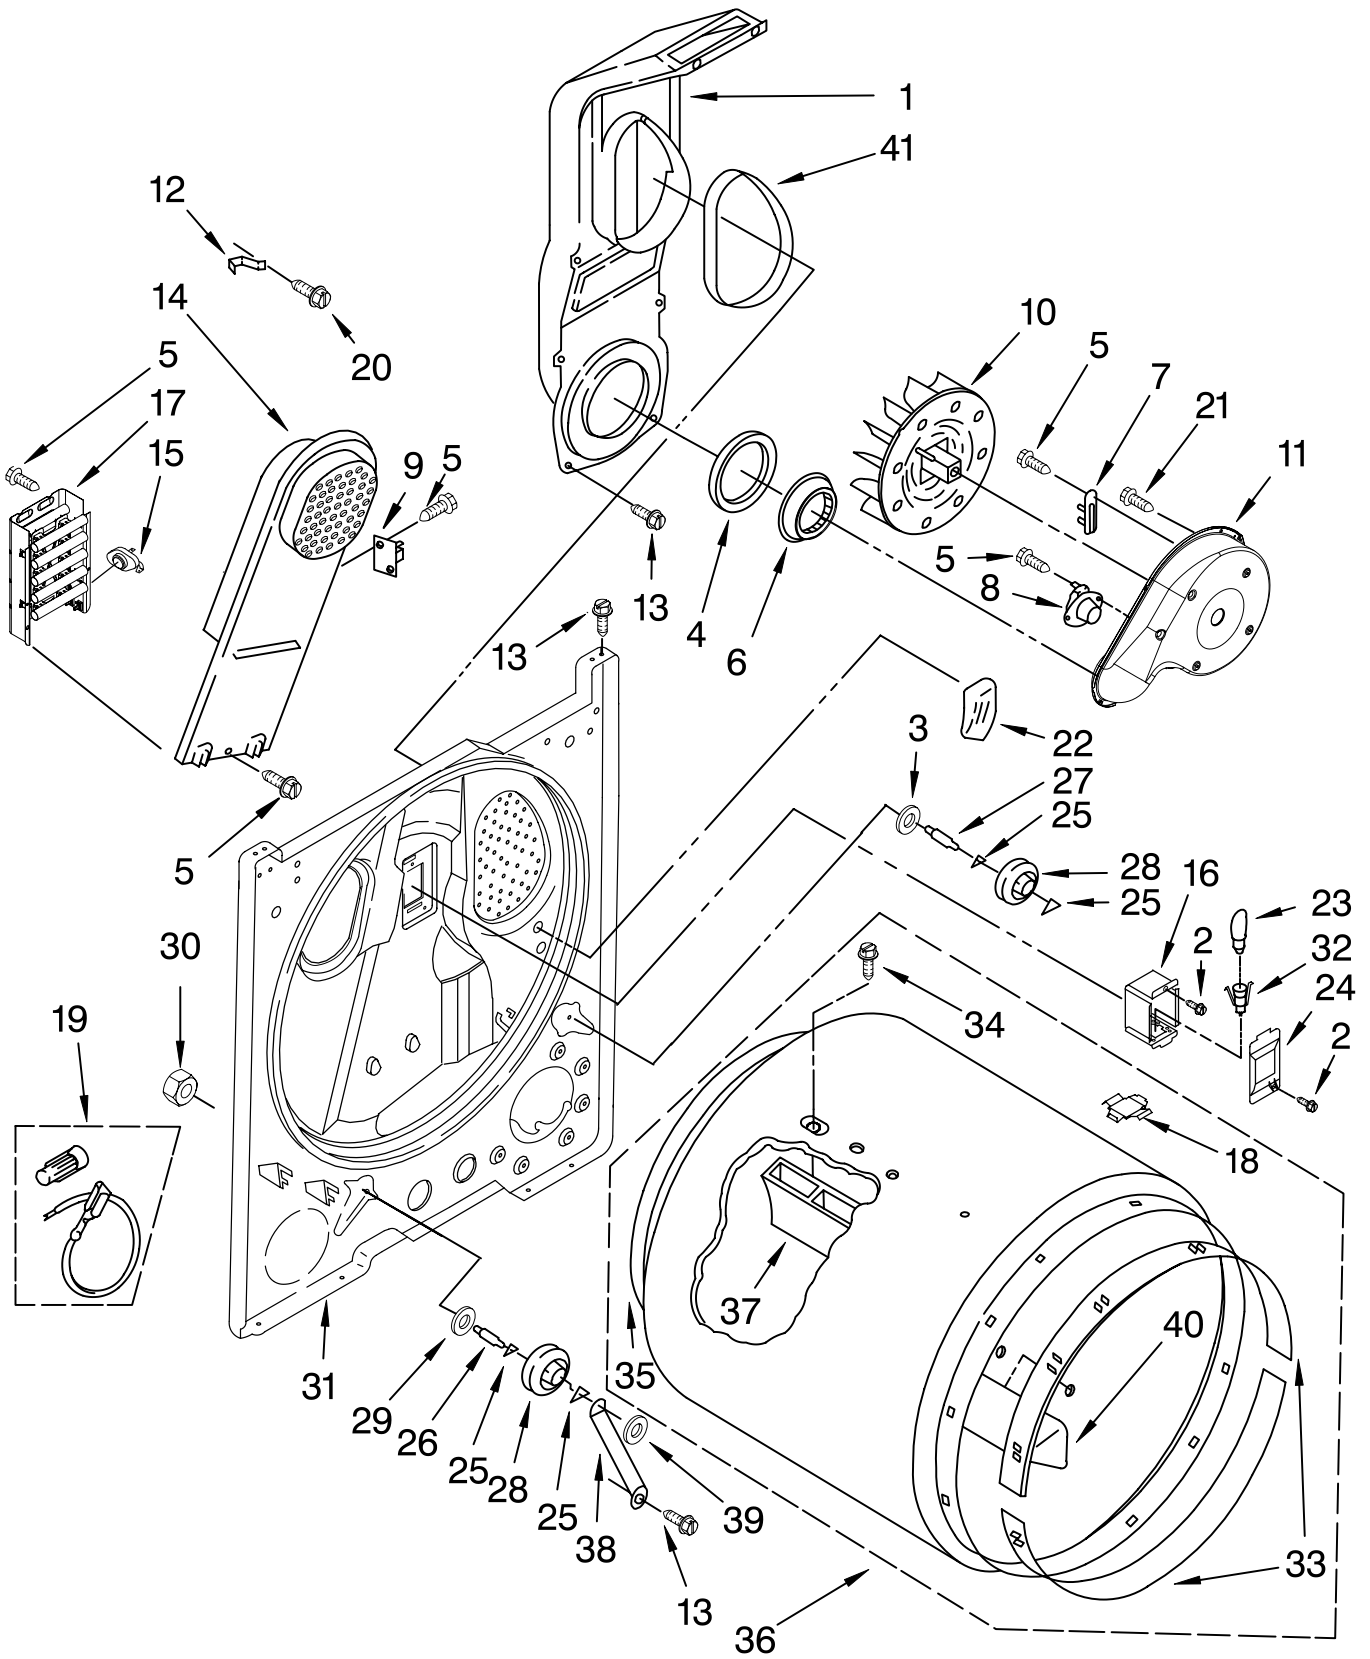

BULKHEAD PARTS

For Model: MED5707TQ0

(White)

FOR ORDERING INFORMATION REFER TO PARTS PRICE LIST

BULKHEAD PARTS

For Model: MED5707TQ0

(White)

Illus. No.	Part No.	DESCRIPTION
1	348368	Lint Chute Assembly
2	487909	Screw, 8-15 x 1/2
3	3388703	Washer-Support
4	347139	Seal, Lint Chute
5	90767	Screw, 8-18 x 3/8
6	696302	Shield, Exhaust
7	3392519	Fuse, Thermal (91 C)
8	8318268	Thermostat, Internal-Bias
9	3977393	Thermal Cut-Off (Includes Item 15)
10	694089	Wheel, Blower
11	8577230	Housing, Blower
12	3398161	Clip
13	343641	Screw, 10-16 x 1/2
14	8541818	Box, Heater
15	3977767	Thermostat, 221°F (105°C)
16	3977373	Bracket, Drum Light
17	3403585	Element, Heater
18	8066086	Drum Hole Plug
19	279457	Wire Kit, Terminal (For Heater Element Wiring Harness Repair)
20	489463	Screw, 8-18 x 5/8
21	3390647	Screw, 8-18 x 1/2
22	3976479	Pad, Sensor
23	3406124	Bulb
24	3402841	Lens, Drum Light
25	690997	Ring, Tri
26	3399506	Shaft, L.H.
27	3399507	Shaft, R.H.
28	3397590	Roller, Support
29	348197	Washer, Support
30	3359452	Nut, 3/8-16
31	3403414	Bulkhead
32	W10136369	Socket Assembly
33	692526	Ring, Bearing (2)
34	W10109200	Screw, 11-16 x 3/4
35	3406130	Seal, Rear Drum
36	695587	Drum Assembly
37	692490	Baffle, Drum (2)
38	3976434	Bracket, Support
39	90296	Clip
40	3403636	Baffle, Drum (1)
41	339956	Seal

FOR ORDERING INFORMATION REFER TO PARTS PRICE LIST