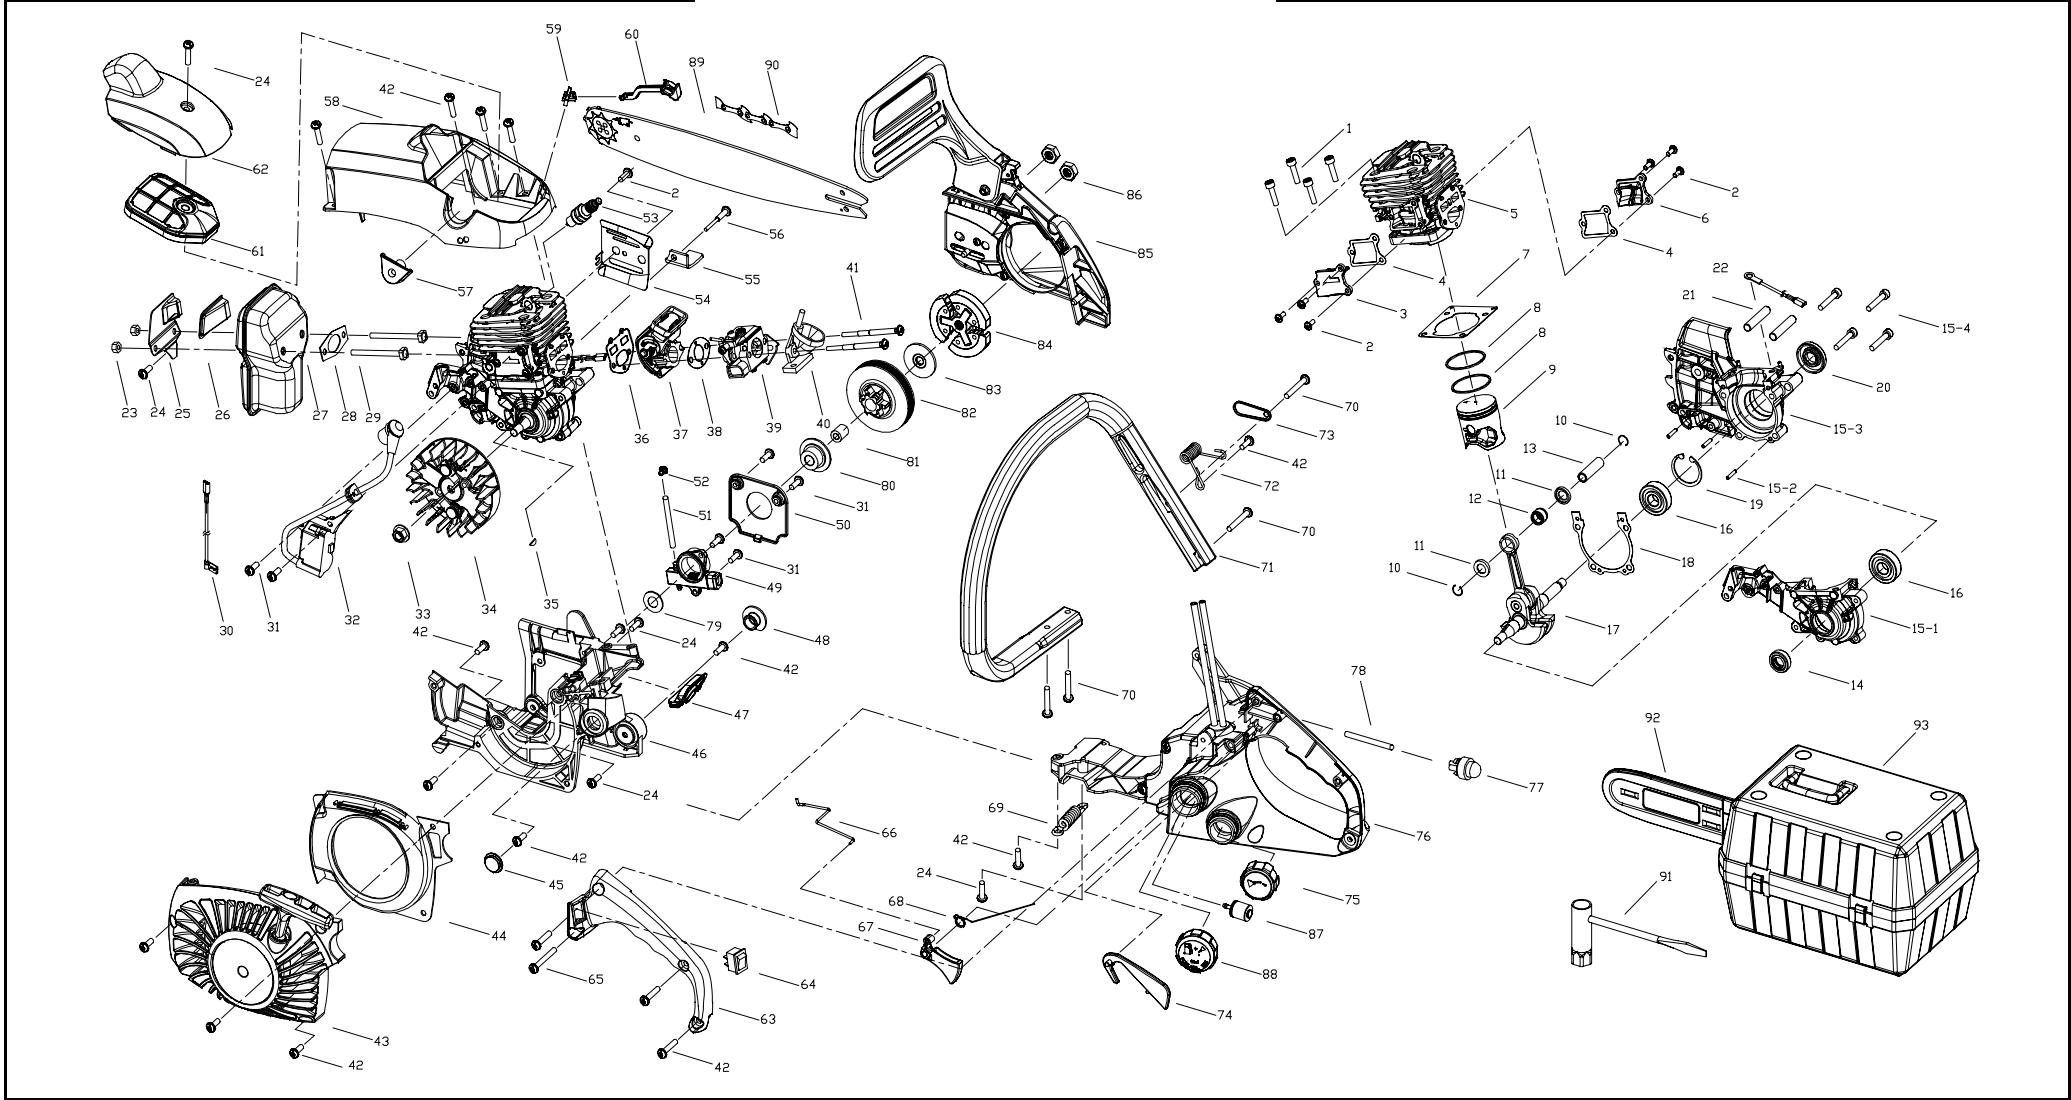

SERVICE SPARE PARTS LIST

SPECIFY MODEL NO. WHEN ORDERING PARTS	
40cc Gas Chain Saw	
MODEL NO.	MS4018PAVCC/41AY08PR966

DATE	REVISED DATE	PAGE
1/26/2005	N/A	1/2

SERVICE SPARE PARTS LIST

SPECIFY MODEL NO. WHEN ORDERING PARTS								DATE		REVISED DATE		PAGE
40cc Gas Chain Saw								5/17/2005		N/A		2/2
MODEL NO.		MS4018PAVCC/41AY08PR966										