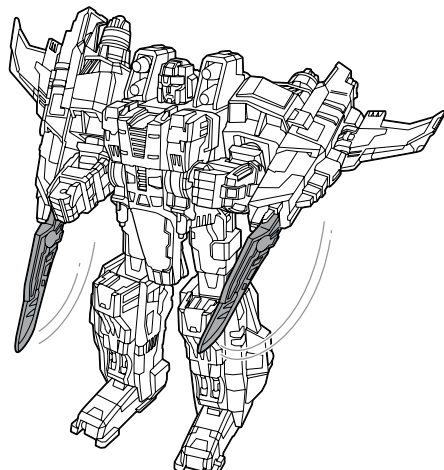

Not suitable for children under 3 years because of small parts - choking hazard.

P/N 683930000

CHANGING TO VEHICLE

Reverse order of instructions to convert back to robot.

**INSERT KEY TO
ACTIVATE FEATURES!**

Insert KEY to snap out
Energon blades!

1. Insert missile into launcher.
2. Push button to launch.