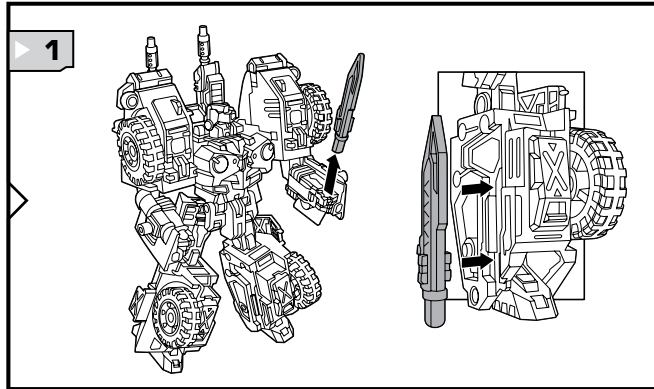

TRANSFORMERS

UNIVERSE

WARNING:
CHOKING HAZARD-Small parts.
Not for children under 3 years.

AGES 5+

83841/83794 Asst.

NOTE: Some parts are made to detach if excessive force is applied and are designed to be reattached if separation occurs. Adult supervision may be necessary for younger children.

CHANGING TO VEHICLE

Reverse order of instructions to convert back to robot.

ATTACK MODE

INSERT KEY TO ACTIVATE FEATURES!

Insert KEY to pop open recoilless rifles and reveal missile pods!

Some poses may require hand support.
© 2008 Hasbro. All Rights Reserved.
TM & © denote U.S. Trademarks.
Manufactured under license from Tomy Company, Ltd.

Insert KEY to snap out
Energon blades!

1. Insert missile into launcher.
2. Push button to launch.