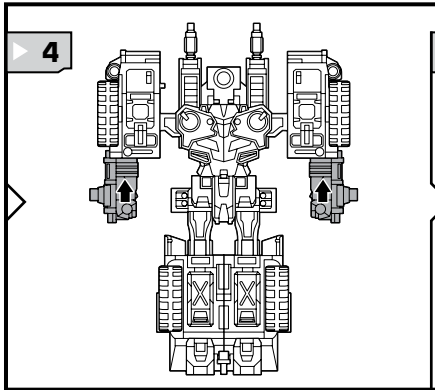

CHANGING TO VEHICLE

Reverse order of instructions to convert back to robot.

ATTACK MODE

INSERT KEY TO ACTIVATE FEATURES!

Insert KEY to pop open recoilless rifles and reveal missile pods!

Some poses may require hand support.
© 2008 Hasbro. All Rights Reserved.
TM & © denote U.S. Trademarks.
Manufactured under license from Tomy Company, Ltd.

Insert KEY to snap out
Energon blades!

1. Insert missile into launcher.
2. Push button to launch.