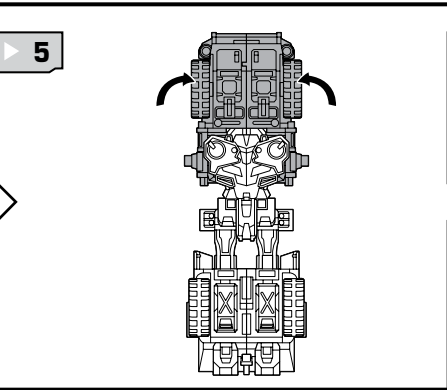

CHANGING TO VEHICLE

Reverse order of instructions to convert back to robot.

ATTACK MODE

INSERT KEY TO ACTIVATE FEATURES!

Insert KEY to pop open recoilless rifles and reveal missile pods!

Some poses may require hand support.
© 2008 Hasbro. All Rights Reserved.
TM & © denote U.S. Trademarks.
Manufactured under license from Tomy Company, Ltd.

Insert KEY to snap out
Energon blades!

1. Insert missile into launcher.
2. Push button to launch.