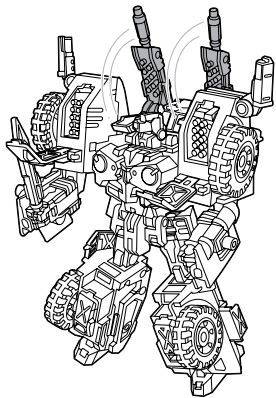

CHANGING TO VEHICLE

Reverse order of instructions to convert back to robot.

ATTACK MODE

INSERT KEY TO ACTIVATE FEATURES!

Insert KEY to pop open recoilless rifles and reveal missile pods!

Some poses may require hand support.
© 2008 Hasbro. All Rights Reserved.
TM & © denote U.S. Trademarks.
Manufactured under license from Tomy Company, Ltd.

Not suitable for children under 3 years because of small parts - choking hazard.

P/N 683930000

CHANGING TO VEHICLE

Reverse order of instructions to convert back to robot.

**INSERT KEY TO
ACTIVATE FEATURES!**

Insert KEY to snap out
Energon blades!

1. Insert missile into launcher.
2. Push button to launch.