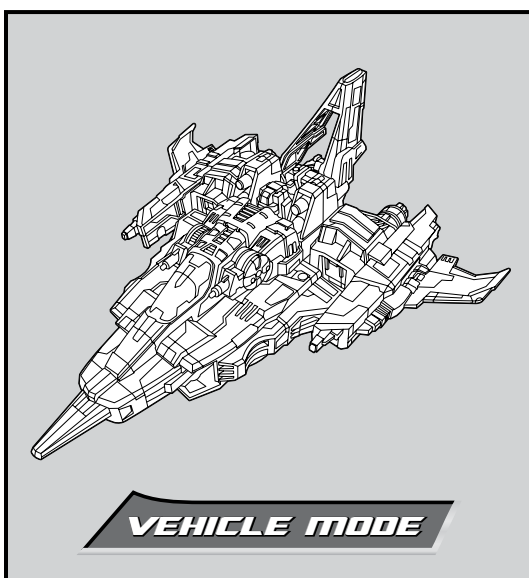

CHANGING TO VEHICLE

Reverse order of instructions to convert back to robot.

ATTACK MODE

INSERT KEY TO ACTIVATE FEATURES!

Insert KEY to pop open recoilless rifles and reveal missile pods!

Some poses may require hand support.
© 2008 Hasbro. All Rights Reserved.
TM & © denote U.S. Trademarks.
Manufactured under license from Tomy Company, Ltd.

Not suitable for children under 3 years because of small parts - choking hazard.

P/N 683930000

CHANGING TO VEHICLE

Reverse order of instructions to convert back to robot.

**INSERT KEY TO
ACTIVATE FEATURES!**