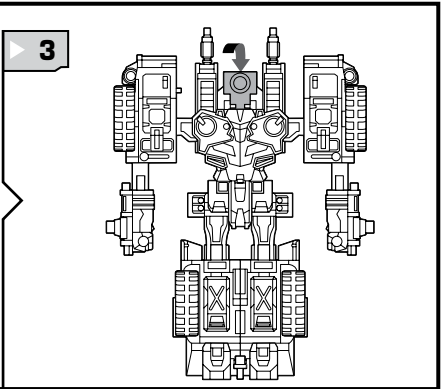

CHANGING TO VEHICLE

Reverse order of instructions to convert back to robot.

ATTACK MODE

INSERT KEY TO ACTIVATE FEATURES!

Insert KEY to pop open recoilless rifles and reveal missile pods!

Some poses may require hand support.
© 2008 Hasbro. All Rights Reserved.
TM & © denote U.S. Trademarks.
Manufactured under license from Tomy Company, Ltd.

Insert KEY to snap out
Energon blades!

1. Insert missile into launcher.
2. Push button to launch.