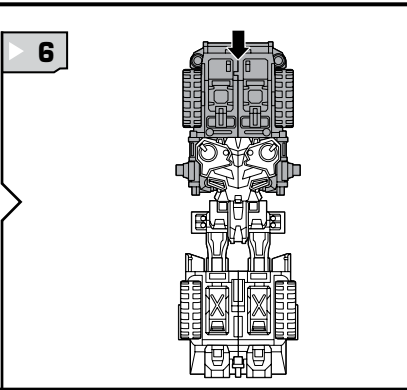

CHANGING TO VEHICLE

Reverse order of instructions to convert back to robot.

ATTACK MODE

INSERT KEY TO ACTIVATE FEATURES!

Insert KEY to pop open recoilless rifles and reveal missile pods!

Some poses may require hand support.
© 2008 Hasbro. All Rights Reserved.
TM & © denote U.S. Trademarks.
Manufactured under license from Tomy Company, Ltd.

Insert KEY to snap out
Energon blades!

1. Insert missile into launcher.
2. Push button to launch.