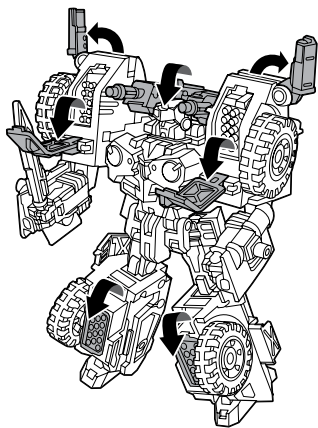

TRANSFORMERS

UNIVERSE

WARNING:
CHOKING HAZARD-Small parts.
Not for children under 3 years.

AGES 5+

83841/83794 Asst.

NOTE: Some parts are made to detach if excessive force is applied and are designed to be reattached if separation occurs. Adult supervision may be necessary for younger children.

CHANGING TO VEHICLE

Reverse order of instructions to convert back to robot.

ATTACK MODE

INSERT KEY TO ACTIVATE FEATURES!

Insert KEY to pop open recoilless rifles and reveal missile pods!

Some poses may require hand support.
© 2008 Hasbro. All Rights Reserved.
TM & © denote U.S. Trademarks.
Manufactured under license from Tomy Company, Ltd.

Not suitable for children under 3 years because of small parts - choking hazard.

P/N 683930000

CHANGING TO VEHICLE

Reverse order of instructions to convert back to robot.

**INSERT KEY TO
ACTIVATE FEATURES!**

Insert KEY to snap out
Energon blades!

1. Insert missile into launcher.
2. Push button to launch.