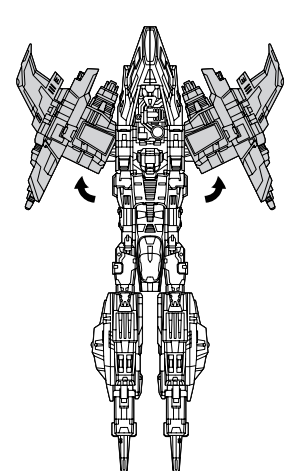

CHANGING TO VEHICLE

Reverse order of instructions to convert back to robot.

ATTACK MODE

INSERT KEY TO ACTIVATE FEATURES!

Insert KEY to pop open recoilless rifles and reveal missile pods!

Some poses may require hand support.
© 2008 Hasbro. All Rights Reserved.
TM & © denote U.S. Trademarks.
Manufactured under license from Tomy Company, Ltd.

Not suitable for children under 3 years because of small parts - choking hazard.

P/N 683930000

CHANGING TO VEHICLE

Reverse order of instructions to convert back to robot.

**INSERT KEY TO
ACTIVATE FEATURES!**

Insert KEY to snap out
Energon blades!

1. Insert missile into launcher.
2. Push button to launch.