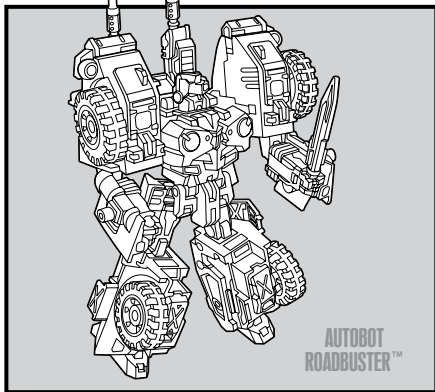

CHANGING TO VEHICLE

Reverse order of instructions to convert back to robot.

ATTACK MODE

INSERT KEY TO ACTIVATE FEATURES!

Insert KEY to pop open recoilless rifles and reveal missile pods!

Some poses may require hand support.
© 2008 Hasbro. All Rights Reserved.
TM & © denote U.S. Trademarks.
Manufactured under license from Tomy Company, Ltd.

Insert KEY to snap out
Energon blades!

1. Insert missile into launcher.
2. Push button to launch.