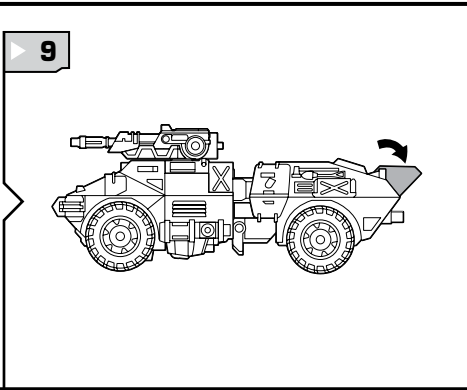

CHANGING TO VEHICLE

Reverse order of instructions to convert back to robot.

ATTACK MODE

INSERT KEY TO ACTIVATE FEATURES!

Insert KEY to pop open recoilless rifles and reveal missile pods!

Some poses may require hand support.
© 2008 Hasbro. All Rights Reserved.
TM & © denote U.S. Trademarks.
Manufactured under license from Tomy Company, Ltd.

Insert KEY to snap out
Energon blades!

1. Insert missile into launcher.
2. Push button to launch.