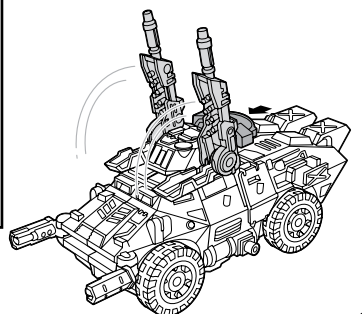

CHANGING TO VEHICLE

Reverse order of instructions to convert back to robot.

ATTACK MODE

INSERT KEY TO ACTIVATE FEATURES!

Insert KEY to pop open recoilless rifles and reveal missile pods!

Some poses may require hand support.
© 2008 Hasbro. All Rights Reserved.
TM & © denote U.S. Trademarks.
Manufactured under license from Tomy Company, Ltd.

Not suitable for children under 3 years because of small parts - choking hazard.

P/N 683930000

CHANGING TO VEHICLE

Reverse order of instructions to convert back to robot.

**INSERT KEY TO
ACTIVATE FEATURES!**

Insert KEY to snap out
Energon blades!

1. Insert missile into launcher.
2. Push button to launch.