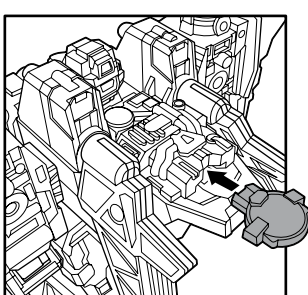

CHANGING TO VEHICLE

Reverse order of instructions to convert back to robot.

ATTACK MODE

INSERT KEY TO ACTIVATE FEATURES!

Insert KEY to pop open recoilless rifles and reveal missile pods!

Some poses may require hand support.
© 2008 Hasbro. All Rights Reserved.
TM & © denote U.S. Trademarks.
Manufactured under license from Tomy Company, Ltd.

Not suitable for children under 3 years because of small parts - choking hazard.

P/N 683930000

CHANGING TO VEHICLE

Reverse order of instructions to convert back to robot.

**INSERT KEY TO
ACTIVATE FEATURES!**

Insert KEY to snap out
Energon blades!

1. Insert missile into launcher.
2. Push button to launch.