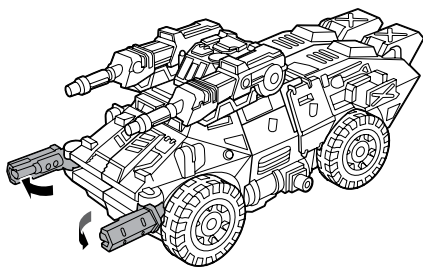

CHANGING TO VEHICLE

Reverse order of instructions to convert back to robot.

ATTACK MODE

INSERT KEY TO ACTIVATE FEATURES!

Insert KEY to pop open recoilless rifles and reveal missile pods!

Some poses may require hand support.
© 2008 Hasbro. All Rights Reserved.
TM & © denote U.S. Trademarks.
Manufactured under license from Tomy Company, Ltd.

Insert KEY to snap out
Energon blades!

1. Insert missile into launcher.
2. Push button to launch.