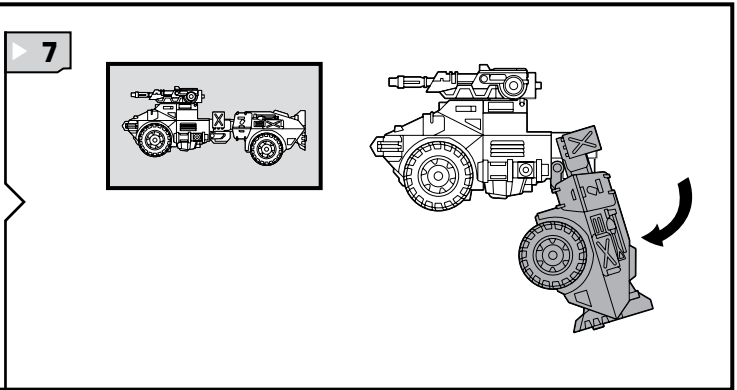

CHANGING TO VEHICLE

Reverse order of instructions to convert back to robot.

ATTACK MODE

INSERT KEY TO ACTIVATE FEATURES!

Insert KEY to pop open recoilless rifles and reveal missile pods!

Some poses may require hand support.
© 2008 Hasbro. All Rights Reserved.
TM & © denote U.S. Trademarks.
Manufactured under license from Tomy Company, Ltd.

Insert KEY to snap out
Energon blades!

1. Insert missile into launcher.
2. Push button to launch.