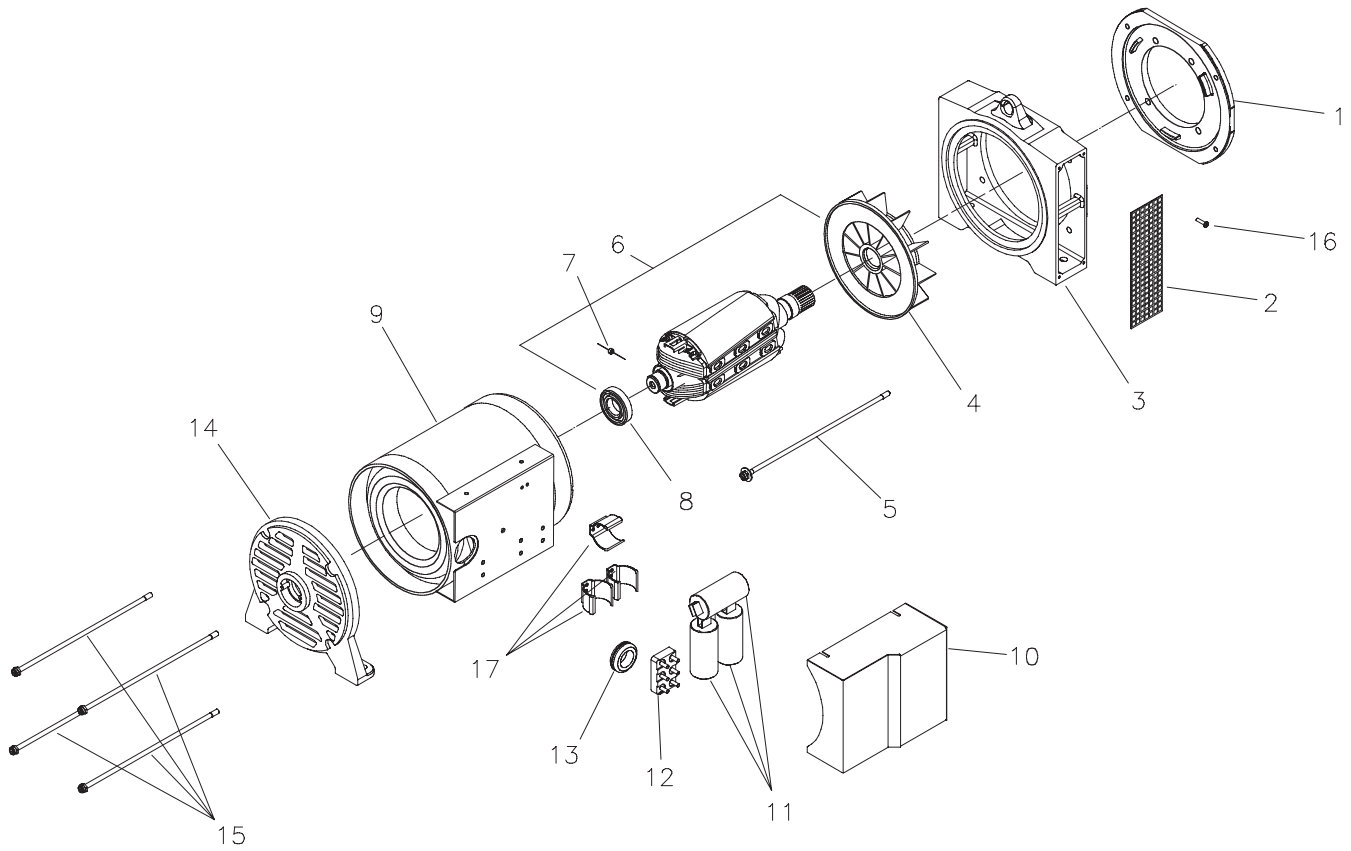

* - Items without part numbers are common fasteners and are available at local hardware stores.

Exploded View & Illustrated Parts List - Control Panel

Item	Part #	Description
1	198911GS	ASSY, Cover, Circuit Breaker w/ Decals
2	*	SCREW, 10 x 0.62, Plastite
3	198313GS	BREAKER, Circuit 70A, 2P
4	192770GS	BRACKET, Mounting Breaker
5	199011GS	LUG, Ground Connect
6	191991GS	BOLT, 1/4-10 x 1, Plastite
7	198573GS	FUSE, Auto Type 15 Amp
8	196655GS	ASSY, Control Panel
9	197492GS	SCREW, PT, M4 - 1.79 x 16.0
10	198910GS	ASSY, Duct, Engine Air w/ Decals
12	198549GS	DECAL, Terminal Block
13	198550GS	DECAL, Ground, Neutral
14	205393GS	DECAL, Warning, Outdoor Install
15	193297GS	DECAL, Caution, Standby
16	205392GS	DECAL, Warning, Auto Start

Item	Part #	Description
17	205394GS	DECAL, Caution, Electric Shock
18	205395GS	DECAL, Warning Shock
19	*	NUT, 1/4 - 20
21	*	WASHER, Shakeproof, Ext M6 1/4
22	*	HHCS, 1/4 - 20 x 3/4

Items Not Illustrated

201085GS	HARNESS, Wire, CTL Board to Engine/Alternator
198517GS	HARNESS, Wire, E1 & E2 Sensing
198515GS	CONNECTOR, Terminal, 2 Pin
198516GS	CONNECTOR, Terminal, 10 Pin

* - Items without part numbers are common fasteners and are available at local hardware stores.

Exploded View & Illustrated Parts List - Alternator

Item	Part #	Description
1	201472GS	FLANGE, Front
2	201410GS	GUARD, Front
3	201397GS	SHIELD, Front
4	201412GS	FAN
5	B4908GS	STAY ROD
6	201473GS	ASSY, ROTOR (Includes Items 4, 7 & 8)
7	201474GS	DIODE + VARISTOR
8	201383GS	BEARING
9	201475GS	STATOR
10	201406GS	COVER, Side
11	201476GS	CAPACITOR
12	201477GS	TERMINAL BLOCK
13	201478GS	GROMMET
14	201407GS	SHEILD, Rear
15	201479GS	BOLTS, Stator
16	*	SCREW, M5 - 0.8 x 10mm
17	205171GS	CLIP