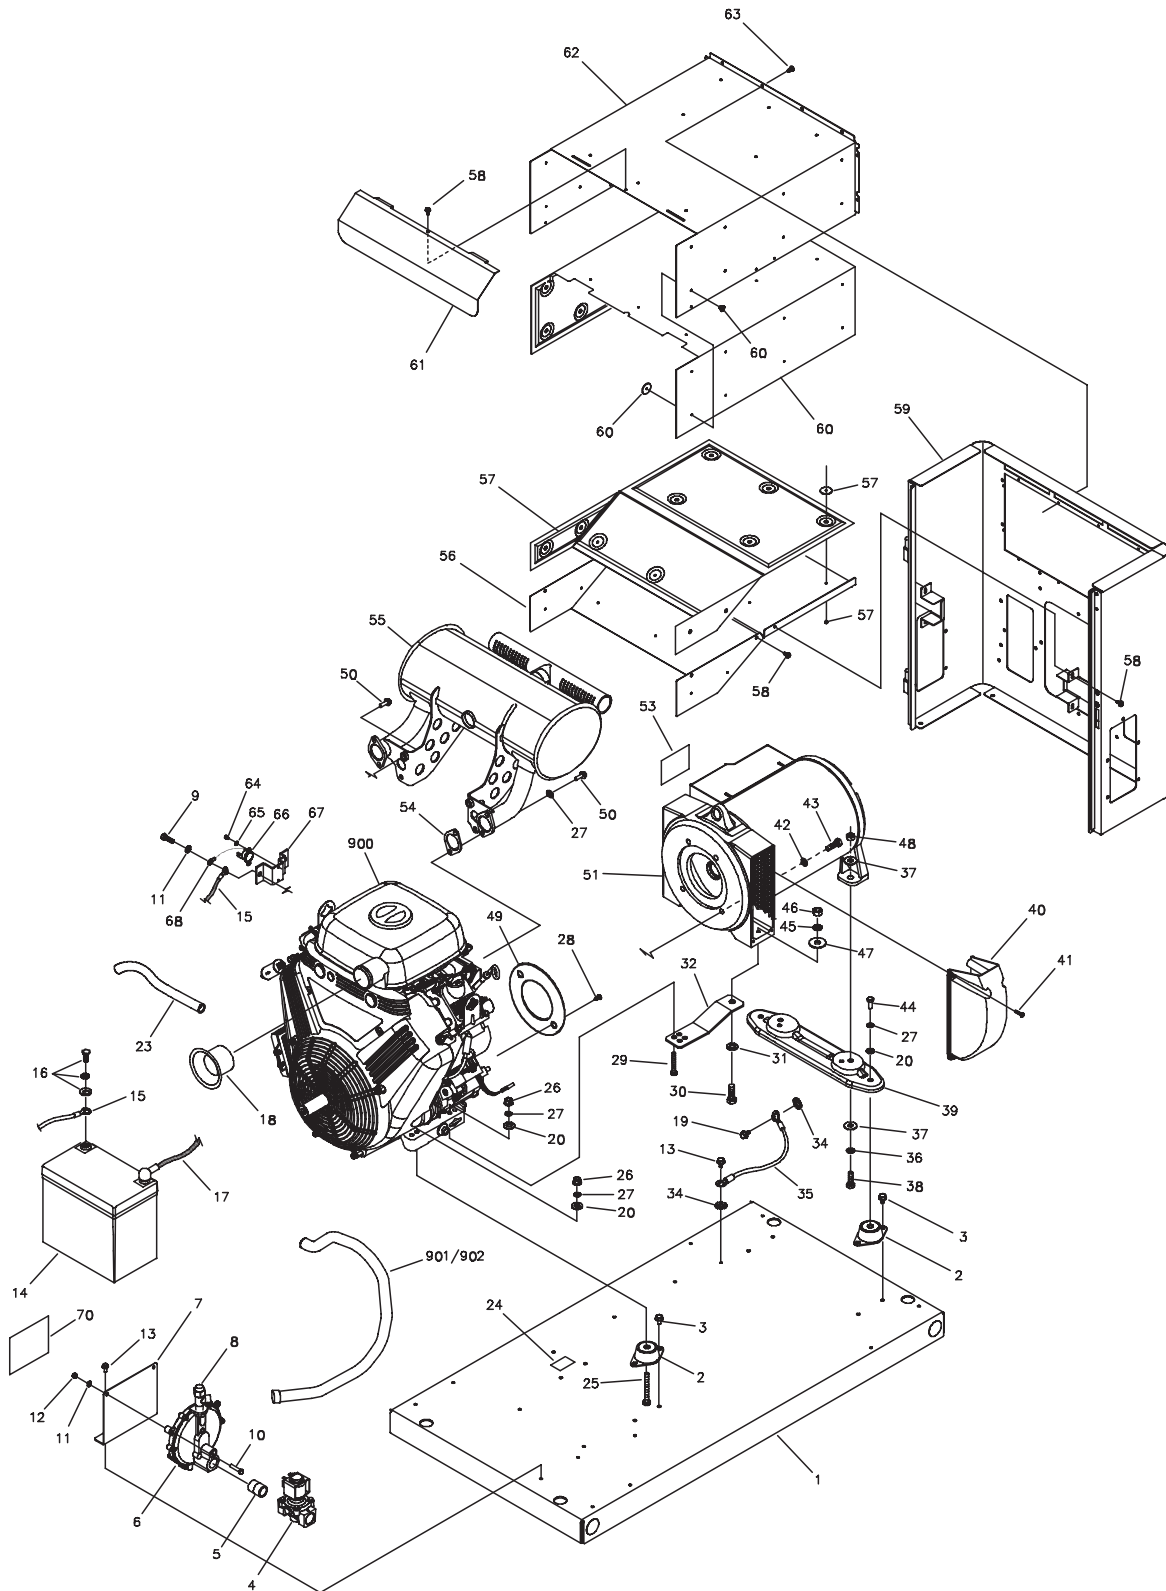

Exploded View - Main Unit

Copyright © 2008 Briggs & Stratton Power Products Group, LLC. All rights reserved. No part of this material may be reproduced or transmitted in any form by any means without the express written permission of Briggs & Stratton Power Products Group, LLC.