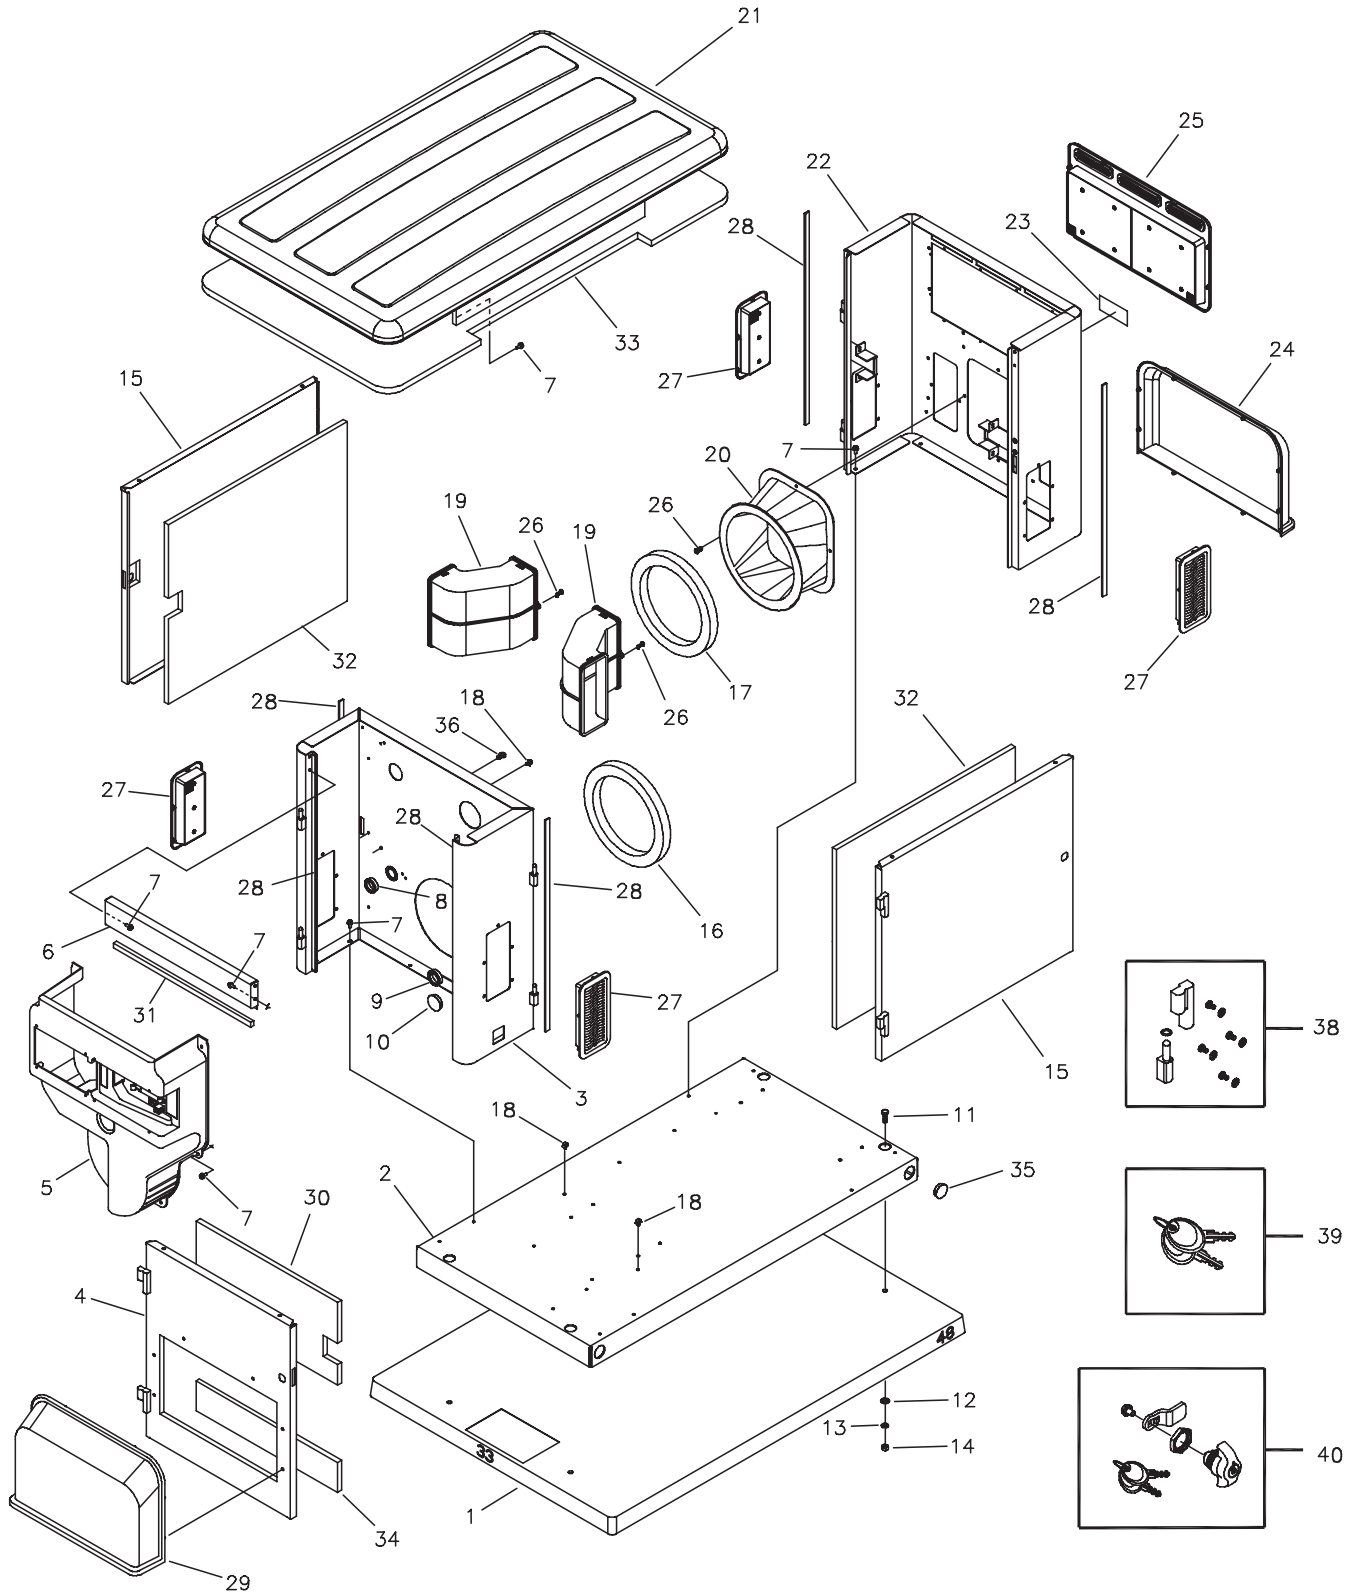

Exploded View - Enclosure