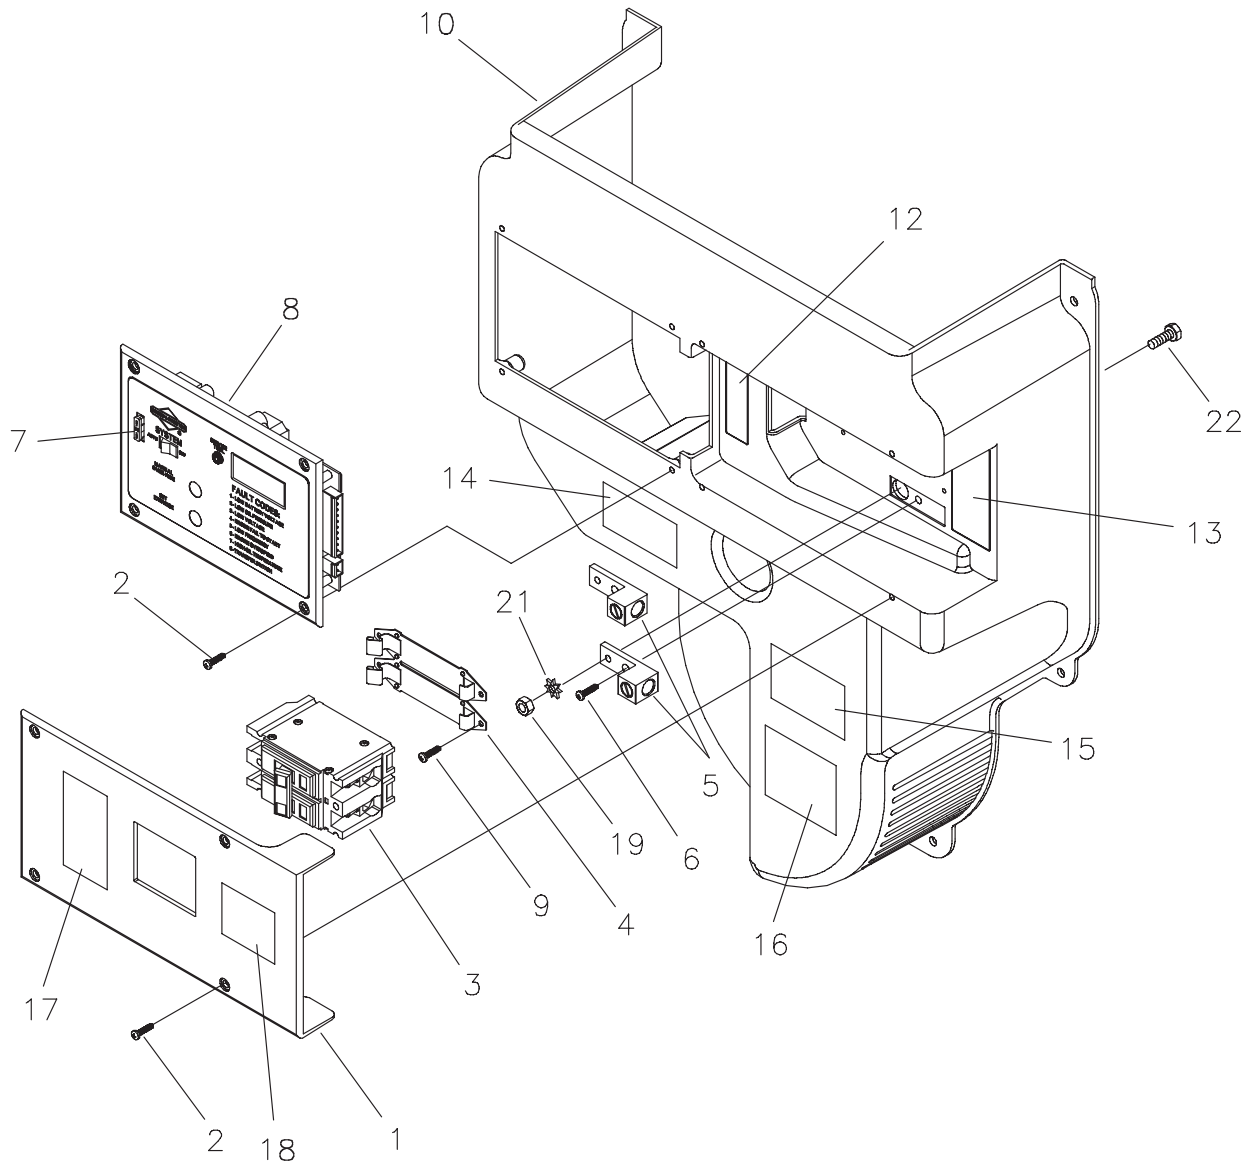

* - Items without part numbers are common fasteners and are available at local hardware stores.

Exploded View & Illustrated Parts List - Control Panel

Item	Part #	Description
1	198911GS	ASSY, Cover, Circuit Breaker w/ Decals
2	*	SCREW, 10 x 0.62, Plastite
3	198313GS	BREAKER, Circuit 70A, 2P
4	192770GS	BRACKET, Mounting Breaker
5	199011GS	LUG, Ground Connect
6	191991GS	BOLT, 1/4-10 x 1, Plastite
7	198573GS	FUSE, Auto Type 15 Amp
8	196655GS	ASSY, Control Panel
9	197492GS	SCREW, PT, M4 - 1.79 x 16.0
10	198910GS	ASSY, Duct, Engine Air w/ Decals
12	198549GS	DECAL, Terminal Block
13	198550GS	DECAL, Ground, Neutral
14	205393GS	DECAL, Warning, Outdoor Install
15	193297GS	DECAL, Caution, Standby
16	205392GS	DECAL, Warning, Auto Start