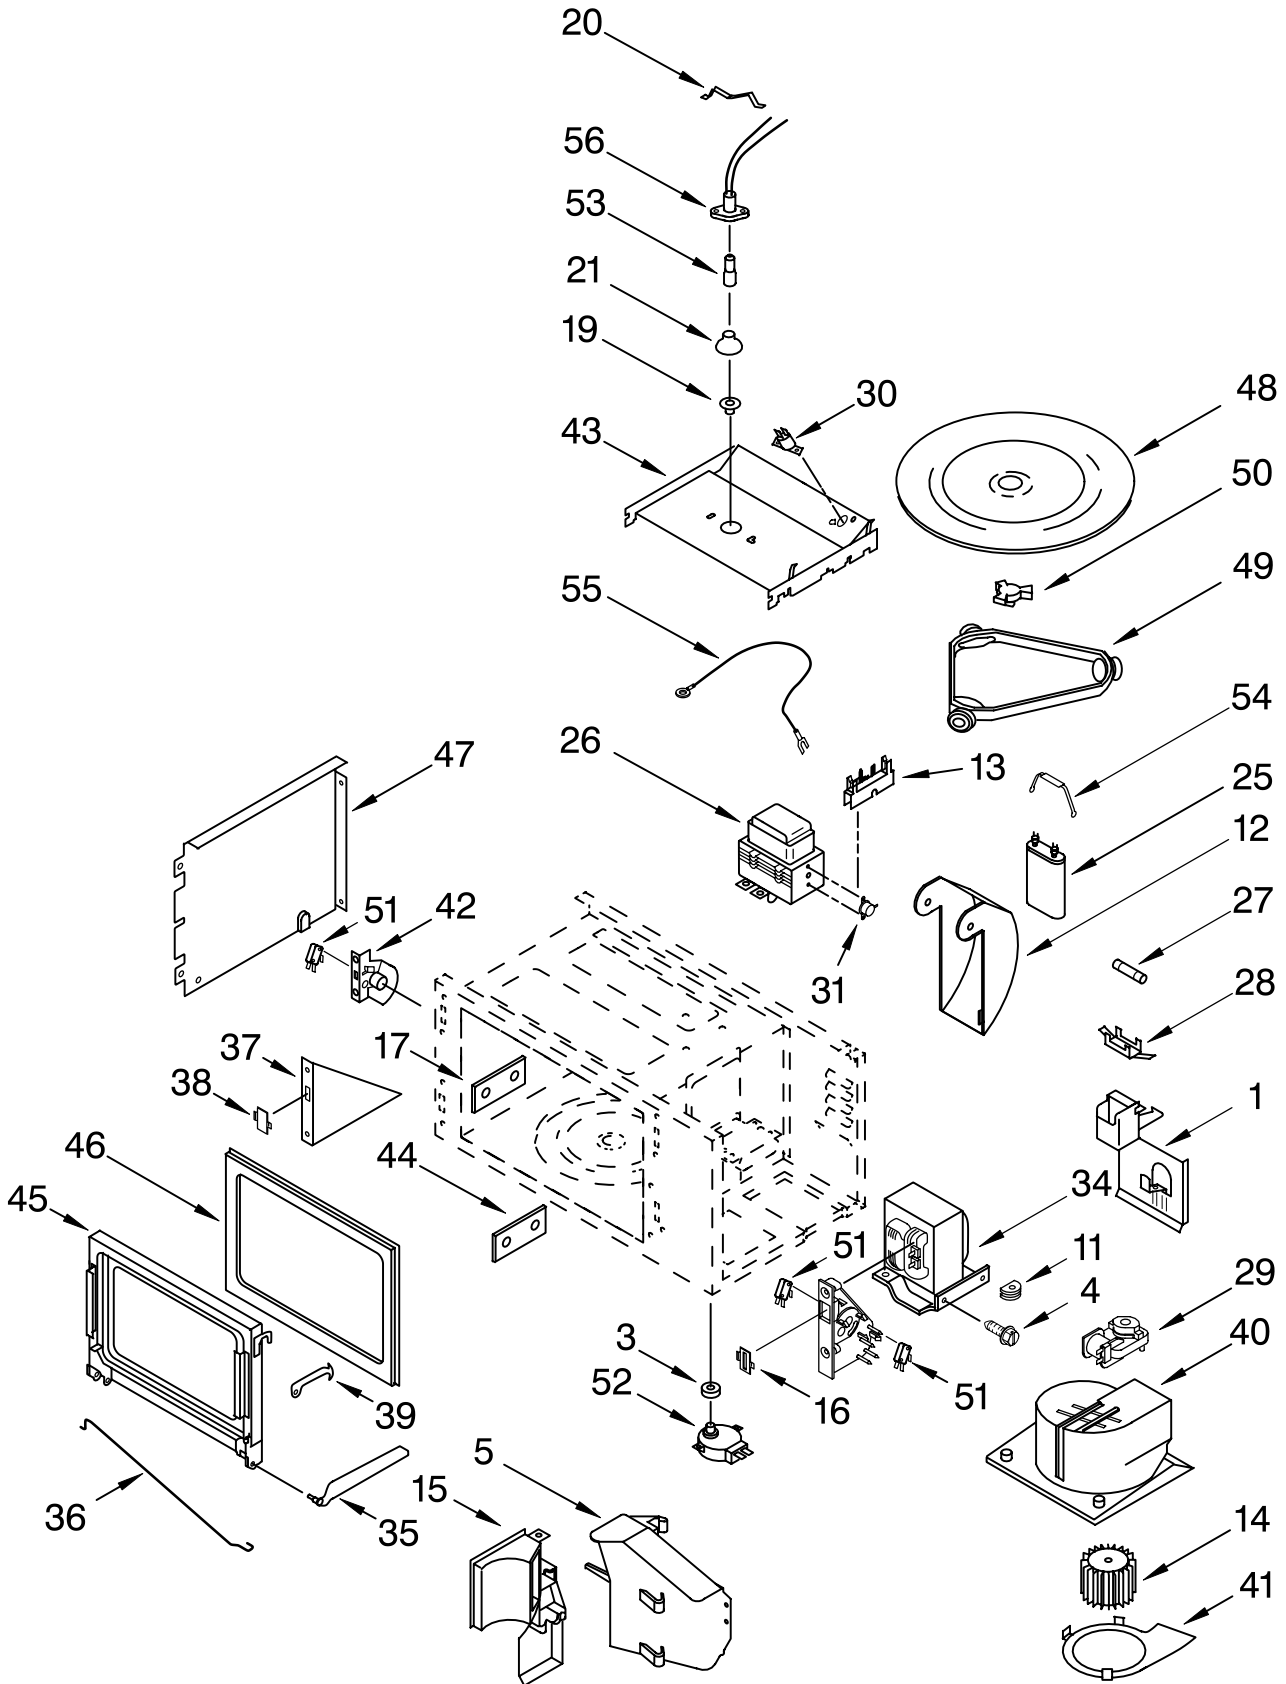

CABINET AND STIRRER PARTS

For Models: GMC275PRB01, GMC275PRQ01, GMC275PRT01, GMC275PRS01
(Black) (White) (Biscuit) (S.Steel)

FOR ORDERING INFORMATION REFER TO PARTS PRICE LIST

CABINET AND STIRRER PARTS

For Models: GMC275PRB01, GMC275PRQ01, GMC275PRT01, GMC275PRS01
(Black) (White) (Biscuit) (S.Steel)

Illus. No.	Part No.	DESCRIPTION	Illus. No.	Part No.	DESCRIPTION	Illus. No.	Part No.	DESCRIPTION
1	4375299	Bracket, Capacitor	27	4375321	Fuse	42		Holder, Switch
3	4375037	Rubber Ring	28	4375231	Block, Fuse		4375335	Left
4	4375038	Screw	29	4375278	Motor, Blower		4375336	Right
5	4375314	Air Duct, Magnetron	30	4375279	Thermostat	43	4375337	Isolation Plate
11	4375315	Damper	31	4375079	Thermostat	44	4375338	Cover Plate
12	4375260	Duct, Inlet	34	4375286	Transformer	45	4375339	Plate, Door
13	4375316	Insulation, Switch	35		Hinge, Door	46	4375340	Inner Frame
14	4375322	Fan Wheel		4375323	Left	47		Side Plate
15	4375317	Duct, Air		4375324	Right		4375341	Right
16	4375264	Block, Slide	36	4451008	Torsion Spring		4375342	Left
17	4375248	Cover Plate, Upper	37		Bracket, Hinge	48	4455915	Turntable
19	4375318	Lens, Lamp		4375327	Left	49	4375344	Ring Assembly
20	4375319	Spring		4375328	Right	50	4375345	Shaft
21	4375320	Reflector	38	4375329	Inlet	51	4375346	Switch
25	4375020	Capacitor	39	4375331	Door Strap	52	4375347	Motor, Turntable
26	4375072	Magnetron	40	4375333	Fan Cap	53	4375348	Lamp
			41	4375334	Fan Cap Bottom	54	4375349	Rectifier
						55	4375350	Cable
						56	4375351	Holder, Lamp

FOR ORDERING INFORMATION REFER TO PARTS PRICE LIST