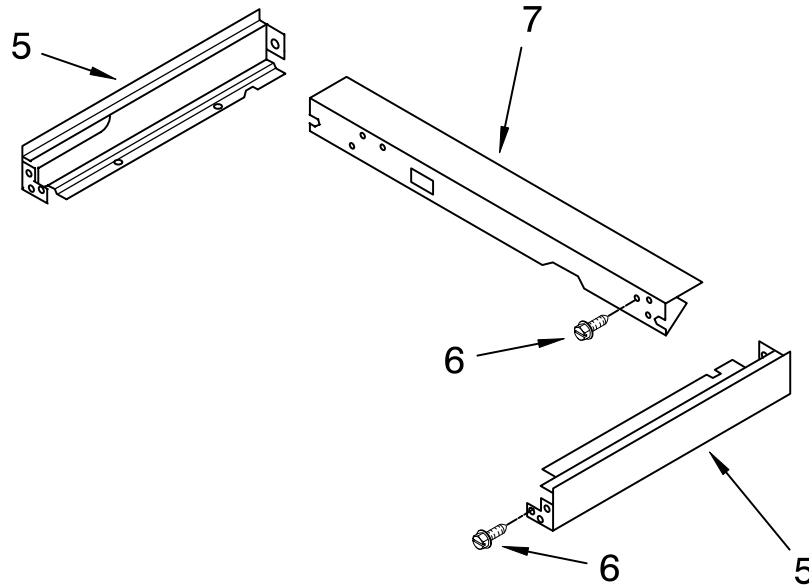

MICROWAVE COMPARTMENT PARTS

For Models: GMC275PRB01, GMC275PRQ01, GMC275PRT01, GMC275PRS01
(Black) (White) (Biscuit) (S.Steel)

<u>Illus. No.</u>	<u>Part No.</u>	<u>DESCRIPTION</u>
5	4452551	Support Rails Right Side
	4452552	Support Rails Left Side
6	4449809	Screw
7	4452547	Rear Channel

FOR ORDERING INFORMATION REFER TO PARTS PRICE LIST