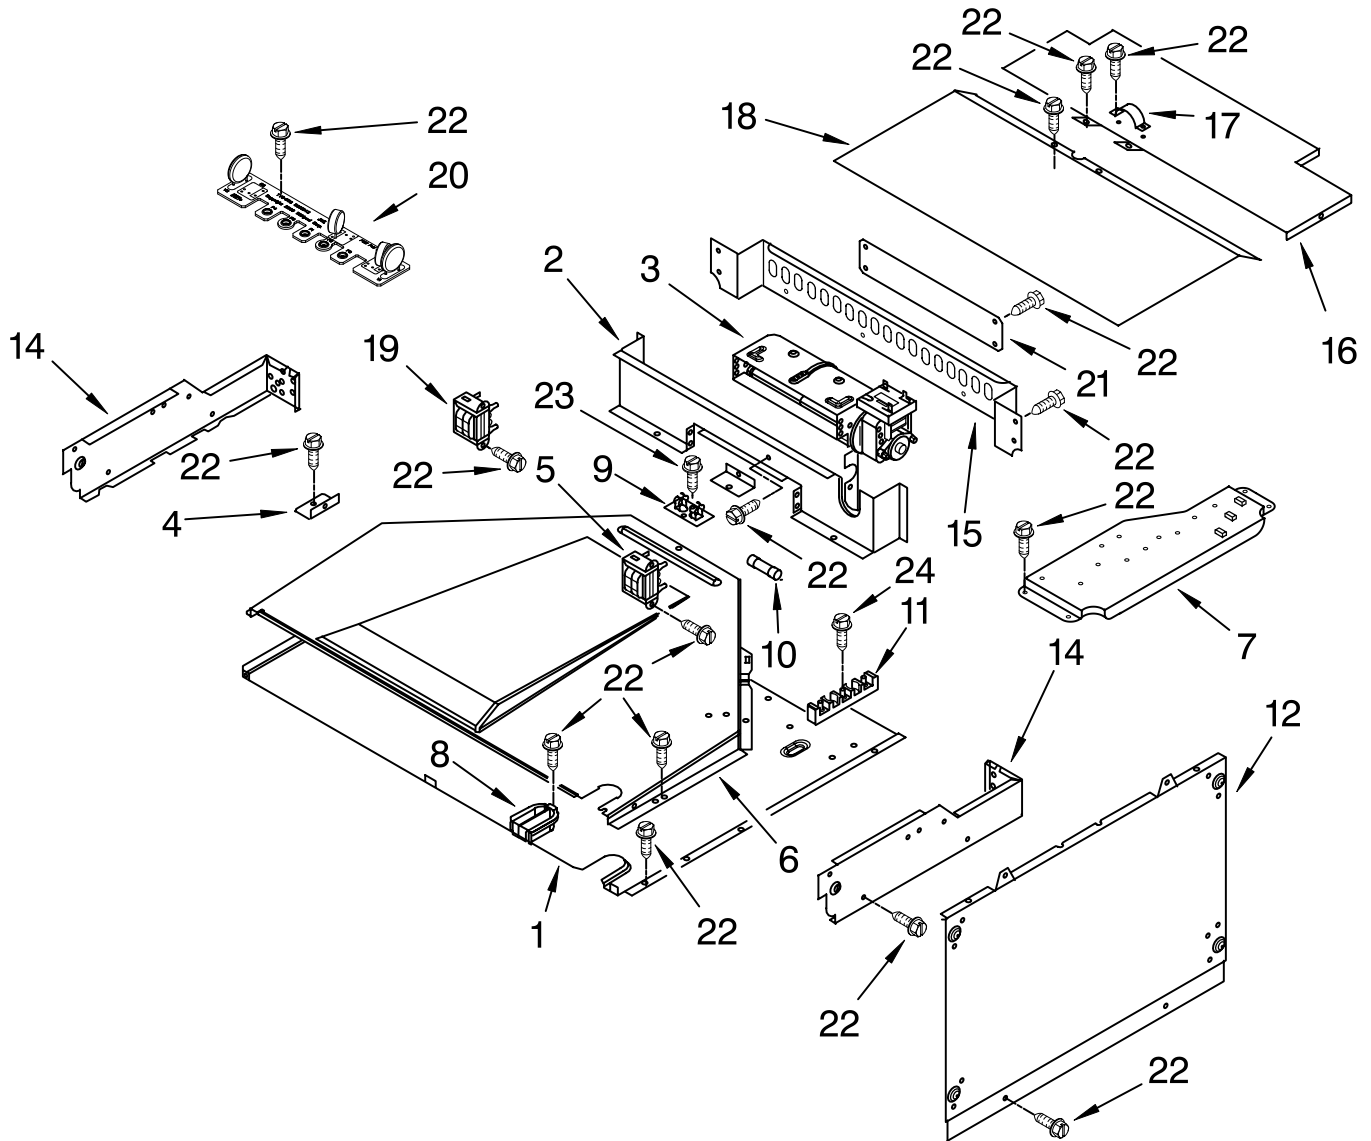

TOP VENTING PARTS

For Models: GMC275PRB01, GMC275PRQ01, GMC275PRT01, GMC275PRS01
(Black) (White) (Biscuit) (S.Steel)

Illus. No.	Part No.	DESCRIPTION	Illus. No.	Part No.	DESCRIPTION	Illus. No.	Part No.	DESCRIPTION
1	4450377	Cover, Top	10	4454976	Fuse	17	4448664	Clamp
2	4448935	Baffle, Blower	11	4449868	Block, Terminal	18	4452366	Cover, Top Vent
3	4450920	Blower	12	4452559	Side, Combo	19	8300642	Transformer, Control
4	4450027	Bracket, Duct	14	4451597	Side, Control Top Right	20	8302143	Suppressor
5	6610122	Transformer, (Lights)	14	4451598	Side, Control Top Left	21	4452247	Plate, Cover
6	8303844	Exhaust Duct	15	4452244	Back, Control	22	4449809	Screw
7	4451789	Plate, Mounting	16	4450550	Cover, Top Rear	23	4449154	Screw
8	4449964	Grommet				24	3400080	Screw
9	4454949	Holder, Fuse						

FOR ORDERING INFORMATION REFER TO PARTS PRICE LIST