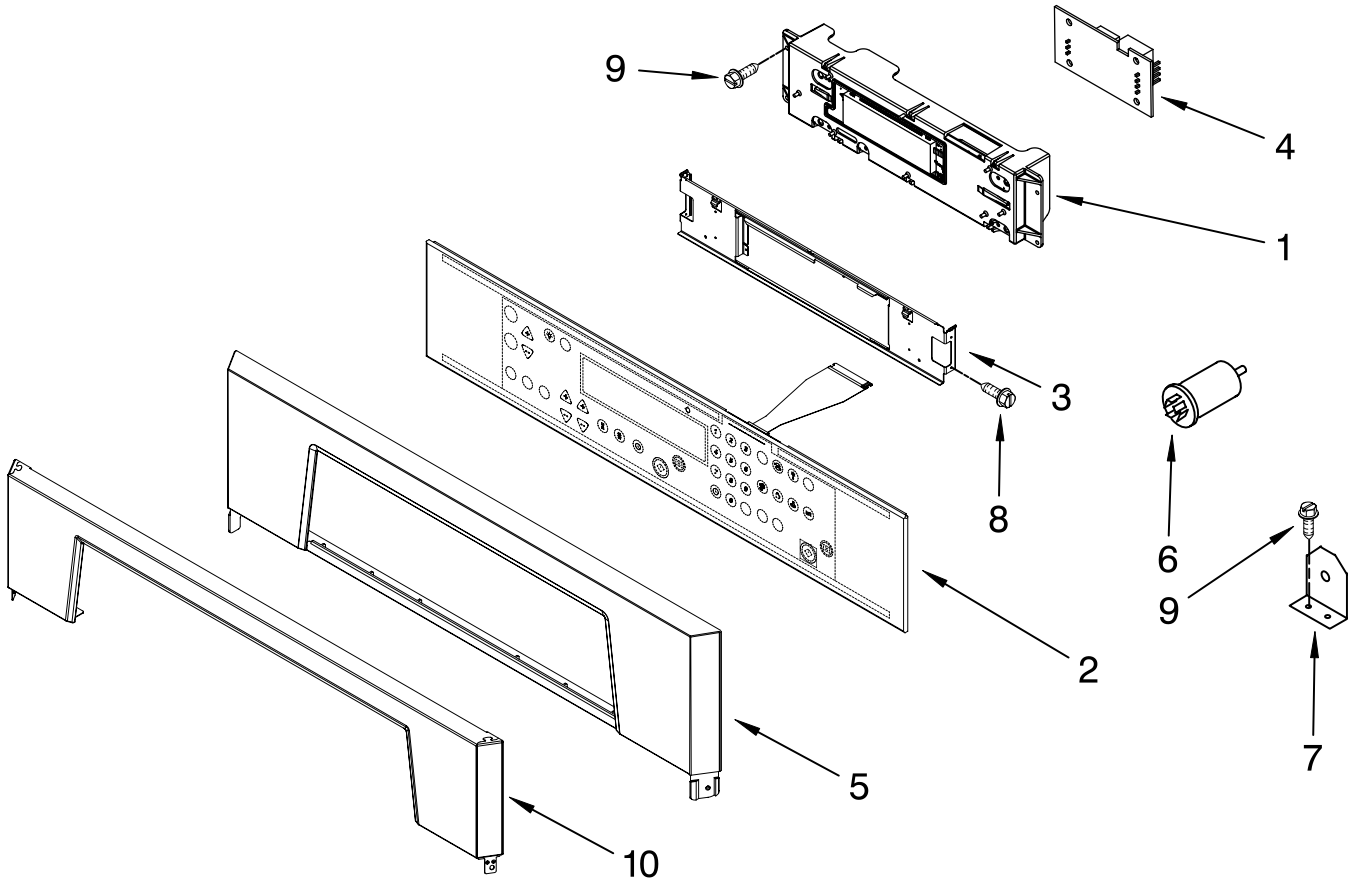

CONTROL PANEL PARTS

For Models: GMC275PRB01, GMC275PRQ01, GMC275PRT01, GMC275PRS01
(Black) (White) (Biscuit) (S.Steel)

Illus. No.	Part No.	DESCRIPTION
1	8303819	Assy, Control
2	8303948	Assy, Switch
	8303948	Black & Steel Mdl
	8303949	White Model
	8303950	Biscuit Model
3	8304162	Control, Bracket
4	8301848	Board, Mtrzd Latch
5	8301848	Control Panel
	8302844	Black Model
	8302845	White Model
	8302846	Biscuit Model
6	4451592	Filter
7	4451632	Bracket, Filter
8	4449745	Screw
9	4449809	Screw
10	8302878	Trim-Panel (Use on S.Steel model only)

FOR ORDERING INFORMATION REFER TO PARTS PRICE LIST