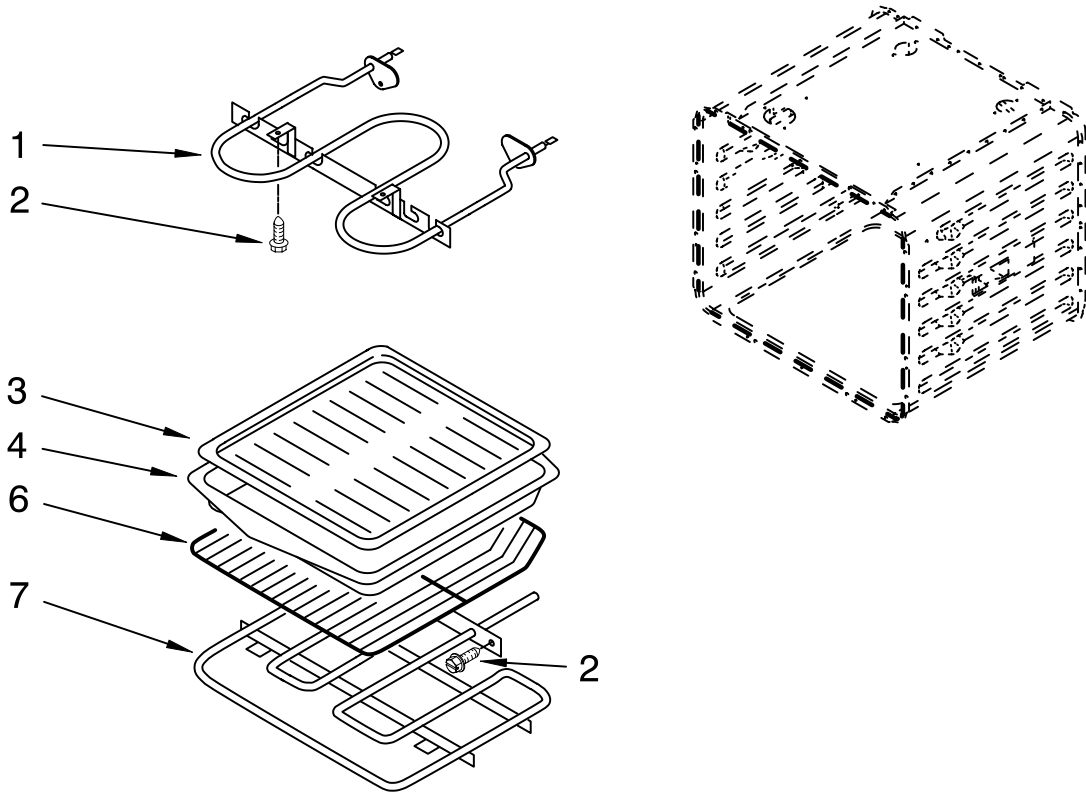

INTERNAL OVEN PARTS

For Models: GMC275PRB01, GMC275PRQ01, GMC275PRT01, GMC275PRS01
(Black) (White) (Biscuit) (S.Steel)

Illus. No.	Part No.	DESCRIPTION
1	4456103	Element, Broil
2	4449154	Screw
3	4457277	Grill, Broiler
4	4457276	Pan, Broiler
6	4448715	Rack, Oven
7	4452153	Element, Bake

FOR ORDERING INFORMATION REFER TO PARTS PRICE LIST