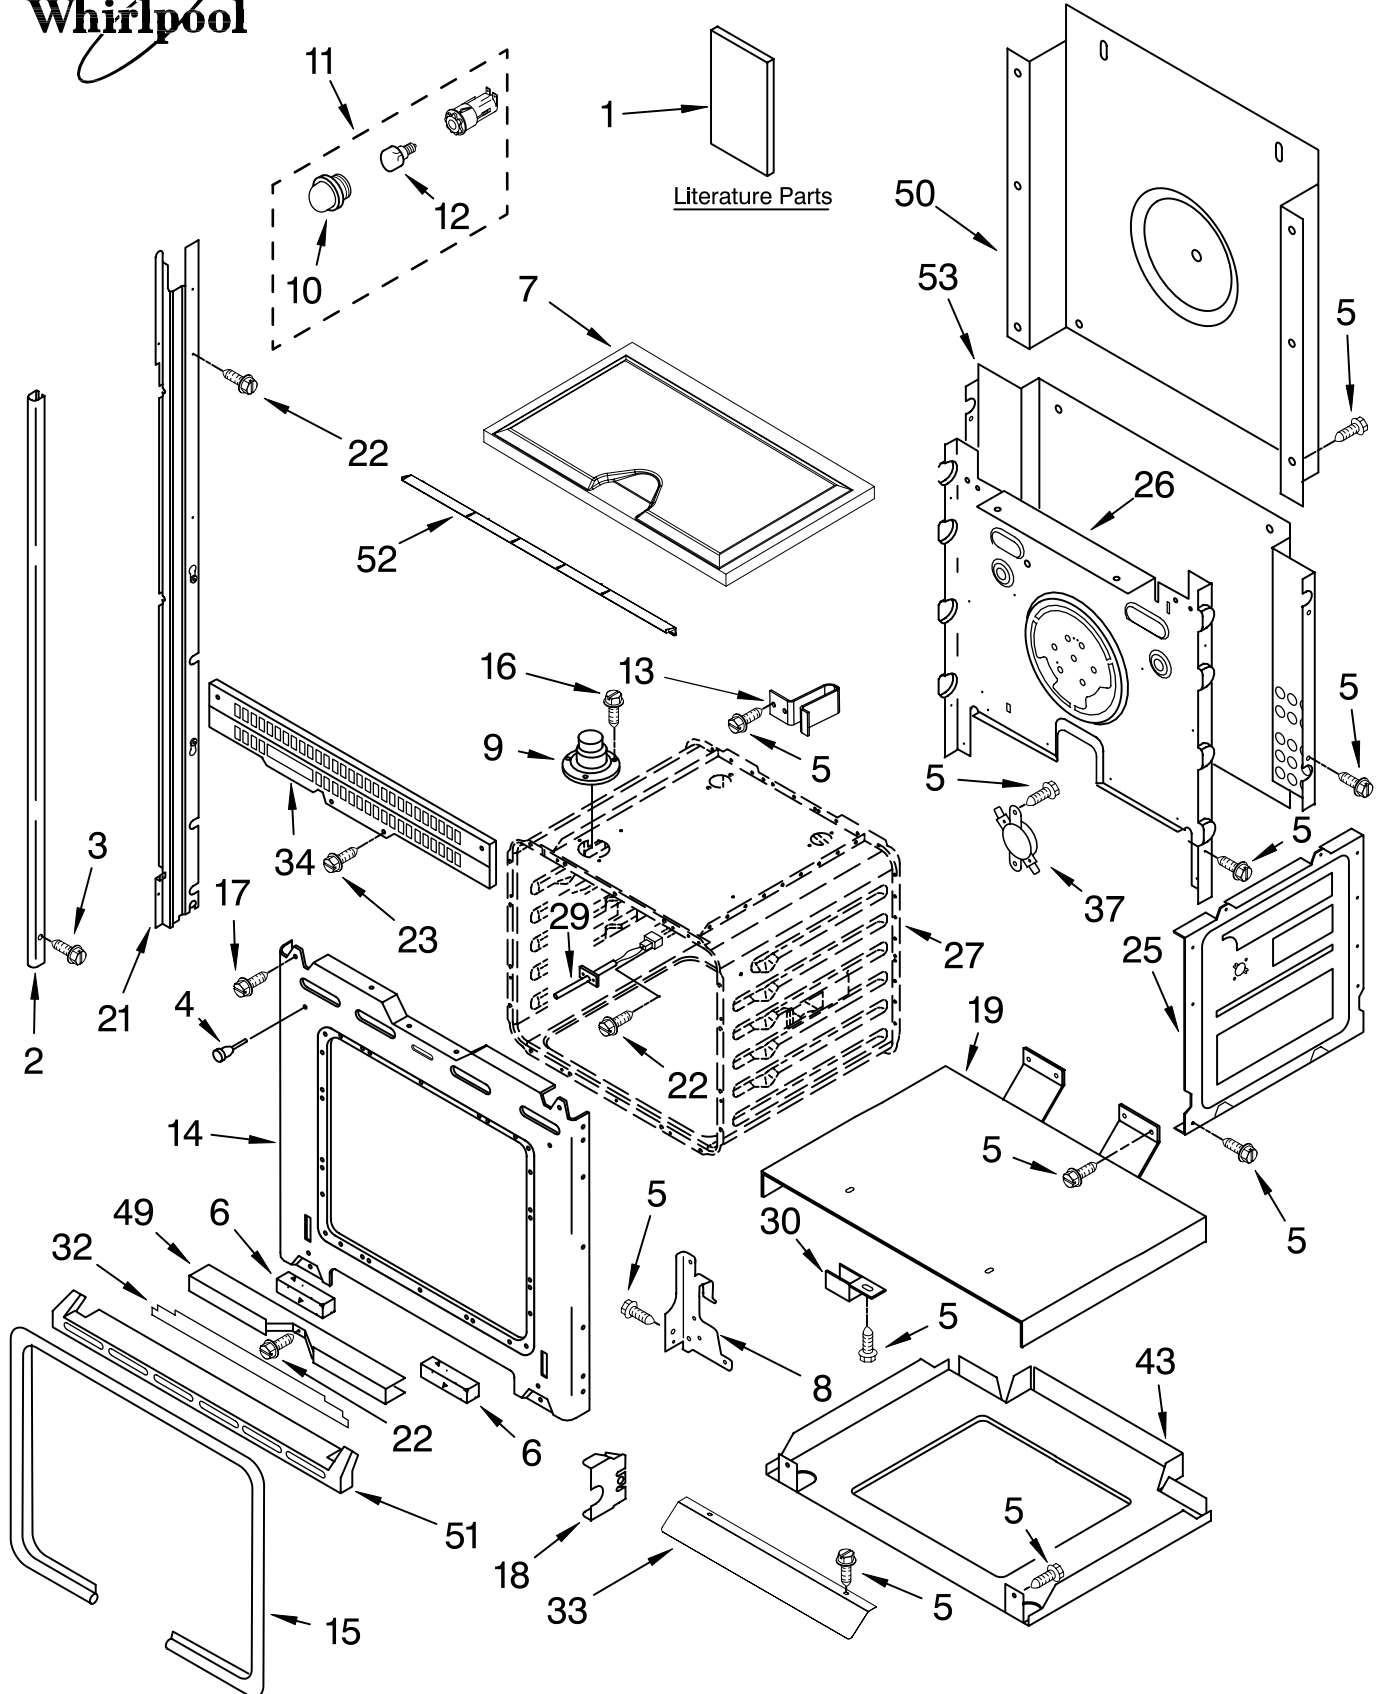

# OVEN PARTS

For Models: GMC275PRB01, GMC275PRQ01, GMC275PRT01, GMC275PRS01  
(Black) (White) (Biscuit) (S.Steel)

27" BUILT-IN ELECTRIC  
COMBO  
SENSOR/SC  
(GOLD LINE)

FOR ORDERING INFORMATION REFER TO PARTS PRICE LIST

# OVEN PARTS

For Models: GMC275PRB01, GMC275PRQ01, GMC275PRT01, GMC275PRS01  
 (Black) (White) (Biscuit) (S.Steel)

Illus. No.	Part No.	DESCRIPTION	Illus. No.	Part No.	DESCRIPTION	Illus. No.	Part No.	DESCRIPTION
1		Literature Parts	5	4449809	Screw	30	4449845	Bracket, Support
		Installation	6	4452490	Spacer, Foam	32	8300154	Insulation, Bottom Vent
		Instructions	7	4455864	Top Chassis	33	9760676	Deflector, Vent
	8303655	English	8		Hinge Receiver	34	4451666	Vent, Center
	8303780	French		4455605	Left Hand	37	9759243	Thermostat (TOD) (Temp.) SPST
		Use & Care Guide (Oven)		4455606	Right Hand	43	4455529	Base, Chassis
	8304077	English	9	4452158	Tube, Vent	49	4448933	Retainer, Gasket
	8304081	French	10	4452165	Lens, Light	50	4451747	Cover, Back
		Use & Care Guide (Microwave)	11	4452368	Oven Light Assy	51		Trim, Bottom
	8304078	English	12	4452166	Bulb, Light		8302937	Black Model
	8304082	French	13	8300791	Bracket, Combo		8302938	White Model
	8304173	Tech Sheet	14	4455611	Frame, Front		8302939	Biscuit Model
	3191638	Safer Cooking Tips	15	4455381	Gasket, Door		8302940	S.Steel
	9759133	Safer Cooking Tips	16	3196176	Screw	52	8303503	Vent, Control
2		Trim, Side	17	4449040	Screw	53	4451755	Chassis, Back
	8302927	RH Black	18	4452152	Bracket, Mounting			
	8302929	RH White	19	4451477	Support, Insulation			
	8302931	RH Biscuit	21		Rail, Side			
	8303217	RH S.Steel		8303117	Right Side			
	8302928	LH Black		8303118	Left Side			
	8302930	LH White	22	4449154	Screw			
	8302932	LH Biscuit	23	4450038	Screw			
	8303218	LH S.Steel	25	4455641	Side, Chassis (R.H. & L.H.)			
3	8281236	Screw	26	4452233	Back, Chassis			
4	4448520	Bumper, Door	27		Liner, Oven (Not serviceable)			
			29	4455636	Sensor			