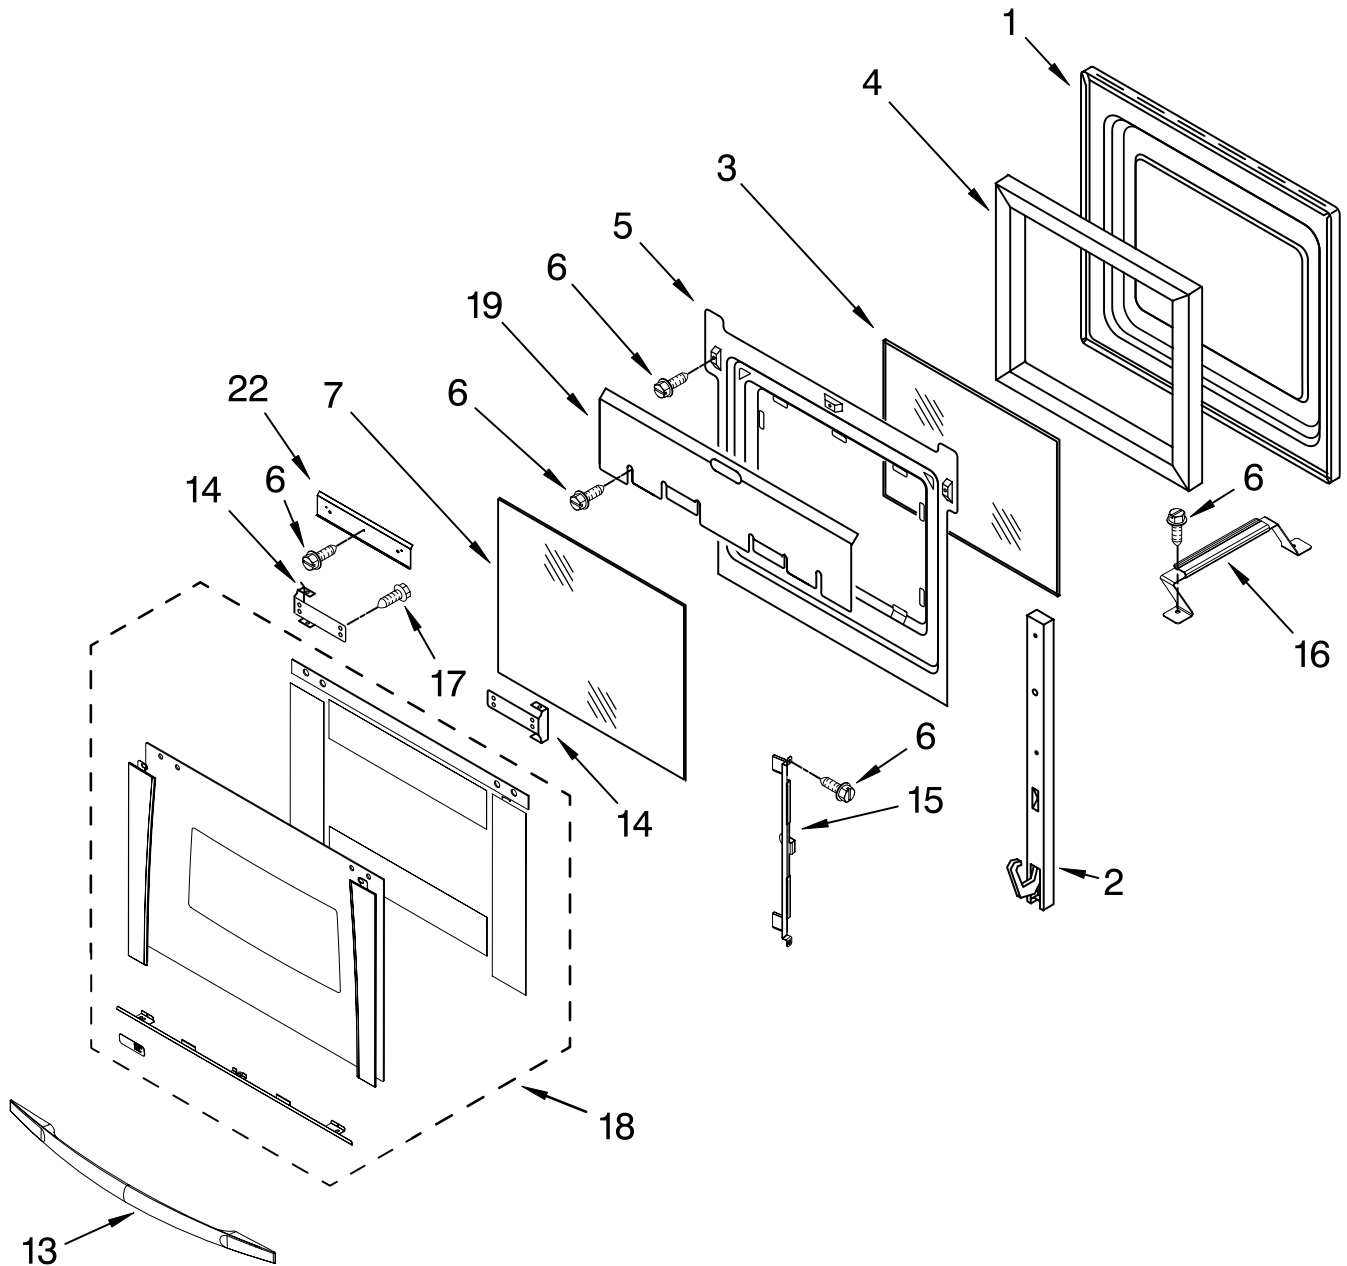

OVEN DOOR PARTS

For Models: GMC275PRB01, GMC275PRQ01, GMC275PRT01, GMC275PRS01
(Black) (White) (Biscuit) (S.Steel)

Illus. No.	Part No.	DESCRIPTION
1	8303699	Door Liner
2	9760575	Hinge, Door R.Hand (Clear)
	9760576	L.Hand (Clear)
3	4449253	Glass, Inner
4	4451721	Insulation, Door
5	4457131	Retainer, Glass
6	4449809	Screw
7	9759224	Glass, Inner

Illus. No.	Part No.	DESCRIPTION
13		Door Handle
	8302810	Black Model
	8302811	White Model
	8302812	Biscuit Model
	8303163	S.Steel
14	8303166	Bracket,Handle
15	9759229	Bracket(2nd Glass)
16	9759230	Bracket(3rd Glass)

Illus. No.	Part No.	DESCRIPTION
17	3400832	Screw
18		Assy.,Door Glass
	8303299	Black Model
	8303305	White Model
	8303309	Biscuit Model
	8303287	S.Steel Model
19	4457102	Shield, Heat
22	4457113	Shield, Heat (Btm)

FOR ORDERING INFORMATION REFER TO PARTS PRICE LIST