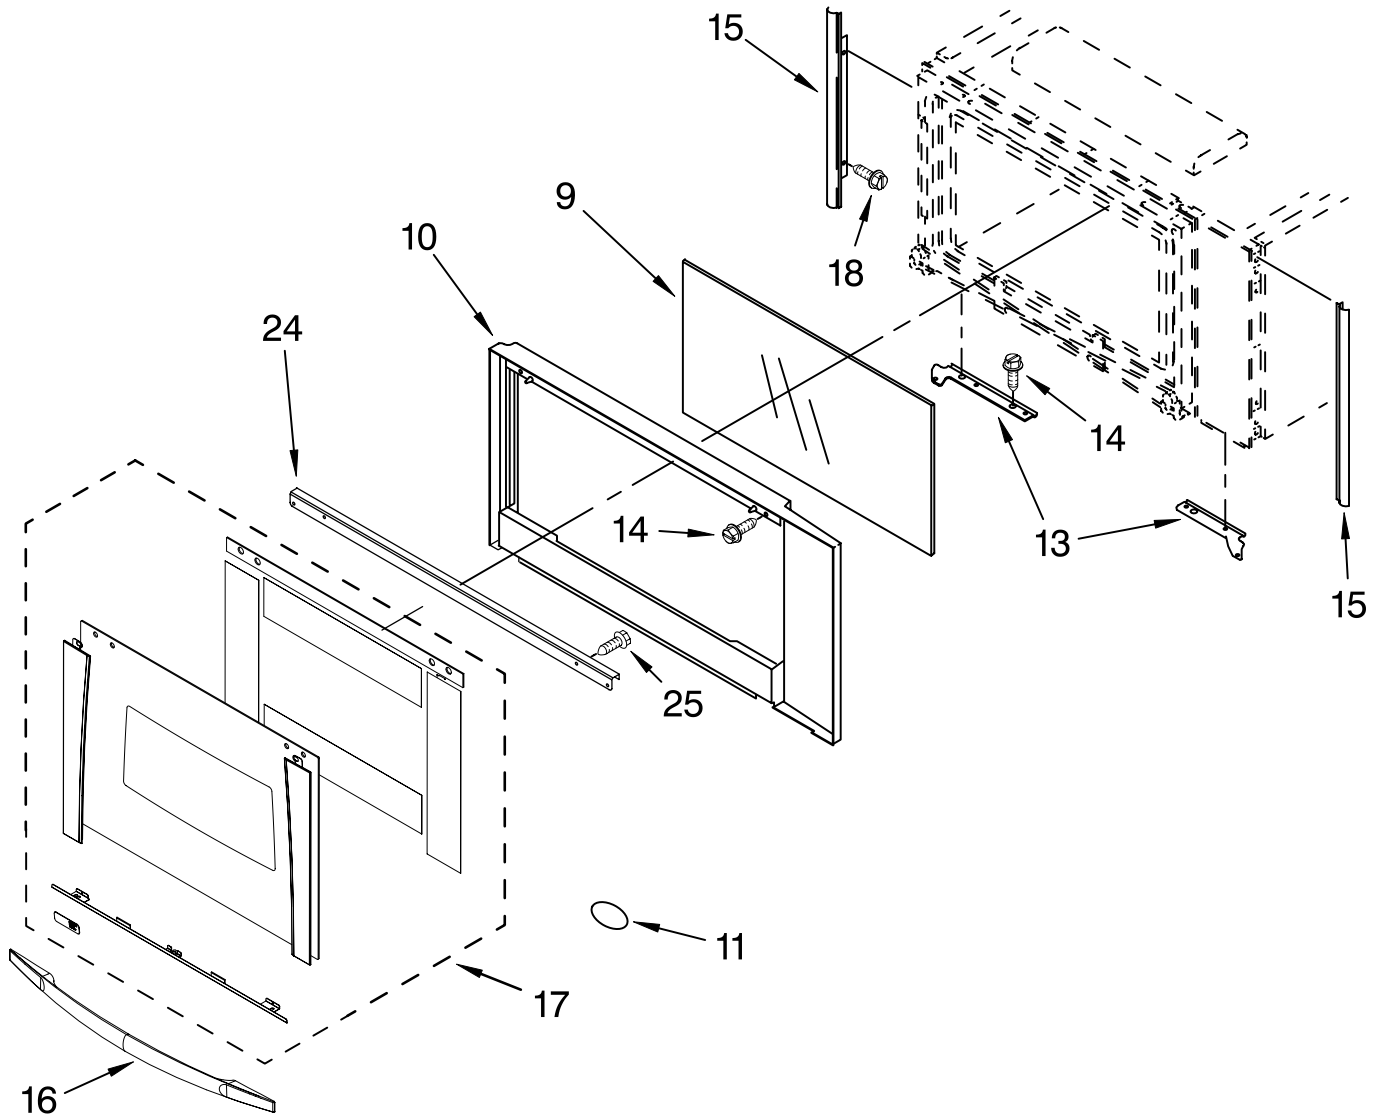

MICROWAVE DOOR PARTS

For Models: GMC275PRB01, GMC275PRQ01, GMC275PRT01, GMC275PRS01
(Black) (White) (Biscuit) (S.Steel)

Illus. No.	Part No.	DESCRIPTION
9	4450834	Glass, Middle
10	8303555	Frame, Door
11	8303810	Nameplate
13	4449141	Bracket, Mounting Right Side
	4449142	Left Side
14	4449809	Screw
15	4449083	Filler, Side

Illus. No.	Part No.	DESCRIPTION
16		Handle, Door
	8302810	Black Model
	8302811	White Model
	8302812	Biscuit Model
	8303163	S.Steel Model
17		Glass, Outer
	8303262	Black Model
	8303270	White Model
	8303246	Black Stainless
	8303276	Biscuit Model

Illus. No.	Part No.	DESCRIPTION
18	4449809	Screw
24	8303168	Bracket, Handle
25	4451040	Screw

FOR ORDERING INFORMATION REFER TO PARTS PRICE LIST