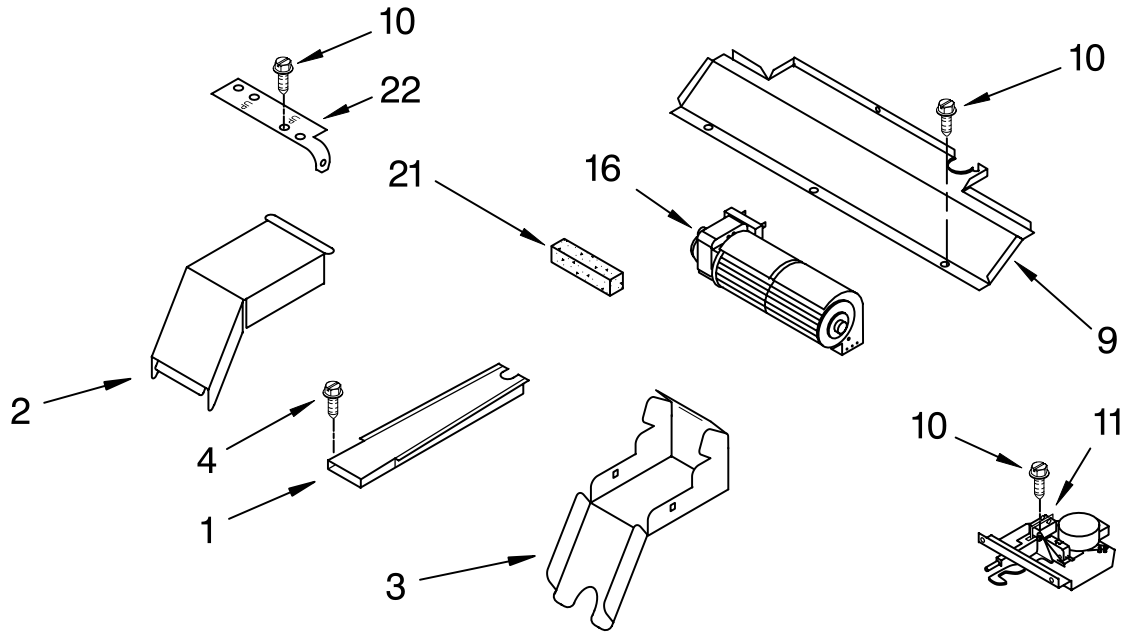

LATCH PARTS

For Models: GMC275PRB01, GMC275PRQ01, GMC275PRT01, GMC275PRS01
(Black) (White) (Biscuit) (S.Steel)

Illus. No.	Part No.	DESCRIPTION
1	4451759	Vent, Exhaust
2	4455178	Elbow Vent-Top
3	4455177	Elbow Vent-Bottom
4	4449040	Screw
9	4450407	Baffle, Rear
10	4449809	Screw
11	9759525	Latch, Motorized
16	4452003	Blower
21	4451758	Seal, Foam
22	4455191	Plate, Blower

IMPORTANT PRODUCT SAFETY INFORMATION

ADVISE CONSUMERS OF AN ELECTROCUTION HAZARD WITH DO-IT-YOURSELF REPAIRS OF MICROWAVE OVENS.

The U.S. Consumer Product Safety Commission warns against do-it-yourself repairs of microwave ovens. Microwave ovens use high voltage which makes it particularly hazardous for consumers to remove the cover and touch electrical parts.

STRONGLY RECOMMEND THAT CONSUMERS HAVE PROFESSIONALS REPAIR MICROWAVE OVENS.

FOR ORDERING INFORMATION REFER TO PARTS PRICE LIST