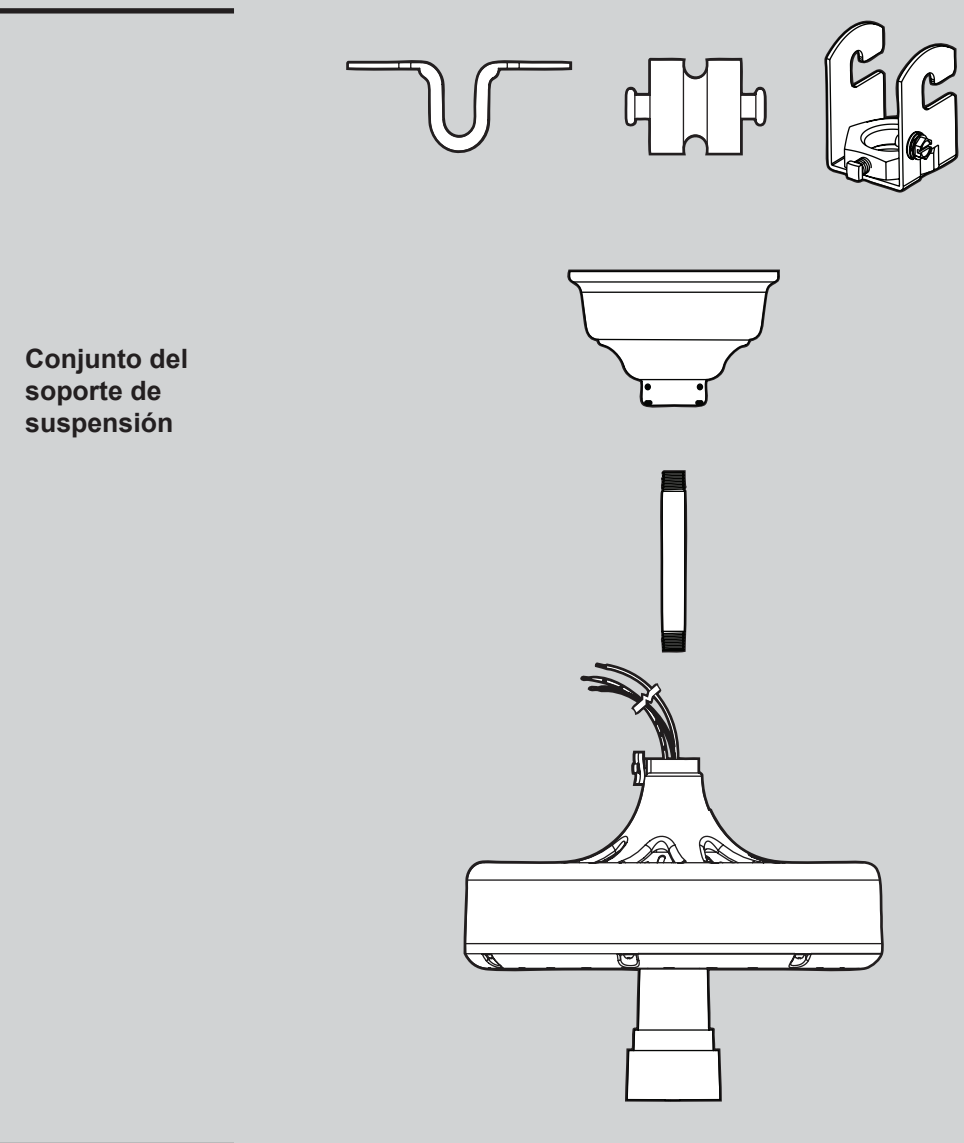

**REFER TO THE INSTALLATION MANUAL FOR FULL ASSEMBLY INSTRUCTIONS.**

Parts List	Model #	23852A	23855A	23856A
	Asm. Dwg. #	95388-01	95388-02	95388-03
	Finish	Chestnut Brown	Black	White
Item Name	Qty	Part #	Part #	Part #
Canopy Assembly	1	73393-01	73393-01	73393-01
Hardware Kit	1	86195-01-000	86195-02-000	86195-03-000
Setscrew				
Screw, Blade Iron Armature				
Mounting Bracket				
Rubber Bushing and Pin				
Blade Grommet				
Blade Assembly Screw				
Screw, Lag				
Wire Connector				
Pull Chain				
U-Bracket				
Switch Housing Cover	1	63351-01	63351-01	63351-01
Blade Iron Set	1	92523-05	92523-05	92523-05
Blade Set	1	73922-08	73922-08	73922-09
Oil Tube	1	07561-01	07561-01	07561-01
Balancing Kit	1	65666-01	65666-01	65666-01
Hanger Pipe	1	73523-04	73523-04	73523-04

## Materiales

(no dibujados a escala)

## Piezas del ventilador

(no dibujadas a escala)