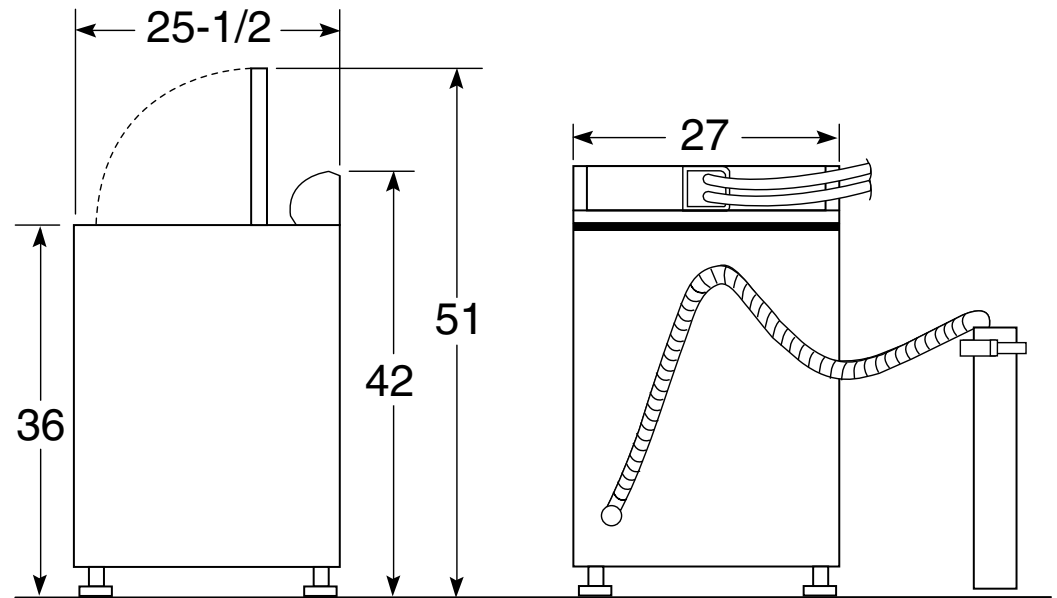

WBSR3140G

GE® 3.2 Cu. Ft. Super Plus Capacity Washer

Dimensions and Installation Information (in inches)

Circuit Requirements: An individual, properly-grounded branch circuit, with a three-prong grounding-type receptacle, protected by a 15 or 20 amp circuit breaker or a time-delay fuse, is required.

Electrical Rating: 115V, 60Hz, 10A

Note: Washer wall outlet must be located within 36" of service code entry. Wall outlet must not be located behind dryer.

Installation Information: Before installing, consult installation instructions packed with product for current dimensional data.