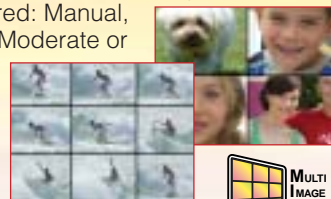

Multi-image Screen

Divide your screen into four, nine or sixteen pictures with the Image Capture function. You can choose the speed at which the images are captured: Manual, Slow, Moderate or Fast.