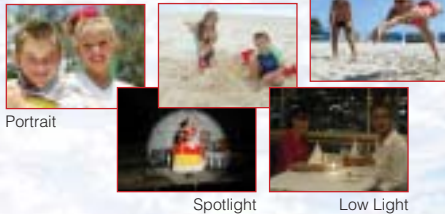

Program Auto Exposure

While the Easy Recording mode is fine for most shooting situations, the camcorder also includes additional pre-programmed auto exposure modes (Auto, Sports, Portrait, Spotlight, Sand & Snow and Low Light mode), each carefully designed to give you the best possible image results under special shooting conditions.