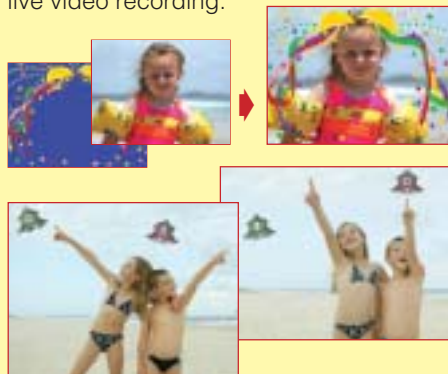

ZR90 and ZR85 only

SD Memory Card and MultiMediaCard

The ZR90 and ZR85 expand video possibilities with a built-in slot for an SD (Secure Digital) Memory Card or a MultiMediaCard, in addition to a MiniDV cassette. Easily transfer images to your PC directly from the camcorder using USB and IEEE1394. Produce effects not possible with just a cassette using the Card Mix Effects. Choose one of the sample images provided on the supplied SD Memory Card (such as picture frames, backgrounds and animations) and combine it with the live video recording.