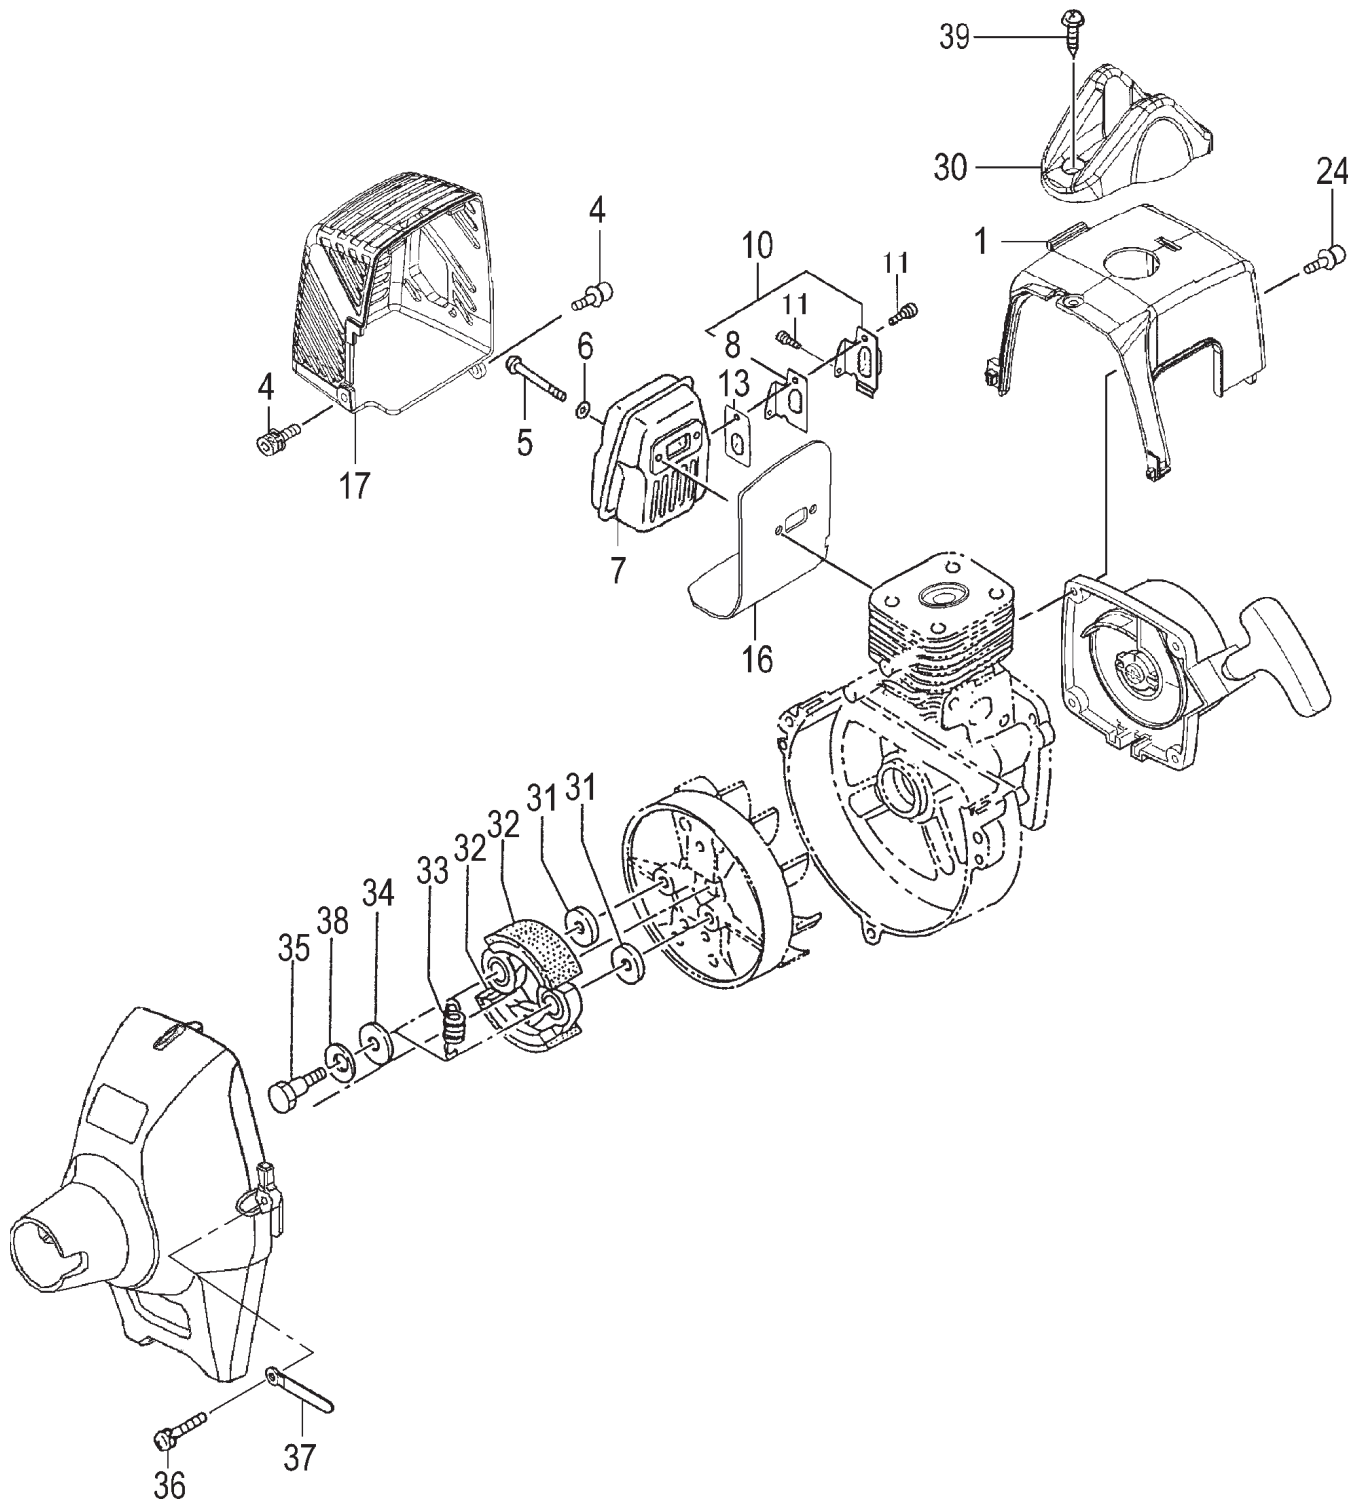

CYLINDER, PISTON, CRANKSHAFT, IGNITION • FIGURE 1

ITEM	PART NUMBER	DESCRIPTION	QTY	COMMENTS
1-1	1570168090	CAP, SPARK PLUG ASS'Y	1	
1-2	01802233200	PLUG, SPARK	1	
1-6	0010760090	CYLINDER SET	1	Includes gasket
1-7	99461050184	BOLT, HEX, 5X18, S	4	
1-9	0170735020	GASKET, CYLINDER	1	
1-11	04101601200	RING, PISTON	2	
1-12	0300750090	PISTON SET	1	Includes rings and circlips
1-13	03901620200	CIRCLIP, PISTON PIN	2	
1-14	0370704520	PIN, PISTON	1	
1-16	0460735082	CRANKSHAFT	1	
1-17	99962081225	BEARING, NEEDLE, F-810	1	
1-40	1780168080	CORD, STOP	1	
1-41	2740168080	CORD, EARTH	1	
1-43	1672101290	COIL, IGNITION	1	
1-46	99464040184	BOLT, HEX, 4X18WS	2	
1-47	1820186A201	WASHER, SPECIAL	2	
1-50	1672101290	COIL, IGNITION	1	

ITEM	PART NUMBER	DESCRIPTION	QTY	COMMENTS
3-80	4030702021	GASKET,INLET MANIFOLD	1	Includes gasket
3-81	4040702091	INSULATOR SET	1	
3-82	99464050254	BOLT,HEX HOLE,5X25WS	2	
3-83	5600712020	SWIVEL CAP	1	
3-85	4020656A200	GASKET	1	
3-86	8780662020	PLATE,THROTTLE WIRE	1	
3-88	61425137200	ADJUSTER,CABLE	1	
3-89	99101060013	NUT,6	1	
3-90	4020602K21	GASKET,CARBURETOR	1	
3-91	99967015000	O-RING,P15	1	
3-94	99011050602	SCREW,5X60	2	
3-95	99210050012	WASHER,S,5	2	
3-96	99201050011	WASHER,5	2	Includes gasket
3-98	4550307090	CARBURETOR SET	1	
3-100	5910735F20	TANK,FUEL,EVAPO	1	
3-101	9400735020	STAND	1	
3-109	6590430020	COLLAR,C	3	
3-110	53432710200	GROMMET,FUEL PIPE	1	
3-111	70003005062	PIPE,FUEL,3X5X62	1	
3-112	6750404280	FILTER,FUEL	1	
3-113	68000731201	CLIP 6.3	1	
3-114	2230162V900	PIPE,FUEL,ASS'Y	1	
3-115	99464050255	BOLT,HEX,5x25WS	1	
3-116	99463050204	BOLT,HEX 5X20	2	
3-117	5950300290	CAP,TANK (BLACK/RED)	1	