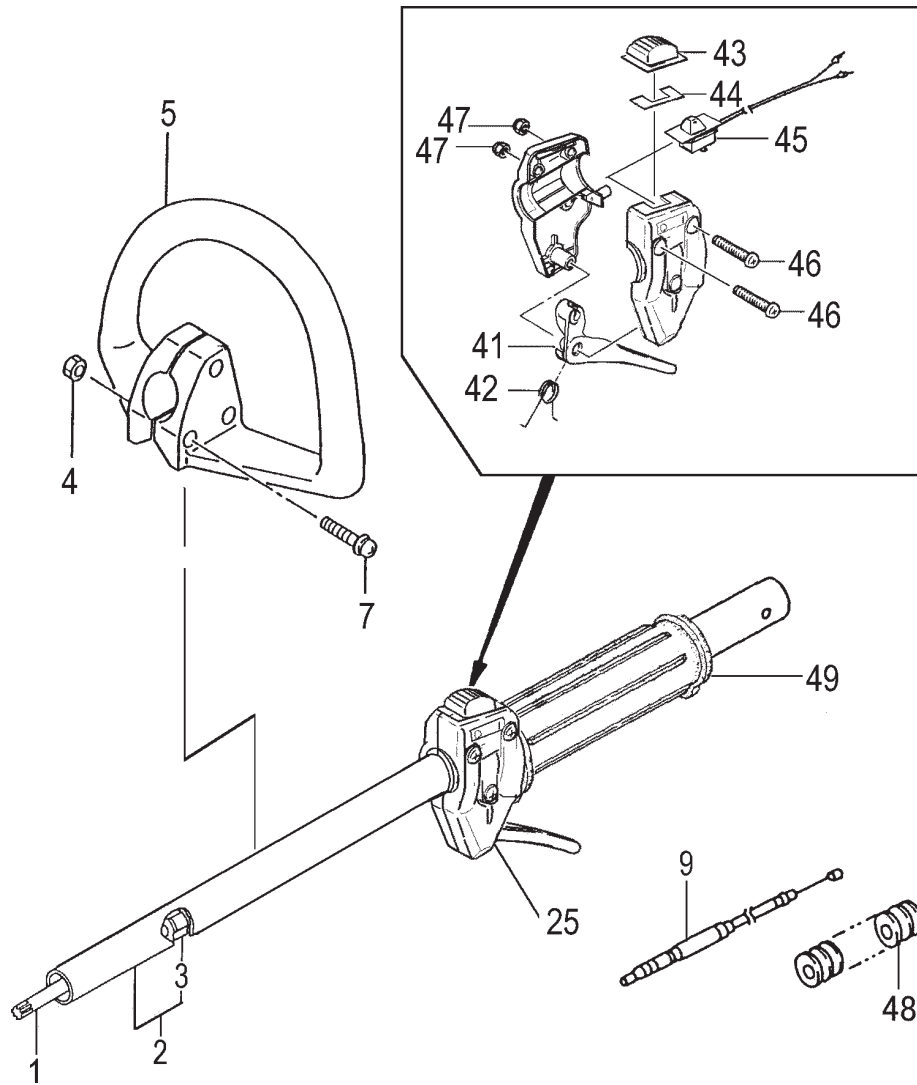

DRIVE SHAFT & FRONT HANDLE • FIGURE 9

ITEM	PART NUMBER	DESCRIPTION	QTY	COMMENTS
9-1	3433836020	SHAFT,DRIVE	1	
9-2	3413836081	PIPE,DRIVE SHAFT	1	
9-3	3473836090	BUSHING	5	
9-4	99101050041	NUT,5	3	
9-5	5003845120	HANDLE,FRONT	1	
9-7	99416050302	SCREW,5x30,WS	3	
9-9	8853823080	WIRE,THROTTLE	1	
9-25	8703845190	LEVER,THROTTLE ASSY	1	
9-41	8803845120	LEVER,THROTTLE	1	
9-42	8323845120	SPRING,RETURN	1	
9-43	1623845120	BUTTON,STOP	1	
9-44	9253845120	DECAL,STOP SWITCH	1	
9-45	1563845180	SWITCH,STOP	1	
9-46	99011050301	SCREW,5X30	3	
9-47	99101050011	NUT,5	3	
9-48	1640701701	TUBE,PROTECTION,7x170	1	
9-49	5093845321	GRIP,SHAFT	1