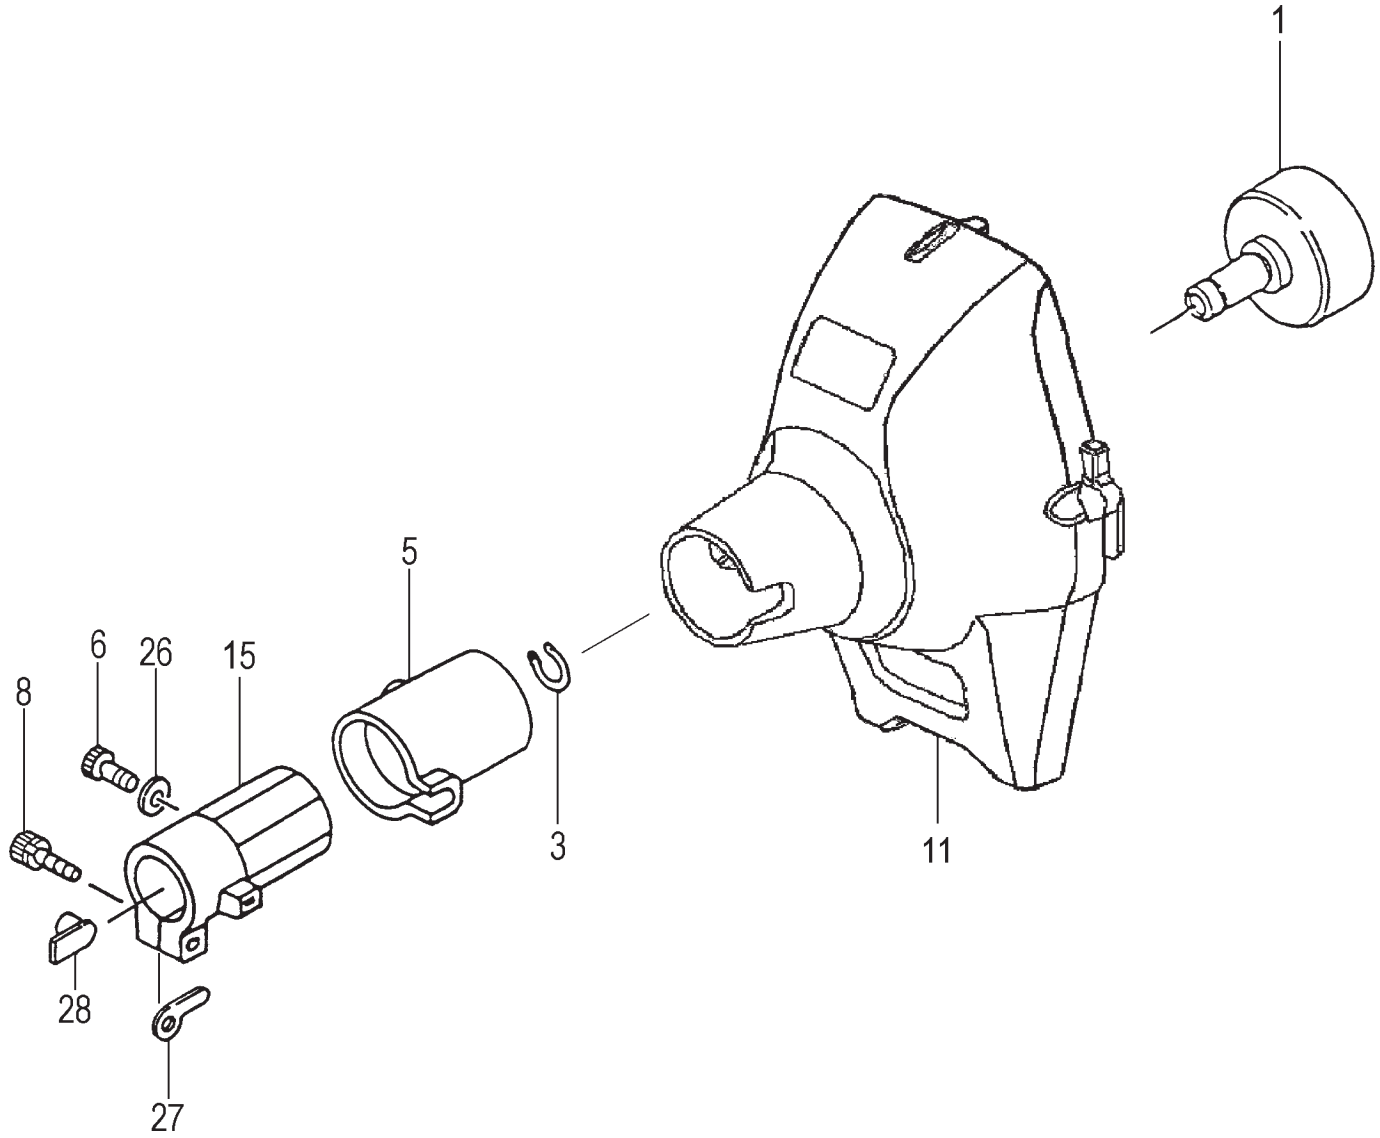

MUFFLER, CLUTCH & COVER • FIGURE 4

ITEM	PART NUMBER	DESCRIPTION	QTY	COMMENTS
4-1	0160750020	COVER,CYLINDER	1	
4-4	99463050164	BOLT,HEX,5X16,PS	2	
4-5	99051060653	BOLT,HEX,6x65	2	
4-6	99201060011	WASHER,6	2	
4-7	7060750080	MUFFLER	1	
4-8	7510725020	GASKET,MUFFLER	1	
4-10	7340725590	TAIL PIPE SET	1	
4-11	99436040081	SCREW,4X18WS	2	
4-13	7320725020	ARRESTER,SPARK	1	
4-16	1330750020	SHIELD,HEAT	1	
4-17	7380750020	COVER,MUFFLER	1	
4-24	99464040185	BOLT,HEX,4x18WS	2	
4-30	2570304520	PROTECTOR,SPARK PLUG	1	
4-31	35902103200	WASHER,CLUTCH,B	2	
4-32	29001620800	SHOE,CLUTCH	2	
4-33	3420630B200	SPRING,CLUTCH	1	
4-34	3480630A20	PLATE,CLUTCH	2	
4-35	3570075T200	BOLT,STEP	2	
4-36	99463050204	BOLT,HEX 5X20	3	
4-37	19805015800	CLAMP,CORD	1	
4-38	99205080030	WASHER,8	2	
4-39	99072045164	SCREW,TAPPING,4.5X16	1	

ITEM	PART NUMBER	DESCRIPTION	QTY	COMMENTS
5-0	7620304590	STARTER ASS'Y	1	
5-1	7720304580	BODY,STARTER	1	
5-2	7740304520	PULLEY,STARTER	1	
5-3	7790304520	SPRING,RECOIL	1	
5-4	7770304520	ARM,SWING	1	
5-5	8390304520	SCREW,SET	1	
5-6	7710304520	STAY,PULLEY	1	
5-7	7830304520	ROPE,STARTER	1	
5-8	7850304520	HANDLE,STARTER	1	
5-9	3153334020	NUT,SPECIAL 5MM	1	
5-22	7980304520	PULLEY,STARTER	1	
5-24	99464040185	BOLT,HEX,4x18WS	4	

ITEM	PART NUMBER	DESCRIPTION	QTY	COMMENTS
8-1	2890307080	DRUM,CLUTCH	1	
8-3	99350012002	RING,STOP,C-12 EX	1	
8-5	5990098021	CUSHION,RUBBER	1	
8-6	99051050163	BOLT,HEX,5X16	1	
8-8	99461050254	BOLT,HEX HOLE,5X25S	1	
8-11	1120304580	CASE,FAN	1	
8-15	3600099620	PIPE HOLDER	1	
8-26	99201050061	WASHER,5	1	
8-27	3243735020	WASHER,GEAR CASE	1	
8-28	3610099020	FITTING,METAL	1	