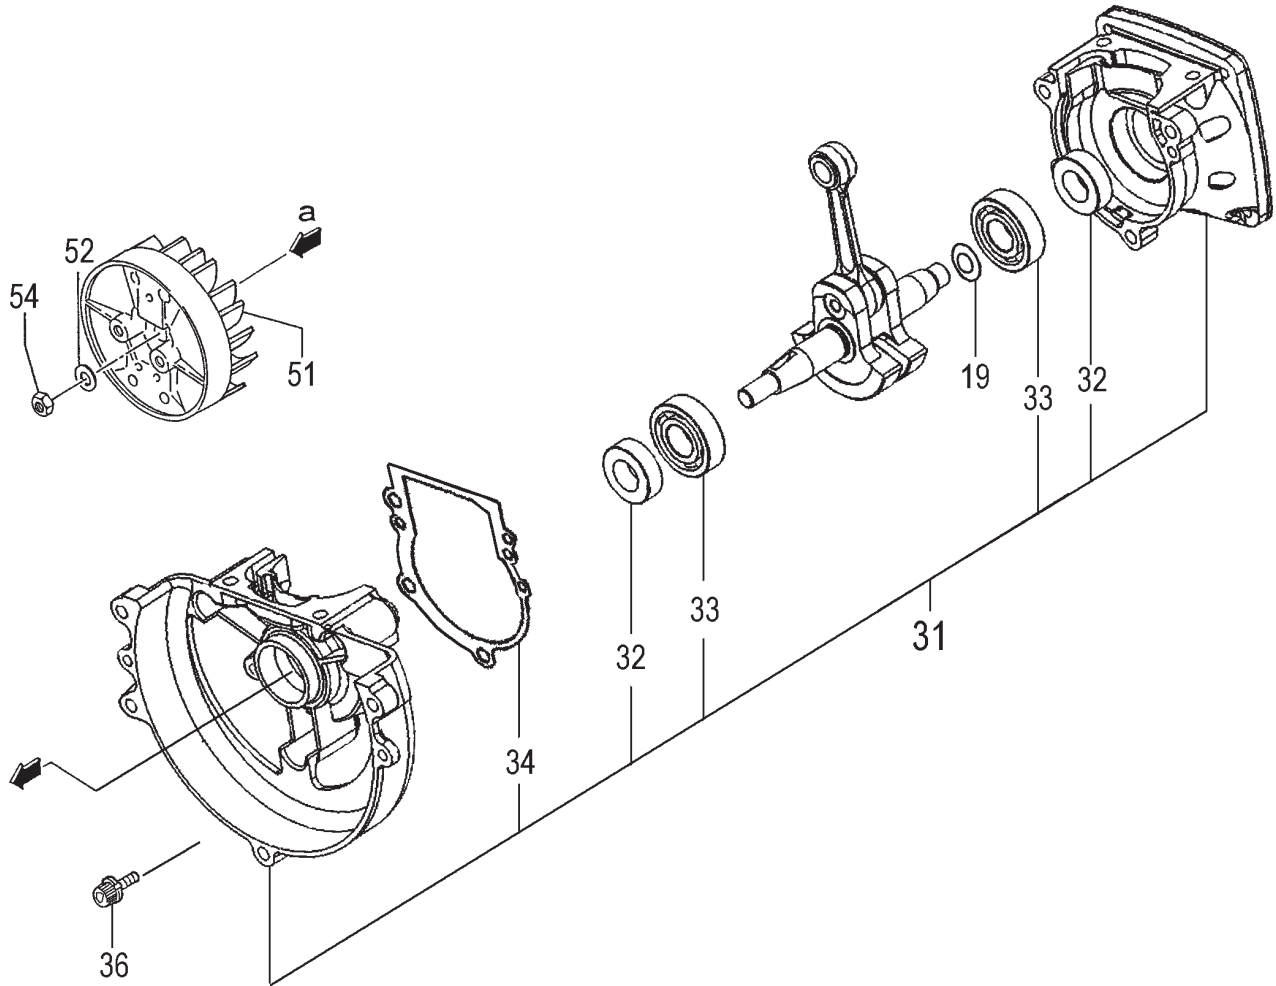

CYLINDER, PISTON, CRANKSHAFT, IGNITION • FIGURE 1

ITEM	PART NUMBER	DESCRIPTION	QTY	COMMENTS
1-1	1570168090	CAP, SPARK PLUG ASS'Y	1	
1-2	01802233200	PLUG, SPARK	1	
1-6	0010760090	CYLINDER SET	1	Includes gasket
1-7	99461050184	BOLT, HEX, 5X18, S	4	
1-9	0170735020	GASKET, CYLINDER	1	
1-11	04101601200	RING, PISTON	2	
1-12	0300750090	PISTON SET	1	Includes rings and circlips
1-13	03901620200	CIRCLIP, PISTON PIN	2	
1-14	0370704520	PIN, PISTON	1	
1-16	0460735082	CRANKSHAFT	1	
1-17	99962081225	BEARING, NEEDLE, F-810	1	
1-40	1780168080	CORD, STOP	1	
1-41	2740168080	CORD, EARTH	1	
1-43	1672101290	COIL, IGNITION	1	
1-46	99464040184	BOLT, HEX, 4X18WS	2	
1-47	1820186A201	WASHER, SPECIAL	2	
1-50	1672101290	COIL, IGNITION	1	

ITEM	PART NUMBER	DESCRIPTION	QTY	COMMENTS
3-80	4030702021	GASKET,INLET MANIFOLD	1	Includes gasket
3-81	4040702091	INSULATOR SET	1	
3-82	99464050254	BOLT,HEX HOLE,5X25WS	2	
3-83	5600712020	SWIVEL CAP	1	
3-85	4020656A200	GASKET	1	
3-86	8780662020	PLATE,THROTTLE WIRE	1	
3-88	61425137200	ADJUSTER,CABLE	1	
3-89	99101060013	NUT,6	1	
3-90	4020602K21	GASKET,CARBURETOR	1	
3-91	99967015000	O-RING,P15	1	
3-94	99011050602	SCREW,5X60	2	
3-95	99210050012	WASHER,S,5	2	
3-96	99201050011	WASHER,5	2	Includes gasket
3-98	4550307090	CARBURETOR SET	1	
3-100	5910735F20	TANK,FUEL,EVAPO	1	
3-101	9400735020	STAND	1	
3-109	6590430020	COLLAR,C	3	
3-110	53432710200	GROMMET,FUEL PIPE	1	
3-111	70003005062	PIPE,FUEL,3X5X62	1	
3-112	6750404280	FILTER,FUEL	1	
3-113	68000731201	CLIP 6.3	1	
3-114	2230162V900	PIPE,FUEL,ASS'Y	1	
3-115	99464050255	BOLT,HEX,5x25WS	1	
3-116	99463050204	BOLT,HEX 5X20	2	
3-117	5950300290	CAP,TANK (BLACK/RED)	1	