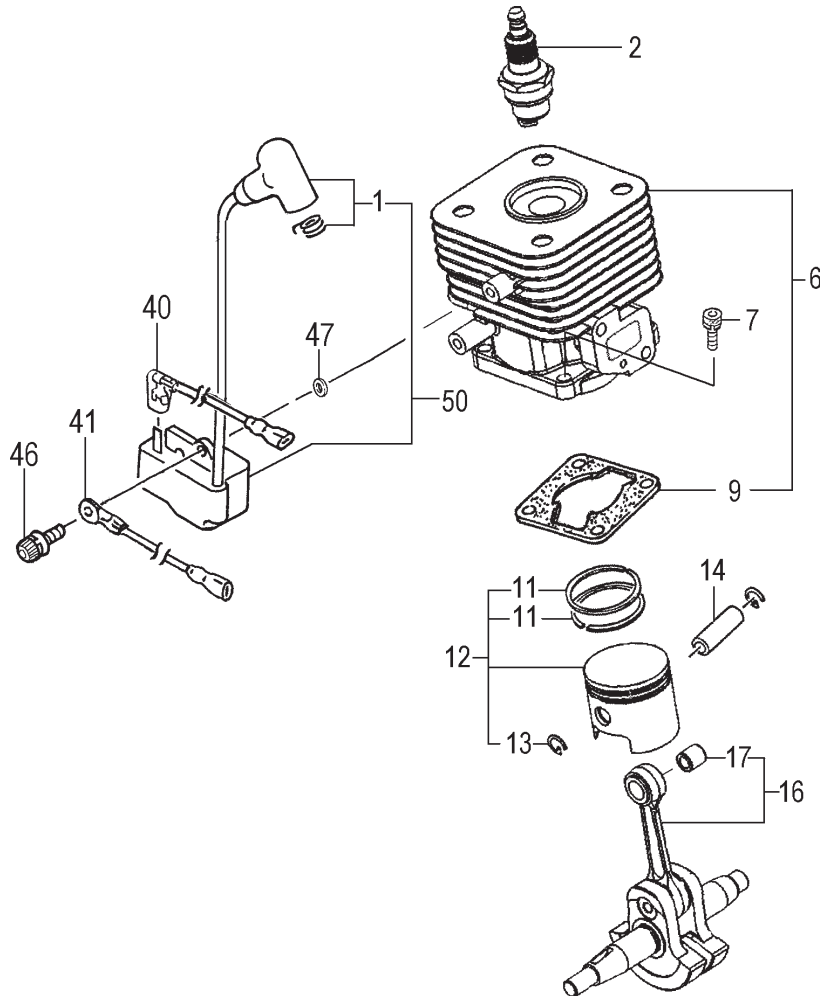

CYLINDER, PISTON, CRANKSHAFT, IGNITION • FIGURE 1

ITEM	PART NUMBER	DESCRIPTION	QTY	COMMENTS
1-1	1570168090	CAP, SPARK PLUG ASS'Y	1	
1-2	01802233200	PLUG, SPARK	1	
1-6	0010760090	CYLINDER SET	1	Includes gasket
1-7	99461050184	BOLT, HEX, 5X18, S	4	
1-9	0170735020	GASKET, CYLINDER	1	
1-11	04101601200	RING, PISTON	2	
1-12	0300750090	PISTON SET	1	Includes rings and circlips
1-13	03901620200	CIRCLIP, PISTON PIN	2	
1-14	0370704520	PIN, PISTON	1	
1-16	0460735082	CRANKSHAFT	1	
1-17	99962081225	BEARING, NEEDLE, F-810	1	
1-40	1780168080	CORD, STOP	1	
1-41	2740168080	CORD, EARTH	1	
1-43	1672101290	COIL, IGNITION	1	
1-46	99464040184	BOLT, HEX, 4X18WS	2	
1-47	1820186A201	WASHER, SPECIAL	2	
1-50	1672101290	COIL, IGNITION	1	

ITEM	PART NUMBER	DESCRIPTION	QTY	COMMENTS
5-0	7620304590	STARTER ASS'Y	1	
5-1	7720304580	BODY,STARTER	1	
5-2	7740304520	PULLEY,STARTER	1	
5-3	7790304520	SPRING,RECOIL	1	
5-4	7770304520	ARM,SWING	1	
5-5	8390304520	SCREW,SET	1	
5-6	7710304520	STAY,PULLEY	1	
5-7	7830304520	ROPE,STARTER	1	
5-8	7850304520	HANDLE,STARTER	1	
5-9	3153334020	NUT,SPECIAL 5MM	1	
5-22	7980304520	PULLEY,STARTER	1	
5-24	99464040185	BOLT,HEX,4x18WS	4	