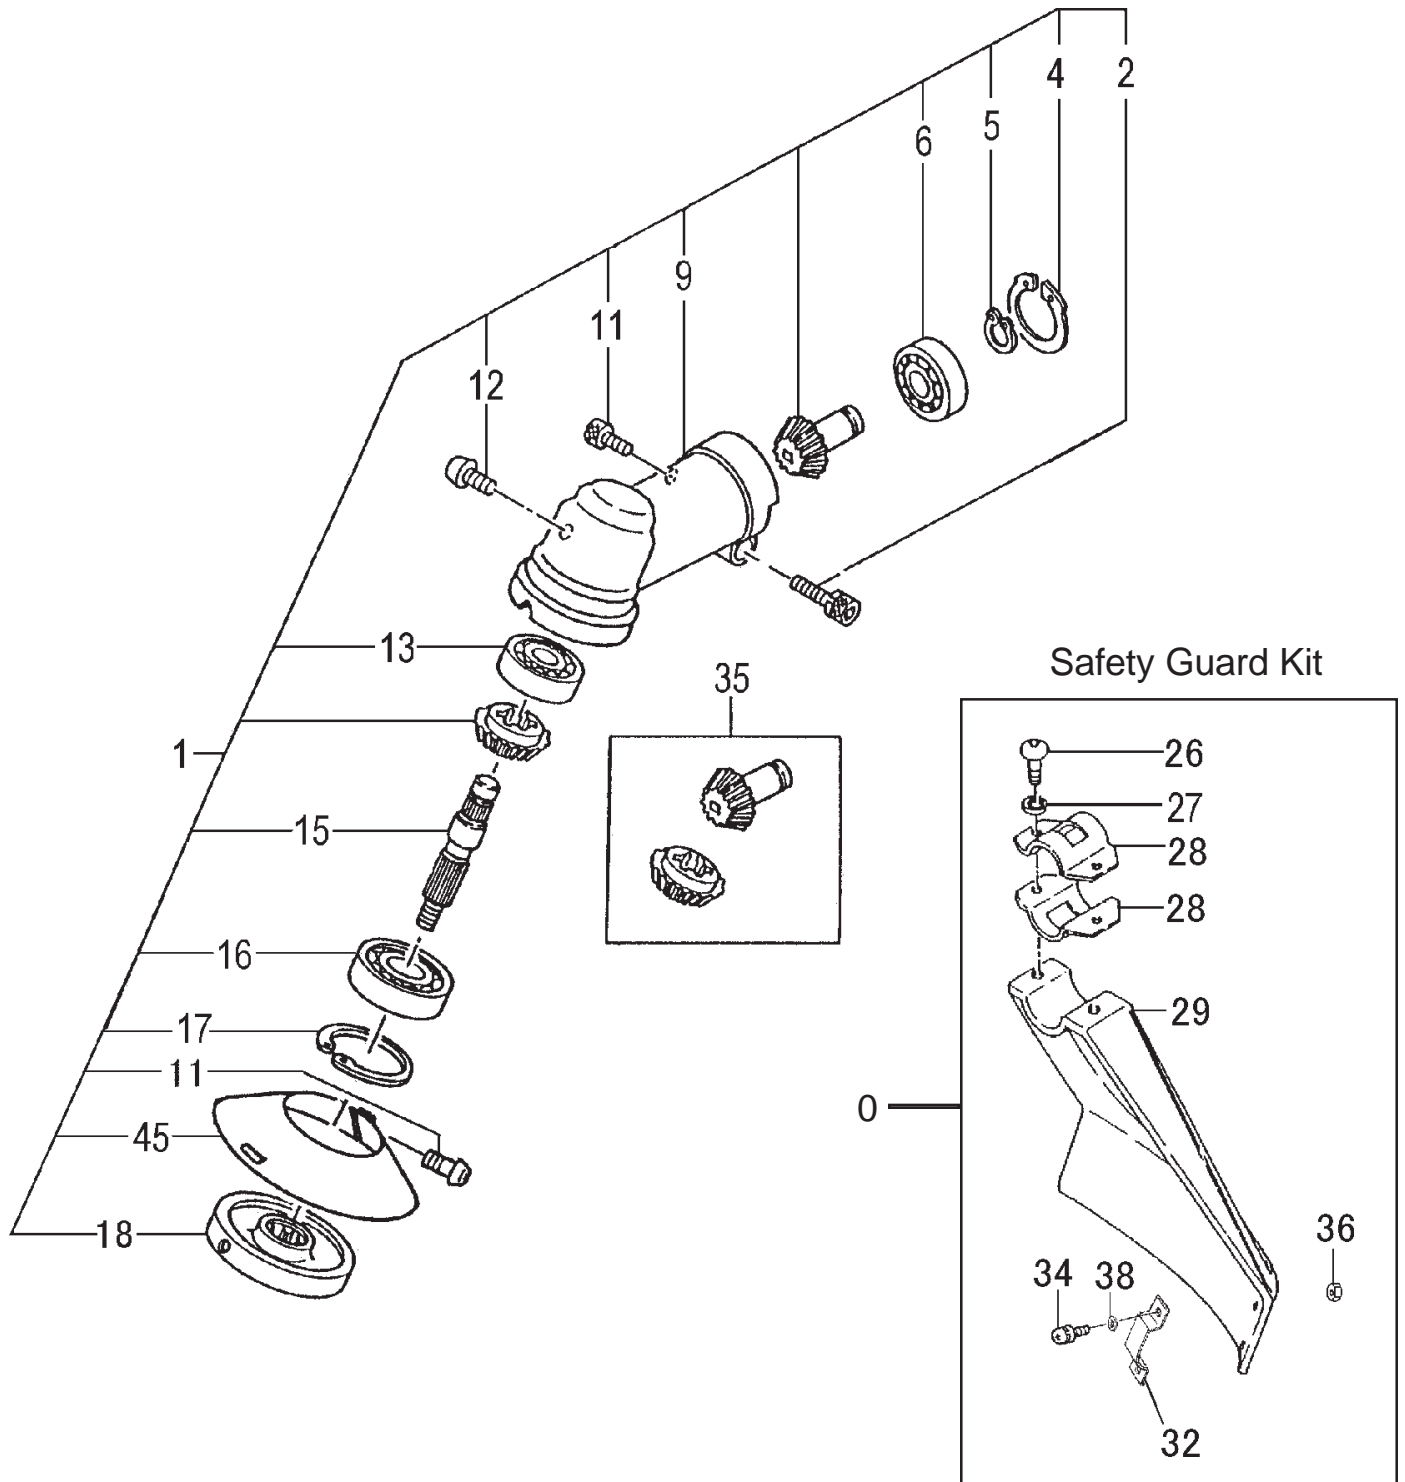

ITEM	PART NUMBER	DESCRIPTION	QTY	COMMENTS
10-0	4413782090	SAFETY GUARD KIT	1	
10-1	3003845190	CASE, GEAR ASSY	1	
10-2	99461050254	BOLT, HEX HOLE, 5X25S	1	
10-4	99351024002	RING, STOP, C-24, IN	1	
10-5	99350009002	RING, STOP, C9	1	
10-6	99961609002	BEARING, BALL, #609Z	1	
10-9	3003836021	CASE, GEAR	1	
10-11	99416050121	SCREW, 5X12/PS	2	
10-12	3163815020	BOLT, FITTING, M8	1	
10-13	99961626000	BEARING, BALL, #626	1	
10-15	3043845120	SHAFT, GEAR	1	
10-16	99961600003	BEARING, BALL, #6000D	1	
10-17	99351026002	RING, STOP, IN, C-26	1	
10-18	3103836020	HOLDER, CUTTER	1	
10-26	99053060203	BOLT, HEX, 6X20	2	
10-27	99210060062	WASHER, S, 6	2	
10-28	4423741720	BRACKET, SAFETY GUARD	2	
10-29	4413782080	GUARD, SAFETY	1	
10-32	7973782020	LIMITER, LINE	1	
10-34	99414040121	SCREW, 4X12/S	2	
10-35	3013836000	SET, GEAR & PINION	1	
10-36	99101040011	NUT, 4	2	
10-38	99201040011	WASHER, 4	2	
10-45	3033836020	COVER, GEAR CASE	1