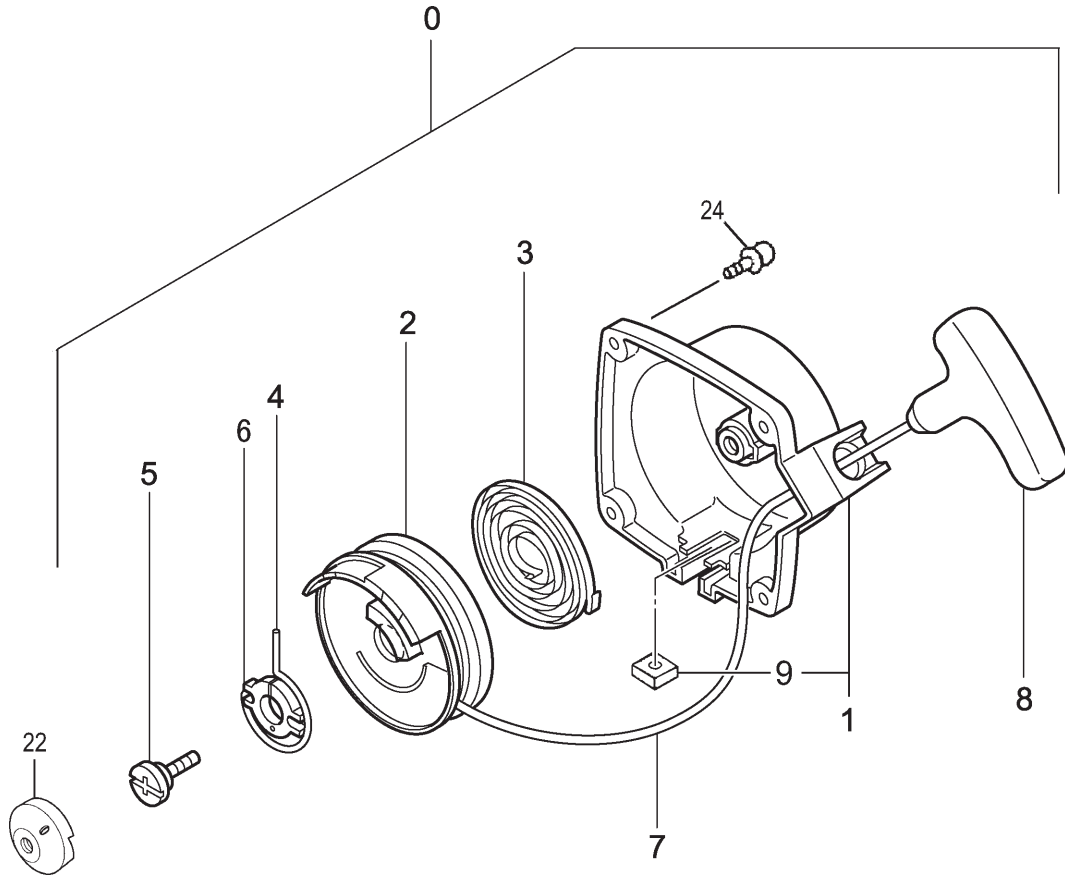

ITEM	PART NUMBER	DESCRIPTION	QTY	COMMENTS
5-0	7620304590	STARTER ASS'Y	1	
5-1	7720304580	BODY,STARTER	1	
5-2	7740304520	PULLEY,STARTER	1	
5-3	7790304520	SPRING,RECOIL	1	
5-4	7770304520	ARM,SWING	1	
5-5	8390304520	SCREW,SET	1	
5-6	7710304520	STAY,PULLEY	1	
5-7	7830304520	ROPE,STARTER	1	
5-8	7850304520	HANDLE,STARTER	1	
5-9	3153334020	NUT,SPECIAL 5MM	1	
5-22	7980304520	PULLEY,STARTER	1	
5-24	99464040185	BOLT,HEX,4x18WS	4