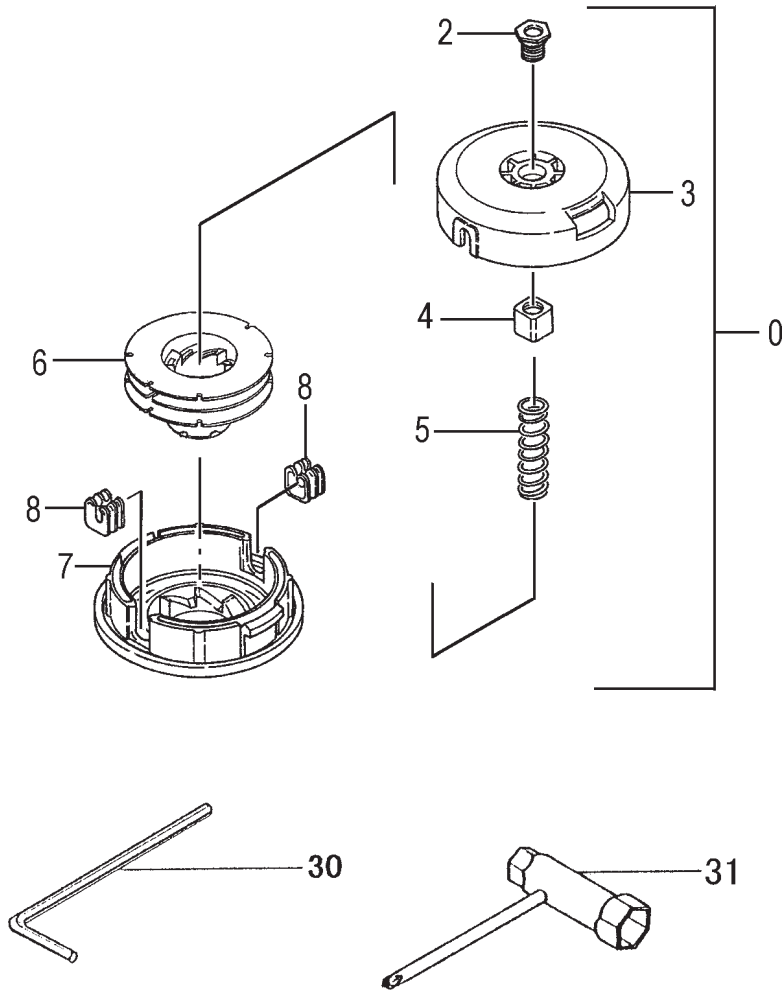

ITEM	PART NUMBER	DESCRIPTION	QTY	COMMENTS
7-0	4550307090	CARBURETOR SET	1	Includes gasket
7-2	5752515380	BODY,PUMP	1	
7-3	4422515180	PUMP,PRIMING	1	
7-4	4762515120	COVER,DIAPHRAGM	1	
7-5	44725108200	BULB,PRIMING	1	
7-6	~ ~ ~	DIAPHRAGM,METERING	1	Included in Carb Kit #650.25140.90
7-7	~ ~ ~	GASKET,DIAPHRAGM	1	(items not available individually)
7-8	~ ~ ~	DIAPHRAGM,PUMP	1	
7-9	~ ~ ~	GASKET,PUMP	1	
7-10	599200BW33	MAIN JET,#33.5	1	
7-11	55025100200	O-RING	1	
7-12	48925100200	RING,STOP	1	
7-13	53925120200	SWIVEL	1	
7-15	54825140200	SCREW,THROTTLE SET	2	
7-20	5482515120	SCREW,SET	4	
7-201	57825007200	SCREEN,INLET	1	

ITEM	PART NUMBER	DESCRIPTION	QTY	COMMENTS
8-1	2890307080	DRUM,CLUTCH	1	
8-3	99350012002	RING,STOP,C-12 EX	1	
8-5	5990098021	CUSHION,RUBBER	1	
8-6	99051050163	BOLT,HEX,5X16	1	
8-8	99461050254	BOLT,HEX HOLE,5X25S	1	
8-11	1120304580	CASE,FAN	1	
8-15	3600099620	PIPE HOLDER	1	
8-26	99201050061	WASHER,5	1	
8-27	3243735020	WASHER,GEAR CASE	1	
8-28	3610099020	FITTING,METAL	1	

DRIVE SHAFT & FRONT HANDLE • FIGURE 9

ITEM	PART NUMBER	DESCRIPTION	QTY	COMMENTS
9-1	3433836020	SHAFT,DRIVE	1	
9-2	3413836081	PIPE,DRIVE SHAFT	1	
9-3	3473836090	BUSHING	5	
9-4	99101050041	NUT,5	3	
9-5	5003845120	HANDLE,FRONT	1	
9-7	99416050302	SCREW,5x30,WS	3	
9-9	8853823080	WIRE,THROTTLE	1	
9-25	8703845190	LEVER,THROTTLE ASSY	1	
9-41	8803845120	LEVER,THROTTLE	1	
9-42	8323845120	SPRING,RETURN	1	
9-43	1623845120	BUTTON,STOP	1	
9-44	9253845120	DECAL,STOP SWITCH	1	
9-45	1563845180	SWITCH,STOP	1	
9-46	99011050301	SCREW,5X30	3	
9-47	99101050011	NUT,5	3	
9-48	1640701701	TUBE,PROTECTION,7x170	1	
9-49	5093845321	GRIP,SHAFT	1	

ITEM	PART NUMBER	DESCRIPTION	QTY	COMMENTS
11-0	746451	HEAD,SEMI-AUTO,5"	1	
11-2	3563383E20	ADAPTER,746451,8x1.25 LHF	1	
11-3	7863383020	BODY,CUTTING	1	
11-4	3153383020	NUT,SPECIAL	1	
11-5	7933383020	SPRING,REEL	1	
11-6	7873383020	REEL	1	
11-7	7893383020	CAP,BODY	1	
11-8	7883383020	EYELET	2	
11-30	8132901460	WRENCH,HEX 14	1	
11-31	829290052H	SPANNER,COMBI 13x19	1	