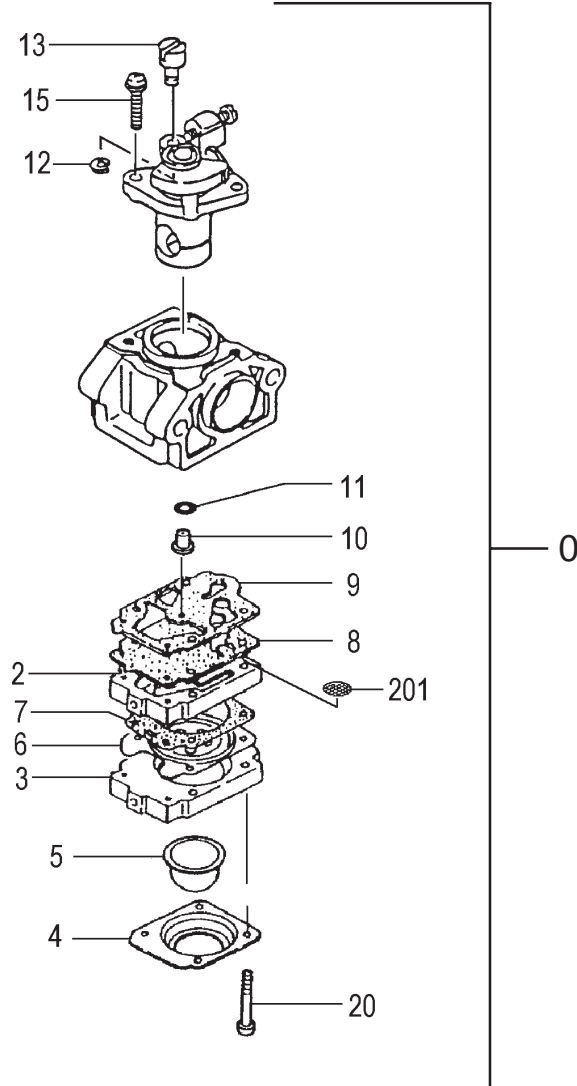

ITEM	PART NUMBER	DESCRIPTION	QTY	COMMENTS
7-0	4550307090	CARBURETOR SET	1	Includes gasket
7-2	5752515380	BODY,PUMP	1	
7-3	4422515180	PUMP,PRIMING	1	
7-4	4762515120	COVER,DIAPHRAGM	1	
7-5	44725108200	BULB,PRIMING	1	
7-6	~ ~ ~	DIAPHRAGM,METERING	1	Included in Carb Kit #650.25140.90
7-7	~ ~ ~	GASKET,DIAPHRAGM	1	(items not available individually)
7-8	~ ~ ~	DIAPHRAGM,PUMP	1	
7-9	~ ~ ~	GASKET,PUMP	1	
7-10	599200BW33	MAIN JET,#33.5	1	
7-11	55025100200	O-RING	1	
7-12	48925100200	RING,STOP	1	
7-13	53925120200	SWIVEL	1	
7-15	54825140200	SCREW,THROTTLE SET	2	
7-20	5482515120	SCREW,SET	4	
7-201	57825007200	SCREEN,INLET	1