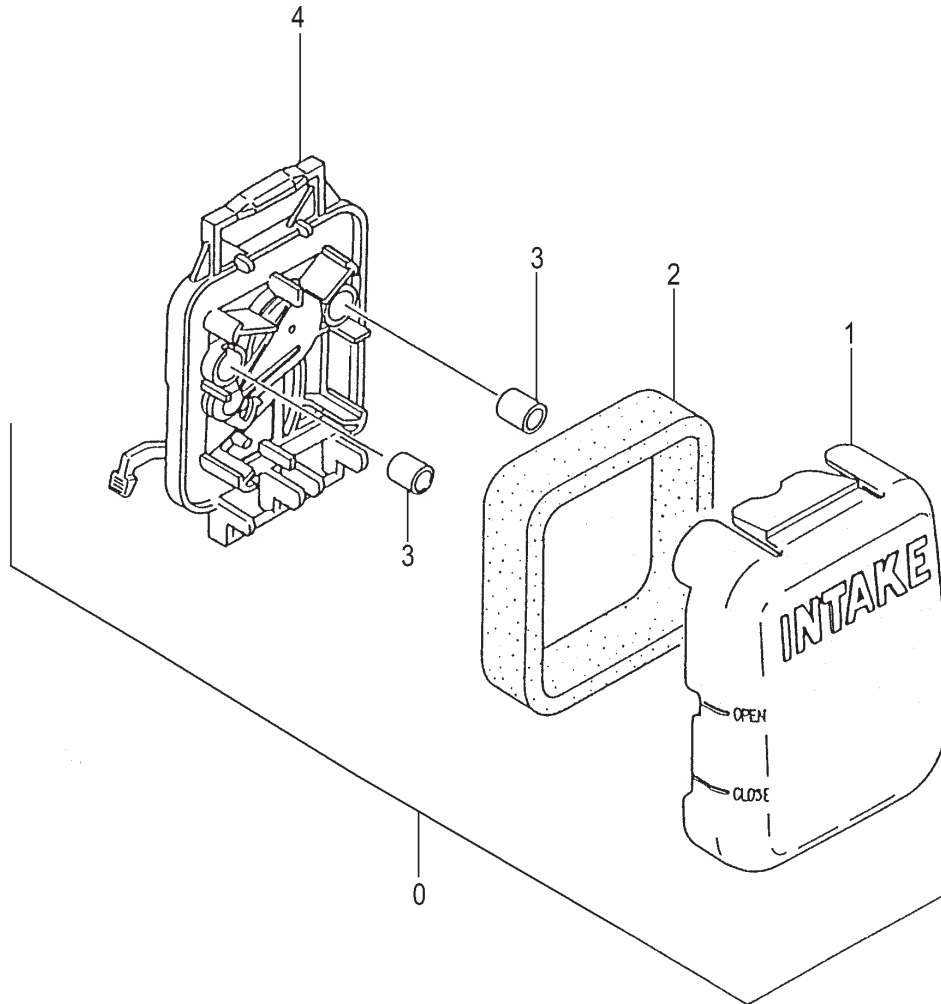

ITEM	PART NUMBER	DESCRIPTION	QTY	COMMENTS
6-0	41000025900	CLEANER,AIR ASS'Y	1	
6-1	42400025200	CAP,AIR CLEANER	1	
6-2	44600025200	ELEMENT,CLEANER	1	
6-3	47000025200	COLLAR	2	
6-4	42300025800	BODY,CLEANER,AIR	1