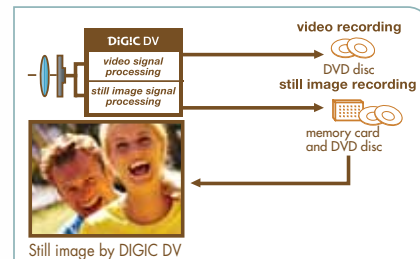

Canon DIGIC DV imaging processor first considers the format of the output, then processes the signal accordingly, resulting in high-quality videos and photos.

1st DVD Camcorder with Full Photo Function

9-Point AiAF

The nine point auto focus system (9-point AiAF), delivers fast, sharp results no matter where your subject appears in the frame.

When using 9-point range finding AiAF function (image Zone, Auto mode):

With the Image Zone, the 9-point range-finding AiAF and center range-finding frame AF functions can be selected.

High-speed Continuous Shooting (Card Mode Only)

Enables high-speed or normal continuous shooting of up to 60 frame shots. Capture up to 2.5 (PAL)/3 (NTSC) frames per second in 1632 x 1224 resolution (DC20) or 4.2 (PAL)/5 (NTSC) frames per second in 1280 x 960 pixel resolution.

Stitch Assist (Card Mode Only)

By using the Stitch Assist mode, you can create magnificent panoramas. Shoot your landscape, and transfer them to your computer. Then simply select and arrange your images in the correct order, and the supplied PhotoStitch software does the rest, aligning, overlapping and cropping the separate images to form one ultra-wide panoramic still image.