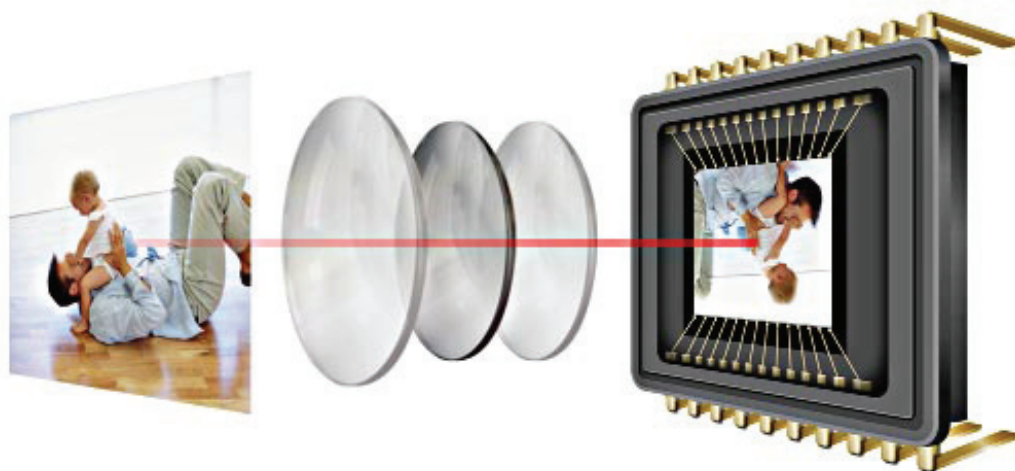

Super Spectra Coating technology results in images with minimal flare and ghosting. Plus, the new lens' aspheric design reduces aberration and increases resolution, ensuring crisp, sharp video and enhancing the HD image quality. Not only that, but a new gradation neutral density (ND) system gives you better exposures in bright shooting situations.

In addition, for those times when you need to get a particular shot from a very long distance, this flexible lens also has a 200x digital zoom.

Canon Exclusive: DIGIC DV II

DIGIC DV II is the next generation of Canon's exclusive DIGIC DV signal processing technology. Designed specifically for HD, DIGIC DV II ensures optimal image quality. It also ensures optimal image quality for still images, even though video and still images have different color requirements. DIGIC DV II is just another one of Canon's advanced technologies that make the HG10 an exceptional performer.

Canon Exclusive: SuperRange Optical Image Stabilization

The high-resolution images of High Definition video demand a steady hand. It's easier to get those clear, steady images with the HG10, thanks to Canon's innovative SuperRange Optical Image Stabilization. It combines gyro- and image-sensors to give image stabilization through a wider range of camera motions. Some image stabilization systems correct one type of camera motion or vibration better than another. But Canon's SuperRange OIS corrects for a wide range of camcorder motion: the fast vibration you'd experience while recording from a moving car; the medium-speed motion of hand-held recording; and the slower motion of body sway. No matter what you're recording and how you're recording it, the HG10's stabilization design corrects camcorder shake instantly. SuperRange OIS also delivers steady images when shooting at long focal lengths.