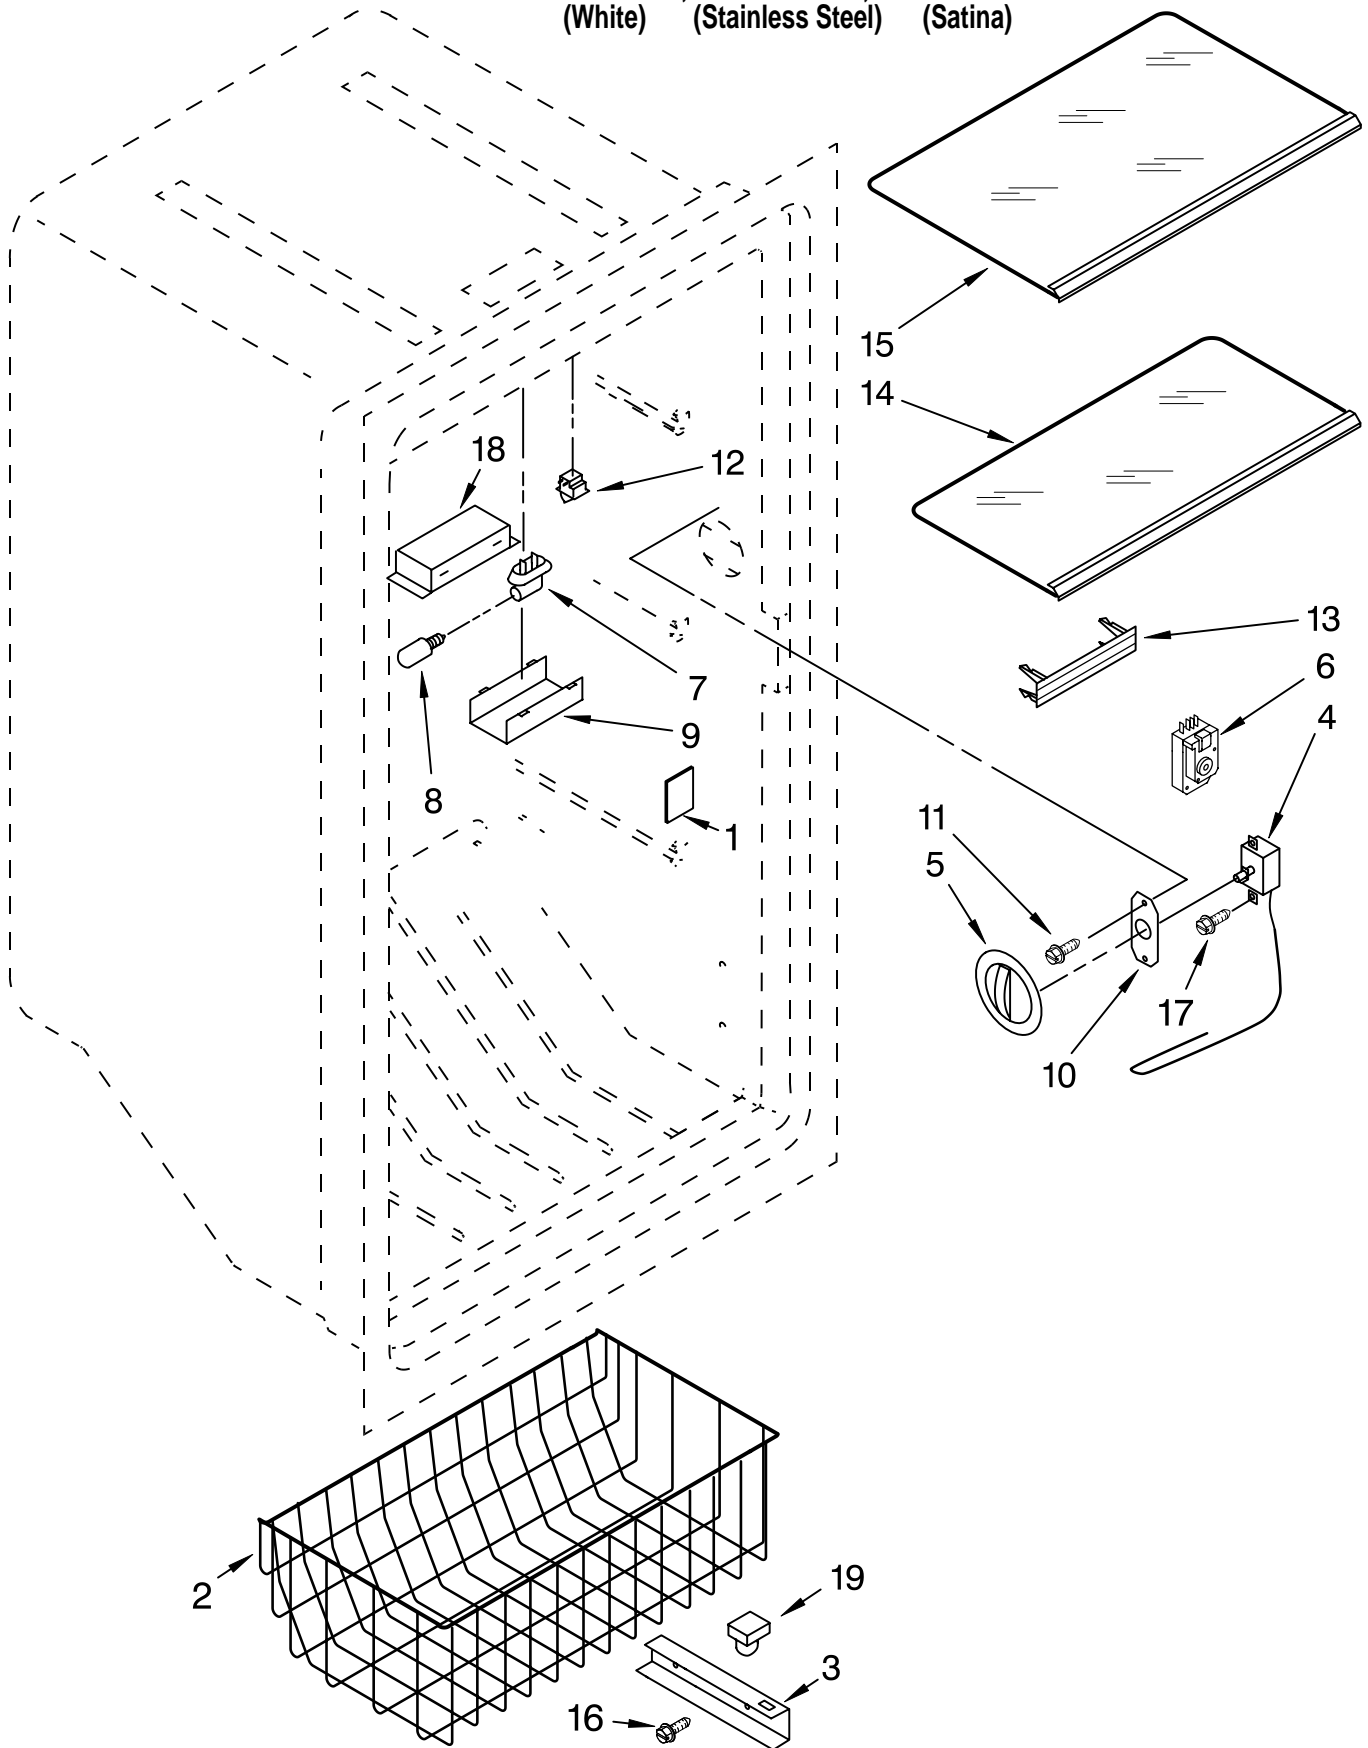

# CABINET PARTS

VERTICAL FREEZER

For Models: EV187NYRQ02, EV187NYRS02, EV187NYRV02  
(White) (Stainless Steel) (Satina)

FOR ORDERING INFORMATION REFER TO PARTS PRICE LIST

# CABINET PARTS

For Models: EV187NYRQ02, EV187NYRS02, EV187NYRV02  
(White) (Stainless Steel) (Satina)

Illus. No.	Part No.	DESCRIPTION
1		Literature Parts
	8210432	Owners Manual
	8210345	Energy Guide/Tag
2		Top Hinge
	4390885	White
	8210251	Black
3		Bottom Hinge
	8210223	White
	8210235	Black
4		Grille
	8210290	White
	8210294	Black
		(Includes 6 & 7)
5		Hinge Cover
	4357279	White
	4390763	Black
6	4356803	Clip, Grille
7	4357243	Screw
8	4390520	Washer
9	4390489	Shim Bottom
10		Filler, Corner
	8210227	White
	8210228	Black
11	W10164544	Grommet, Drain
12	4390866	Leg, Leveller
13	4357277	Screw
14	4356830	Screw
15	4390489	Shim, Hinge
16		Cabinet (Not A Serviceable Part)
17	8210265	Bracket, Roller
18	4390755	Axle
19	4390754	Roller, Front

# LINER PARTS

For Models: EV187NYRQ02, EV187NYRS02, EV187NYRV02  
(White) (Stainless Steel) (Satina)

FOR ORDERING INFORMATION REFER TO PARTS PRICE LIST

# LINER PARTS

For Models: EV187NYRQ02, EV187NYRS02, EV187NYRV02  
(White) (Stainless Steel) (Satina)

<b>Illus.</b>	<b>Part</b>	
<b>No.</b>	<b>No.</b>	<b>DESCRIPTION</b>
1	4390649	Cover, Icemaker Hole
2	4390818	Basket, Middle
3		Rail, Basket
	4390819	Right
	4390820	Left
4	8210311	Thermostat
5	4390619	Knob, Thermostat
6	4357124	Timer, Defrost
7	8210350	Socket, Lamp
8	4390465	Bulb
9	4390743	Shield, Light
10	4357041	Plate, Thermostat
11	4357043	Screw
12	4390513	Light, Switch
13	4357295	Vent Plug
14	4390817	Shelf, Middle
15	4390816	Shelf, Top
16		Screw
	4390821	5/8"
	4390822	1 1/2"
17	4357043	Screw
18	W10135693	Bracket, Light
19	4390823	Stop, Basket