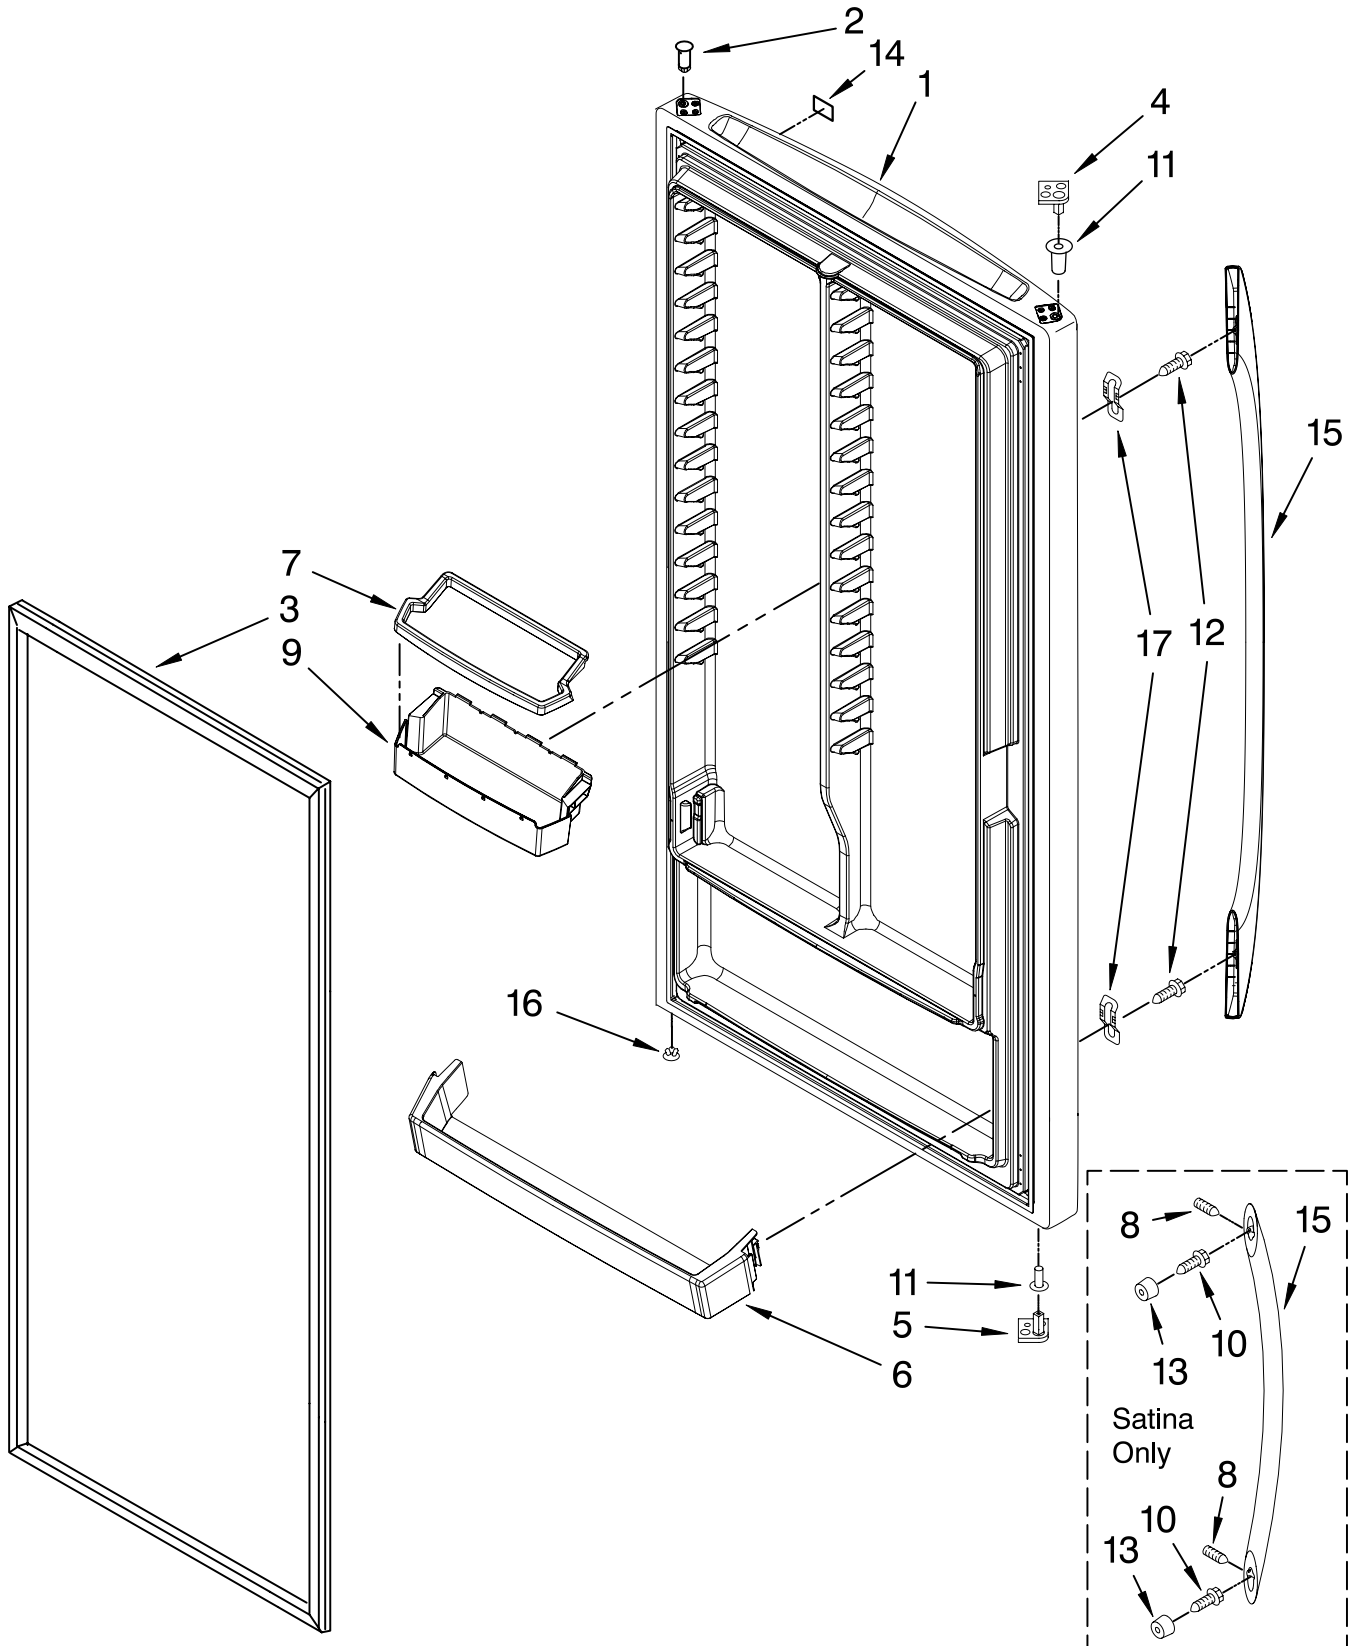

DOOR PARTS

For Models: EV187NYRQ02, EV187NYRS02, EV187NYRV02
(White) (Stainless Steel) (Satina)

FOR ORDERING INFORMATION REFER TO PARTS PRICE LIST

DOOR PARTS

For Models: EV187NYRQ02, EV187NYRS02, EV187NYRV02
(White) (Stainless Steel) (Satina)

Illus. No.	Part No.	DESCRIPTION
1		Door Assembly (Includes Interior Door Liner)
	8210360	White
	8210367	Stainless Steel
	8210368	Satina
2	4390596	Plug, Hole (WH)
3		Gasket
	8210339	White
	8210343	Black
4		Stop, Door (Top)
	8210401	White
	8210402	Black
5		Stop, Door (Bottom)
	8210400	Natural
6	8210379	Rail, Door (1) (Lower)
7	8210383	Cover, Bin
8	8533976	Screw, Set
9	8210380	Bin, Door (6)
10	488208	Screw
11		Bushing
	4390731	White
	4390869	Black
12	489491	Screw
13	2219698	Stud, Handle
14		Nameplate
	4390656	White
	4390758	Black
15		Handle
	2313345W	White
	2313345B	Black
	2317777S	Brushed Aluminum (Includes Item 8)
16	4357067	Vent Plug
17	2255411	Clip, Handle