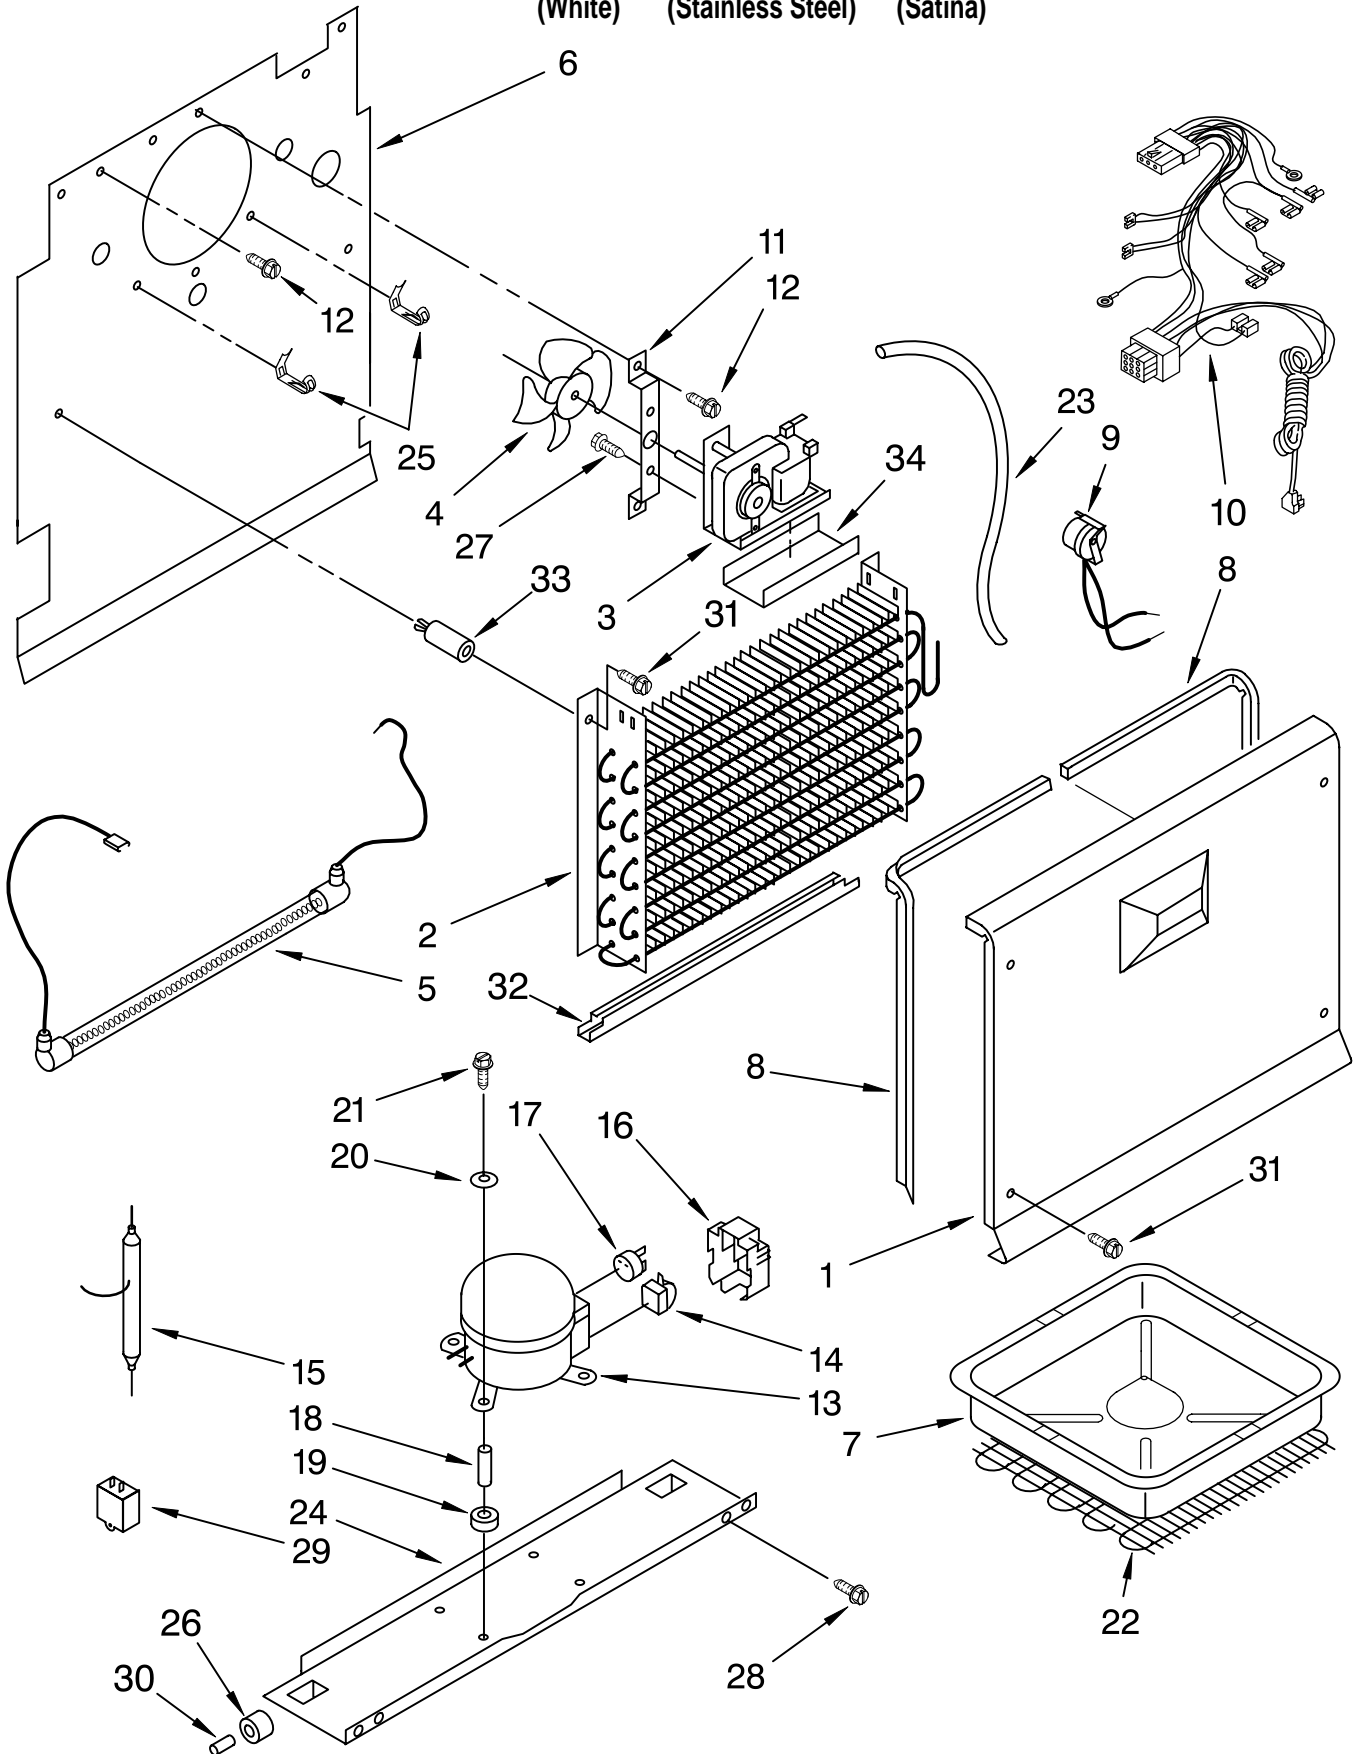

UNIT PARTS

For Models: EV187NYRQ02, EV187NYS02, EV187NYRV02
(White) (Stainless Steel) (Satina)

FOR ORDERING INFORMATION REFER TO PARTS PRICE LIST

UNIT PARTS

For Models: EV187NYRQ02, EV187NYRS02, EV187NYRV02
(White) (Stainless Steel) (Satina)

Illus. No.	Part No.	DESCRIPTION
1	4390662	Cover, Evaporator
2	4357244	Evaporator
3	4357004	Motor, Fan
4	4356920	Blade, Fan
5	4356923	Heater, Defrost
6	4357123	Plate, Evaporator Mount
7	W10164623	Drain Pan
8		Gasket, Cover Evaporator
	4390663	Right
	4390664	Left
9	8210253	Bi-Metal Defrost
10	8210394	Harness, Wiring (With Power Cord)
11	4357129	Bracket, Motor
12	4356943	Screw, Motor
13	4356775	Compressor (Includes Items 14,16,17, & 19)
14	4356738	Relay
15	4357299	Drier
16	4356777	Cover
17	4356776	Overload
18	4356846	Sleeve
19	4356335	Compressor, Grommet
20	4356847	Washer
21	8210220	Screw, Compressor
22	8210243	Condenser
23	4357263	Heat, Exchanger
24	8210202	Pan, Compressor
25	4356952	Clip, Thermostat
26	4390754	Roller
27	4356970	Screw
28	4357277	Screw
29	8210224	Capacitor
30	4390755	Axle
31	4390821	Screw
32	W10164624	Shield, Heater
33	4357020	Grommet
34	4357128	Shield, Motor

REFRIGERANT CHARGE

5.8 oz.
(R-134A)

FOR ORDERING INFORMATION REFER TO PARTS PRICE LIST