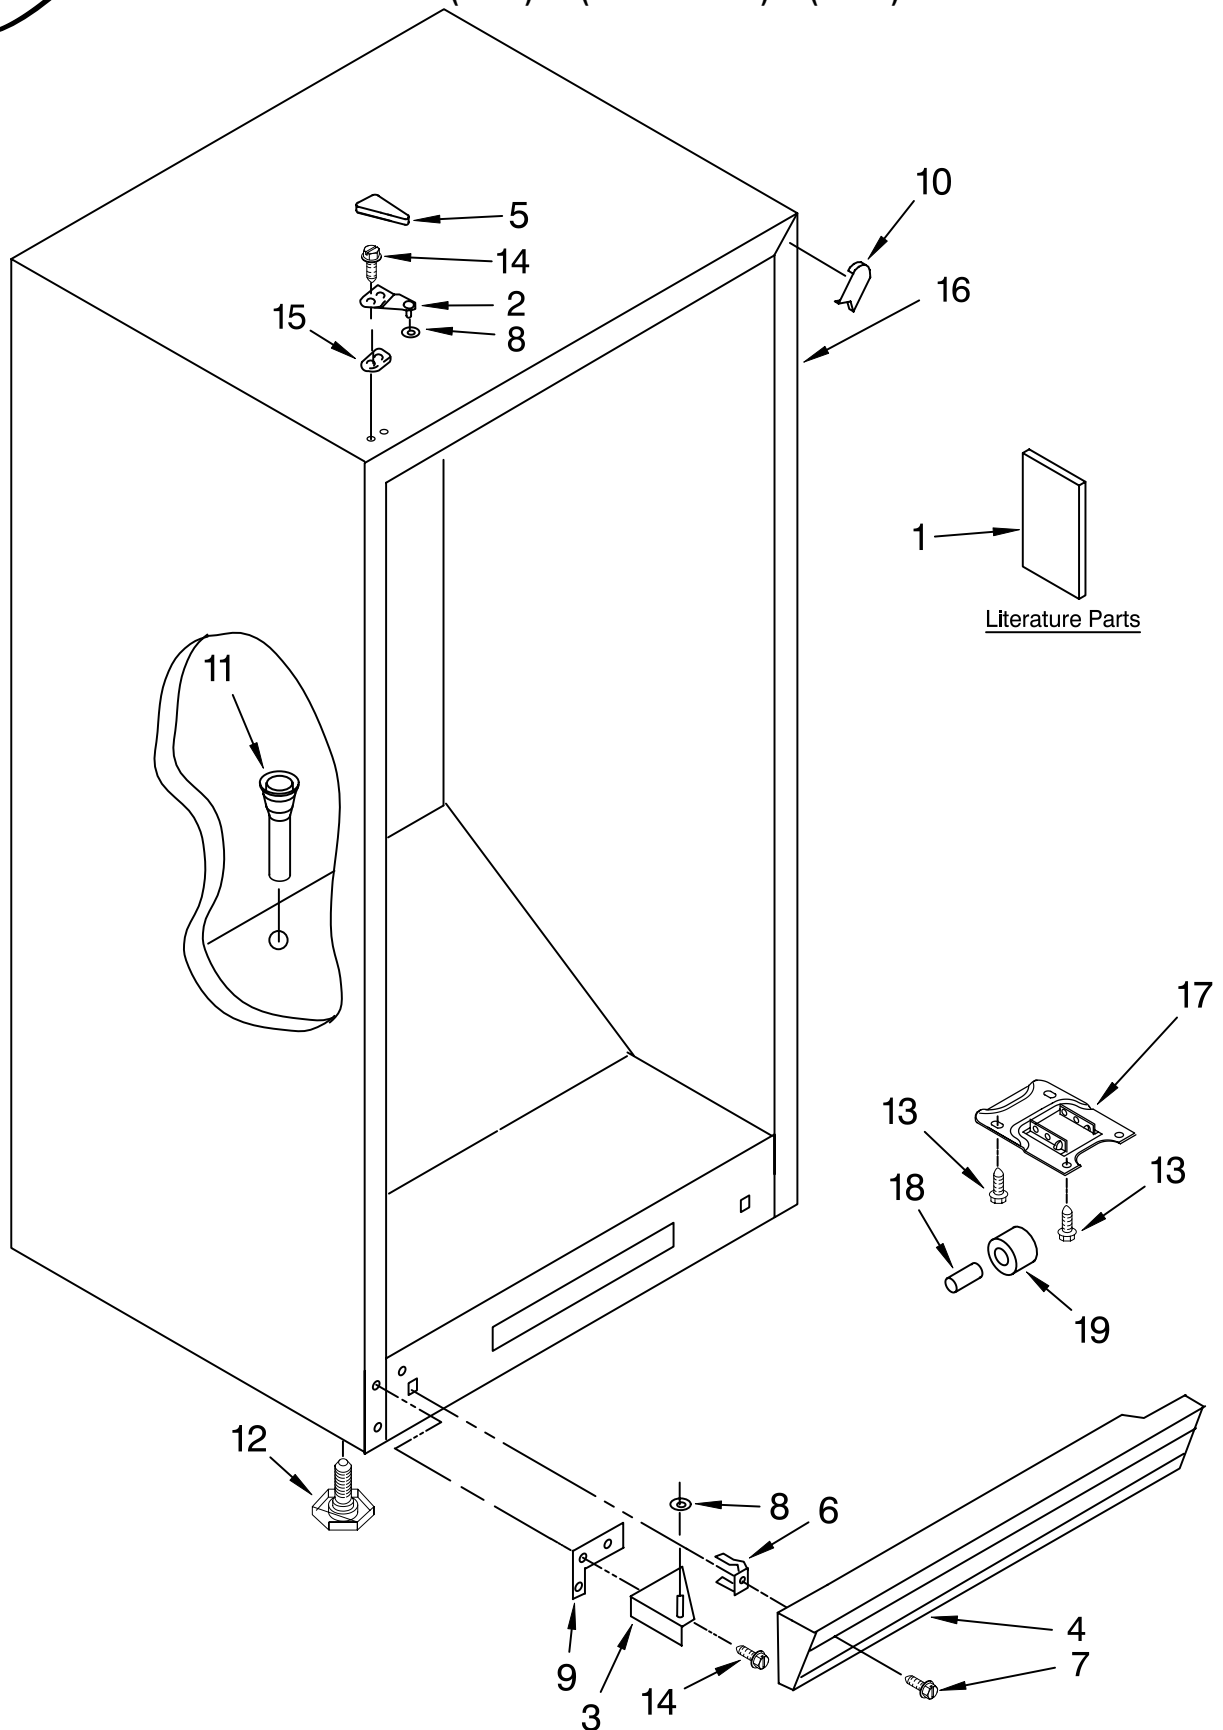

# CABINET PARTS

VERTICAL FREEZER

For Models: EV187NYRQ02, EV187NYRS02, EV187NYRV02  
(White) (Stainless Steel) (Satina)

FOR ORDERING INFORMATION REFER TO PARTS PRICE LIST

# CABINET PARTS

For Models: EV187NYRQ02, EV187NYRS02, EV187NYRV02  
(White) (Stainless Steel) (Satina)

Illus. No.	Part No.	DESCRIPTION
1		Literature Parts
	8210432	Owners Manual
	8210345	Energy Guide/Tag
2		Top Hinge
	4390885	White
	8210251	Black
3		Bottom Hinge
	8210223	White
	8210235	Black
4		Grille
	8210290	White
	8210294	Black
		(Includes 6 & 7)
5		Hinge Cover
	4357279	White
	4390763	Black
6	4356803	Clip, Grille
7	4357243	Screw
8	4390520	Washer
9	4390489	Shim Bottom
10		Filler, Corner
	8210227	White
	8210228	Black
11	W10164544	Grommet, Drain
12	4390866	Leg, Leveller
13	4357277	Screw
14	4356830	Screw
15	4390489	Shim, Hinge
16		Cabinet (Not A Serviceable Part)
17	8210265	Bracket, Roller
18	4390755	Axle
19	4390754	Roller, Front

# LINER PARTS

For Models: EV187NYRQ02, EV187NYRS02, EV187NYRV02  
(White) (Stainless Steel) (Satina)

<b>Illus.</b>	<b>Part</b>	
<b>No.</b>	<b>No.</b>	<b>DESCRIPTION</b>
1	4390649	Cover, Icemaker Hole
2	4390818	Basket, Middle
3		Rail, Basket
	4390819	Right
	4390820	Left
4	8210311	Thermostat
5	4390619	Knob, Thermostat
6	4357124	Timer, Defrost
7	8210350	Socket, Lamp
8	4390465	Bulb
9	4390743	Shield, Light
10	4357041	Plate, Thermostat
11	4357043	Screw
12	4390513	Light, Switch
13	4357295	Vent Plug
14	4390817	Shelf, Middle
15	4390816	Shelf, Top
16		Screw
	4390821	5/8"
	4390822	1 1/2"
17	4357043	Screw
18	W10135693	Bracket, Light
19	4390823	Stop, Basket