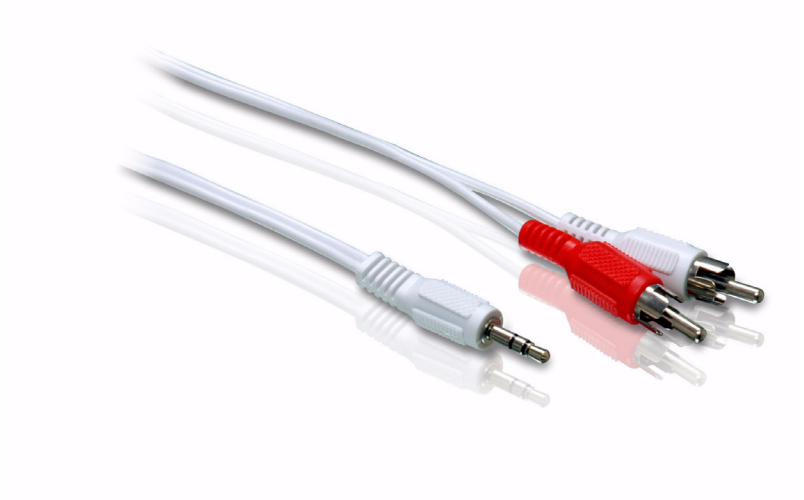

Philips
Stereo Y adapter

6 ft

SJM2114

Connect MP3 player to stereo

Enjoy your digital music player through your home stereo system, up front and out loud.

Two ways to share your music

- Y connector allows you to play through home stereo or TV

PHILIPS
sense and simplicity

Stereo Y adapter
6 ft

Specifications

Packaging

- EAN/UPC/GTIN: 6 09585 12847 7
- Length: 23.8 cm
- Width: 10 cm
- Height: 2.7 cm
- Gross Weight: .15 kg
- Tare Weight: .01 kg
- Net Weight: .14 kg

SJM2114/27

Product highlights

Y connector

This cable allows you to connect your digital music player to your home stereo system or TV for the purpose of listening through the speakers.

Issue date 2007-12-08