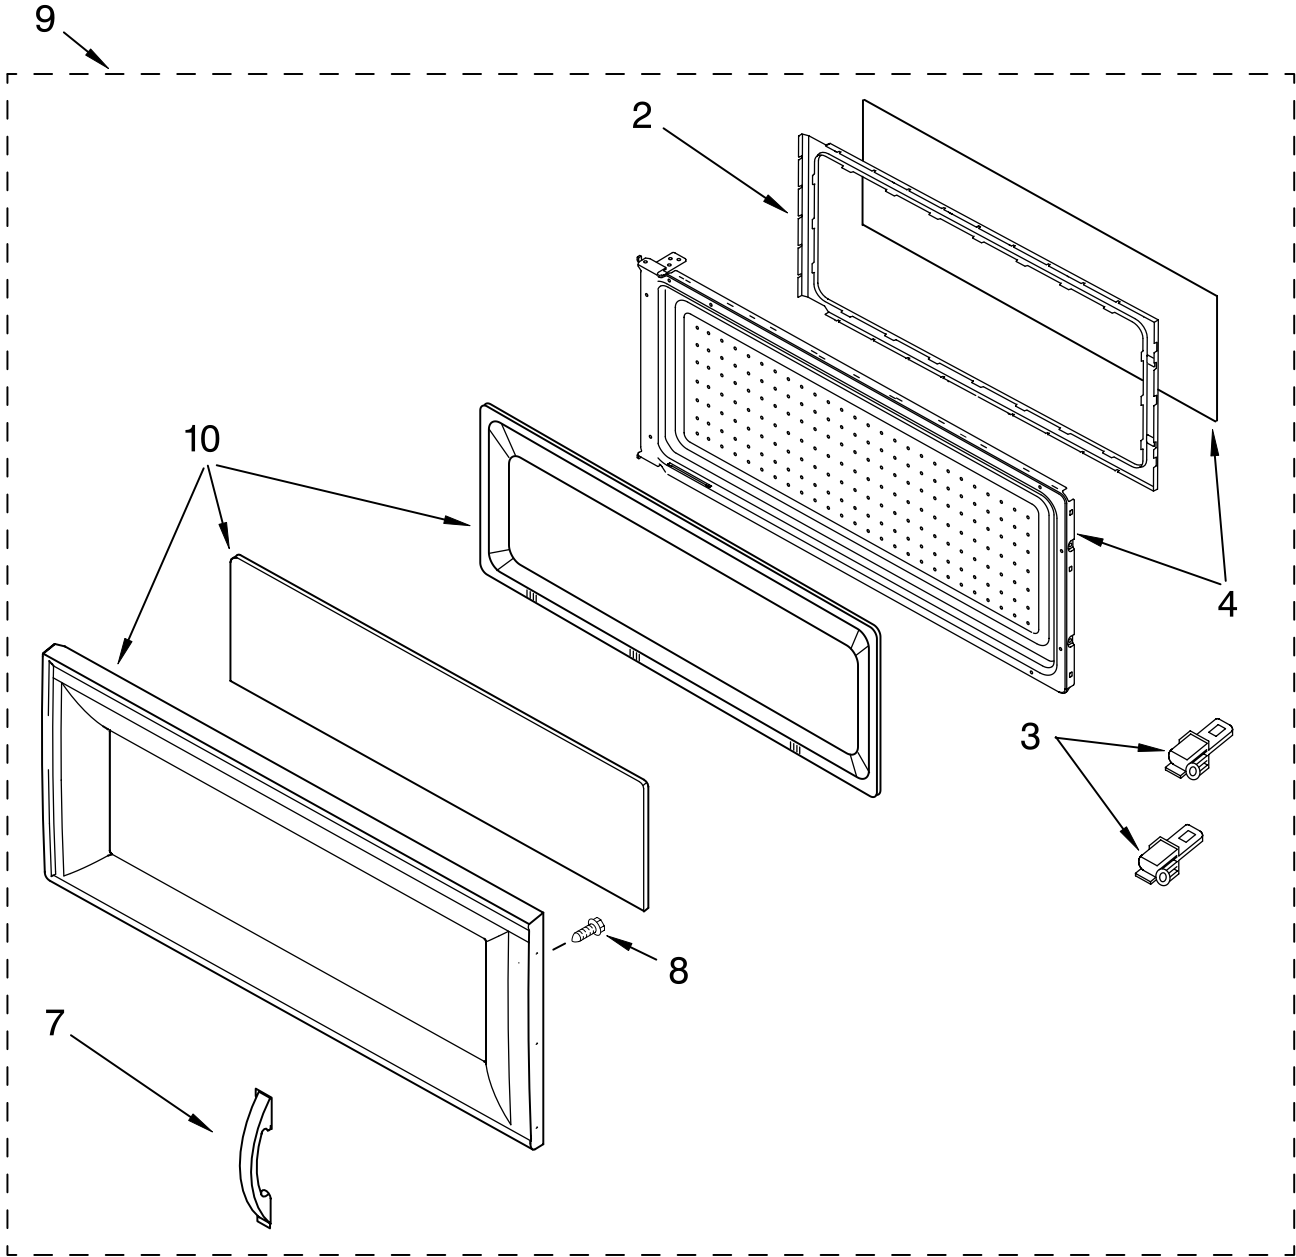

DOOR PARTS

For Model: GH4155XPS1
(Stainless)

<u>Illus. No.</u>	<u>Part No.</u>	<u>DESCRIPTION</u>
2	8169545	Frame, Inner
3	4393913	Latch, Door
4	8185109	Body, Door
7	8169738	Handle, Door
8	4393833	Screw
9	8205322	Door, Complete
10	8205321	Frame, Outer

FOR ORDERING INFORMATION REFER TO PARTS PRICE LIST