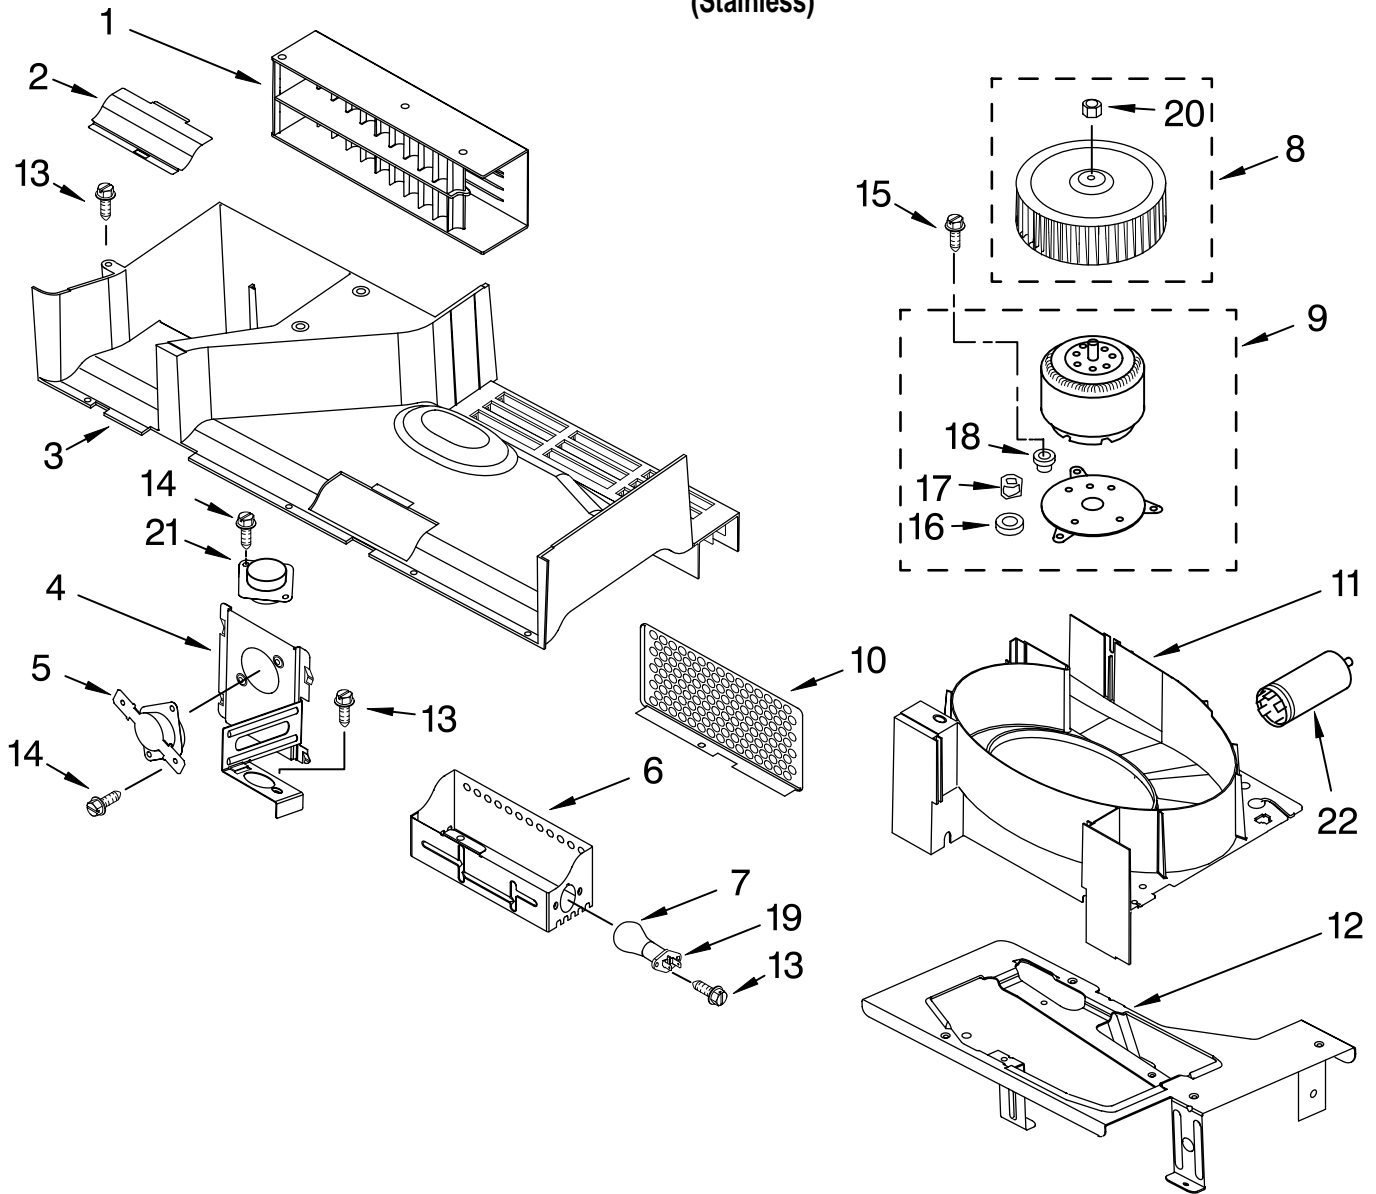

AIR FLOW PARTS

For Model: GH4155XPS1

(Stainless)

Illus. No.	Part No.	DESCRIPTION
1	8184638	Deflector, Air
2	8169557	Reflector, Air
3	8185083	Duct, Air
4	8204653	Bracket, Thermostat
5	8183697	Thermostat
6	8184745	Housing, Lamp
7	4393681	Lamp
8	8204694	Wheel, Fan

Illus. No.	Part No.	DESCRIPTION
9	8204751	Motor, Fan
10	8204754	Shield
11	8184624	Housing, Fan
12		Bracket, Fan (Not Serviced)
13	8169474	Screw
14	8169478	Screw

Illus. No.	Part No.	DESCRIPTION
15	4393830	Screw
16	4393874	Plate, Damper
17	8184129	Spacer, Copper Pipe
18	8169635	Cushion, Mtr
19	8169539	Holder, Lamp
20	8184404	Nut
21	4393808	Sensor, Humidity
22	8169561	Filter

FOR ORDERING INFORMATION REFER TO PARTS PRICE LIST