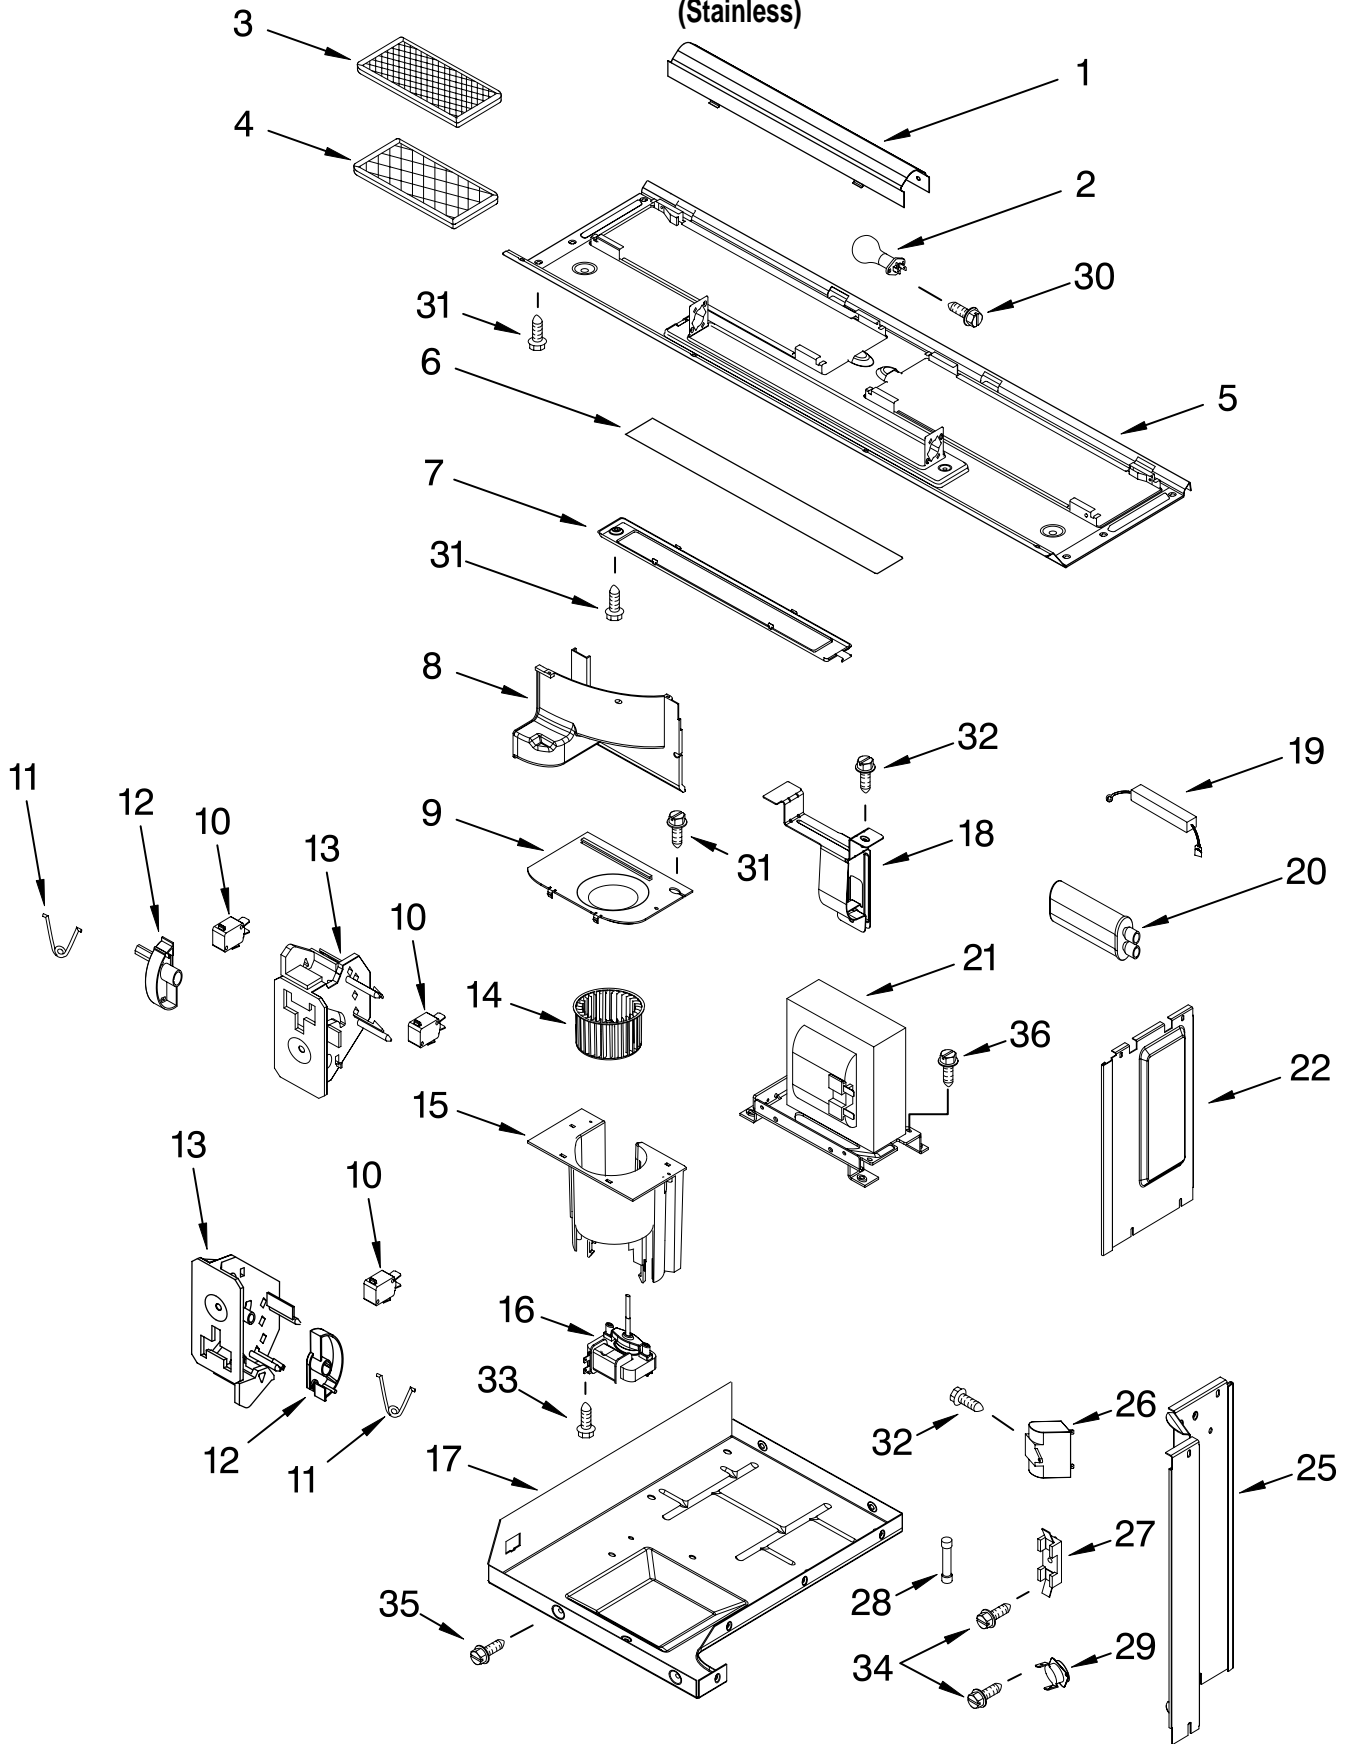

INTERIOR AND VENTILATION PARTS

For Model: GH4155XPS1

(Stainless)

FOR ORDERING INFORMATION REFER TO PARTS PRICE LIST

INTERIOR AND VENTILATION PARTS

For Model: GH4155XPS1
(Stainless)

<u>Illus. No.</u>	<u>Part No.</u>	<u>DESCRIPTION</u>
1	4393688	Reflector, Lamp
2	4393681	Lamp (2)
3	8169645	Filter, Charcoal
4	8169758	Filter, Grease
5	8185105	Plate, Bottom
6	8185210	Glass, Lamp
7	8184308	Holder, Glass
8	8205045	Guide, Air (Magnetron)
9	8183823	Cover, Fan
10	8204656	Switch, Micro (3)
11	8169438	Spring, Interlock (2)
12	8183824	Plate, Cam (2)
13	4393595	Support, Interlock (2)
14	8183825	Wheel, Fan
15	8184310	Housing, Fan
16	8185211	Motor, Fan
17	8185212	Chassis
18	8184311	Holder, Capacitor
19	8184664	Diode, H.V.
20	8169501	Capacitor, H.V.
21	8204844	Transformer, H.V.
22	8204657	Plate, Side (R)
25	8204658	Plate, Side (L)
26	8205553	Capacitor
27	8184312	Holder, Fuse
28	4393308	Fuse
29	8183703	Thermostat
30	8169474	Screw
31	4393835	Screw
32	4393472	Screw
33	4393833	Screw
34	8169478	Screw
35	8169479	Screw
36	4393839	Screw

FOR ORDERING INFORMATION REFER TO PARTS PRICE LIST