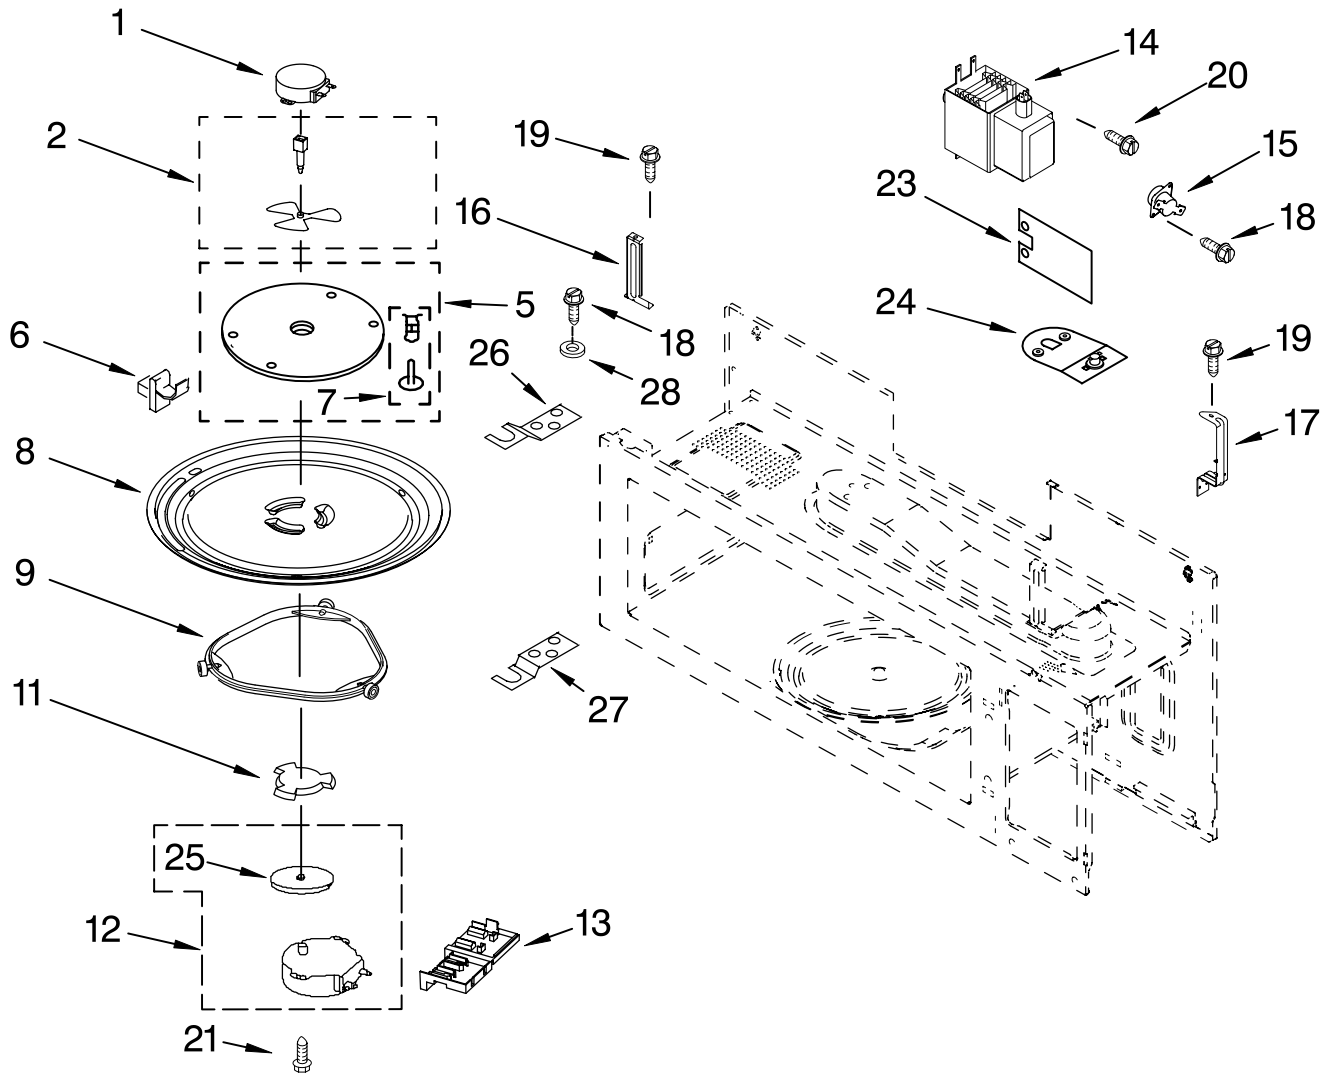

MAGNETRON AND TURNTABLE PARTS

For Model: GH4155XPS1
(Stainless)

Illus. No.	Part No.	DESCRIPTION
1	8205044	Motor, Stirrer
2	8205315	Stirrer Shaft/Blade
5	8184476	Cover, Inlet
6	8204662	Hook, Rack (4)
7	8184549	Nails/Bushings (5 of Each)
8	4393799	Turntable
9	8205778	Ring, Turntable

Illus. No.	Part No.	DESCRIPTION
11	8205779	Driver, Turntable
12	8183953	Motor, Turntable
13	4393756	Cover, Terminal
14	8205791	Magnetron
15	8183698	Thermostat
16	8205792	Holder, Connector (L)
17	8169705	Holder, Connector (R)
18	4393838	Screw

Illus. No.	Part No.	DESCRIPTION
19	8169474	Screw
20	4393831	Screw
21	4393832	Screw
23	8184485	Shield
24	8184585	Thermostat And Bracket
25	8184109	Spacer
26	8183741	Hinge, Upper
27	8183742	Hinge, Lower
28	8204691	Washer

FOR ORDERING INFORMATION REFER TO PARTS PRICE LIST