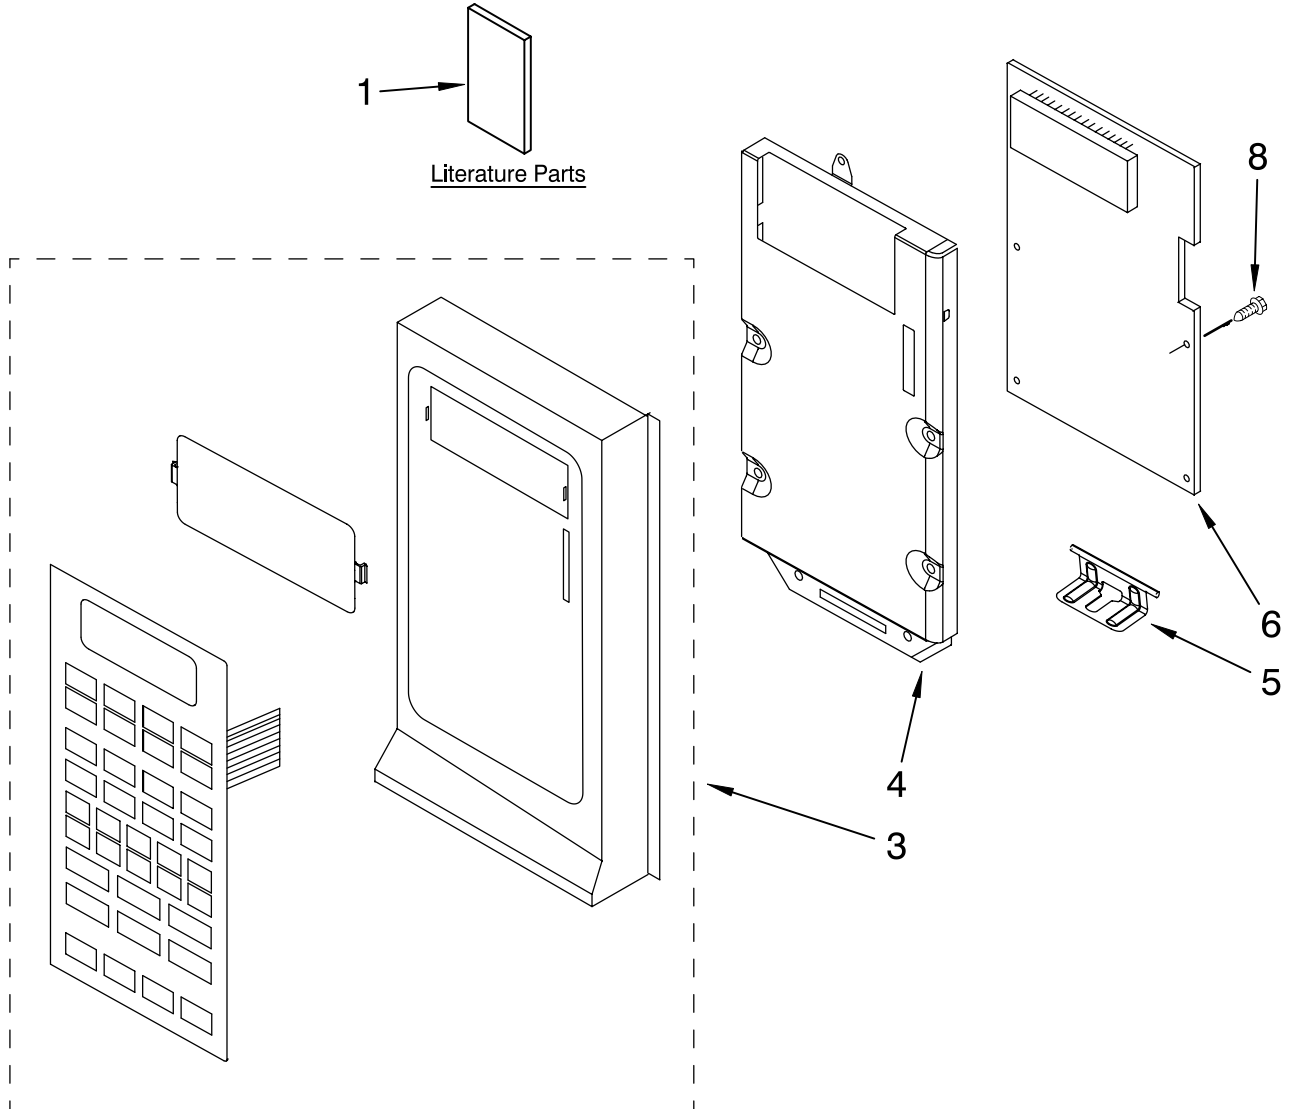

# CONTROL PANEL PARTS

For Model: GH4155XPS1  
(Stainless)

MICROWAVE  
HOOD  
COMBINATION

Illus. No.	Part No.	DESCRIPTION
1	8204919 8183731 8205611 8204929	Literature Parts Use & Care Guide Installation Instructions Tech Sheet Guide, Cooking (Label)
3	8205323	Panel, Control
4	8183821	Bracket, Control
5	4393744	Plate, Hinge
6	8183726	Microcomputer
8	4393346	Screw