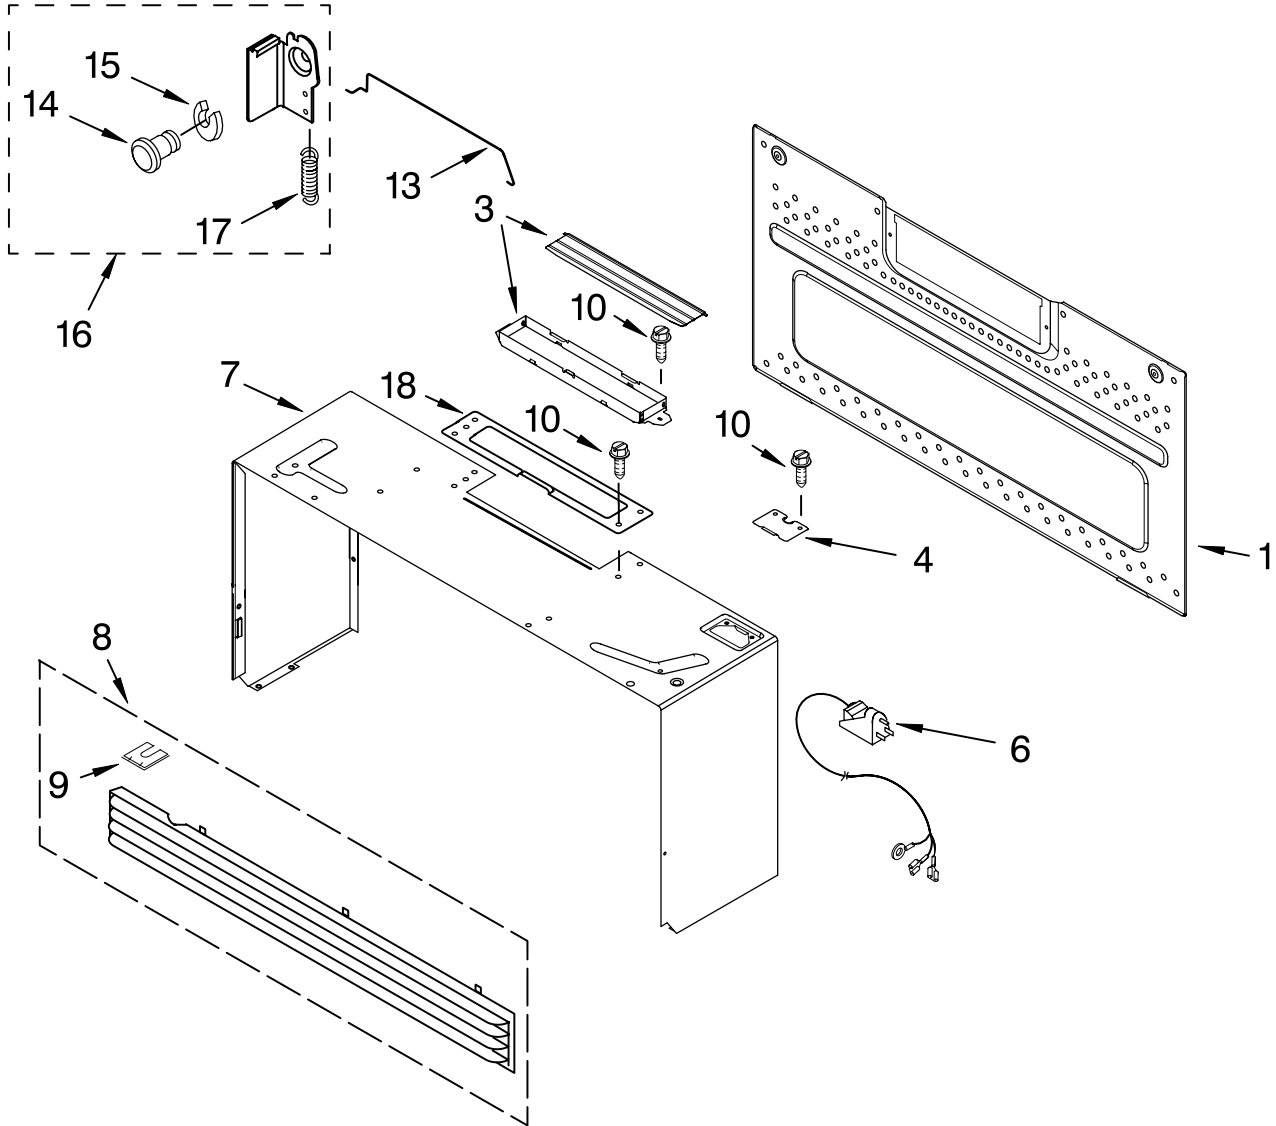

CABINET AND INSTALLATION PARTS

For Model: GH4155XPS1
(Stainless)

Illus. No.	Part No.	DESCRIPTION
1	8205317	Plate, Mounting
3	8205558	Door, Damper
4	8184313	Lid, Power Cord
6	8184898	Cord, Power
7	8169661	Case, Outer
8	8184608	Grille, Vent
9	4393795	Grille, Holder
10	4393833	Screw
13	8169318	Rod
14	8169319	Latch Pivot
15	8169320	E-Ring
16	8185033	Catch
17	8169374	Spring
18	8169697	Plate, Damper

Illus. No.	Part No.	DESCRIPTION
ACCESSORY PARTS		
	8171337	Filler Kit (Black)
Miscellaneous		
	8169659	Hardware, Installation
	8169704	Screw, Top Mountng
	8184781	Upper Template
	8183743	Wall Template
	8204725	Rack
	8205262	Steamer, Oval

Illus. No.	Part No.	DESCRIPTION
	8205843	Cavity Light Wire Assembly
	8205844	Fan Motor Wire Assembly
	8205845	Stirrer Motor Wire Assembly
	8205846	Hood Light Wire Assembly
	8205847	H.V. Wire Assy
	8205848	Ground Wire Assy

FOR ORDERING INFORMATION REFER TO PARTS PRICE LIST