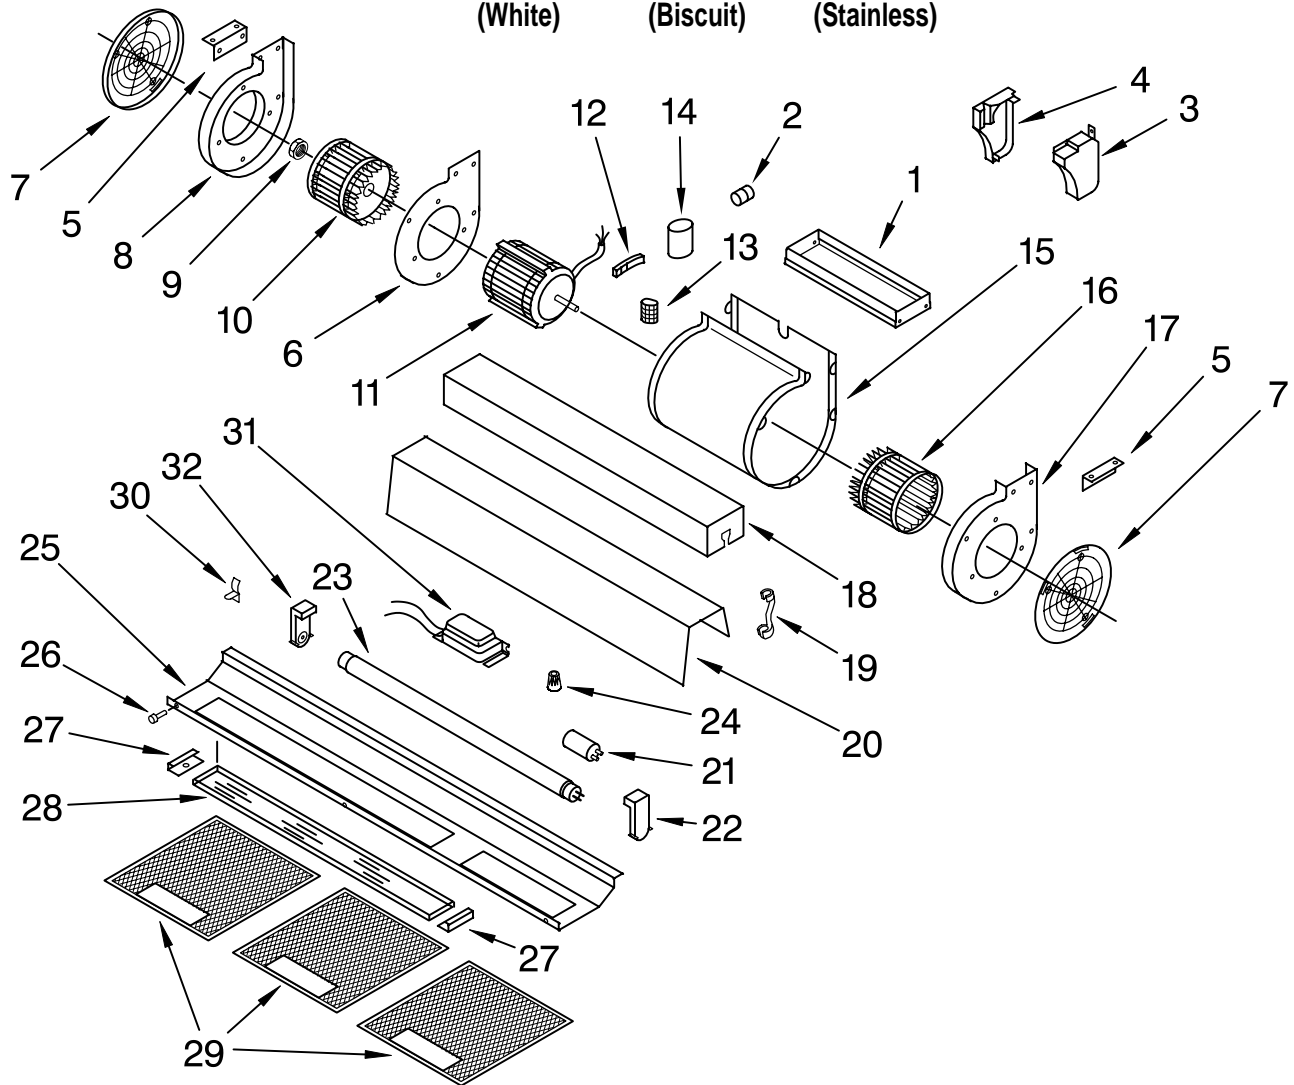

FOR ORDERING INFORMATION REFER TO PARTS PRICE LIST

VENTILATION PARTS

For Models: KICU265HWH1, KICU265HBT1, KICU265HSS1

(White)

(Biscuit)

(Stainless)

Illus. No.	Part No.	DESCRIPTION
1	4360255	Extention, Diffuser
2	4360094	Grommet
3	4360056	Cover, Board
4	4360060	Board, Electric Box
5	4360256	Bracket, Diffuser
6	4360185	Motor Mount
7	4360257	Support, Filter
8	4360188	Cover, Blower (Left Side)
9	4360180	Nut
10	4360187	Impeller, Left
11	4360212	Motor
12	4360059	Block, Capacitor
13	4360176	Terminal
14	4360175	Capacitor
15	4360184	Housing, Blower
16	4360181	Impeller, Right
17	4360179	Cover, Blower (Right Side)

Illus. No.	Part No.	DESCRIPTION
18	4360258	Protection, Wiring
19	4360062	Strain Relief
20	4360259	Support
21	4360260	Starter
22	4360261	Holder
23	4360014	Light
24	4360211	Nut, Wire
25	4360262	Support, Lighting
	4360404	White Model
	4360280	Biscuit Model
	4360280	Stainless Model
26	4360048	Pin, Grille
27	4360263	Lighting, Side
28	4360264	Glass, Light
29	4360265	Filter (3)
30	4360044	Clamp, Cable
31	4360045	Ballast
32	4360266	Lampholder