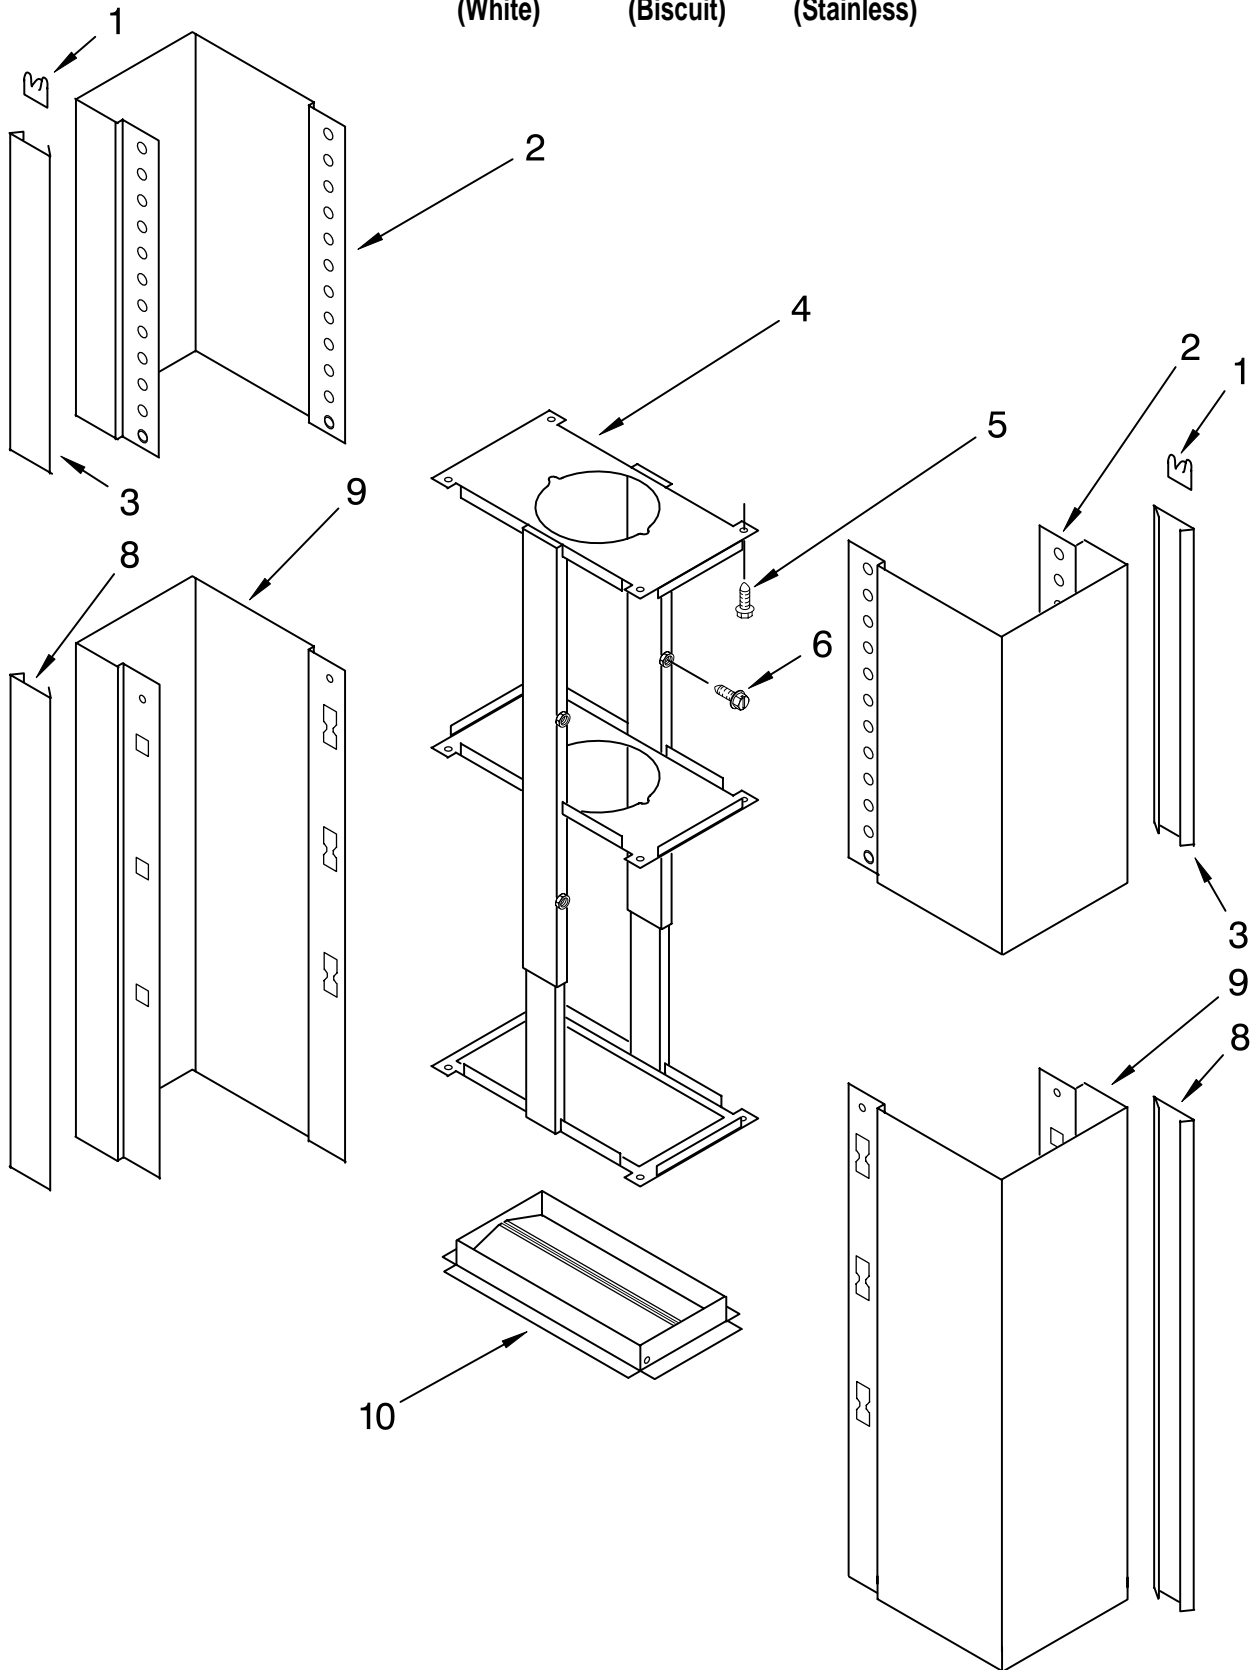

CHIMNEY PARTS

For Models: KICU265HWH1, KICU265HBT1, KICU265HSS1
(White) (Biscuit) (Stainless)

FOR ORDERING INFORMATION REFER TO PARTS PRICE LIST