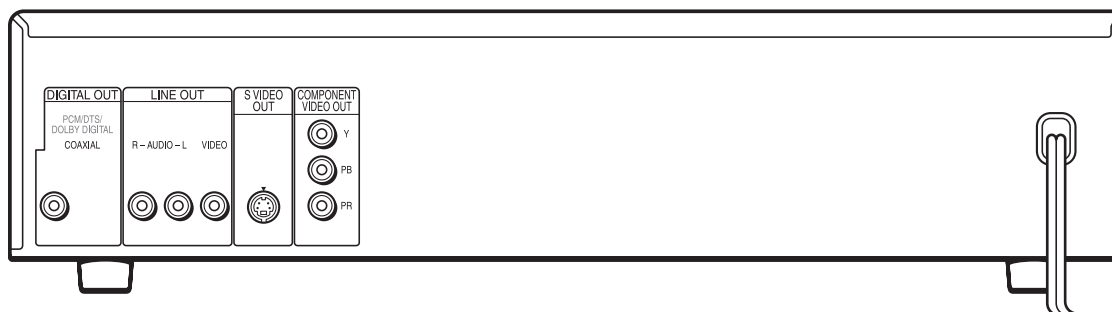

DVP-NC615

DVD player

KEY TECHNOLOGY