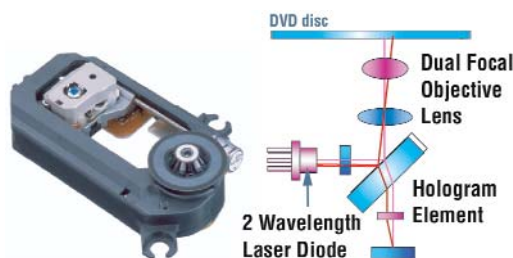

Precision Drive™ 2 System Past generations of Precision Drive technology were only able to compensate for warped discs by moving the entire optical block, which took more time and limited the amount of correction possible.

Sony's new Precision Drive 2 system simplifies the process by moving the lens—instead of the entire optical block—for faster and more accurate error correction.

ADDITIONAL FEATURES

Specifications

Audio

- 192kHz/24bit Audio DAC
- 48kHz/16bit Digital Output
- Frequency Response:
  - DVD (PCM96kHz): 2Hz to 44kHz (±1.0)
  - DVD (PCM48kHz): 2Hz to 22kHz (±0.5)
  - CD: 2Hz to 20kHz (±0.5)
- Signal-to-Noise Ratio: 115dB
- Audio Dynamic Range:
  - DVD: 103 dB
  - CD: 99 dB

- Harmonic Distortion: 0.003%
- Wow and Flutter: Less than detected value (±0.001%W PEAK)

Video

- 10bit/27MHz Video DAC
- Signal Format: NTSC

Connections

Video Outputs

- Composite Video Output x 1
- S-Video Output x 1
- Component Video Output x 1

Audio Outputs

- Analog Audio: 2ch Output x 1
- Coaxial Digital Output x 1

General

- Power Requirements: AC120V, 60Hz
- Power Consumption (in Operation): 13W

Accessories

Supplied Accessories

- Instruction Manual
- AV Cable
- 4 Column Multi Brand TV Remote
- AA Battery x 2

Weights & Measures*

- Dimensions (W x H x D): 17" x 4.25" x 16.1"
- Weight: 11.22 lbs.
- Box Dimensions (W x H x D): 21.9" x 8" x 21.4"
- Box Weight: 16.5 lbs.

*Weights & Measures are approximate.