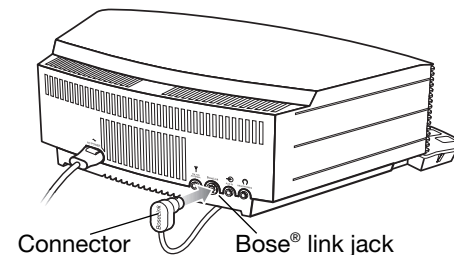

## Placing the IC-1

With its feet securely seated in the IC-1 foot rests, the Wave® music system sits firmly in position, just behind the button panel.

**CE** This product conforms to the EMC Directive 89/336/EEC and to the Low Voltage Directive 73/23/EEC. The complete Declaration of Conformity can be found on [www.bose.com](http://www.bose.com)

This product complies with the Canadian ICES-003 Class B specifications.

1. Place the IC-1 on a solid and level surface with its cable extended full length in back.

2. Lower the Wave® music system onto the flat bottom section of the IC-1 until the front feet of the Wave® music system slip into the foot rests.

3. Insert the connector of the IC-1 cable into the Bose® link jack on the rear of the Wave® music system.

With the Wave® music system plugged into an outlet, the IC-1 is now ready for use.

Clean only with a dry cloth.