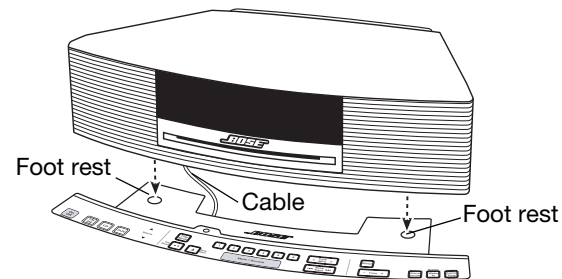

# The Wave® Music System IC-1

Thank you for purchasing the IC-1 (Integrated Controller-1). It is designed to work with the Wave® music system, providing easy access to complete system functionality.

## Placing the IC-1

With its feet securely seated in the IC-1 foot rests, the Wave® music system sits firmly in position, just behind the button panel.

**CE** This product conforms to the EMC Directive 89/336/EEC and to the Low Voltage Directive 73/23/EEC. The complete Declaration of Conformity can be found on [www.bose.com](http://www.bose.com)

This product complies with the Canadian ICES-003 Class B specifications.

1. Place the IC-1 on a solid and level surface with its cable extended full length in back.

2. Lower the Wave® music system onto the flat bottom section of the IC-1 until the front feet of the Wave® music system slip into the foot rests.