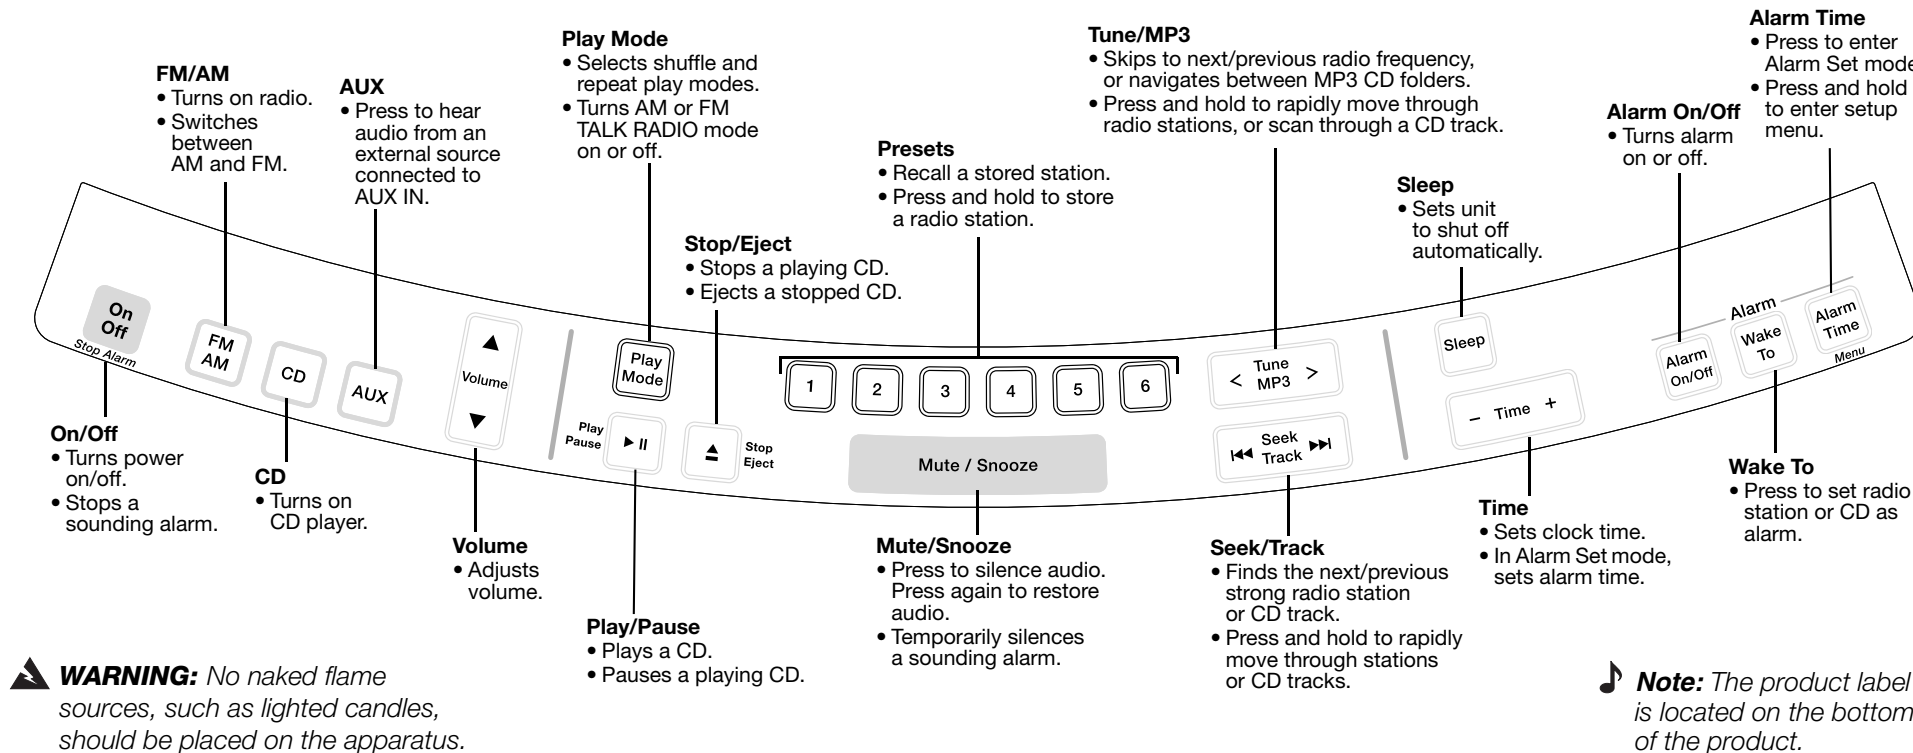

# The Wave® Music System IC-1

Thank you for purchasing the IC-1 (Integrated Controller-1). It is designed to work with the Wave® music system, providing easy access to complete system functionality.

## Placing the IC-1

With its feet securely seated in the IC-1 foot rests, the Wave® music system sits firmly in position, just behind the button panel.

**CE** This product conforms to the EMC Directive 89/336/EEC and to the Low Voltage Directive 73/23/EEC. The complete Declaration of Conformity can be found on [www.bose.com](http://www.bose.com)

This product complies with the Canadian ICES-003 Class B specifications.

1. Place the IC-1 on a solid and level surface with its cable extended full length in back.

2. Lower the Wave® music system onto the flat bottom section of the IC-1 until the front feet of the Wave® music system slip into the foot rests.

3. Insert the connector of the IC-1 cable into the Bose® link jack on the rear of the Wave® music system.

With the Wave® music system plugged into an outlet, the IC-1 is now ready for use.

Clean only with a dry cloth.