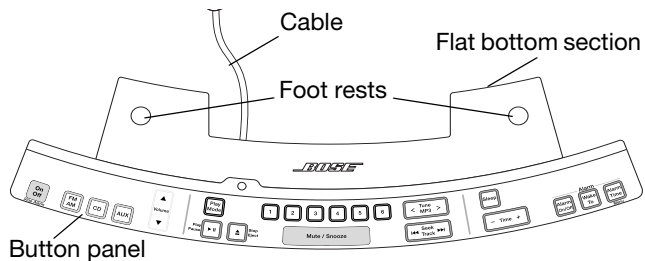

# The Wave® Music System IC-1

Thank you for purchasing the IC-1 (Integrated Controller-1). It is designed to work with the Wave® music system, providing easy access to complete system functionality.

## Placing the IC-1

With its feet securely seated in the IC-1 foot rests, the Wave® music system sits firmly in position, just behind the button panel.

**CE** This product conforms to the EMC Directive 89/336/EEC and to the Low Voltage Directive 73/23/EEC. The complete Declaration of Conformity can be found on [www.bose.com](http://www.bose.com)