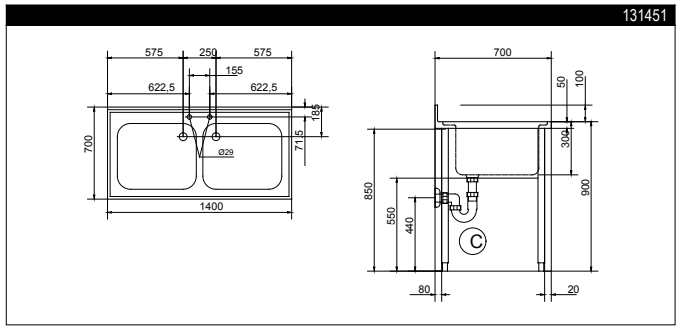

| TECHNICAL DATA               |                  |                  |                    |                    |                |                |
|------------------------------|------------------|------------------|--------------------|--------------------|----------------|----------------|
| CHARACTERISTICS              | MODELS           |                  |                    |                    |                |                |
|                              | LG1225<br>131448 | LG1426<br>131451 | LG1826DX<br>131454 | LG1826SX<br>131455 | LR2D<br>131463 | LR2S<br>131462 |
| External dimensions - mm     |                  |                  |                    |                    |                |                |
| width                        | 1200             | 1400             | 1800               | 1800               | 1800           | 1800           |
| depth                        | 700              | 700              | 700                | 700                | 700            | 700            |
| height                       | 900              | 900              | 900                | 900                | 900            | 900            |
| Worktop thickness - mm       | 50               | 50               | 50                 | 50                 | 50             | 50             |
| Upstand dimensions - mm      |                  |                  |                    |                    |                |                |
| height                       | 100              | 100              | 100                | 100                | 100            | 100            |
| depth                        | 13               | 13               | 13                 | 13                 | 13             | 13             |
| radius                       | R=10             | R=10             | R=10               | R=10               | R=10           | R=10           |
| Bowls - n.                   | 2                | 2                | 2                  | 2                  | 2              | 2              |
| Bowl dimensions (wxdxh) - mm | 500x500xH300     | 600x500xH300     | 500x500xH300       | 500x500xH300       | 500x500xH300   | 500x500xH300   |
| Net weight - kg.             | 42               | 46               | 51                 | 51                 | 80             | 80             |
| Drainer position             |                  |                  | Right              | Left               | Right          | Left           |