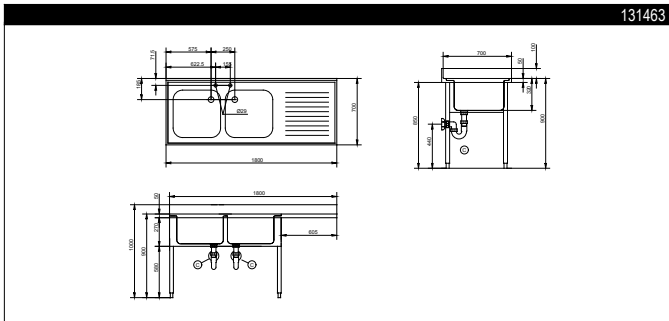

| TECHNICAL DATA               |                  |                  |                    |                    |                |                |
|------------------------------|------------------|------------------|--------------------|--------------------|----------------|----------------|
| CHARACTERISTICS              | MODELS           |                  |                    |                    |                |                |
|                              | LG1225<br>131448 | LG1426<br>131451 | LG1826DX<br>131454 | LG1826SX<br>131455 | LR2D<br>131463 | LR2S<br>131462 |
| External dimensions - mm     |                  |                  |                    |                    |                |                |
| width                        | 1200             | 1400             | 1800               | 1800               | 1800           | 1800           |
| depth                        | 700              | 700              | 700                | 700                | 700            | 700            |
| height                       | 900              | 900              | 900                | 900                | 900            | 900            |
| Worktop thickness - mm       | 50               | 50               | 50                 | 50                 | 50             | 50             |
| Upstand dimensions - mm      |                  |                  |                    |                    |                |                |
| height                       | 100              | 100              | 100                | 100                | 100            | 100            |
| depth                        | 13               | 13               | 13                 | 13                 | 13             | 13             |
| radius                       | R=10             | R=10             | R=10               | R=10               | R=10           | R=10           |
| Bowls - n.                   | 2                | 2                | 2                  | 2                  | 2              | 2              |
| Bowl dimensions (wxdxh) - mm | 500x500xH300     | 600x500xH300     | 500x500xH300       | 500x500xH300       | 500x500xH300   | 500x500xH300   |
| Net weight - kg.             | 42               | 46               | 51                 | 51                 | 80             | 80             |
| Drainer position             |                  |                  | Right              | Left               | Right          | Left           |