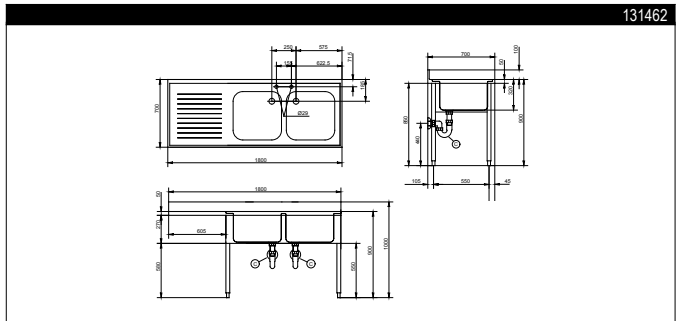

LEGEND

	LG1225 131448	LG1426 131451	LG1826DX 131454	LG1826SX 131455	LR2D 131463	LR2S 131462
A - Hot water inlet	3/4"	3/4"	3/4"	3/4"	3/4"	3/4"
B - Cold water inlet	3/4"	3/4"	3/4"	3/4"	3/4"	3/4"
C - Water drain	2"	2"	2"	2"	2"	2"

OPTIONAL ACCESSORIES