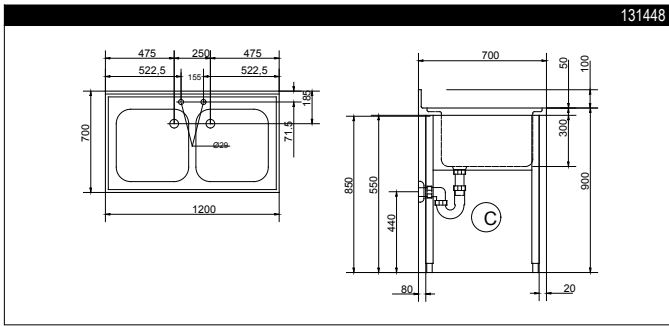

| TECHNICAL DATA               |                  |                  |                    |                    |                |                |
|------------------------------|------------------|------------------|--------------------|--------------------|----------------|----------------|
| CHARACTERISTICS              | MODELS           |                  |                    |                    |                |                |
|                              | LG1225<br>131448 | LG1426<br>131451 | LG1826DX<br>131454 | LG1826SX<br>131455 | LR2D<br>131463 | LR2S<br>131462 |
| External dimensions - mm     |                  |                  |                    |                    |                |                |
| width                        | 1200             | 1400             | 1800               | 1800               | 1800           | 1800           |
| depth                        | 700              | 700              | 700                | 700                | 700            | 700            |
| height                       | 900              | 900              | 900                | 900                | 900            | 900            |
| Worktop thickness - mm       | 50               | 50               | 50                 | 50                 | 50             | 50             |
| Upstand dimensions - mm      |                  |                  |                    |                    |                |                |
| height                       | 100              | 100              | 100                | 100                | 100            | 100            |
| depth                        | 13               | 13               | 13                 | 13                 | 13             | 13             |
| radius                       | R=10             | R=10             | R=10               | R=10               | R=10           | R=10           |
| Bowls - n.                   | 2                | 2                | 2                  | 2                  | 2              | 2              |
| Bowl dimensions (wxdxh) - mm | 500x500xH300     | 600x500xH300     | 500x500xH300       | 500x500xH300       | 500x500xH300   | 500x500xH300   |
| Net weight - kg.             | 42               | 46               | 51                 | 51                 | 80             | 80             |
| Drainer position             |                  |                  | Right              | Left               | Right          | Left           |