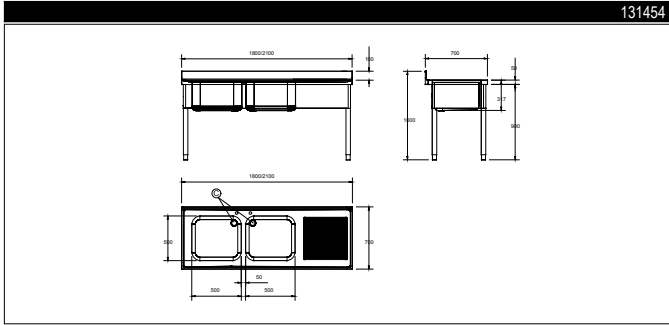

LEGEND

	LG1225 131448	LG1426 131451	LG1826DX 131454	LG1826SX 131455	LR2D 131463	LR2S 131462
A - Hot water inlet	3/4"	3/4"	3/4"	3/4"	3/4"	3/4"
B - Cold water inlet	3/4"	3/4"	3/4"	3/4"	3/4"	3/4"
C - Water drain	2"	2"	2"	2"	2"	2"

OPTIONAL ACCESSORIES