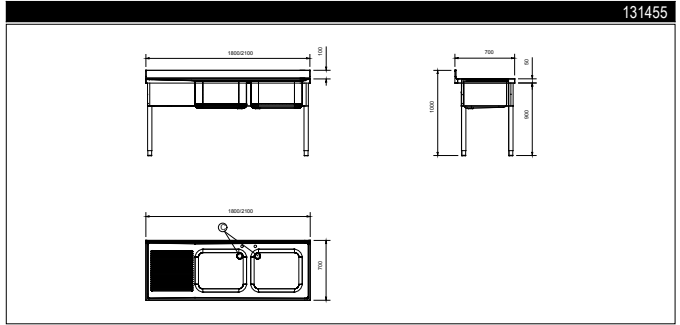

LEGEND

	LG1225 131448	LG1426 131451	LG1826DX 131454	LG1826SX 131455	LR2D 131463	LR2S 131462
A - Hot water inlet	3/4"	3/4"	3/4"	3/4"	3/4"	3/4"
B - Cold water inlet	3/4"	3/4"	3/4"	3/4"	3/4"	3/4"
C - Water drain	2"	2"	2"	2"	2"	2"

OPTIONAL ACCESSORIES