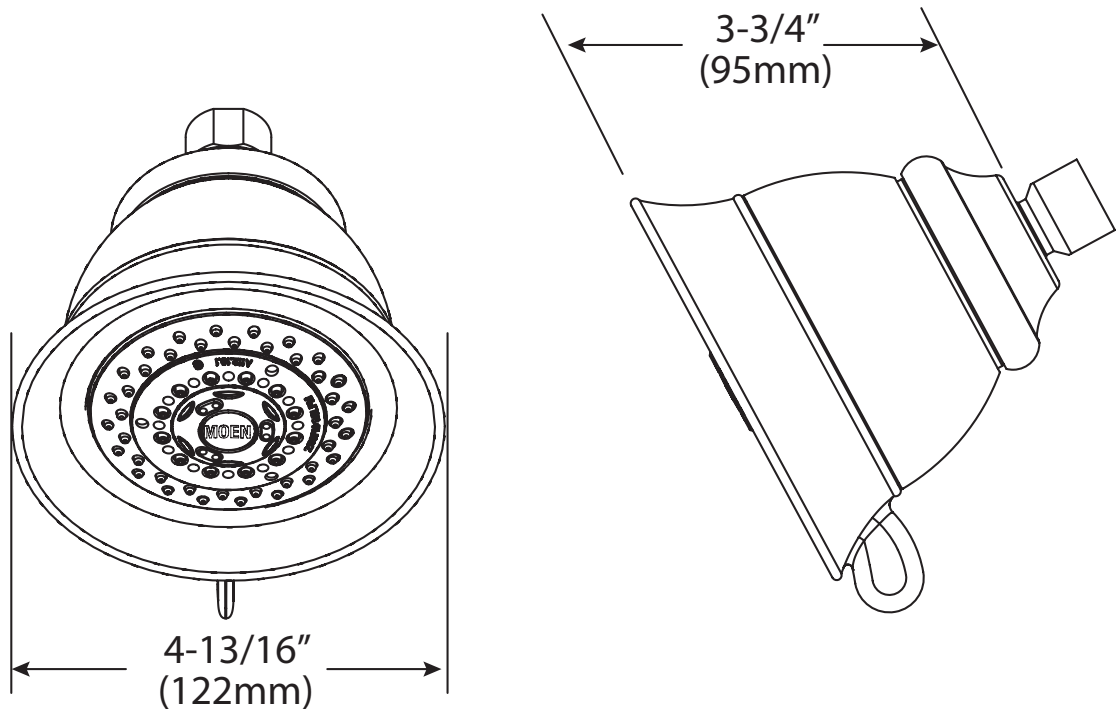

Buy it for looks. Buy it for life.®

DESCRIPTION

- Fixed mount showerhead only
- Nonmetallic spray face and shell
- Brass swivel ball assembly
- Available in chrome, Lifeshine® polished brass, platinum, Lifeshine® brushed nickel, Lifeshine® satine™, nickel, antique bronze or oil rubbed bronze finish

OPERATION

- 4 function massage, fine, full and combined (massage and full): rotate outer ring to select

FLOW

- Designed to deliver 2.5 gpm (9.5 L/min) at 60 psi

STANDARDS

- Designed and manufactured to comply with the requirements of: ASME A112.18.1/CSA B125.1 and all requirements referenced therein

CRITICAL DIMENSIONS

(DO NOT SCALE)