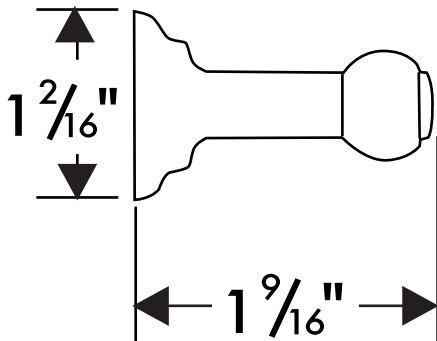

Product Features

- Wall-mounted
- Solid brass

Available Finishes

Chrome	06096000
Oil Rubbed Bronze	06096620
Brushed Nickel	06096820
Polished Nickel	06096830
Rubbed Bronze	06096920

The measurements shown are for reference only.