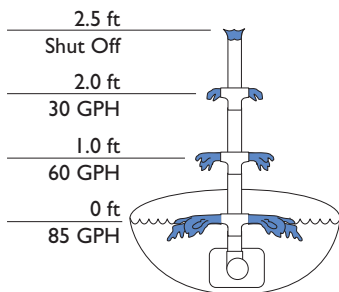

Beckett®

Water Gardening

Fountain Pump

For Small/Tabletop Fountains & Pond Art™

Item: 7061010
Model: M60AUL

Product Features

- Easy-to-adjust flow control
- Compact design
- Bottom intake
- Also for Pond Art™ up to 1 ft high

Average Performance

Small Fountains
Up to 1 ft high

Specifications & Performance

Application	For small Fountains and Pond Art™ up to 1 ft high
Operation	Underwater use only
Duty Cycle	Continuous operation
Power Requirements	120 V, 60 Hz., 5.5 watts, 0.1 A
Pump Type	Wet Rotor
Performance	60 gallons/hour @ 1" lift
Shut Off	2.5 ft
Water Inlet Type	Bottom intake
Water Outlet Type	1/2" I.D. tubing or 1/4" (with included adapter)
Cord Length	6 ft
Warranty	1 year
Model	M60AUL
UPC	052309706107
Master Pack	6