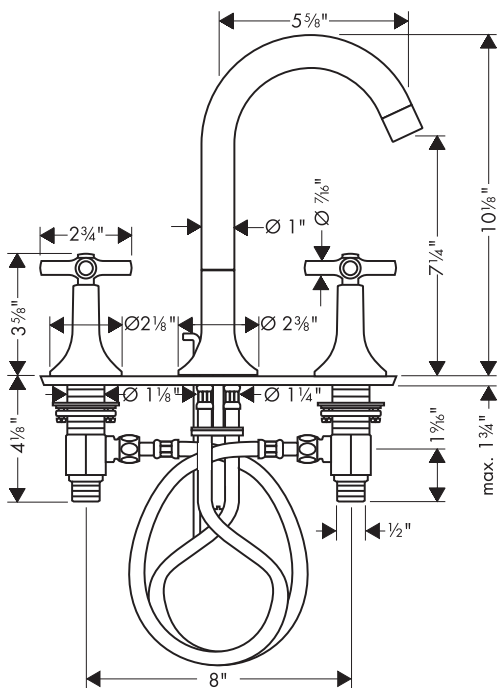

# Axor Terrano Widespread Lavatory Faucet

37134XX1

## Product Features

- Cross handles
- Flexible connection hoses
- Ceramic cartridges
- Spout arm swivels 150°
- Includes pop-up drain
- Flow rate 2.2 gpm

## Available Finishes

Chrome

37134001

Brushed Nickel

37134821

The measurements shown are for reference only.

Products and specifications shown are subject to change without notice.

Specification sheet revised 3/2008