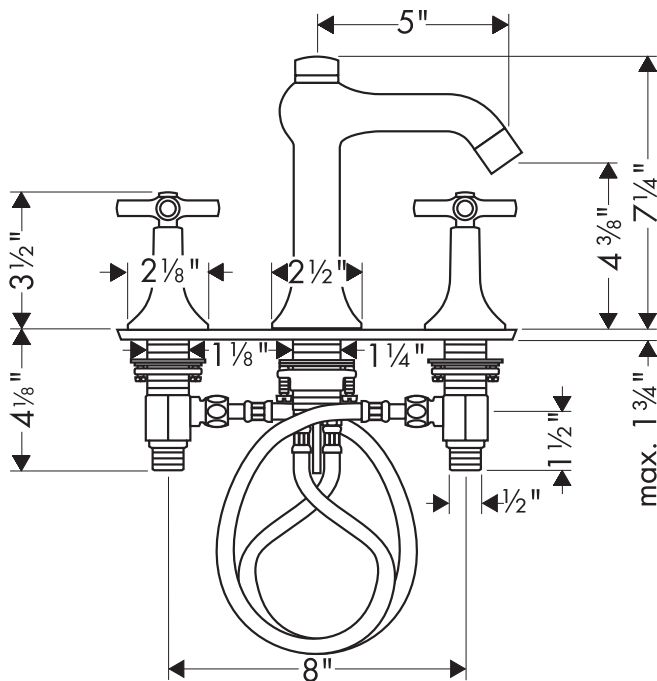

Axor Terrano Widespread Lavatory Faucet

37133XX1

Product Features

- Cross handles
- Flexible connection hoses
- Ceramic cartridges
- Includes pop-up drain
- Flow rate 2.2 gpm

Code Compliance

This unit meets or exceeds the following:

- ASME A112.18.1
- CSA B125.1
- Listed by IAPMO
- Approved for use in Massachusetts

Available Finishes

Chrome

37133001

Brushed Nickel

37133821

Installation Notes

Requires 1/2" supply lines

The measurements shown are for reference only.

Products and specifications shown are subject to change without notice.

Specification sheet revised 3/2008

AXOR[®]
hansgrohe