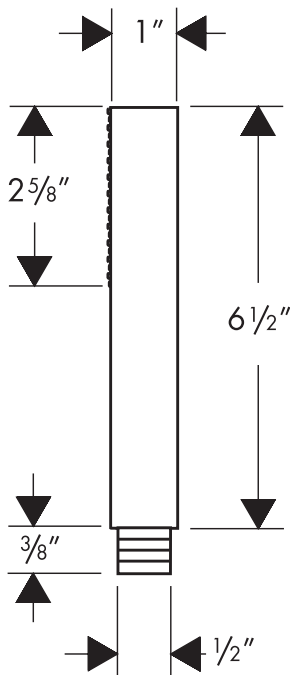

Product Features

- Full spray
- Rubit™ cleaning system
- Fits all 1/2" handshower hoses
- 2.5 gpm max.

Code Compliance

This unit meets or exceeds the following:

- ASME A112.18.1
- CSA B125.1
- Listed by IAPMO
- Approved for use in Massachusetts

Available Finishes

Steel

28531800

The measurements shown are for reference only.

Products and specifications shown are subject to change without notice.

Specification sheet revised 2/2008