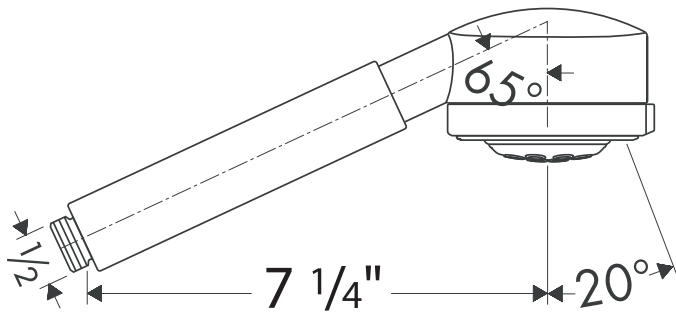

Product Features

- Quiclean™ cleaning system
- Three spray modes: full, 50% water saving, soft aerated
- 2.5 gpm

Available Finishes

Steel

35852801

The measurements shown are for reference only.

Products and specifications shown are subject to change without notice.