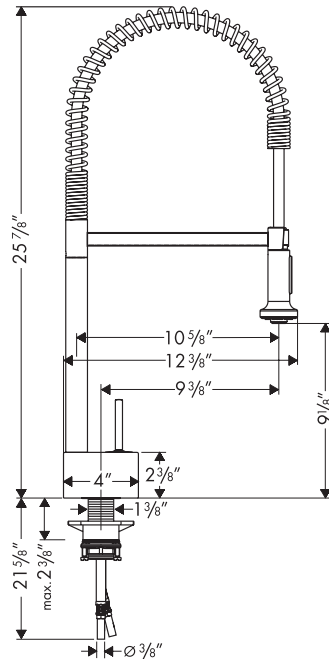

## Product Features

- Single-control operation
- Ceramic cartridge
- Solid brass
- Pull-down spray with full and needle spray modes
- Protection against back siphonage provided by check valve
- Spout swivels 360°
- Cascade no-clog aerator
- 2.2 gpm

## Installation Notes

- 3/8" supply hoses – requires 3/8" compression fittings

The measurements shown are for reference only.

Products and specifications shown are subject to change without notice.

Specification sheet revised 2/2008