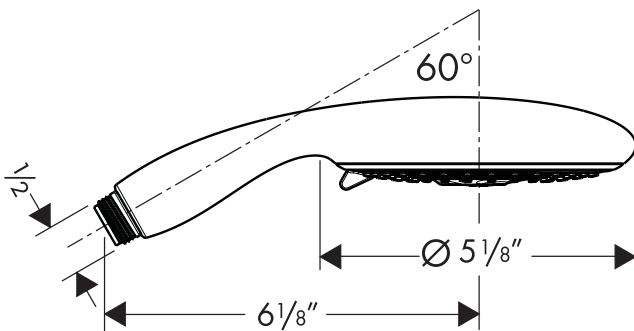

The measurements shown are for reference only.

Products and specifications shown are subject to change without notice.

Specification sheet revised 1/2008

hansgrohe