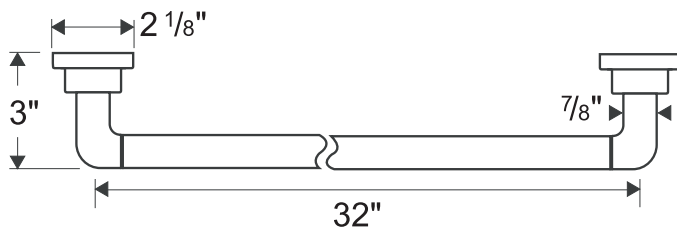

Product Features

- Solid brass

Available Finishes

Chrome

41780000

Brushed Nickel

41780820

The measurements shown are for reference only.

Products and specifications shown are subject to change without notice.

Specification sheet revised 2/2008