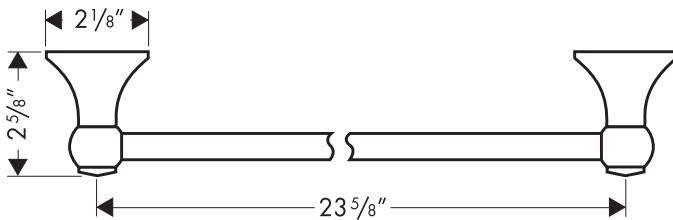

## Product Features

- Solid brass

## Available Finishes

Chrome

41360000

Brushed Nickel

41360820

The measurements shown are for reference only.

Products and specifications shown are subject to change without notice.

Specification sheet revised 4/2008