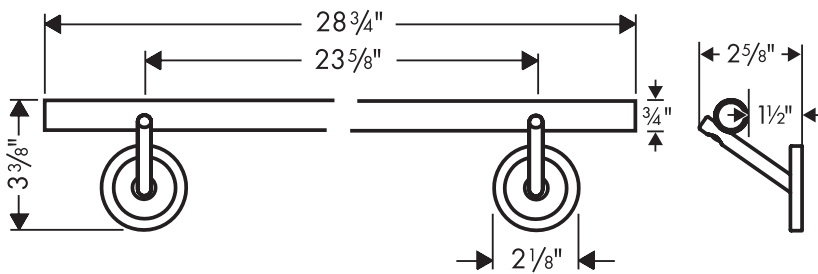

Product Features

- Solid brass

Available Finishes

Chrome

40806000

Brushed Nickel

40806820

The measurements shown are for reference only.

Products and specifications shown are subject to change without notice.

Specification sheet revised 9/2008