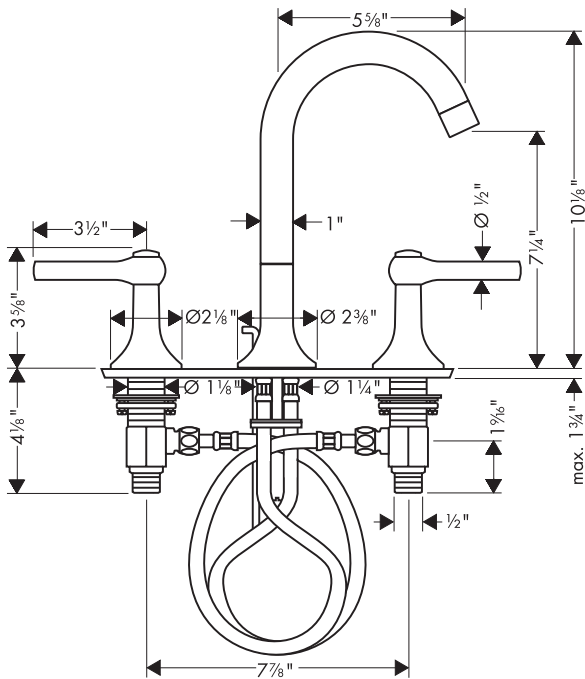

## Product Features

- Lever handles
- Flexible connection hoses
- Ceramic cartridges
- Spout arm swivels 150°
- Includes pop-up drain
- Flow rate 2.2 gpm

## Available Finishes

Chrome

37136001

Brushed Nickel

37136821

The measurements shown are for reference only.

Products and specifications shown are subject to change without notice.

Specification sheet revised 3/2008