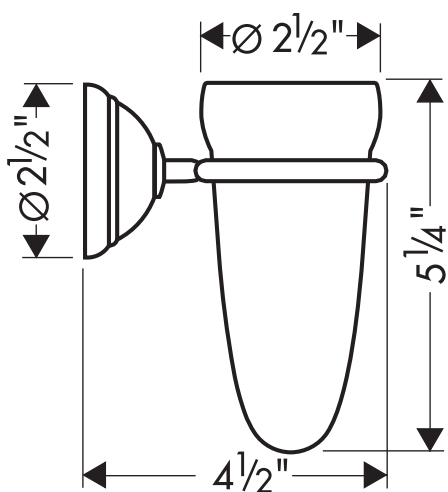

Product Features

- Wall mounted
- Solid brass holder
- Frosted crystal glass tumbler

Available Finishes

Chrome	41434001
Oil Rubbed Bronze	41434621
Brushed Nickel	41434821

The measurements shown are for reference only.

Products and specifications shown are subject to change without notice.

Specification sheet revised 4/2008