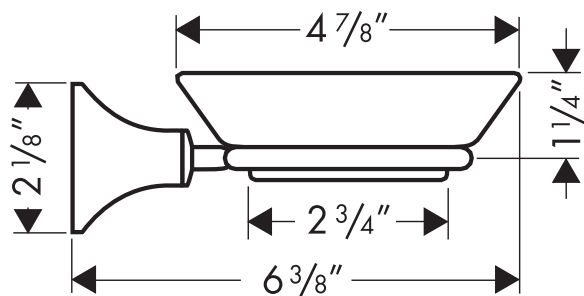

## Product Features

- Wall mounted
- Solid brass holder
- Frosted crystal glass dish

## Available Finishes

Chrome

41333000

Brushed Nickel

41333820

The measurements shown are for reference only.

Products and specifications shown are subject to change without notice.

Specification sheet revised 4/2008