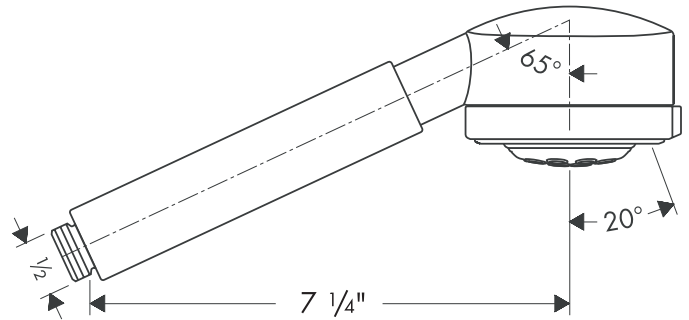

Axor Handshower

38850XX1

Available in Chrome (00), Satinox (81), Brushed Nickel (82)

Product Specification

Three spray modes: full, 50% water saving function, soft aerated
Rubit™ and Quiclean™ cleaning systems
Max. flow rate 2.5 gpm