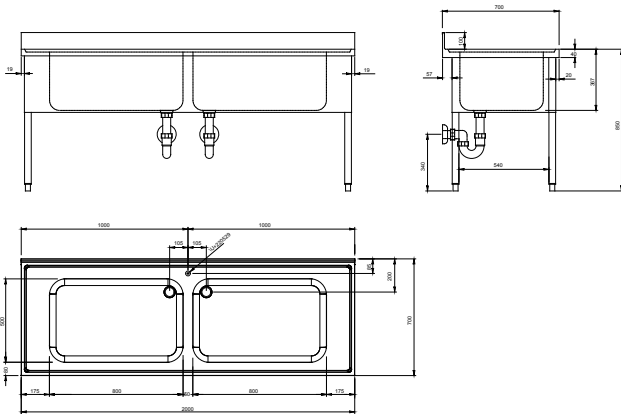

LEGEND

	SLP216 132543	SLP218 132545	SLP220 132547
C - Water drain	1"1/2	1"1/2	1"1/2

OPTIONAL ACCESSORIES

ACCESSORIES

ACCESSORIES	MODELS		
	SLP216 132543	SLP218 132545	SLP220 132547
DOUBLE PLASTIC DRAIN SYPHON 1,5"	850021	850021	850021
ELBOW OP.MIXER TAP+SPOUT-3/4" SINGLE HOLE	855322	855322	855322
ELBOW OP.TAP+SPRAY ARM+SPOUT-3/4" HOLE	855324	855324	855324
FOOT OP.MIXER TAP(HOT+COLD)+SPOUT-3/4"	855328	855328	855328
LOWER SHELF 1600MM	855170		
LOWER SHELF 1800MM		855171	
LOWER SHELF 2000MM			855172
MAXIREEL-RETRACTABLE HOSE SPRAY UNIT 6M	855327	855327	855327
MIXER TAP W/FOOT PEDAL FOR SINKS ON LEGS	855317	855317	855317
MIXER TAP WITH SPOUT 3/4" SINGLE HOLE	855319	855319	855319
MIXER TAP+SPRAY ARM+SPOUT-3/4" SING.HOLE	855329	855329	855329
PRE-WASH SPRAY UNIT,SINGLE HOLE	855315	855315	855315
SINGLE BRASS DRAIN SYPHON 1,5"	855308	855308	855308
SINGLE PLASTIC DRAIN SYPHON 1,5"	855306	855306	855306
WALL MIX.TAP+SPRAY+SPOUT+SH.LEVER+THERM	855307	855307	855307
WALL MIXER TAP WITH SWIVEL SPOUT 3/4"	855310	855310	855310