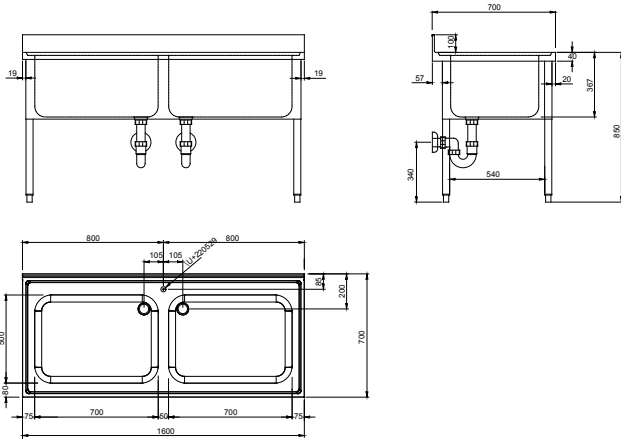

132543

132545

132547