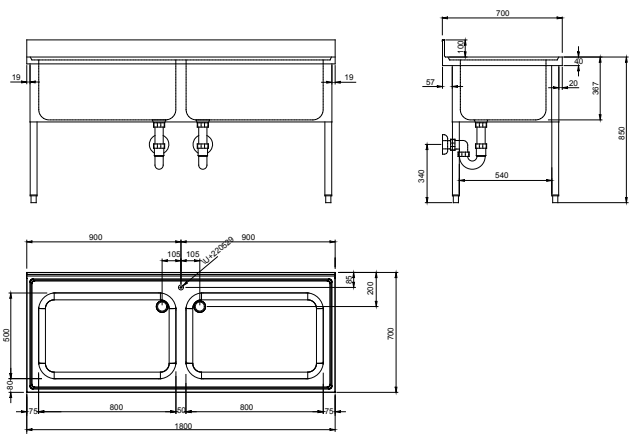

132543

132545

132547