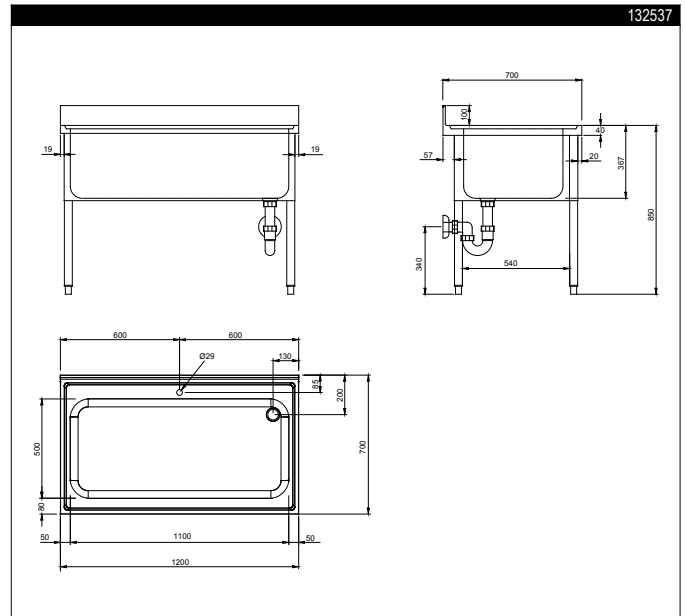

RANGE COMPOSITION

The range consists of 4 single bowl soaking sinks on legs, varying in length from 1000 to 1600 mm.

132537

1000/1600 mm

ECO SOAKING SINK UNIT - 1 BOWL **ZANUSSI** PROFESSIONAL

FUNCTIONAL AND CONSTRUCTION FEATURES

- ◆ 40 mm high worktop in 304 AISI stainless steel, 700 mm in depth.
- ◆ 40 mm shelf in stainless steel with riveted corners and trasversal reinforcements (accessory available upon request).
- ◆ 40x40 mm square section feet in 304 AISI stainless steel.
- ◆ Front and side paneling in stainless steel and back paneling in stainless steel.
- ◆ 100 mm upstand.
- ◆ Handles are built directly into the sliding and hinged doors.

TECHNICAL DATA				
CHARACTERISTICS	MODELS			
	SLP10 132535	SLP12 132537	SLP14 132539	SLP16 132541
External dimensions - mm				
width	1000	1200	1400	1600
depth	700	700	700	700
height	850	850	850	850
Upstand dimensions - mm				
height	100	100	100	100
depth	13	13	13	13
radius	90°	90°	90°	R=8
Bowls - n.	1	1	1	1
Bowl dimensions (wxdxh) - mm	800x500xH350	1100x500xH350	1200x500xH350	1400x500xH350
Net weight - kg.	50	55	60	65