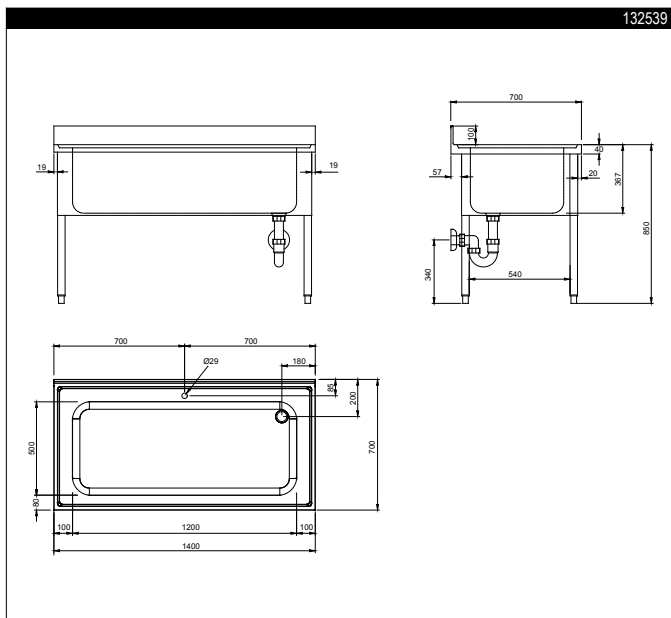

RANGE COMPOSITION

The range consists of 4 single bowl soaking sinks on legs, varying in length from 1000 to 1600 mm.

132537

1000/1600 mm

ECO SOAKING SINK UNIT - 1 BOWL **ZANUSSI** PROFESSIONAL

FUNCTIONAL AND CONSTRUCTION FEATURES

- ◆ 40 mm high worktop in 304 AISI stainless steel, 700 mm in depth.
- ◆ 40 mm shelf in stainless steel with riveted corners and trasversal reinforcements (accessory available upon request).
- ◆ 40x40 mm square section feet in 304 AISI stainless steel.
- ◆ Front and side paneling in stainless steel and back paneling in stainless steel.
- ◆ 100 mm upstand.
- ◆ Handles are built directly into the sliding and hinged doors.

TECHNICAL DATA				
CHARACTERISTICS	MODELS			
	SLP10 132535	SLP12 132537	SLP14 132539	SLP16 132541
External dimensions - mm				
width	1000	1200	1400	1600
depth	700	700	700	700
height	850	850	850	850
Upstand dimensions - mm				
height	100	100	100	100
depth	13	13	13	13
radius	90°	90°	90°	R=8
Bowls - n.	1	1	1	1
Bowl dimensions (wxdxh) - mm	800x500xH350	1100x500xH350	1200x500xH350	1400x500xH350
Net weight - kg.	50	55	60	65