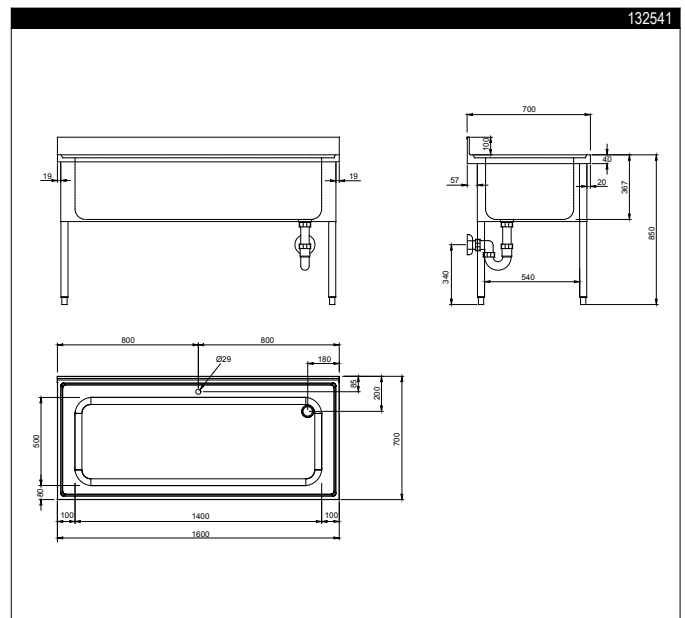

RANGE COMPOSITION

The range consists of 4 single bowl soaking sinks on legs, varying in length from 1000 to 1600 mm.

132537

1000/1600 mm

ECO SOAKING SINK UNIT - 1 BOWL **ZANUSSI** PROFESSIONAL

FUNCTIONAL AND CONSTRUCTION FEATURES

- ◆ 40 mm high worktop in 304 AISI stainless steel, 700 mm in depth.
- ◆ 40 mm shelf in stainless steel with riveted corners and trasversal reinforcements (accessory available upon request).
- ◆ 40x40 mm square section feet in 304 AISI stainless steel.
- ◆ Front and side paneling in stainless steel and back paneling in stainless steel.
- ◆ 100 mm upstand.
- ◆ Handles are built directly into the sliding and hinged doors.

TECHNICAL DATA				
CHARACTERISTICS	MODELS			
	SLP10 132535	SLP12 132537	SLP14 132539	SLP16 132541
External dimensions - mm				
width	1000	1200	1400	1600
depth	700	700	700	700
height	850	850	850	850
Upstand dimensions - mm				
height	100	100	100	100
depth	13	13	13	13
radius	90°	90°	90°	R=8
Bowls - n.	1	1	1	1
Bowl dimensions (wxdxh) - mm	800x500xH350	1100x500xH350	1200x500xH350	1400x500xH350
Net weight - kg.	50	55	60	65