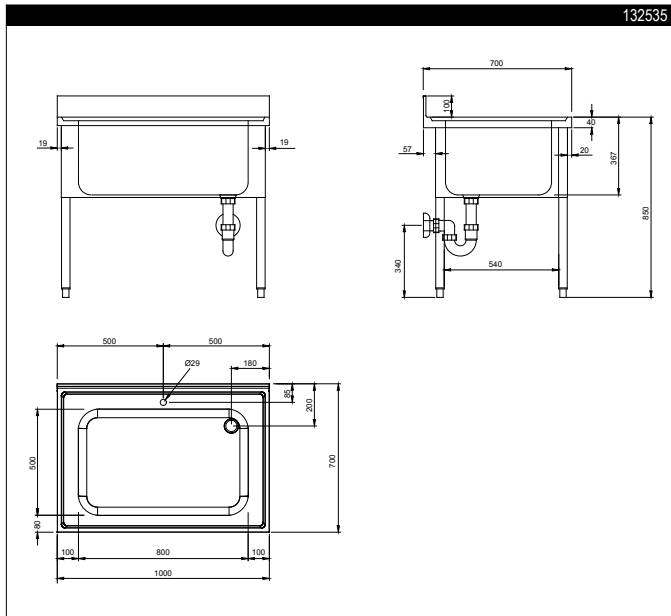

RANGE COMPOSITION

The range consists of 4 single bowl soaking sinks on legs, varying in length from 1000 to 1600 mm.

132537

1000/1600 mm

ECO SOAKING SINK UNIT - 1 BOWL **ZANUSSI** PROFESSIONAL

FUNCTIONAL AND CONSTRUCTION FEATURES

- ◆ 40 mm high worktop in 304 AISI stainless steel, 700 mm in depth.
- ◆ 40 mm shelf in stainless steel with riveted corners and trasversal reinforcements (accessory available upon request).
- ◆ 40x40 mm square section feet in 304 AISI stainless steel.
- ◆ Front and side paneling in stainless steel and back paneling in stainless steel.
- ◆ 100 mm upstand.
- ◆ Handles are built directly into the sliding and hinged doors.

TECHNICAL DATA				
CHARACTERISTICS	MODELS			
	SLP10 132535	SLP12 132537	SLP14 132539	SLP16 132541
External dimensions - mm				
width	1000	1200	1400	1600
depth	700	700	700	700
height	850	850	850	850
Upstand dimensions - mm				
height	100	100	100	100
depth	13	13	13	13
radius	90°	90°	90°	R=8
Bowls - n.	1	1	1	1
Bowl dimensions (wxdxh) - mm	800x500xH350	1100x500xH350	1200x500xH350	1400x500xH350
Net weight - kg.	50	55	60	65