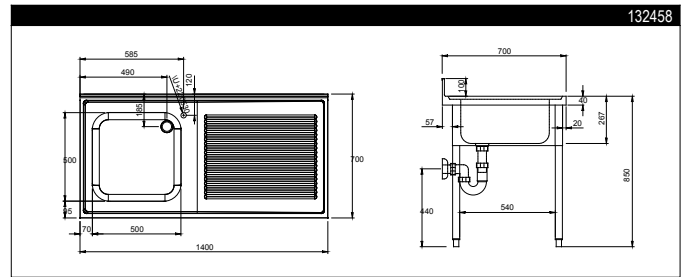

RANGE COMPOSITION

The range consists of 7 single bowl sinks on legs ranging from 700 to 1400 mm in length.

132459

700/1400 mm

ECO SINGLE BOWL SINKS ON LEGS **ZANUSSI** PROFESSIONAL

FUNCTIONAL AND CONSTRUCTION FEATURES

◆ The sink units are delivered already assembled.

- ◆ 40 mm high worktop in 304 AISI stainless steel, 700 mm in depth.
- ◆ Shelf 40 mm in height in stainless steel with riveted corners and trasversal reinforcements (accessory available upon request).
- ◆ 40x40 mm square section feet in 304 AISI stainless steel.
- ◆ Front and side paneling in stainless steel and back paneling in stainless steel.
- ◆ 100 mm upstand.

TECHNICAL DATA							
CHARACTERISTICS	MODELS						
	SL07 132455	SL10D 132514	SL10S 132515	SL12D 132456	SL12S 132457	SL14D 132458	SL14S 132459
External dimensions - mm							
width	700	1000	1000	1200	1200	1400	1400
depth	700	700	700	700	700	700	700
height	850	900	900	850	850	850	850
Upstand dimensions - mm							
height	100	100	100	100	100	100	100
depth	13	13	13	13	13	13	13
radius	90°	90°	90°	90°	90°	90°	90°
Bowls - n.	1	1	1	1	1	1	1
Bowl dimensions (wxdxh) - mm	500x500xH250	400X500XH250	400X500XH250	500x500xH250	500x500xH250	500x500xH250	500x500xH250
Net weight - kg.	20	40	40	42	42	46	46

LEGEND	SL07 132455	SL10D 132514	SL10S 132515	SL12D 132456	SL12S 132457	SL14D 132458	SL14S 132459
A - Hot water inlet	3/4"	3/4"	3/4"	3/4"	3/4"	3/4"	3/4"
B - Cold water inlet	3/4"	3/4"	3/4"	3/4"	3/4"	3/4"	3/4"
C - Water drain	1 1/2"	1 1/2"	1 1/2"	1 1/2"	1 1/2"	1 1/2"	1 1/2"