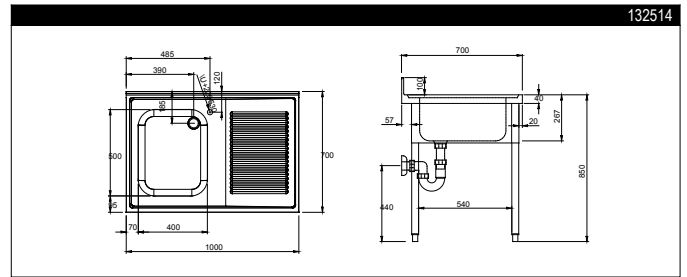

RANGE COMPOSITION

The range consists of 7 single bowl sinks on legs ranging from 700 to 1400 mm in length.

132459

700/1400 mm

ECO SINGLE BOWL SINKS ON LEGS **ZANUSSI** PROFESSIONAL

FUNCTIONAL AND CONSTRUCTION FEATURES

◆ The sink units are delivered already assembled.

- ◆ 40 mm high worktop in 304 AISI stainless steel, 700 mm in depth.
- ◆ Shelf 40 mm in height in stainless steel with riveted corners and trasversal reinforcements (accessory available upon request).
- ◆ 40x40 mm square section feet in 304 AISI stainless steel.
- ◆ Front and side paneling in stainless steel and back paneling in stainless steel.
- ◆ 100 mm upstand.

TECHNICAL DATA							
CHARACTERISTICS	MODELS						
	SL07 132455	SL10D 132514	SL10S 132515	SL12D 132456	SL12S 132457	SL14D 132458	SL14S 132459
External dimensions - mm							
width	700	1000	1000	1200	1200	1400	1400
depth	700	700	700	700	700	700	700
height	850	900	900	850	850	850	850
Upstand dimensions - mm							
height	100	100	100	100	100	100	100
depth	13	13	13	13	13	13	13
radius	90°	90°	90°	90°	90°	90°	90°
Bowls - n.	1	1	1	1	1	1	1
Bowl dimensions (wxdxh) - mm	500x500xH250	400X500XH250	400X500XH250	500x500xH250	500x500xH250	500x500xH250	500x500xH250
Net weight - kg.	20	40	40	42	42	46	46

LEGEND	SL07 132455	SL10D 132514	SL10S 132515	SL12D 132456	SL12S 132457	SL14D 132458	SL14S 132459
A - Hot water inlet	3/4"	3/4"	3/4"	3/4"	3/4"	3/4"	3/4"
B - Cold water inlet	3/4"	3/4"	3/4"	3/4"	3/4"	3/4"	3/4"
C - Water drain	1 1/2"	1 1/2"	1 1/2"	1 1/2"	1 1/2"	1 1/2"	1 1/2"