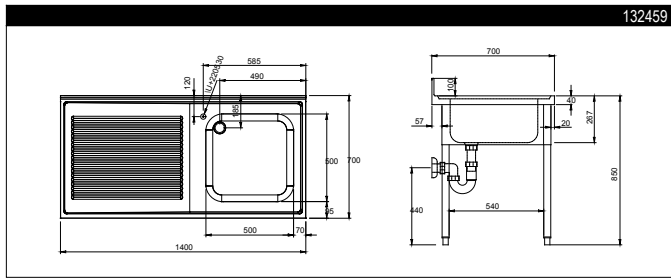

RANGE COMPOSITION

The range consists of 7 single bowl sinks on legs ranging from 700 to 1400 mm in length.

132459

700/1400 mm

ECO SINGLE BOWL SINKS ON LEGS **ZANUSSI** PROFESSIONAL

FUNCTIONAL AND CONSTRUCTION FEATURES

◆ The sink units are delivered already assembled.

- ◆ 40 mm high worktop in 304 AISI stainless steel, 700 mm in depth.
- ◆ Shelf 40 mm in height in stainless steel with riveted corners and trasversal reinforcements (accessory available upon request).
- ◆ 40x40 mm square section feet in 304 AISI stainless steel.
- ◆ Front and side paneling in stainless steel and back paneling in stainless steel.
- ◆ 100 mm upstand.

TECHNICAL DATA							
CHARACTERISTICS	MODELS						
	SL07 132455	SL10D 132514	SL10S 132515	SL12D 132456	SL12S 132457	SL14D 132458	SL14S 132459
External dimensions - mm							
width	700	1000	1000	1200	1200	1400	1400
depth	700	700	700	700	700	700	700
height	850	900	900	850	850	850	850
Upstand dimensions - mm							
height	100	100	100	100	100	100	100
depth	13	13	13	13	13	13	13
radius	90°	90°	90°	90°	90°	90°	90°
Bowls - n.	1	1	1	1	1	1	1
Bowl dimensions (wxdxh) - mm	500x500xH250	400X500XH250	400X500XH250	500x500xH250	500x500xH250	500x500xH250	500x500xH250
Net weight - kg.	20	40	40	42	42	46	46

LEGEND	SL07 132455	SL10D 132514	SL10S 132515	SL12D 132456	SL12S 132457	SL14D 132458	SL14S 132459
A - Hot water inlet	3/4"	3/4"	3/4"	3/4"	3/4"	3/4"	3/4"
B - Cold water inlet	3/4"	3/4"	3/4"	3/4"	3/4"	3/4"	3/4"
C - Water drain	1 1/2"	1 1/2"	1 1/2"	1 1/2"	1 1/2"	1 1/2"	1 1/2"