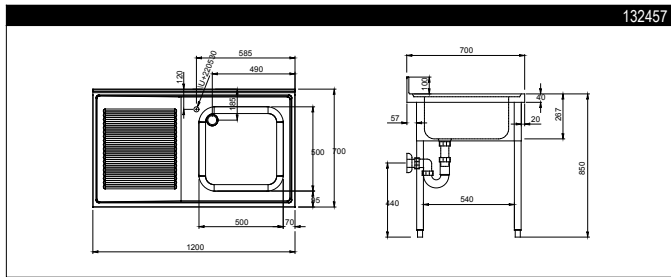

RANGE COMPOSITION

The range consists of 7 single bowl sinks on legs ranging from 700 to 1400 mm in length.

132459

700/1400 mm

ECO SINGLE BOWL SINKS ON LEGS **ZANUSSI** PROFESSIONAL

FUNCTIONAL AND CONSTRUCTION FEATURES

◆ The sink units are delivered already assembled.

- ◆ 40 mm high worktop in 304 AISI stainless steel, 700 mm in depth.
- ◆ Shelf 40 mm in height in stainless steel with riveted corners and trasversal reinforcements (accessory available upon request).
- ◆ 40x40 mm square section feet in 304 AISI stainless steel.
- ◆ Front and side paneling in stainless steel and back paneling in stainless steel.
- ◆ 100 mm upstand.

TECHNICAL DATA							
CHARACTERISTICS	MODELS						
	SL07 132455	SL10D 132514	SL10S 132515	SL12D 132456	SL12S 132457	SL14D 132458	SL14S 132459
External dimensions - mm							
width	700	1000	1000	1200	1200	1400	1400
depth	700	700	700	700	700	700	700
height	850	900	900	850	850	850	850
Upstand dimensions - mm							
height	100	100	100	100	100	100	100
depth	13	13	13	13	13	13	13
radius	90°	90°	90°	90°	90°	90°	90°
Bowls - n.	1	1	1	1	1	1	1
Bowl dimensions (wxdxh) - mm	500x500xH250	400X500XH250	400X500XH250	500x500xH250	500x500xH250	500x500xH250	500x500xH250
Net weight - kg.	20	40	40	42	42	46	46

LEGEND	SL07 132455	SL10D 132514	SL10S 132515	SL12D 132456	SL12S 132457	SL14D 132458	SL14S 132459
A - Hot water inlet	3/4"	3/4"	3/4"	3/4"	3/4"	3/4"	3/4"
B - Cold water inlet	3/4"	3/4"	3/4"	3/4"	3/4"	3/4"	3/4"
C - Water drain	1 1/2"	1 1/2"	1 1/2"	1 1/2"	1 1/2"	1 1/2"	1 1/2"