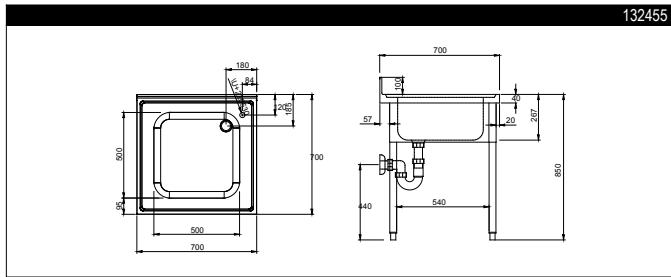

RANGE COMPOSITION

The range consists of 7 single bowl sinks on legs ranging from 700 to 1400 mm in length.

132459

700/1400 mm

ECO SINGLE BOWL SINKS ON LEGS **ZANUSSI** PROFESSIONAL

FUNCTIONAL AND CONSTRUCTION FEATURES

◆ The sink units are delivered already assembled.

- ◆ 40 mm high worktop in 304 AISI stainless steel, 700 mm in depth.
- ◆ Shelf 40 mm in height in stainless steel with riveted corners and trasversal reinforcements (accessory available upon request).
- ◆ 40x40 mm square section feet in 304 AISI stainless steel.
- ◆ Front and side paneling in stainless steel and back paneling in stainless steel.
- ◆ 100 mm upstand.

TECHNICAL DATA							
CHARACTERISTICS	MODELS						
	SL07 132455	SL10D 132514	SL10S 132515	SL12D 132456	SL12S 132457	SL14D 132458	SL14S 132459
External dimensions - mm							
width	700	1000	1000	1200	1200	1400	1400
depth	700	700	700	700	700	700	700
height	850	900	900	850	850	850	850
Upstand dimensions - mm							
height	100	100	100	100	100	100	100
depth	13	13	13	13	13	13	13
radius	90°	90°	90°	90°	90°	90°	90°
Bowls - n.	1	1	1	1	1	1	1
Bowl dimensions (wxdxh) - mm	500x500xH250	400X500XH250	400X500XH250	500x500xH250	500x500xH250	500x500xH250	500x500xH250
Net weight - kg.	20	40	40	42	42	46	46

LEGEND	SL07 132455	SL10D 132514	SL10S 132515	SL12D 132456	SL12S 132457	SL14D 132458	SL14S 132459
A - Hot water inlet	3/4"	3/4"	3/4"	3/4"	3/4"	3/4"	3/4"
B - Cold water inlet	3/4"	3/4"	3/4"	3/4"	3/4"	3/4"	3/4"
C - Water drain	1 1/2"	1 1/2"	1 1/2"	1 1/2"	1 1/2"	1 1/2"	1 1/2"