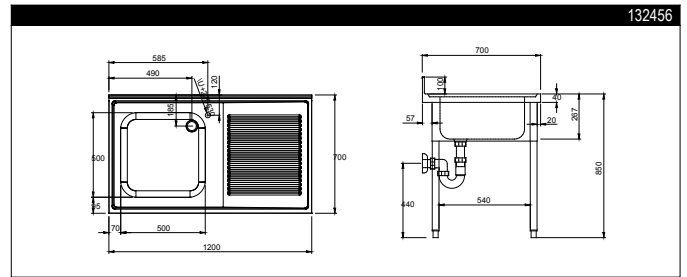

RANGE COMPOSITION

The range consists of 7 single bowl sinks on legs ranging from 700 to 1400 mm in length.

132459

700/1400 mm

ECO SINGLE BOWL SINKS ON LEGS **ZANUSSI** PROFESSIONAL

FUNCTIONAL AND CONSTRUCTION FEATURES

◆ The sink units are delivered already assembled.

- ◆ 40 mm high worktop in 304 AISI stainless steel, 700 mm in depth.
- ◆ Shelf 40 mm in height in stainless steel with riveted corners and trasversal reinforcements (accessory available upon request).
- ◆ 40x40 mm square section feet in 304 AISI stainless steel.
- ◆ Front and side paneling in stainless steel and back paneling in stainless steel.
- ◆ 100 mm upstand.

TECHNICAL DATA							
CHARACTERISTICS	MODELS						
	SL07 132455	SL10D 132514	SL10S 132515	SL12D 132456	SL12S 132457	SL14D 132458	SL14S 132459
External dimensions - mm							
width	700	1000	1000	1200	1200	1400	1400
depth	700	700	700	700	700	700	700
height	850	900	900	850	850	850	850
Upstand dimensions - mm							
height	100	100	100	100	100	100	100
depth	13	13	13	13	13	13	13
radius	90°	90°	90°	90°	90°	90°	90°
Bowls - n.	1	1	1	1	1	1	1
Bowl dimensions (wxdxh) - mm	500x500xH250	400X500XH250	400X500XH250	500x500xH250	500x500xH250	500x500xH250	500x500xH250
Net weight - kg.	20	40	40	42	42	46	46

LEGEND	SL07 132455	SL10D 132514	SL10S 132515	SL12D 132456	SL12S 132457	SL14D 132458	SL14S 132459
A - Hot water inlet	3/4"	3/4"	3/4"	3/4"	3/4"	3/4"	3/4"
B - Cold water inlet	3/4"	3/4"	3/4"	3/4"	3/4"	3/4"	3/4"
C - Water drain	1 1/2"	1 1/2"	1 1/2"	1 1/2"	1 1/2"	1 1/2"	1 1/2"