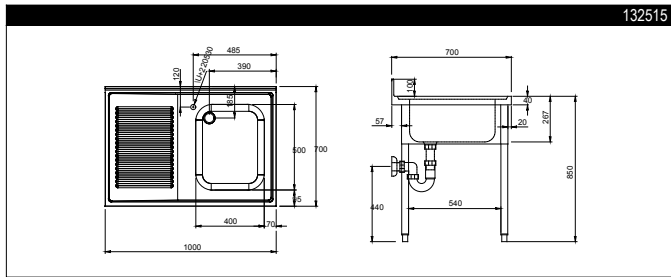

RANGE COMPOSITION

The range consists of 7 single bowl sinks on legs ranging from 700 to 1400 mm in length.

132459

700/1400 mm

ECO SINGLE BOWL SINKS ON LEGS **ZANUSSI** PROFESSIONAL

FUNCTIONAL AND CONSTRUCTION FEATURES

◆ The sink units are delivered already assembled.

- ◆ 40 mm high worktop in 304 AISI stainless steel, 700 mm in depth.
- ◆ Shelf 40 mm in height in stainless steel with riveted corners and trasversal reinforcements (accessory available upon request).
- ◆ 40x40 mm square section feet in 304 AISI stainless steel.
- ◆ Front and side paneling in stainless steel and back paneling in stainless steel.
- ◆ 100 mm upstand.

TECHNICAL DATA							
CHARACTERISTICS	MODELS						
	SL07 132455	SL10D 132514	SL10S 132515	SL12D 132456	SL12S 132457	SL14D 132458	SL14S 132459
External dimensions - mm							
width	700	1000	1000	1200	1200	1400	1400
depth	700	700	700	700	700	700	700
height	850	900	900	850	850	850	850
Upstand dimensions - mm							
height	100	100	100	100	100	100	100
depth	13	13	13	13	13	13	13
radius	90°	90°	90°	90°	90°	90°	90°
Bowls - n.	1	1	1	1	1	1	1
Bowl dimensions (wxdxh) - mm	500x500xH250	400X500XH250	400X500XH250	500x500xH250	500x500xH250	500x500xH250	500x500xH250
Net weight - kg.	20	40	40	42	42	46	46

LEGEND	SL07 132455	SL10D 132514	SL10S 132515	SL12D 132456	SL12S 132457	SL14D 132458	SL14S 132459
A - Hot water inlet	3/4"	3/4"	3/4"	3/4"	3/4"	3/4"	3/4"
B - Cold water inlet	3/4"	3/4"	3/4"	3/4"	3/4"	3/4"	3/4"
C - Water drain	1 1/2"	1 1/2"	1 1/2"	1 1/2"	1 1/2"	1 1/2"	1 1/2"