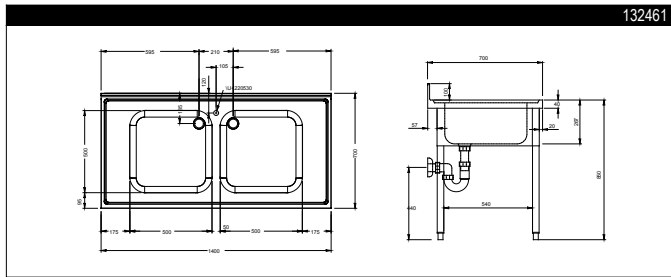

## RANGE COMPOSITION

The range consists of 7 sinks on legs with two bowls varying in length from 1000 to 1800 mm.

# 1000/1800 mm

TECHNICAL DATA							
CHARACTERISTICS	MODELS						
	SL210 132516	SL212 132460	SL214 132461	SL216D 132517	SL216S 132518	SL218D 132462	SL218S 132463
External dimensions - mm							
width	1000	1200	1400	1600	1600	1800	1800
depth	700	700	700	700	700	700	700
height	850	850	850	850	850	850	850
Upstand dimensions - mm							
height	100	100	100	100	100	100	100
depth	13	13	13	13	13	13	13
radius	90°	90°	90°	90°	90°	90°	90°
Bowls - n.	2	2	2	2	2	2	2
Bowl dimensions (wxdxh) - mm	400x500xH250	500x500xH250	500x500xH250	400x500xH250	400x500xH250	500x500xH250	500x500xH250
Net weight - kg.	40	42	45	48	48	51	51

LEGEND	SL210 132516	SL212 132460	SL214 132461	SL216D 132517	SL216S 132518	SL218D 132462	SL218S 132463
A - Hot water inlet	3/4"	3/4"	3/4"	3/4"	3/4"	3/4"	3/4"
B - Cold water inlet	3/4"	3/4"	3/4"	3/4"	3/4"	3/4"	3/4"
C - Water drain	1 1/2"	1 1/2"	1 1/2"	1 1/2"	1 1/2"	1 1/2"	1 1/2"