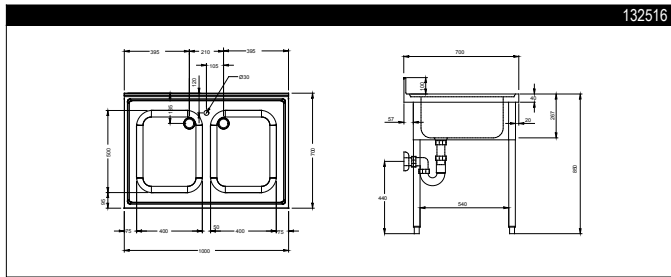

## RANGE COMPOSITION

The range consists of 7 sinks on legs with two bowls varying in length from 1000 to 1800 mm.

# 1000/1800 mm

TECHNICAL DATA							
CHARACTERISTICS	MODELS						
	SL210 132516	SL212 132460	SL214 132461	SL216D 132517	SL216S 132518	SL218D 132462	SL218S 132463
External dimensions - mm							
width	1000	1200	1400	1600	1600	1800	1800
depth	700	700	700	700	700	700	700
height	850	850	850	850	850	850	850
Upstand dimensions - mm							
height	100	100	100	100	100	100	100
depth	13	13	13	13	13	13	13
radius	90°	90°	90°	90°	90°	90°	90°
Bowls - n.	2	2	2	2	2	2	2
Bowl dimensions (wxdxh) - mm	400x500xH250	500x500xH250	500x500xH250	400x500xH250	400x500xH250	500x500xH250	500x500xH250
Net weight - kg.	40	42	45	48	48	51	51

LEGEND	SL210 132516	SL212 132460	SL214 132461	SL216D 132517	SL216S 132518	SL218D 132462	SL218S 132463
A - Hot water inlet	3/4"	3/4"	3/4"	3/4"	3/4"	3/4"	3/4"
B - Cold water inlet	3/4"	3/4"	3/4"	3/4"	3/4"	3/4"	3/4"
C - Water drain	1 1/2"	1 1/2"	1 1/2"	1 1/2"	1 1/2"	1 1/2"	1 1/2"