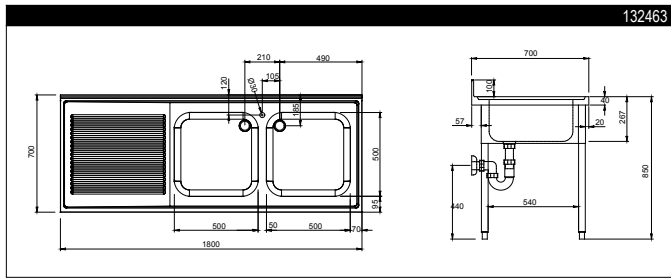

## RANGE COMPOSITION

The range consists of 7 sinks on legs with two bowls varying in length from 1000 to 1800 mm.

# 1000/1800 mm

TECHNICAL DATA							
CHARACTERISTICS	MODELS						
	SL210 132516	SL212 132460	SL214 132461	SL216D 132517	SL216S 132518	SL218D 132462	SL218S 132463
External dimensions - mm							
width	1000	1200	1400	1600	1600	1800	1800
depth	700	700	700	700	700	700	700
height	850	850	850	850	850	850	850
Upstand dimensions - mm							
height	100	100	100	100	100	100	100
depth	13	13	13	13	13	13	13
radius	90°	90°	90°	90°	90°	90°	90°
Bowls - n.	2	2	2	2	2	2	2
Bowl dimensions (wxdxh) - mm	400x500xH250	500x500xH250	500x500xH250	400x500xH250	400x500xH250	500x500xH250	500x500xH250
Net weight - kg.	40	42	45	48	48	51	51