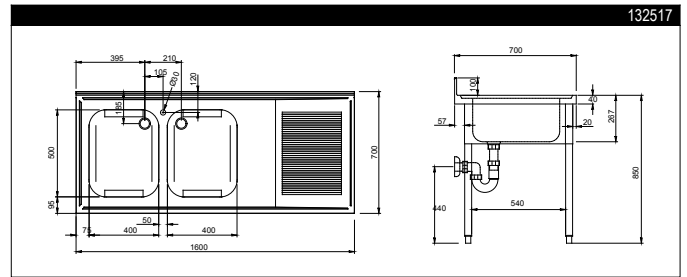

## RANGE COMPOSITION

The range consists of 7 sinks on legs with two bowls varying in length from 1000 to 1800 mm.

# 1000/1800 mm

TECHNICAL DATA							
CHARACTERISTICS	MODELS						
	SL210 132516	SL212 132460	SL214 132461	SL216D 132517	SL216S 132518	SL218D 132462	SL218S 132463
External dimensions - mm							
width	1000	1200	1400	1600	1600	1800	1800
depth	700	700	700	700	700	700	700
height	850	850	850	850	850	850	850
Upstand dimensions - mm							
height	100	100	100	100	100	100	100
depth	13	13	13	13	13	13	13
radius	90°	90°	90°	90°	90°	90°	90°
Bowls - n.	2	2	2	2	2	2	2
Bowl dimensions (wxdxh) - mm	400x500xH250	500x500xH250	500x500xH250	400x500xH250	400x500xH250	500x500xH250	500x500xH250
Net weight - kg.	40	42	45	48	48	51	51