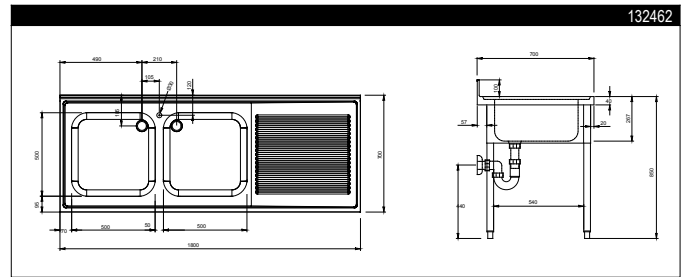

## RANGE COMPOSITION

The range consists of 7 sinks on legs with two bowls varying in length from 1000 to 1800 mm.

# 1000/1800 mm

TECHNICAL DATA							
CHARACTERISTICS	MODELS						
	SL210 132516	SL212 132460	SL214 132461	SL216D 132517	SL216S 132518	SL218D 132462	SL218S 132463
External dimensions - mm							
width	1000	1200	1400	1600	1600	1800	1800
depth	700	700	700	700	700	700	700
height	850	850	850	850	850	850	850
Upstand dimensions - mm							
height	100	100	100	100	100	100	100
depth	13	13	13	13	13	13	13
radius	90°	90°	90°	90°	90°	90°	90°
Bowls - n.	2	2	2	2	2	2	2
Bowl dimensions (wxdxh) - mm	400x500xH250	500x500xH250	500x500xH250	400x500xH250	400x500xH250	500x500xH250	500x500xH250
Net weight - kg.	40	42	45	48	48	51	51

LEGEND	SL210 132516	SL212 132460	SL214 132461	SL216D 132517	SL216S 132518	SL218D 132462	SL218S 132463
A - Hot water inlet	3/4"	3/4"	3/4"	3/4"	3/4"	3/4"	3/4"
B - Cold water inlet	3/4"	3/4"	3/4"	3/4"	3/4"	3/4"	3/4"
C - Water drain	1 1/2"	1 1/2"	1 1/2"	1 1/2"	1 1/2"	1 1/2"	1 1/2"