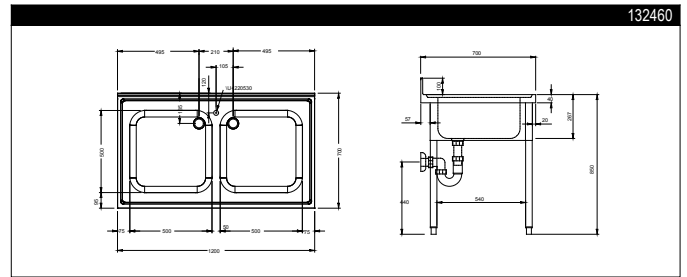

## RANGE COMPOSITION

The range consists of 7 sinks on legs with two bowls varying in length from 1000 to 1800 mm.

# 1000/1800 mm

TECHNICAL DATA							
CHARACTERISTICS	MODELS						
	SL210 132516	SL212 132460	SL214 132461	SL216D 132517	SL216S 132518	SL218D 132462	SL218S 132463
External dimensions - mm							
width	1000	1200	1400	1600	1600	1800	1800
depth	700	700	700	700	700	700	700
height	850	850	850	850	850	850	850
Upstand dimensions - mm							
height	100	100	100	100	100	100	100
depth	13	13	13	13	13	13	13
radius	90°	90°	90°	90°	90°	90°	90°
Bowls - n.	2	2	2	2	2	2	2
Bowl dimensions (wxdxh) - mm	400x500xH250	500x500xH250	500x500xH250	400x500xH250	400x500xH250	500x500xH250	500x500xH250
Net weight - kg.	40	42	45	48	48	51	51

LEGEND	SL210 132516	SL212 132460	SL214 132461	SL216D 132517	SL216S 132518	SL218D 132462	SL218S 132463
A - Hot water inlet	3/4"	3/4"	3/4"	3/4"	3/4"	3/4"	3/4"
B - Cold water inlet	3/4"	3/4"	3/4"	3/4"	3/4"	3/4"	3/4"
C - Water drain	1 1/2"	1 1/2"	1 1/2"	1 1/2"	1 1/2"	1 1/2"	1 1/2"