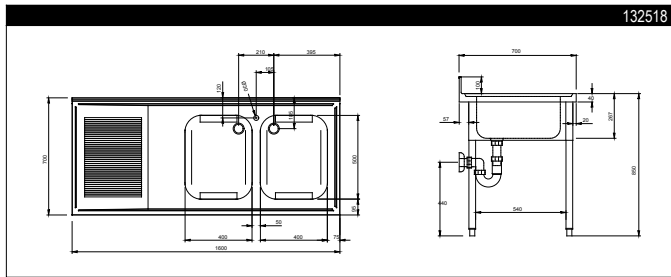

## RANGE COMPOSITION

The range consists of 7 sinks on legs with two bowls varying in length from 1000 to 1800 mm.

# 1000/1800 mm

TECHNICAL DATA							
CHARACTERISTICS	MODELS						
	SL210 132516	SL212 132460	SL214 132461	SL216D 132517	SL216S 132518	SL218D 132462	SL218S 132463
External dimensions - mm							
width	1000	1200	1400	1600	1600	1800	1800
depth	700	700	700	700	700	700	700
height	850	850	850	850	850	850	850
Upstand dimensions - mm							
height	100	100	100	100	100	100	100
depth	13	13	13	13	13	13	13
radius	90°	90°	90°	90°	90°	90°	90°
Bowls - n.	2	2	2	2	2	2	2
Bowl dimensions (wxdxh) - mm	400x500xH250	500x500xH250	500x500xH250	400x500xH250	400x500xH250	500x500xH250	500x500xH250
Net weight - kg.	40	42	45	48	48	51	51

LEGEND	SL210 132516	SL212 132460	SL214 132461	SL216D 132517	SL216S 132518	SL218D 132462	SL218S 132463
A - Hot water inlet	3/4"	3/4"	3/4"	3/4"	3/4"	3/4"	3/4"
B - Cold water inlet	3/4"	3/4"	3/4"	3/4"	3/4"	3/4"	3/4"
C - Water drain	1 1/2"	1 1/2"	1 1/2"	1 1/2"	1 1/2"	1 1/2"	1 1/2"