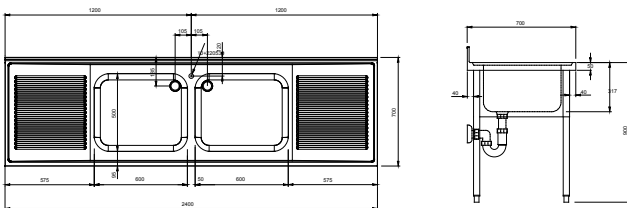

- ◆ Worktop in 10/10, 304 AISI stainless steel, 40 mm in thickness and with overflow rim along the top.
- ◆ Sink bowl in 304 AISI stainless steel, supplied as standard with an overflow pipe and a drain hole.
- ◆ Rear splashback with 8 mm rounded corner, 100 mm in height and 13 mm deep.
- ◆ Square section legs with 1" height-adjustable (40 mm) feet in 304 AISI stainless steel to guarantee perfect alignment with other food preparation units.
- ◆ Quick and easy installation as the sink tops are slotted onto the legs and the taps are easily installed from the rear.
- ◆ Accessories available on request: lower shelf, tap unit, false bowl bottom, overflow filter, single or double syphons.
- ◆ A 40 mm thick lower shelf can be easily slotted into position, 200 mm

TECHNICAL DATA				
CHARACTERISTICS	MODELS			
	LG2126DXP 132360	LG2126SXP 132361	LG2426P 132364	LG2826P 132365
External dimensions - mm				
width	2100	2100	2400	2800
depth	700	700	700	700
height	1000	1000	1000	1000
Worktop thickness - mm	50	50	50	50
Upstand dimensions - mm				
height	100	100	100	100
depth	13	13	13	13
radius	R=8	R=8	R=8	R=8
Bowls - n.	2	2	2	2
Bowl dimensions (wxdxh) - mm	600x500xH300	600x500xH300	600x500xH300	600x500xH300
Net weight - kg.	65	65	70	75
Drainers -n.	1	1	2	2
Right hand drainer	●			
Left hand drainer		●		

132360

132361

132364

132365

LEGEND

	LG2126DXP 132360	LG2126SXP 132361	LG2426P 132364	LG2826P 132365
A - Hot water inlet	3/4"	3/4"	3/4"	3/4"
B - Cold water inlet	3/4"	3/4"	3/4"	3/4"
C - Water drain	2"	2"	2"	2"