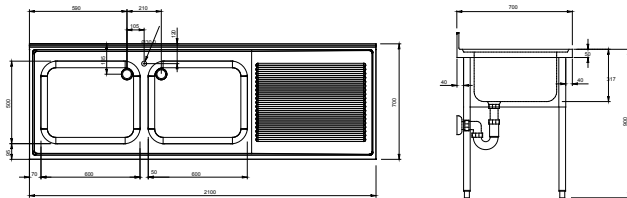

132360

132361

132364

132365

LEGEND

	LG2126DXP 132360	LG2126SXP 132361	LG2426P 132364	LG2826P 132365
A - Hot water inlet	3/4"	3/4"	3/4"	3/4"
B - Cold water inlet	3/4"	3/4"	3/4"	3/4"
C - Water drain	2"	2"	2"	2"

OPTIONAL ACCESSORIES

ACCESSORIES

ACCESSORIES	MODELS			
	LG2126DXP 132360	LG2126SXP 132361	LG2426P 132364	LG2826P 132365
DOUBLE PLASTIC DRAIN SYPHON 2"	850022	850022	850022	850022
ELBOW OP.MIXER TAP+SPOUT-3/4" SINGLE HOLE	855322	855322	855322	855322
ELBOW OP.TAP+SPRAY ARM+SPOUT-3/4" HOLE	855324	855324	855324	855324
FALSE BOTTOM FOR L/H 600X500 MM BOWL	895110	895110	895110	895110
FALSE BOTTOM FOR R/H 600X500 MM BOWL	895100	895100	895100	895100
FOOT OP.MIXER TAP(HOT+COLD)+SPOUT-3/4"	855328	855328	855328	855328
LOWER SHELF FOR 2100 MM SINK	855351	855351		
LOWER SHELF FOR 2400 MM SINK			855354	
LOWER SHELF FOR 2800 MM SINK				855358
MAXIREEL-RETRACTABLE HOSE SPRAY UNIT 10M	855320	855320	855320	855320
MAXIREEL-RETRACTABLE HOSE SPRAY UNIT 15M	855321	855321	855321	855321
MAXIREEL-RETRACTABLE HOSE SPRAY UNIT 6M	855327	855327	855327	855327
MIXER TAP W/FOOT PEDAL FOR SINKS ON LEGS	855317	855317	855317	855317
MIXER TAP WITH SPOUT 3/4" SINGLE HOLE	855319	855319	855319	855319
MIXER TAP(INFRARED)+SPOUT 3/4" SING.HOLE	855325	855325	855325	855325
MIXER TAP(PREMIUM)+SPRAY ARM-3/4" HOLE	855326	855326	855326	855326
MIXER TAP+SPRAY ARM+SPOUT-3/4" SING.HOLE	855329	855329	855329	855329
OVERFLOW FILTER FOR 600X500 MM BOWL	895135	895135	895135	895135
PRE-WASH SPRAY UNIT,SINGLE HOLE	855315	855315	855315	855315
SINGLE BRASS SYPHON 2"	895314	895314	895314	895314
SINGLE PLASTIC SYPHON 2"	895313	895313	895313	895313
WALL MIX.TAP+SPRAY+SPOUT+SH.LEVER+THERM	855307	855307	855307	855307
WALL MIXER TAP WITH SWIVEL SPOUT 3/4"	855310	855310	855310	855310