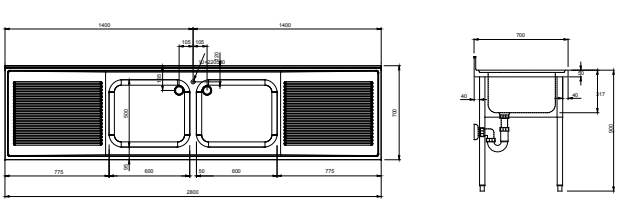

TECHNICAL DATA				
CHARACTERISTICS	MODELS			
	LG2126DXP 132360	LG2126SXP 132361	LG2426P 132364	LG2826P 132365
External dimensions - mm				
width	2100	2100	2400	2800
depth	700	700	700	700
height	1000	1000	1000	1000
Worktop thickness - mm	50	50	50	50
Upstand dimensions - mm				
height	100	100	100	100
depth	13	13	13	13
radius	R=8	R=8	R=8	R=8
Bowls - n.	2	2	2	2
Bowl dimensions (wxdxh) - mm	600x500xH300	600x500xH300	600x500xH300	600x500xH300
Net weight - kg.	65	65	70	75
Drainers -n.	1	1	2	2
Right hand drainer	●			
Left hand drainer		●		

132360

132361

132364

132365

LEGEND

	LG2126DXP 132360	LG2126SXP 132361	LG2426P 132364	LG2826P 132365
A - Hot water inlet	3/4"	3/4"	3/4"	3/4"
B - Cold water inlet	3/4"	3/4"	3/4"	3/4"
C - Water drain	2"	2"	2"	2"