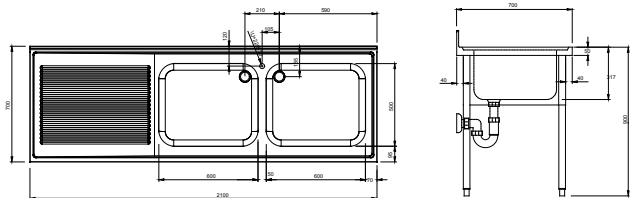

RANGE COMPOSITION

The range consists of 4 sinks, with all-round apron panelling, 2100, 2400 or 2800 mm in length, and with a single bowl.

2100/2800 mm

DOUBLE BOWL SINKS ON LEGS **ZANUSSI** PROFESSIONAL

FUNCTIONAL AND CONSTRUCTION FEATURES

- ◆ Worktop in 10/10, 304 AISI stainless steel, 40 mm in thickness and with overflow rim along the top.
- ◆ Sink bowl in 304 AISI stainless steel, supplied as standard with an overflow pipe and a drain hole.
- ◆ Rear splashback with 8 mm rounded corner, 100 mm in height and 13 mm deep.
- ◆ Square section legs with 1" height-adjustable (40 mm) feet in 304 AISI stainless steel to guarantee perfect alignment with other food preparation units.
- ◆ Quick and easy installation as the sink tops are slotted onto the legs and the taps are easily installed from the rear.
- ◆ Accessories available on request: lower shelf, tap unit, false bowl bottom, overflow filter, single or double syphons.
- ◆ A 40 mm thick lower shelf can be easily slotted into position, 200 mm

TECHNICAL DATA				
CHARACTERISTICS	MODELS			
	LG2126DXP 132360	LG2126SXP 132361	LG2426P 132364	LG2826P 132365
External dimensions - mm				
width	2100	2100	2400	2800
depth	700	700	700	700
height	1000	1000	1000	1000
Worktop thickness - mm	50	50	50	50
Upstand dimensions - mm				
height	100	100	100	100
depth	13	13	13	13
radius	R=8	R=8	R=8	R=8
Bowls - n.	2	2	2	2
Bowl dimensions (wxdxh) - mm	600x500xH300	600x500xH300	600x500xH300	600x500xH300
Net weight - kg.	65	65	70	75
Drainers -n.	1	1	2	2
Right hand drainer	●			
Left hand drainer		●		

132360

132361

132364

132365

LEGEND

	LG2126DXP 132360	LG2126SXP 132361	LG2426P 132364	LG2826P 132365
A - Hot water inlet	3/4"	3/4"	3/4"	3/4"
B - Cold water inlet	3/4"	3/4"	3/4"	3/4"
C - Water drain	2"	2"	2"	2"