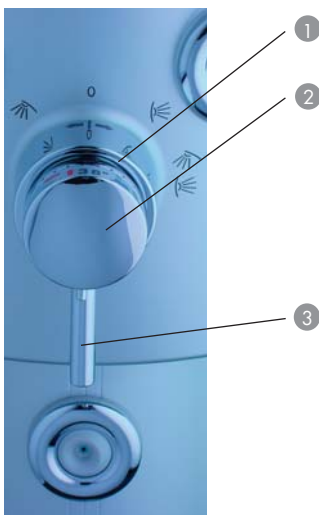

Manual (Triostat Plus)

Shower Panel Comfort Plus
(Thermostat Version)

- ① MTC Thermostatic mixer 1/2"
- ② Scald protection: for temperatures above 38° press button and turn knob
- ③ Stop-/diverter valve

Features:

- Thermostatic mixer with scald protection
- Stop-/diverter valve
- Adjustable flow rate
- Combination of two showers possible

Products:

- Shower Panel Comfort Plus M 20 (Triostat Plus Version)
- Shower Panel Comfort Plus M 20 (for bathtub)