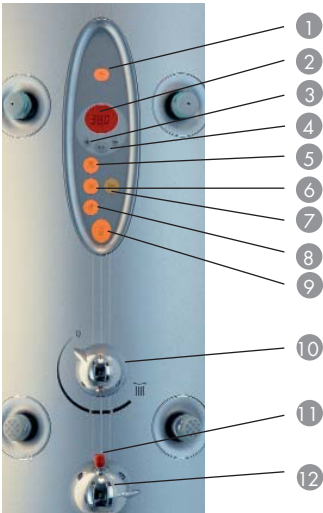

## Semielectronic Steam Version (K4 Sensotronic Steam)

Shower Temple 115 Deluxe DL 40

- 1 Light button on/off
- 2 LCD display
- 3 Buttons +/- for: cascade, steam timing, steam output, light programme\*/-timing\*
- 4 Cursor button
- 5 Overhead shower
- 6 Body shower
- 7 Cascade function
- 8 Hand shower
- 9 Steam on/off
- 10 Valve for cascade shower
- 11 Scald protection: for temperatures above 38° C press button and turn knob
- 12 Thermostatic mixer 1/2"

### Features:

- Thermostatic mixer with scald protection and separat valve for cascade shower
- Control unit for shower operation, steam-, lightcontrol
- Adjustable steam output (up to 60 minutes) and intensity (30-100 %)
- LCD display indicates:
  - water temperature
  - desired timing of cascade function
  - steam output in minutes
  - desired steam output in %
  - cabin temperature
- Illuminated symbols at the display