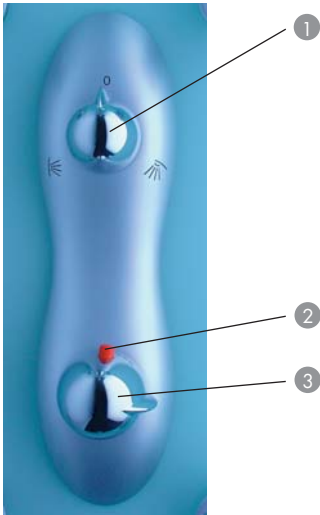

Control Units for Pharo® Shower Temples® and Shower Panels®

Manual (MTC Ecostat)

Shower Panel Moonlight M 20

1. 1 Stop-/diverter valve for hand- and body shower
2. 2 Scald protection: for temperatures above 38° press button and turn knob
3. 3 Thermostatic mixer 1/2"

Features:

- Thermostatic mixer with scald protection
- Stop-/diverter valve for control and operation of overhead- and body showers
- Adjustable flow rate
- Combination of two showers possible

Products:

- Shower Panel Moonlight ML/M 20
- Shower Column with hand shower
- Shower column with overhead shower