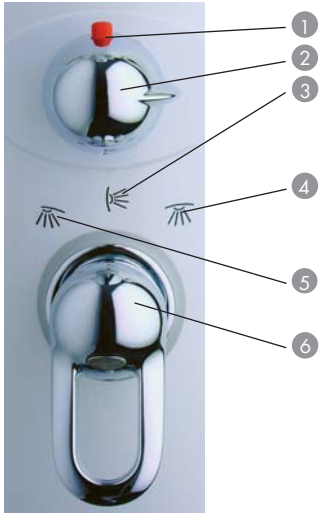

Control Units for Pharo® Shower Temples® and Shower Panels®

Manual (Quattrostat)

Shower Panel Prestige ML 20

- ① Scald protection: for temperatures above 38° press button and turn knob
- ② Thermostatic mixer 1/2"
- ③ Body shower
- ④ Overhead shower
- ⑤ Hand shower
- ⑥ Stop-/diverter valve

Features:

- Thermostatic mixer with scald protection
- Stop-/diverter valve
- Adjustable flow rate
- Combination of two showers possible

Products:

- Shower Panel Helis ML 20
- Shower Panel Prestige ML/M 20
- Shower Panel Lift M 20