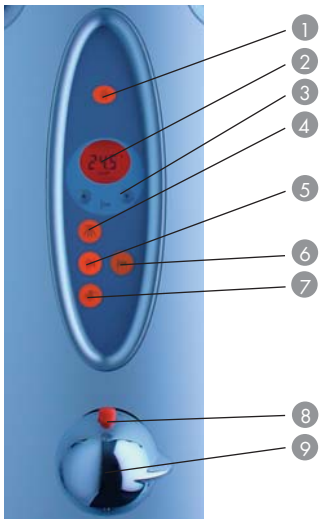

Control Units for Pharo® Shower Temples® and Shower Panels®

Semielectronic (K4 Sensotronic)

Shower Panel Prestige SL 20

- ① Light button
- ② LCD display
- ③ Timing for cascade function +/-
- ④ Overhead shower
- ⑤ Body shower
- ⑥ Cascade function
- ⑦ Hand shower
- ⑧ Scald protection: for temperatures above 38° press button and turn knob
- ⑨ Thermostatic Mixer 1/2"

Features:

- Thermostatic mixer with scald protection
- Electronic controlled shower operation
- Illuminated symbols
- LCD display indicates:
  - water temperature
  - desired timing of cascade funktion

Products:

- Shower Panel Prestige SL 20
- Shower Temple SL 40 Sensotronic