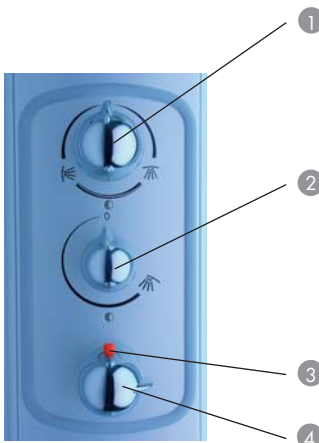

## Electronic version (K4 Electronic)

Shower Panel Prestige EL 40

- 1 Light button
- 2 Scald protection; for temperatures above 42° C press button
- 3 LCD display
- 4 Temperature control +/-
- 5 Timing for cascade function +/-
- 6 Cursor button for the selection of programme parts
- 6 Overhead shower
- 7 Body shower
- 8 Cascade funktions
- 9 Hand shower

## Semielectronic (K4 Sensotronic)

Shower Panel Prestige SL 20

- ① Light button
- ② LCD display
- ③ Timing for cascade function +/-
- ④ Overhead shower
- ⑤ Body shower
- ⑥ Cascade function
- ⑦ Hand shower
- ⑧ Scald protection: for temperatures above 38° press button and turn knob
- ⑨ Thermostatic Mixer 1/2"

### Features:

- Thermostatic mixer with scald protection
- Electronic controlled shower operation
- Illuminated symbols
- LCD display indicates:
  - water temperature
  - desired timing of cascade funktion

## Manual (MTC Ecostat with additional stop valve)

Shower Temple 90 Quadra ML 40

- ① Stop-/diverter valve for overhead- and body shower
- ② Extra valve for hand shower
- ③ Scald protection: for temperatures above 38° press button and turn knob
- ④ Thermostatic mixer 1/2"