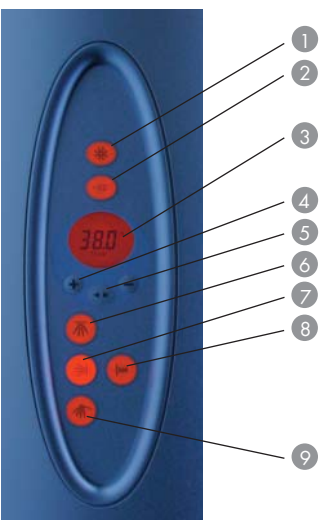

Electronic version (K4 Electronic)

Shower Panel Prestige EL 40

1. 1 Light button
2. 2 Scald protection; for temperatures above 42° C press button
3. 3 LCD display
4. 4 Temperature control +/-
5. 5 Timing for cascade function +/-
6. 6 Cursor button for the selection of programme parts
7. 6 Overhead shower
8. 7 Body shower
9. 8 Cascade funktions
10. 9 Hand shower

Features:

- Electronic controlled thermostatic mixer with scald protection
- Electronic controlled shower operation
- Self-diagnosis
- Illuminated symbols
- LCD display indicates:
  - water temperature
  - desired timing of cascade function
  - error messages

Products:

- Shower Panel Prestige EL 40