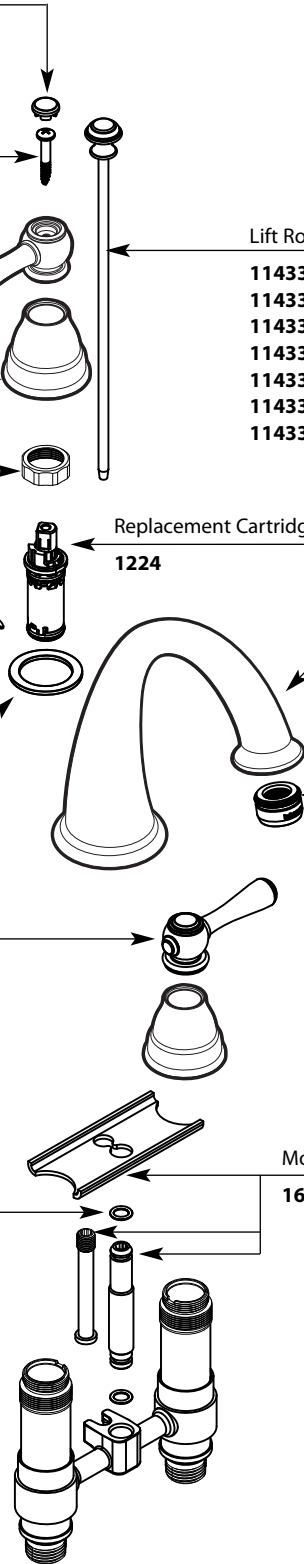

# Illustrated Parts

■ Order by Part Number

Handle Caps - all include white

- 114324 Chrome
- 114324P Polished Brass
- 114324BN Brushed Nickel
- 114324WR Wrought Iron
- 114324AN Antique Nickel
- 114324AZ Antique Bronze
- 114324ORB Oil Rubbed Bronze

Hot Handle Kit

- 116953 Chrome
- 116953CP Chrome/Pol. Brass
- 116953BN Brushed Nickel
- 116953WR Wrought Iron
- 116953AN Antique Nickel
- 116953AZ Antique Bronze
- 116953ORB Oil Rubbed Bronze

Handle Hub Kit

- 114334 Chrome
- 114334P Pol. Brass
- 114334BN Brushed Nickel
- 114334WR Wrought Iron
- 114334AN Antique Nickel
- 114334AZ Antique Bronze
- 114334ORB Oil Rubbed Bronze

Replacement Cartridge  
1224

Spout Kit

KINGSLEY™ Two-Handle Lavatory Faucet Trim		
MODEL	HANDLE	FINISH
T6123	Lever	Chrome
T6123CP	Lever	Chrome/Pol. Brass
T6123BN	Lever	Brushed Nickel
T6123WR	Lever	Wrought Iron
T6123AN	Lever	Antique Nickel
T6123AZ	Lever	Antique Bronze
T6123ORB	Lever	Oil Rubbed Bronze