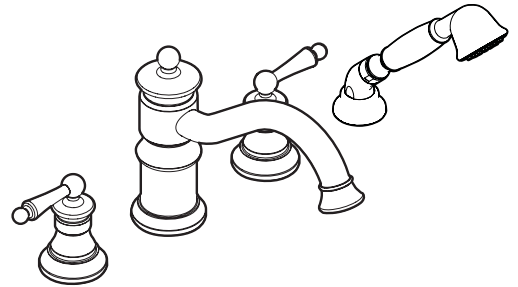

DESCRIPTION

- Metal construction with various finishes identified by suffix
- Includes optional hot and cold temperature indicators

OPERATION

- Features a pivoting spout with locking safety feature
- Lever style handles
- Rotate hot side handle counterclockwise to open and clockwise to close
- Rotate cold side handle clockwise to open and counterclockwise to close

FLOW

- Hand shower meets 2.5 gpm max. (9.5 L/min)

STANDARDS

- Third party certified to CSA B125, ASME A112.18.1M, and all applicable requirements referenced therein
- ADA  for lever handles

WARRANTY

- Lifetime limited warranty against leaks, drips and finish defects to the original consumer purchaser
- 5 year warranty if used in commercial installations

WATERHILL™
Two-Handle Roman Tub Faucet Trim
with Integral Diverter

Models: TS213 series

Valves: S924, S9204

CRITICAL DIMENSIONS

(DO NOT SCALE)