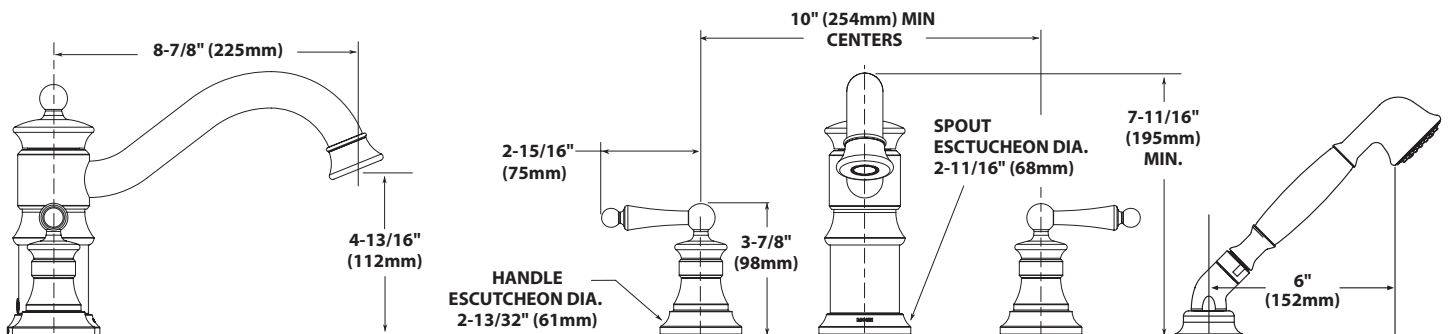

DESCRIPTION

- Metal construction with various finishes identified by suffix
- Includes optional hot and cold temperature indicators

OPERATION

- Features a pivoting spout with locking safety feature
- Lever style handles
- Rotate hot side handle counterclockwise to open and clockwise to close
- Rotate cold side handle clockwise to open and counterclockwise to close

FLOW

- Hand shower meets 2.5 gpm max. (9.5 L/min)

STANDARDS

- Third party certified to CSA B125, ASME A112.18.1M, and all applicable requirements referenced therein
- ADA  for lever handles

WARRANTY

- Lifetime limited warranty against leaks, drips and finish defects to the original consumer purchaser
- 5 year warranty if used in commercial installations

WATERHILL™
Two-Handle Roman Tub Faucet Trim
with Integral Diverter

Models: TS213 series

Valves: S924, S9204

CRITICAL DIMENSIONS

(DO NOT SCALE)