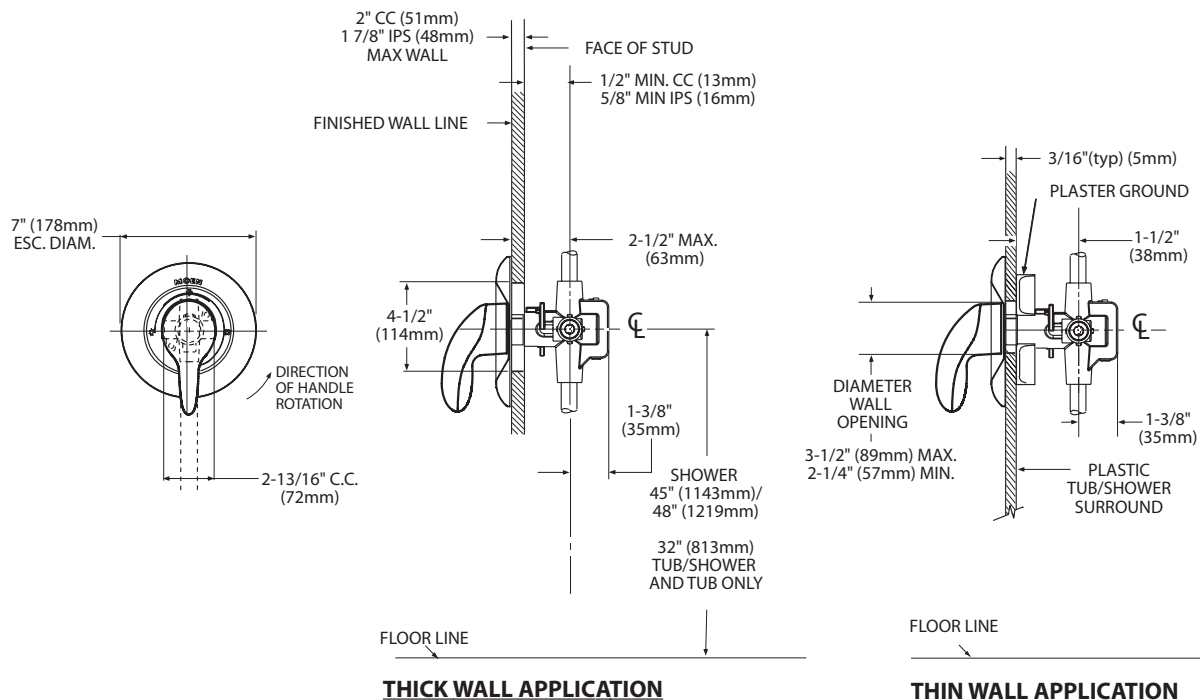

Buy it for looks. Buy it for life.®

Specifications

DESCRIPTION

- Metal construction with chrome plating, chrome with LifeShine® polished brass accents or platinum finish
- Includes showerhead, arm and flange

OPERATION

- Lever style handle
- Handle operates counterclockwise through a 270° arc with off at 6 o'clock and maximum hot at the 9 o'clock position. Shut off in clockwise direction
- Adjustable temperature limit stop to control maximum hot water temperature
- Pressure balancing mechanism maintains selected discharge temperature to ± 3°

CARTRIDGE

- 1222 cartridge design
- Nonmetallic/nonferrous and stainless steel materials
- Accommodates back to back installations

STANDARDS

- Third party certified to: CSA B-125, ASME A112.18.1M and ANSI A117.1, and all applicable requirements referenced therein

WARRANTY

- Lifetime limited warranty against leaks, drips and finish defects to the original consumer purchaser
- 5 year warranty if used in commercial installations

Villeta™ Posi-Temp® Single-Handle Shower Only Trim Kit

Models: TL2301, TL2301CP, TL2301PM
(Packed 1 per carton)

Discontinued Models:
TL2392, TL2392CP, TL2392P,
TL2392PM, TL2392W
(Bulk Packed 12 per carton)

CRITICAL DIMENSIONS

(DO NOT SCALE)